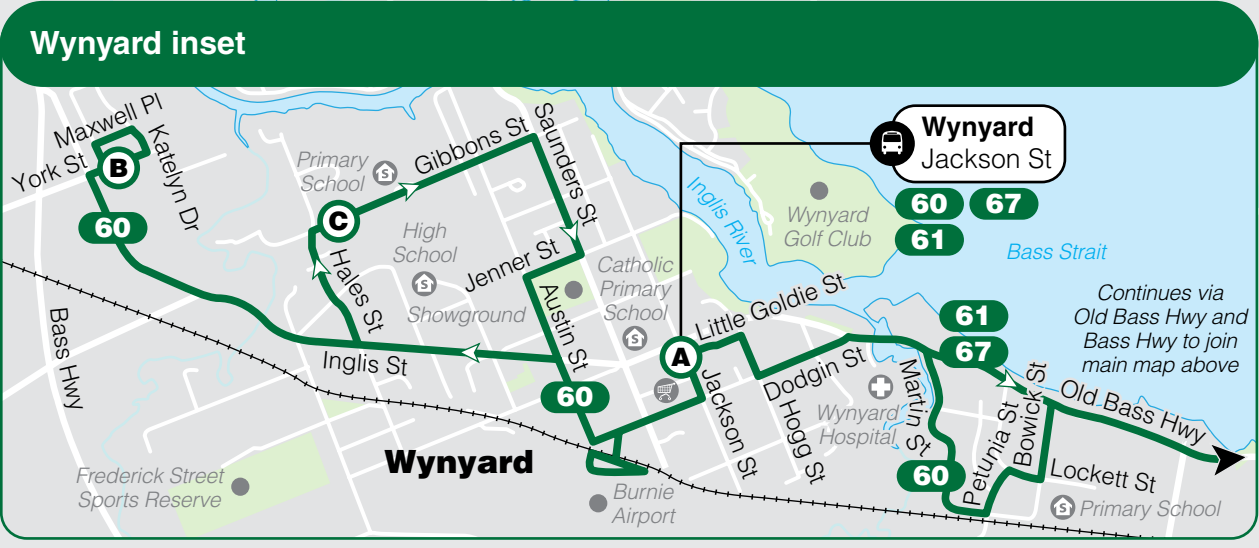

# 13 22 01

or visit

Change here for other Metro bus services

**Burnie City**  
Bus Mall - Cattley St, Stop C

- 60
- 65
- 67
- 61
- 66
- 68

**Legend**

- Bus Route
- 60 Route Number
- Hospital
- School
- Educational Institution
- Shopping Centre

Services to Burnie City may approach via Alexander St or Marine Tce

Services from Burnie City always depart via Bass Hwy

Base map Tasmanian Government © 2011

Continues via Bass Hwy and Old Bass Hwy to join Wynyard inset map below

**Somerset**  
Mackenzie Dr

- 65
- 68
- 66

**Camdale**

**Ocean Vista**

**Cooee**

**Parklands**

**Park Grove**

**Burnie**