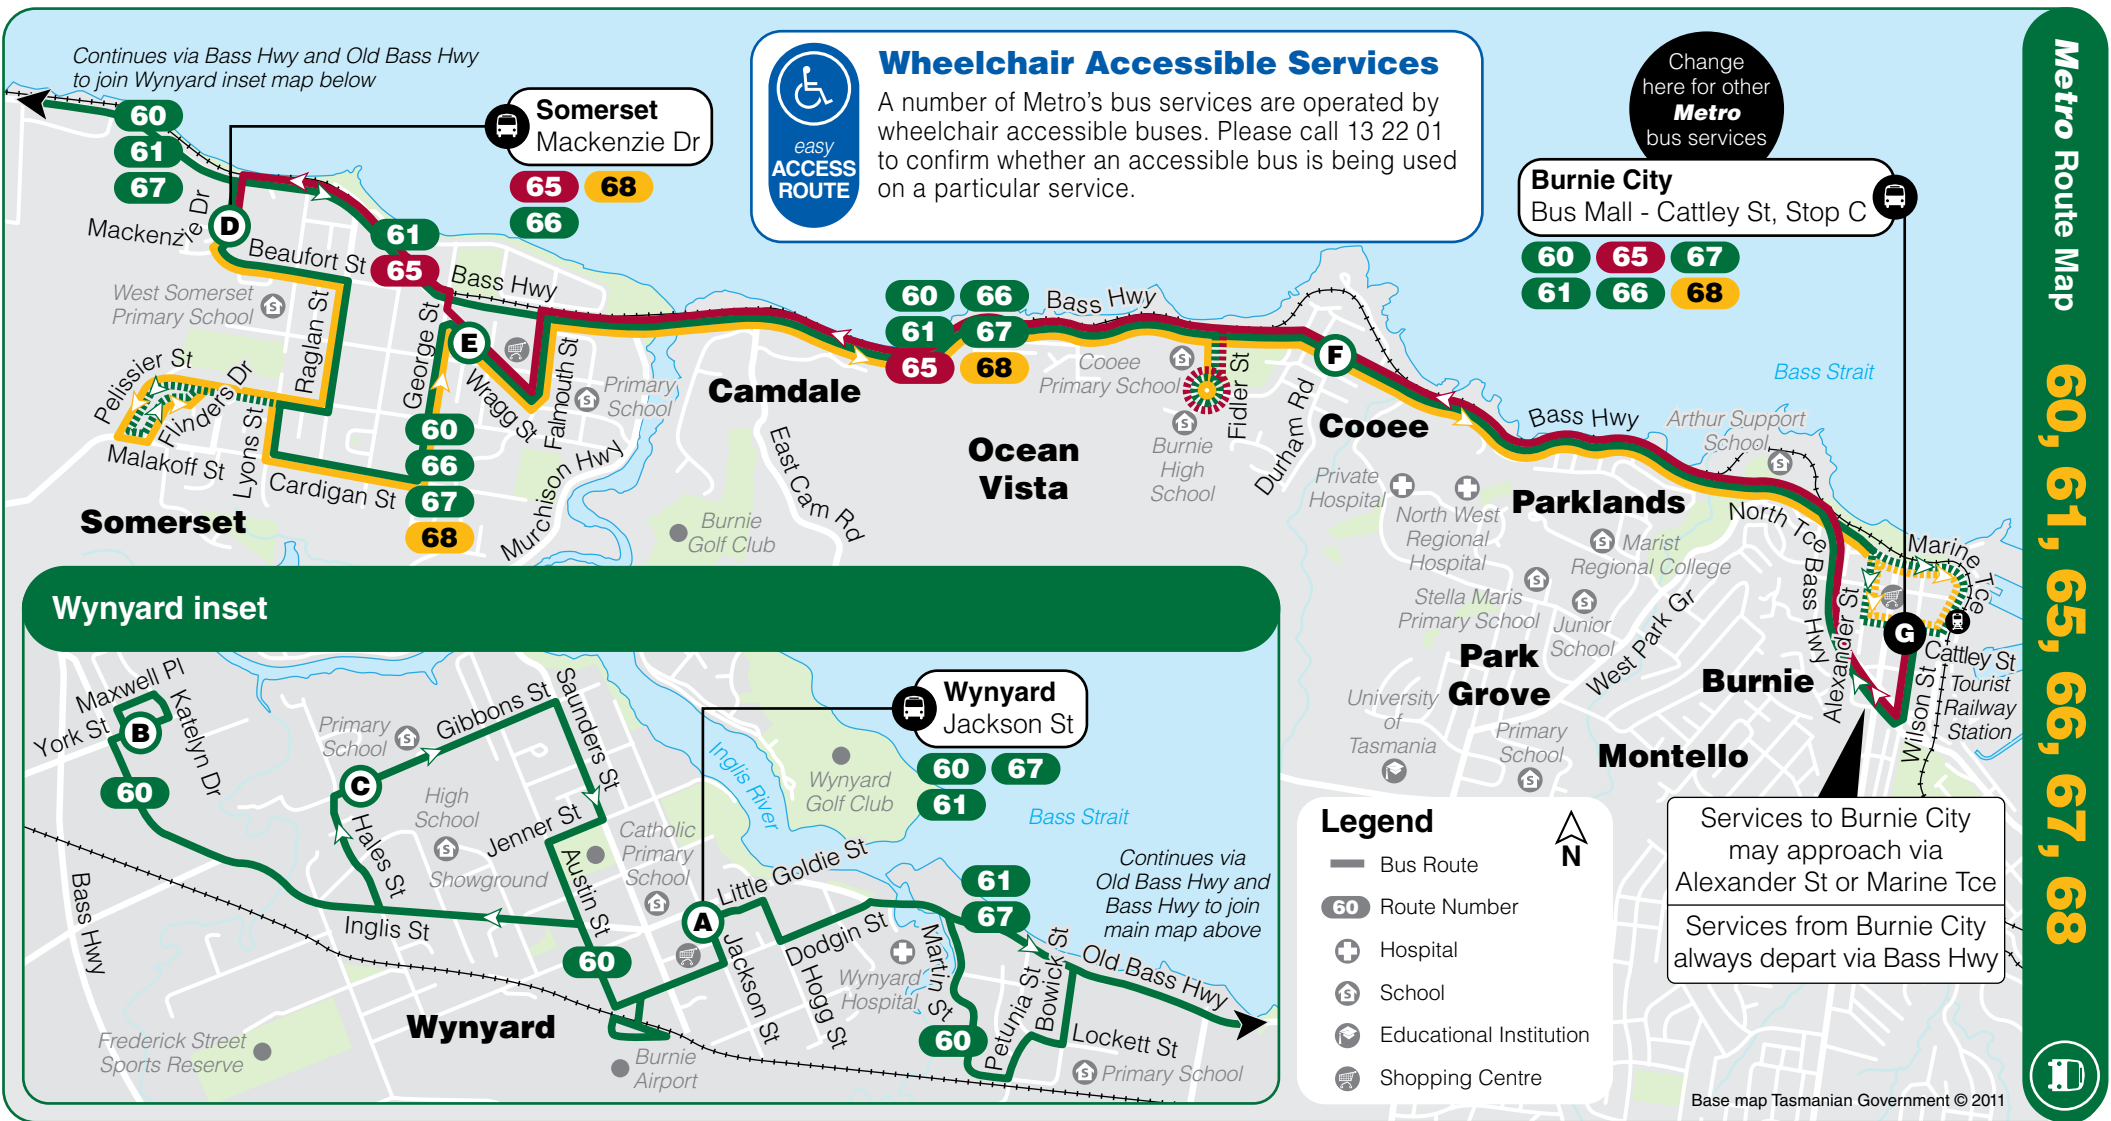

# Wynyard & Somerset to Burnie City

Buses operate linking:

See back for detailed route descriptions

Effective January 2012

Change here for other Metro bus services

**Burnie City**  
Bus Mall - Cattley St, Stop C

- 60
- 65
- 67
- 61
- 66
- 68

**Legend**

- Bus Route
- 60 Route Number
- Hospital
- School
- Educational Institution
- Shopping Centre

Services to Burnie City may approach via Alexander St or Marine Tce

Services from Burnie City always depart via Bass Hwy

Base map Tasmanian Government © 2011

Continues via Bass Hwy and Old Bass Hwy to join Wynyard inset map below