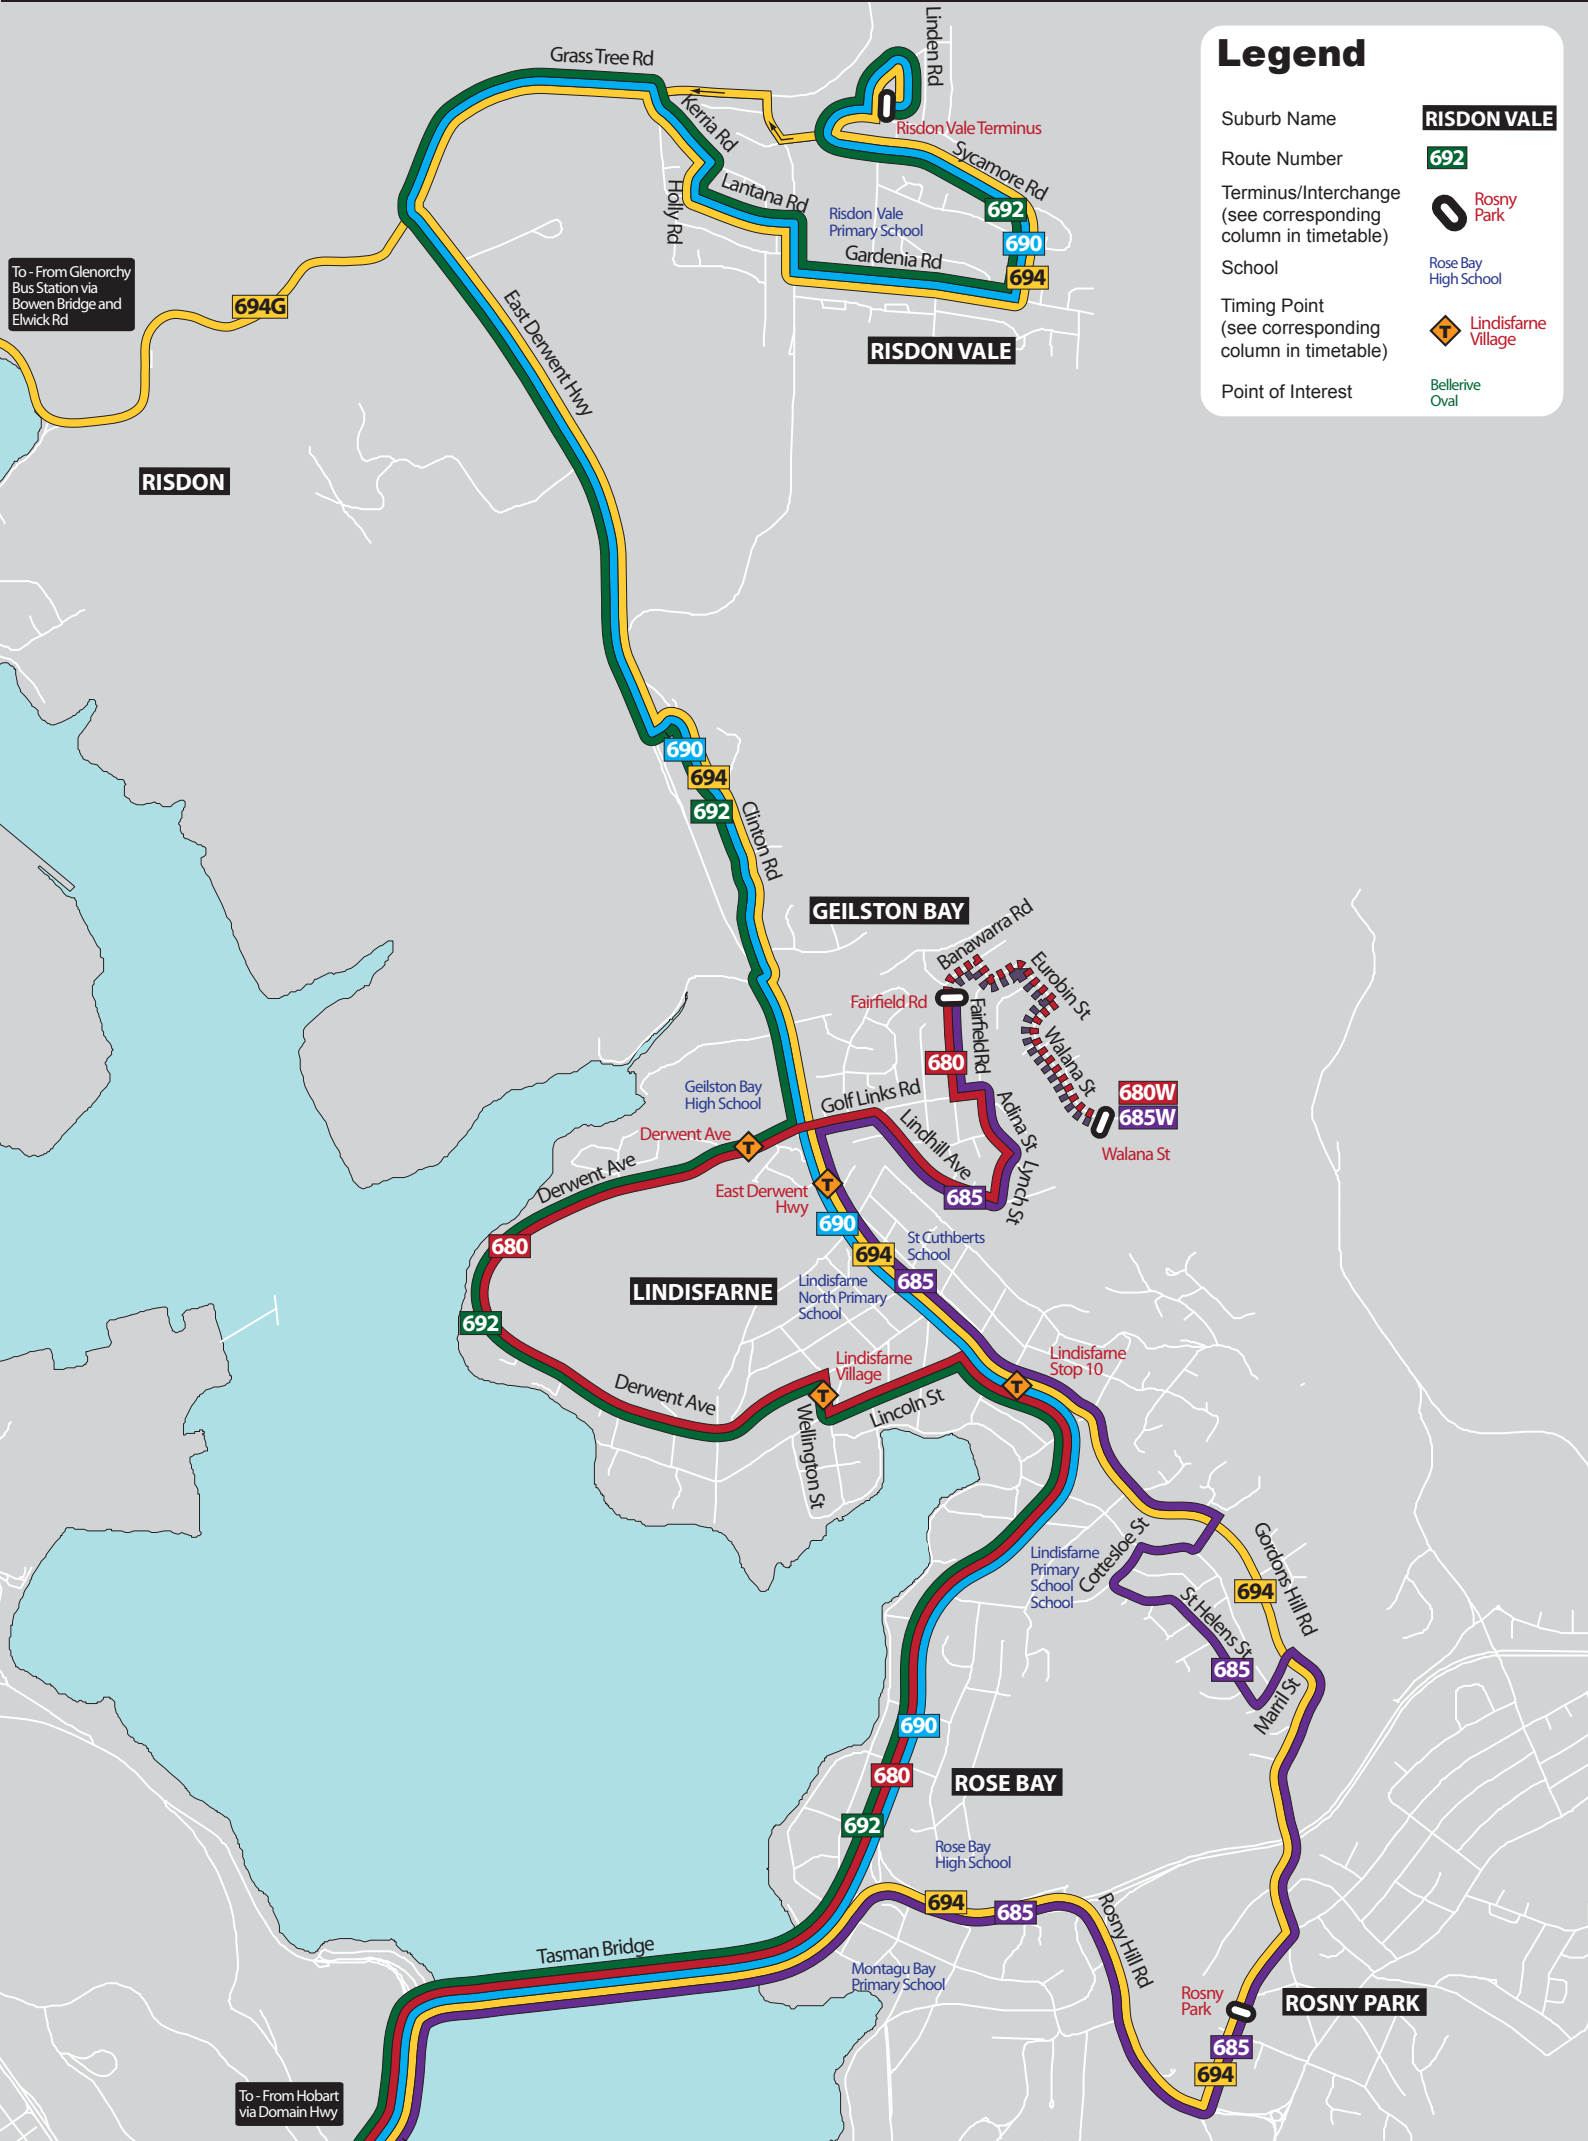

RISDON VALE - LINDISFARNE - GEILSTON BAY

For Route, Timetable & General Information call the Metro Hotline 13 22 01 or go to www.metrotas.com.au

Legend

- Suburb Name **RISDON VALE**
- Route Number **692**
- Terminus/Interchange (see corresponding column in timetable)
 Rosny Park
- School
 Rose Bay High School
- Timing Point (see corresponding column in timetable)
 Lindisfarne Village
- Point of Interest
 Bellerive Oval

To - From Glenorchy Bus Station via Bowen Bridge and Elwick Rd

To - From Hobart via Domain Hwy