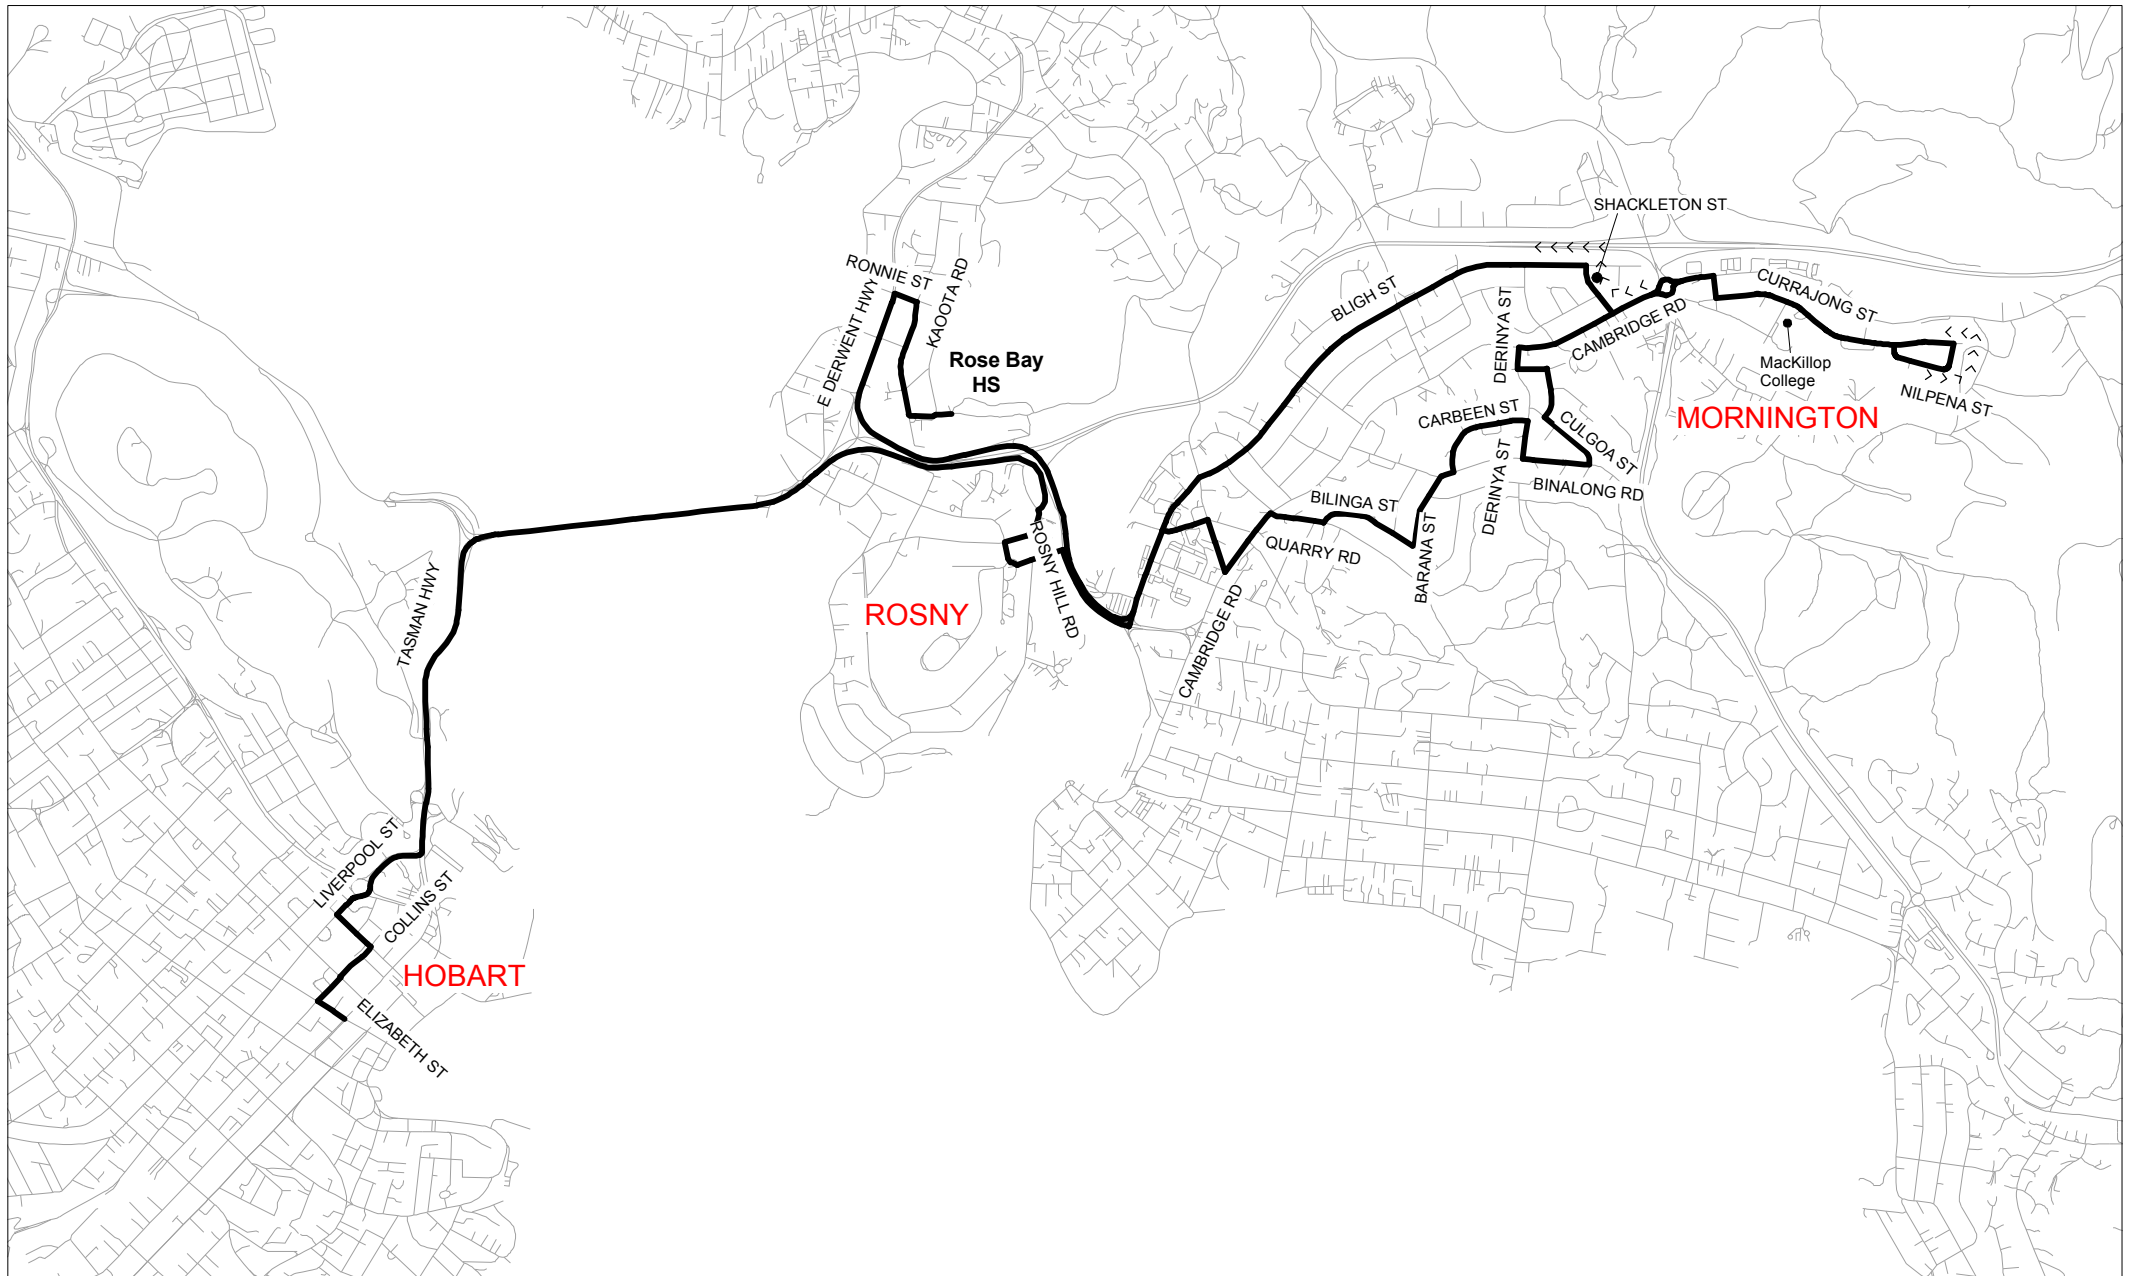

ROUTE 396 1510 ROSE BAY HS - ROSNY PARK TM - MORNINGTON HEIGHTS - MORNINGTON TERMINUS  
CURRAJONG ST - ROSNY PARK TM - HOBART

18.19 KM

16MAR2009  
Rt396pm

School Bus: Rosny Hill Rd, Rosny Pk TM, Ross St, Gordons Hill Rd, Cambridge, Quarry Rds to Mornington Terminus.  
Then via Currajong St ( Mackillop College), Cambridge Rd, Shackleton, Bligh Sts to Rosny Park TM, Rosny Hill Rd, Riawena Rd, Montagu Bay Rd to Hobart.