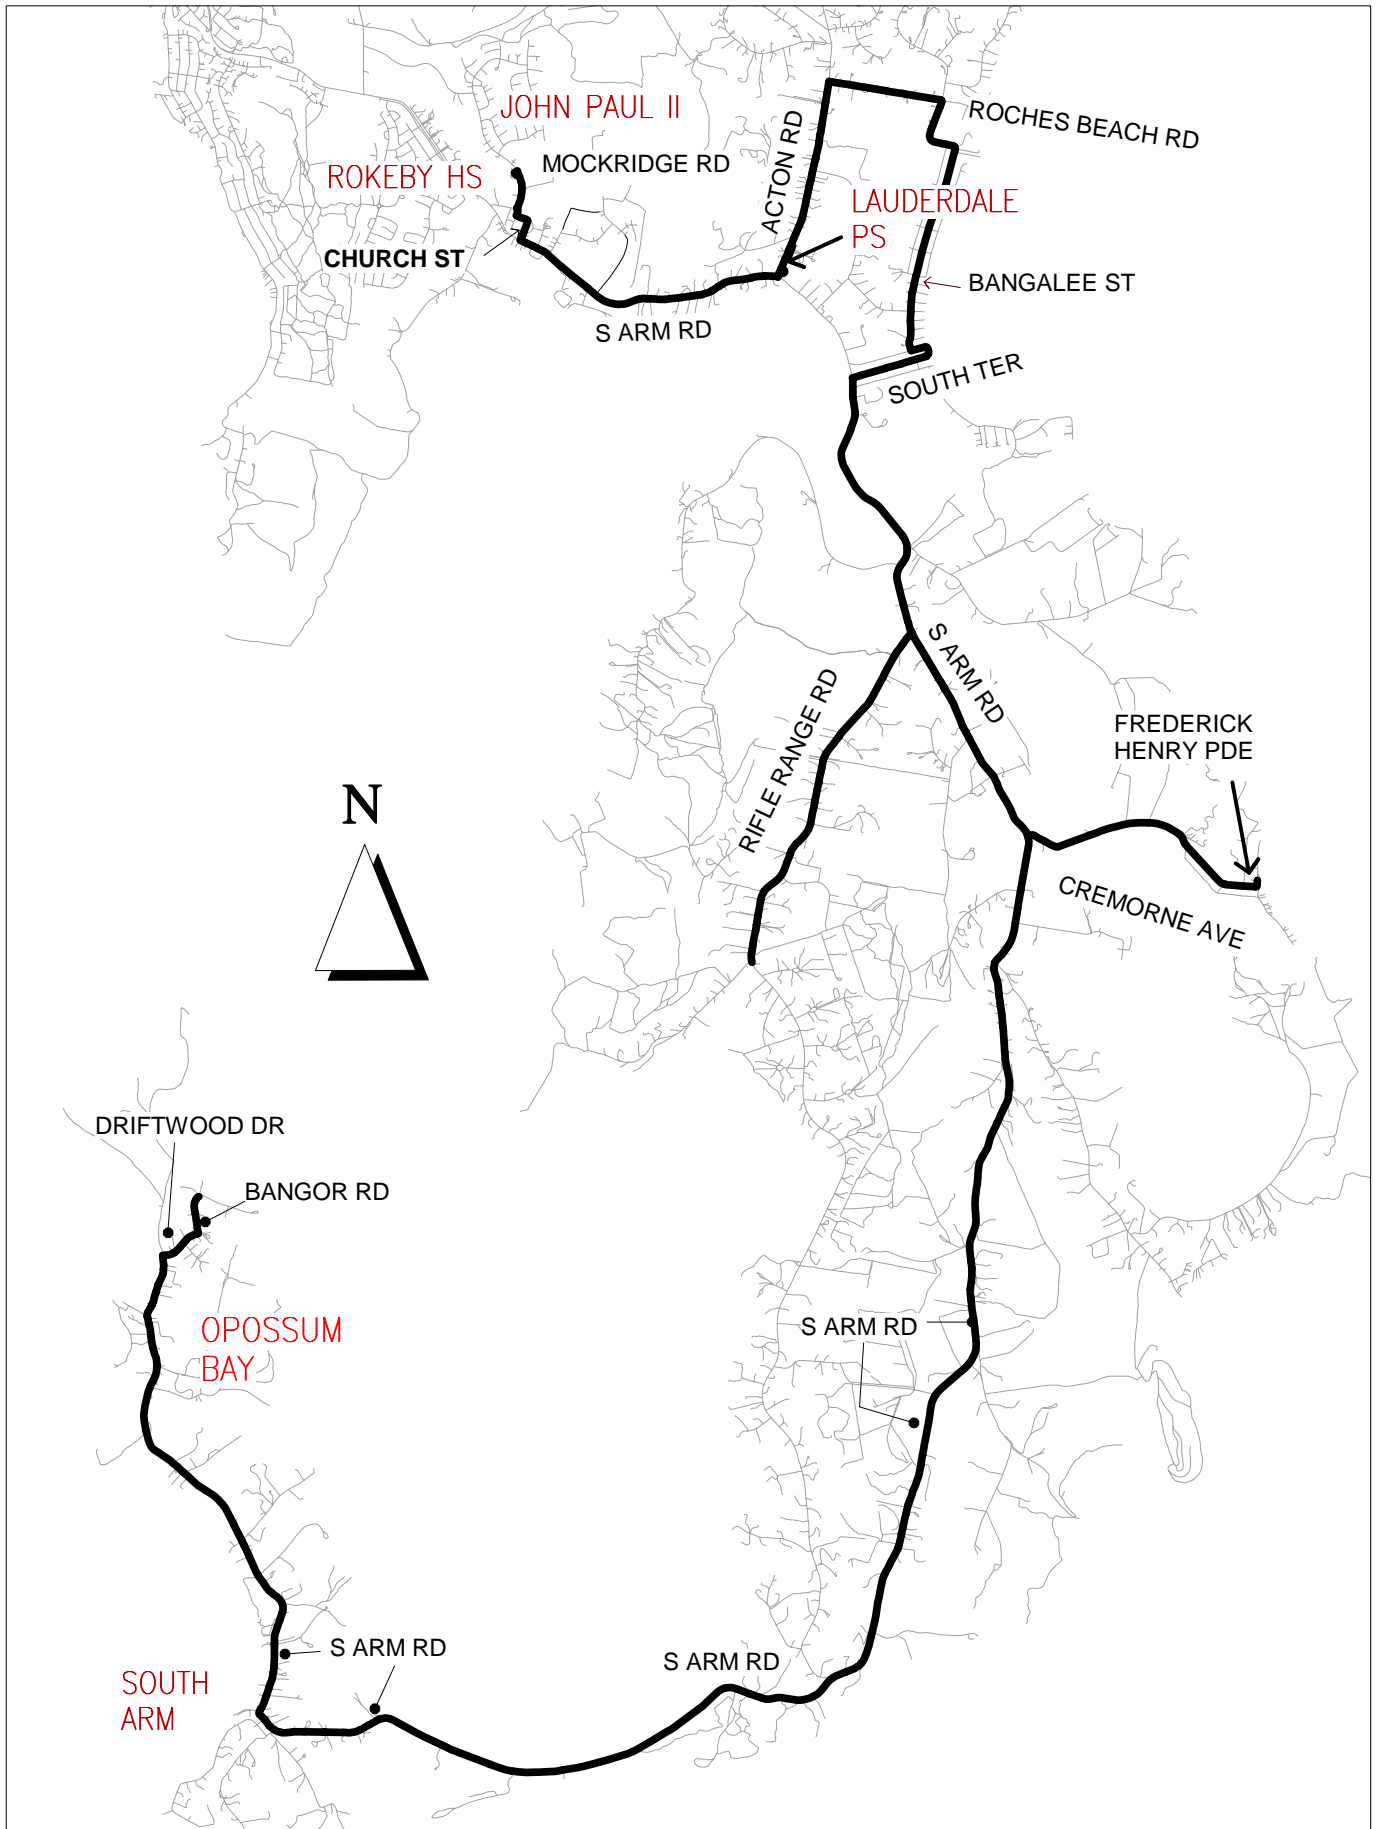

ROUTE 431 15:00 ROKEBY HS - JOHN PAUL 11 - CREMORNE - LAUDERDALE PS - OPOSSUM BAY (OUTWARDS) 47.87 km

06APR2009 Rt431pm

Rokeby HS, Mockridge Rd (Pick up John Paul II students opposite Rokeby High), King St, North Ter, Church St, South Arm Rd, Acton Rd, Lauderdale PS turning circle, Acton Rd, Roches Beach Rd, Bangalee St, South Ter, South Arm Rd, Rifle Range Rd to junction of Rifle Range Rd / Gelliebrand Dr, Rifle Range Rd, South Arm Rd, Cremorne Ave, Frederick Henry Pde, Cremorne Ave, South Arm Rd, Spitfarm Rd, Drift Wood Dr, Bangor Rd.