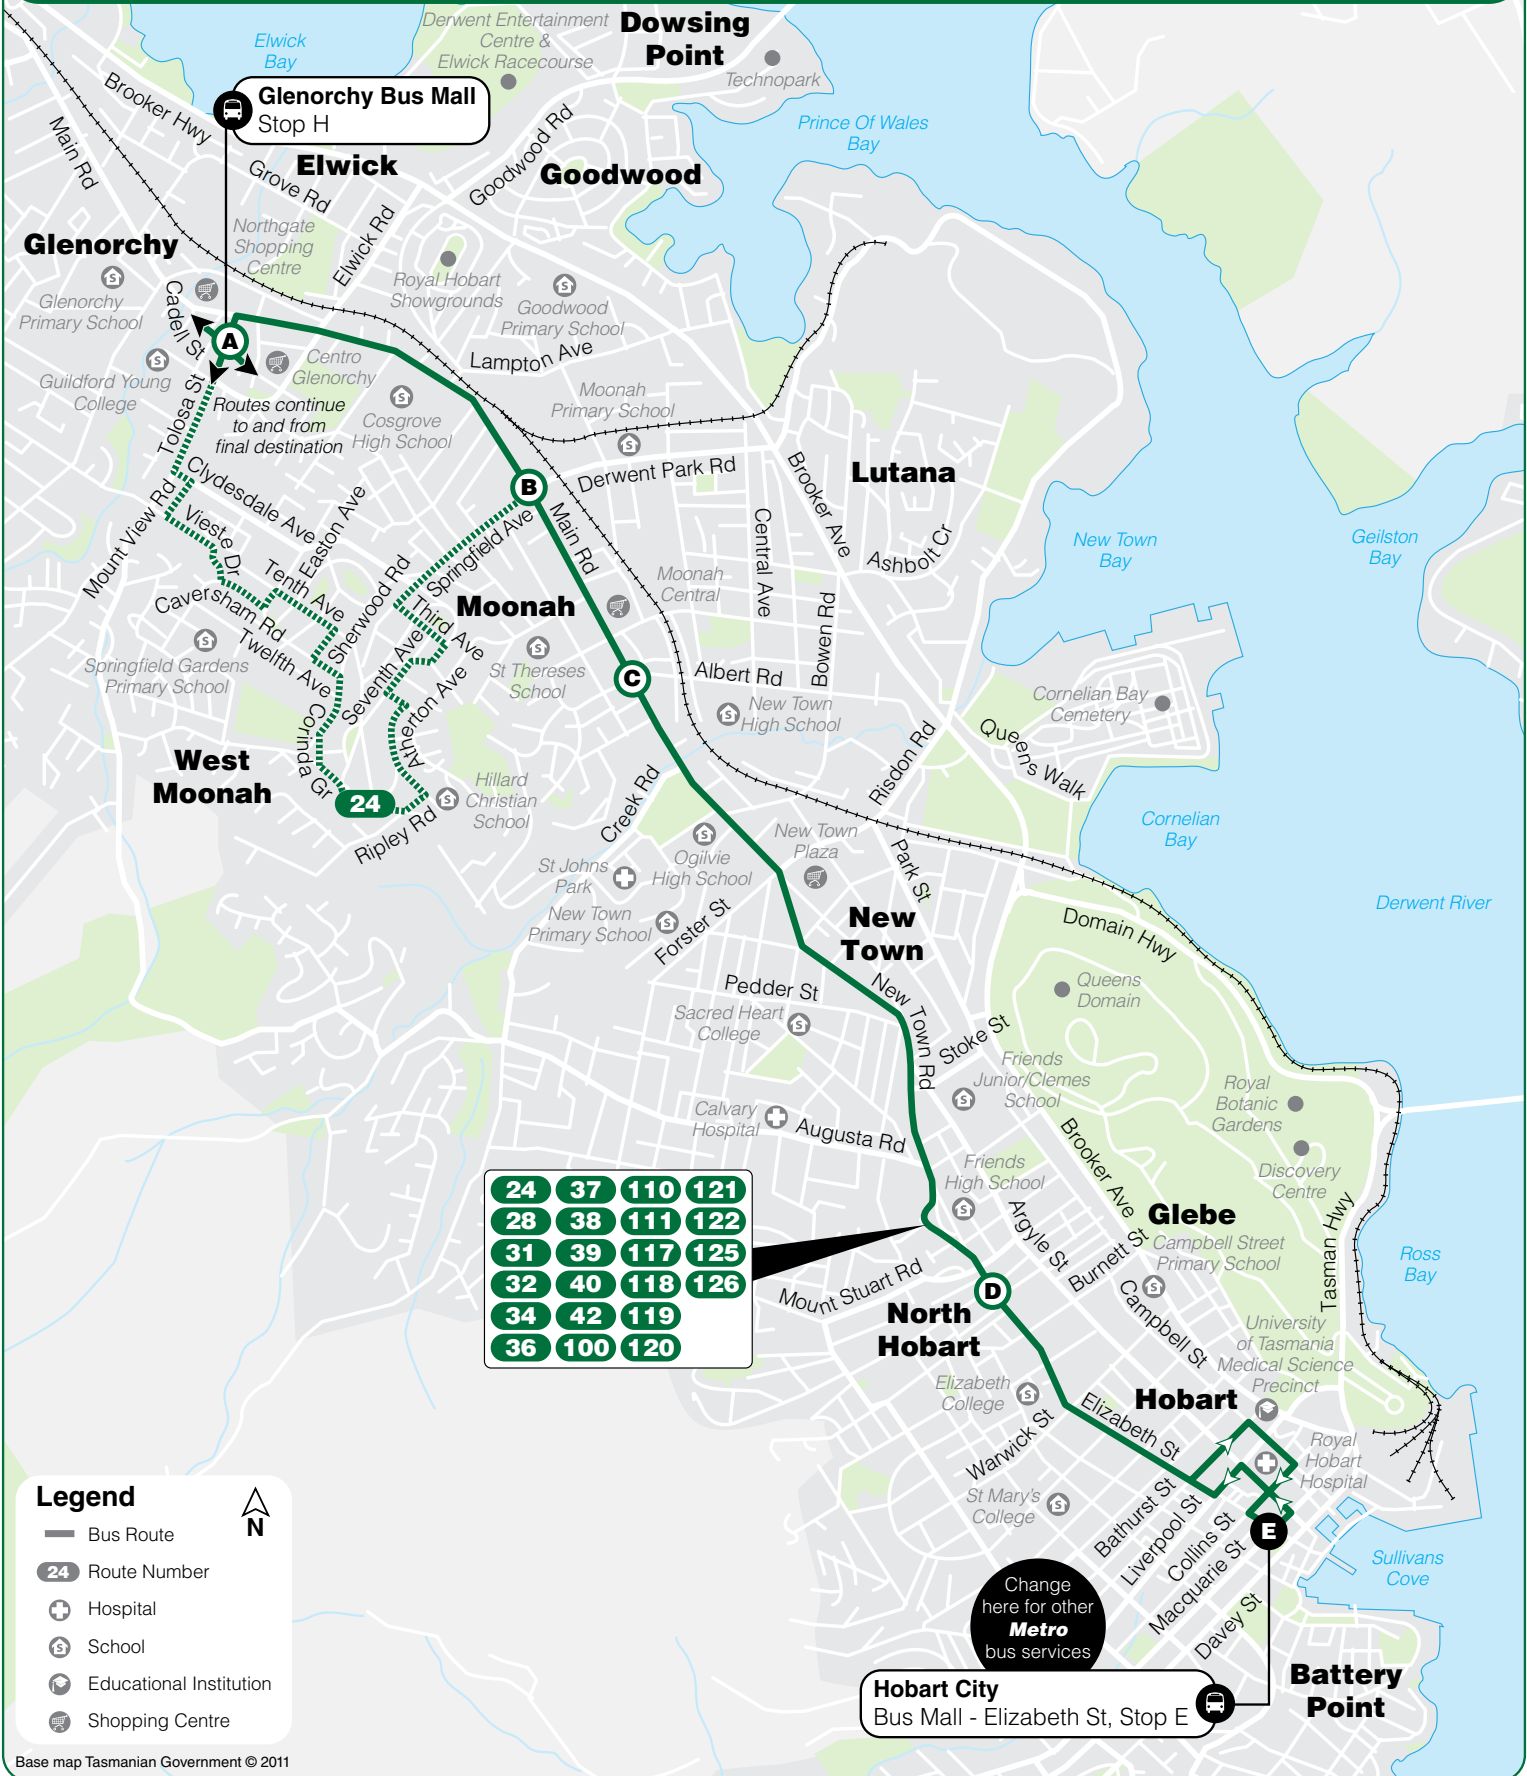

Look for bus numbers

24 to 126

Glenorchy to Hobart City (all stops)

Buses operate linking:

Timetable shows all services operating along this corridor.

See back for detailed route descriptions

Effective 20 November 2011

Glenorchy - Moonah - New Town - North Hobart - Hobart City

Glenorchy Stop H Metro Springfield Stop B Moonah Stop 18 Elizabeth St / Strahan St **Hobart City Elizabeth St**

map ref

Look for bus numbers

Saturday

Glenorchy - Moonah - New Town - North Hobart - Hobart City

Glenorchy Stop H Metro Springfield Stop B Moonah Stop 18 Elizabeth St / Strahan St **Hobart City Elizabeth St**

map ref

Look for bus numbers

Sunday & Public Holidays

Metro Route Map 24-126

Glenorchy Bus Mall
Stop H

Routes continue to and from final destination

24	37	110	121
28	38	111	122
31	39	117	125
32	40	118	126
34	42	119	
36	100	120	

- Legend**
- Bus Route
 - Route Number
 - Hospital
 - School
 - Educational Institution
 - Shopping Centre