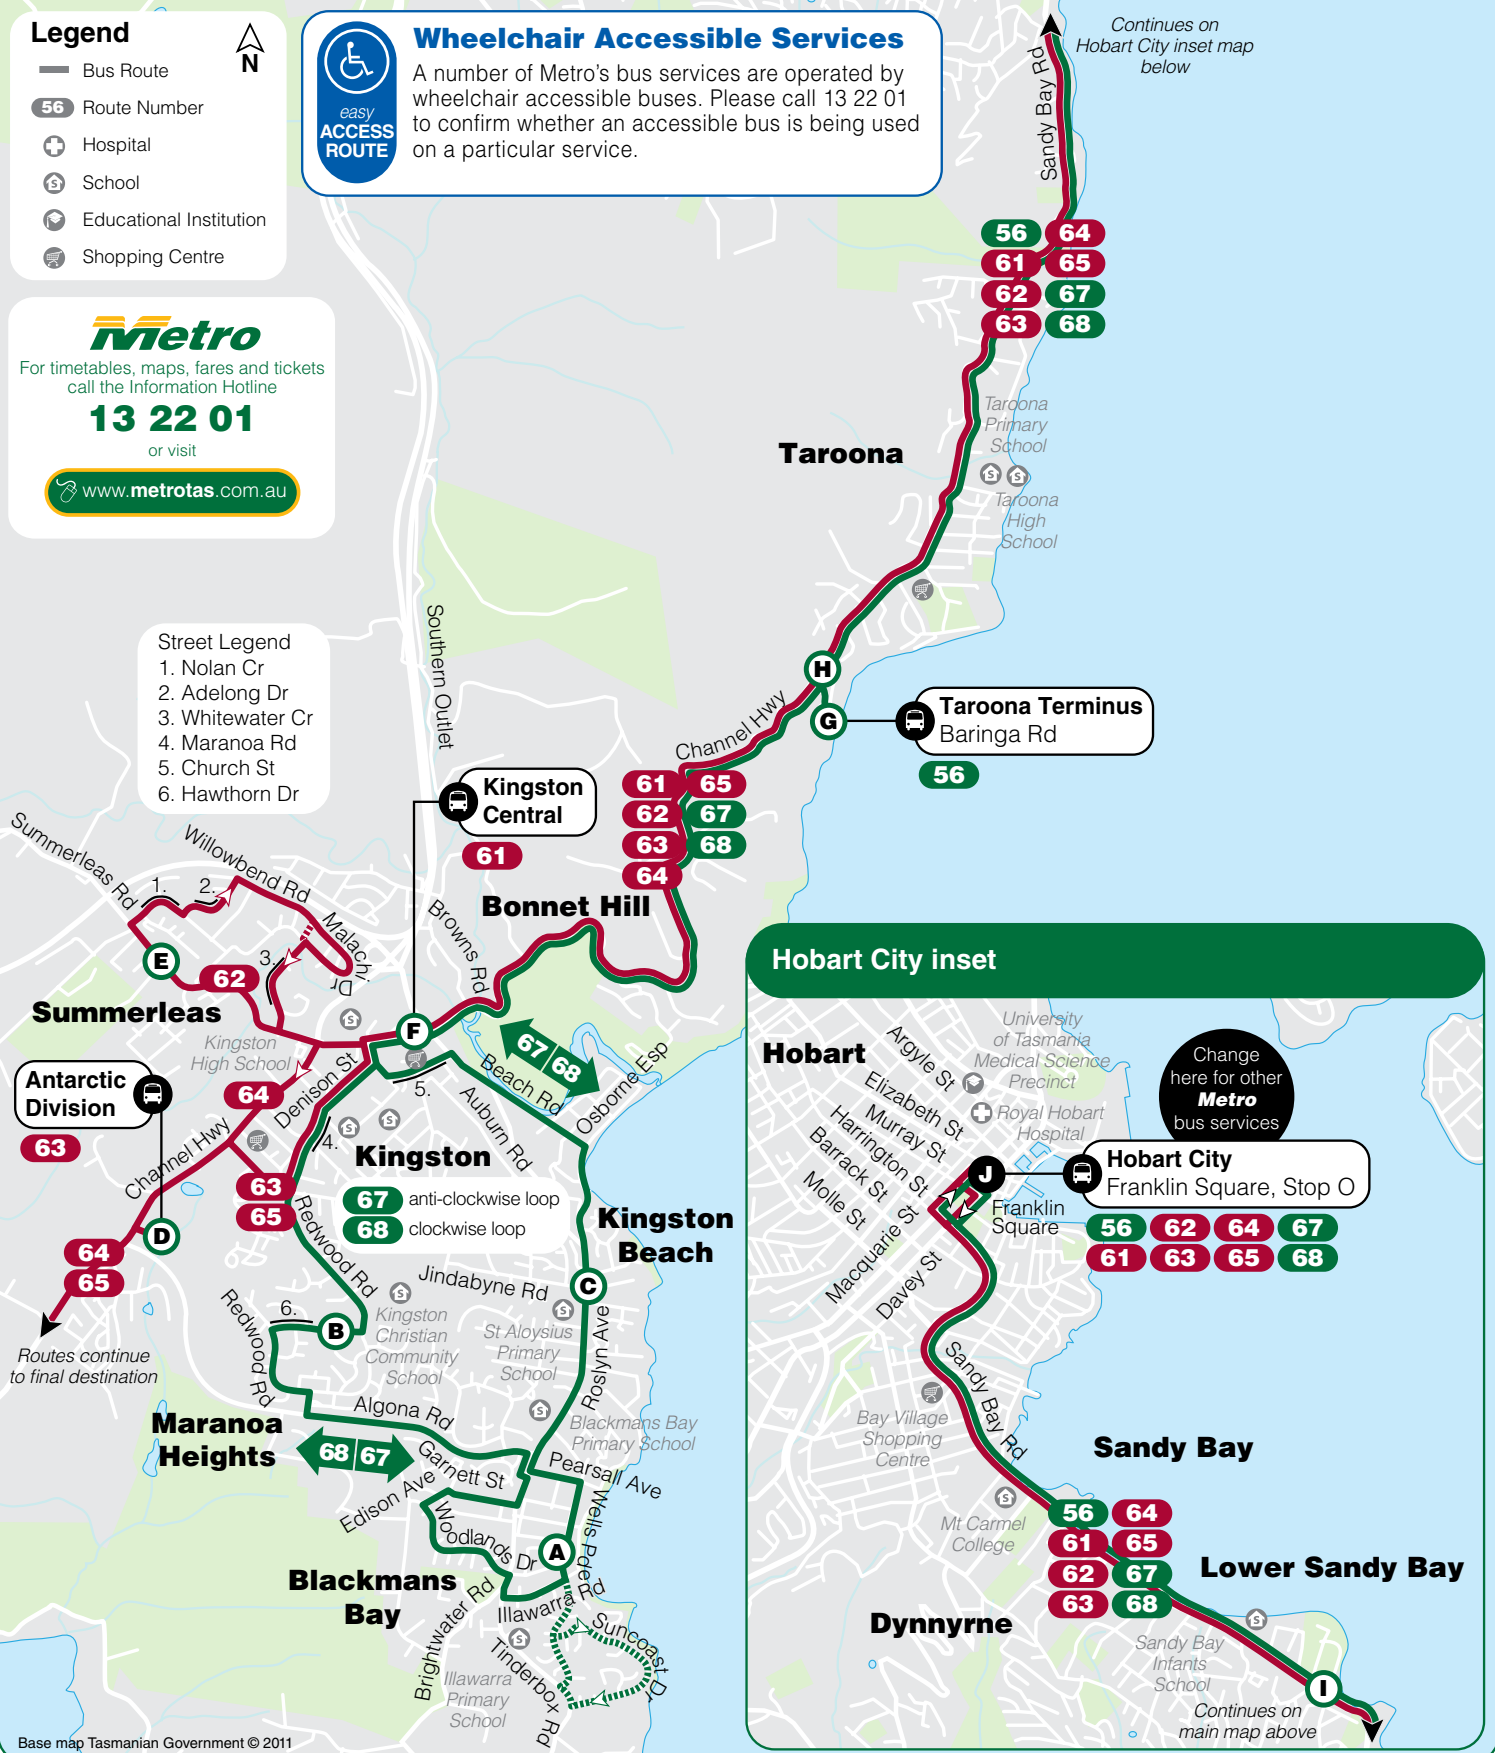

See back for detailed route descriptions

Effective 20 November 2011

Metro

Bus Route Descriptions

56 Tarooona to Hobart City via Sandy Bay. Service operates Monday–Friday.

61 Kingston to Hobart City via Tarooona & Sandy Bay. Service operates Monday–Saturday.

67 Blackmans Bay to Hobart City via Kingston, Tarooona & Sandy Bay. Service operates 7 days.

68 Blackmans Bay to Hobart City via Kingston, Tarooona & Sandy Bay. Service operates 7 days.

Timetable also shows Routes 64 and 65 between Kingston and Hobart City.

For timetables, maps, fares and tickets call the Information Hotline

13 22 01

or visit

www.metrotas.com.au

Street Legend

1. Nolan Cr
2. Adelong Dr
3. Whitewater Cr
4. Maranoa Rd
5. Church St
6. Hawthorn Dr

Continues on Hobart City inset map below

Hobart City inset

Change here for other Metro bus services