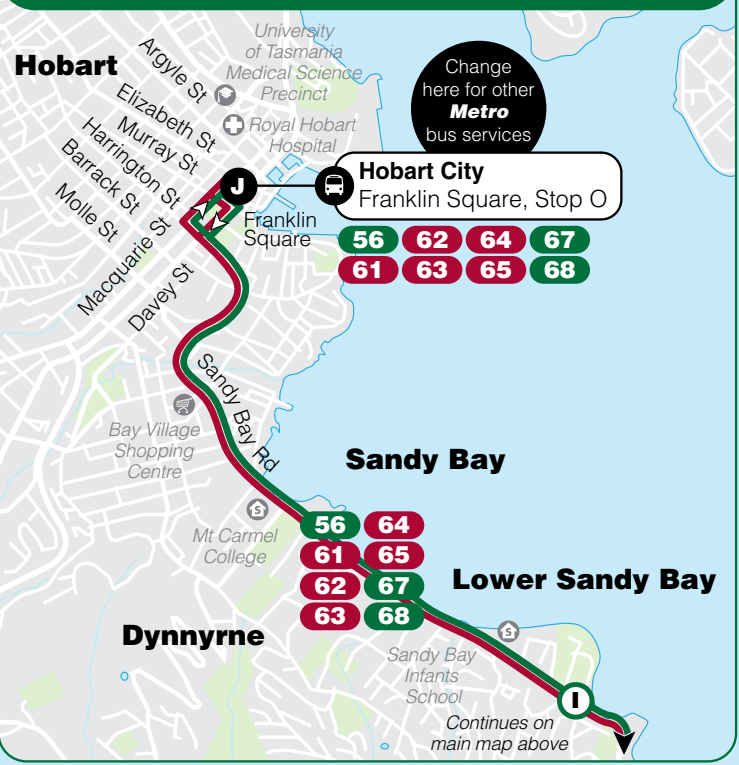

67 Blackmans Bay to Hobart City via Kingston, Tarooona & Sandy Bay. Service operates 7 days.

68 Blackmans Bay to Hobart City via Kingston, Tarooona & Sandy Bay. Service operates 7 days.

Timetable also shows Routes 64 and 65 between Kingston and Hobart City.

Blackmans Bay - Maranoa Heights - Summerleas - Kingston - Channel Hwy - Tarroona - Sandy Bay - **Hobart City**

Blackmans Bay / Wells Pde Maranoa Hts / Hawthorn Dr Roslyn Ave / Jindabyne Rd Summerleas Rd / Greenhill Dr Kingston Central North Channel Hwy Stop 44 Lower Sandy Bay **Hobart City Franklin Sq**

For timetables, maps, fares and tickets call the Information Hotline

13 22 01

or visit

www.metrotas.com.au

Street Legend

1. Nolan Cr
2. Adelong Dr
3. Whitewater Cr
4. Maranoa Rd
5. Church St
6. Hawthorn Dr

Continues on Hobart City inset map below

Hobart City inset

Change here for other Metro bus services