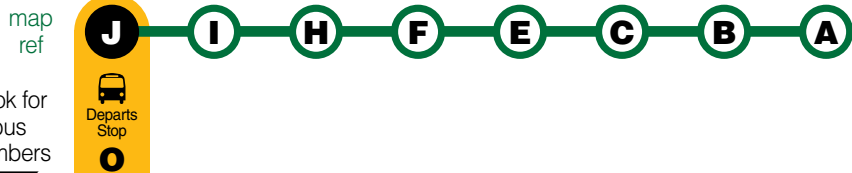

Hobart City - Sandy Bay - Tarooma - Channel Hwy - Kingston - Summerleas - Maranoa Heights - Blackmans Bay

Hobart City Franklin Sq   Lower Sandy Bay   Channel Hwy Stop 44   Kingston Central South   Summerleas Rd / Greenhill Dr   Roslyn Ave / Jindabyne Rd   Maranoa Hts / Hawthorn Dr   Blackmans Bay / Wells Pde

Saturday

	67	....	....	....	6.49	....	....	6.53	Z7.02
	68	7.10	7.19	7.25	7.34	....	7.39	....	Z7.46
am	67	7.40	7.49	7.55	8.04	....	....	8.08	Z8.17
	61	8.10	8.19	8.25	8.36	....	....	....	....
	62	8.40	8.49	8.55	9.06	Z9.09	....	....	....
	61	9.10	9.19	9.25	9.38	....	....	....	....
	62	9.40	9.49	9.55	10.06	Z10.09	....	....	....
	61	10.10	10.19	10.25	10.36	....	....	....	....
pm	62	10.40	10.49	10.55	11.08	Z11.11	....	....	....
	61	11.10	11.19	11.25	11.38	....	....	....	....
	62	11.40	11.49	11.55	12.08	Z12.11	....	....	....
	61	12.10	12.19	12.25	12.38	....	....	....	....
	62	12.40	12.49	12.55	1.08	Z1.11	....	....	....
	61	1.10	1.19	1.25	1.38	....	....	....	....
	62	1.40	1.49	1.55	2.08	Z2.11	....	....	....
	61	2.10	2.19	2.25	2.38	....	....	....	....
	62	2.40	2.49	2.55	3.08	Z3.11	....	....	....
	61	3.10	3.19	3.25	3.38	....	....	....	....
	62	3.40	3.49	3.55	4.08	Z4.11	....	....	....
	61	4.10	4.19	4.25	4.38	....	....	....	....
am	62	4.40	4.49	4.55	5.08	Z5.11	....	....	....
	68	5.10	5.19	5.25	5.35	....	5.41	....	Z5.47
	67	5.40	5.49	5.55	6.05	....	....	6.09	Z6.19
	68	6.10	6.19	6.25	6.34	....	6.40	....	Z6.46
	67	7.10	7.19	7.25	7.34	....	....	7.38	Z7.48
	68	8.10	8.19	8.25	8.34	....	8.40	....	Z8.46
	67	9.10	9.19	9.25	9.34	....	....	9.38	Z9.48
	68	10.10	10.19	10.25	10.34	....	10.40	....	Z10.46
	67	11.10	11.19	11.25	11.34	....	....	11.38	Z11.48
	68	12.10	12.19	12.25	12.34	....	....	....	....
68	1.15	1.24	1.30	1.37	....	R1.42	....	....	

Sunday & Public Holidays

am	67	....	....	....	7.30	....	....	7.34	Z7.43
	68	8.10	8.18	8.29	8.35	....	8.40	....	Z8.46
	67	9.10	9.18	9.29	9.35	....	....	9.39	Z9.48
	68	10.10	10.18	10.29	10.35	....	10.40	....	Z10.46
pm	67	11.10	11.18	11.29	11.35	....	....	11.39	Z11.48
	68	12.10	12.18	12.29	12.35	....	12.40	....	Z12.46
	67	1.10	1.18	1.29	1.35	....	....	1.39	Z1.48
	68	2.10	2.18	2.29	2.35	....	2.40	....	Z2.46
	67	3.10	3.18	3.29	3.35	....	....	3.39	Z3.48
	68	4.10	4.18	4.29	4.35	....	4.40	....	Z4.46
	67	5.10	5.18	5.29	5.35	....	....	5.39	Z5.48
	68	6.10	6.18	6.29	6.34	....	6.39	....	Z6.45
am	67	7.10	7.18	7.29	7.34	....	....	7.38	Z7.47
	68	8.10	8.18	8.29	8.34	....	8.39	....	Z8.45

Routes 56 & 63 do not operate on Weekends or Public Holidays.
Routes 61 & 62 do not operate on Sundays or Public Holidays.