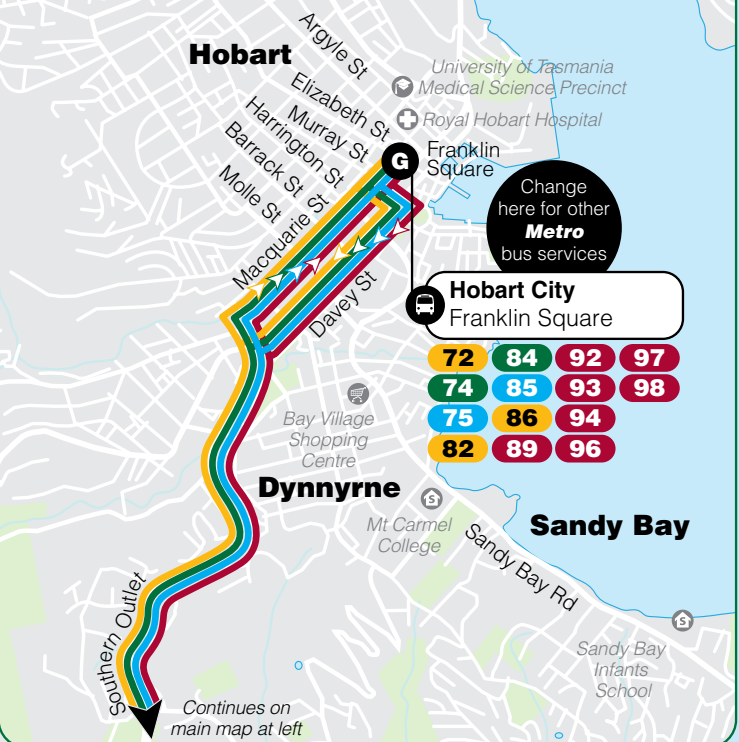

For more information on all **Metro** tickets please call **13 22 01** or visit www.metrotas.com.au

Hobart City - Southern Outlet - Kingston - Maranoa Heights - Blackmans Bay

Hobart City Kingston Central South Kingston / Denison Street Roslyn Ave / Jindabyne Rd Maranoa Hts / Hawthorn Dr Suncoast Dr / Wells Pde Blackmans Bay / Wells Pde

Blackmans Bay - Maranoa Heights - Kingston - Southern Outlet - **Hobart City**

Blackmans Bay / Wells Pde Maranoa Hts / Hawthorn Dr Roslyn Ave / Jindabyne Rd Kingston Central North **Hobart City** Franklin Sq

Sunday & Public Holidays

pm	84	8.45	8.53	8.57	9.17
----	-----------	------	------	------	------	------

Explanations

- B** Bus travels via Browns Rd, Kingston.
- E** Bus commences from Middleton.
- F** Bus operates Fridays only. Bus is continuing from a Route 68 journey via Kingston Beach - please see separate Routes 56–68 timetable for details.
- G** Bus travels via Hobart College.
- H** Bus travels via Hobart College on school days only.
- K** Bus commences from Margate.
- L** Bus travels via Channel Hwy, Redwood Rd and Maranoa Rd.
- M** Bus travels via Algona Rd and Maranoa Heights.
- N** Bus commences from Snug.
- O** Bus travels via Southern Outlet from Kingston Central, not via Browns Rd.
- P** Bus commences from Howden.
- R** Bus commences from Roslyn & Pearsall Aves at 7.50am.
- S** Bus operates school days only.
- U** Bus commences from Redwood Rd & Wattle St at 8.35am.
- V** Bus operates school holidays only.
- W** Bus commences from Woodbridge.
- X** Bus terminates. Passengers wishing to travel to Hobart City should transfer at Kingston Central.
- Y** Bus commences from Redwood Rd & Wattle St at 8.07am.
- Z** Bus commences from Redwood Rd & Wattle St at 7.04am.

Selected Route 75 times in brackets are shown out of order. Please see map to confirm direction and order of travel.

Metro Route Map

72, 74, 75, 82, 84, 85, 86 also shows 89, 92-94, 96-98

Hobart City inset