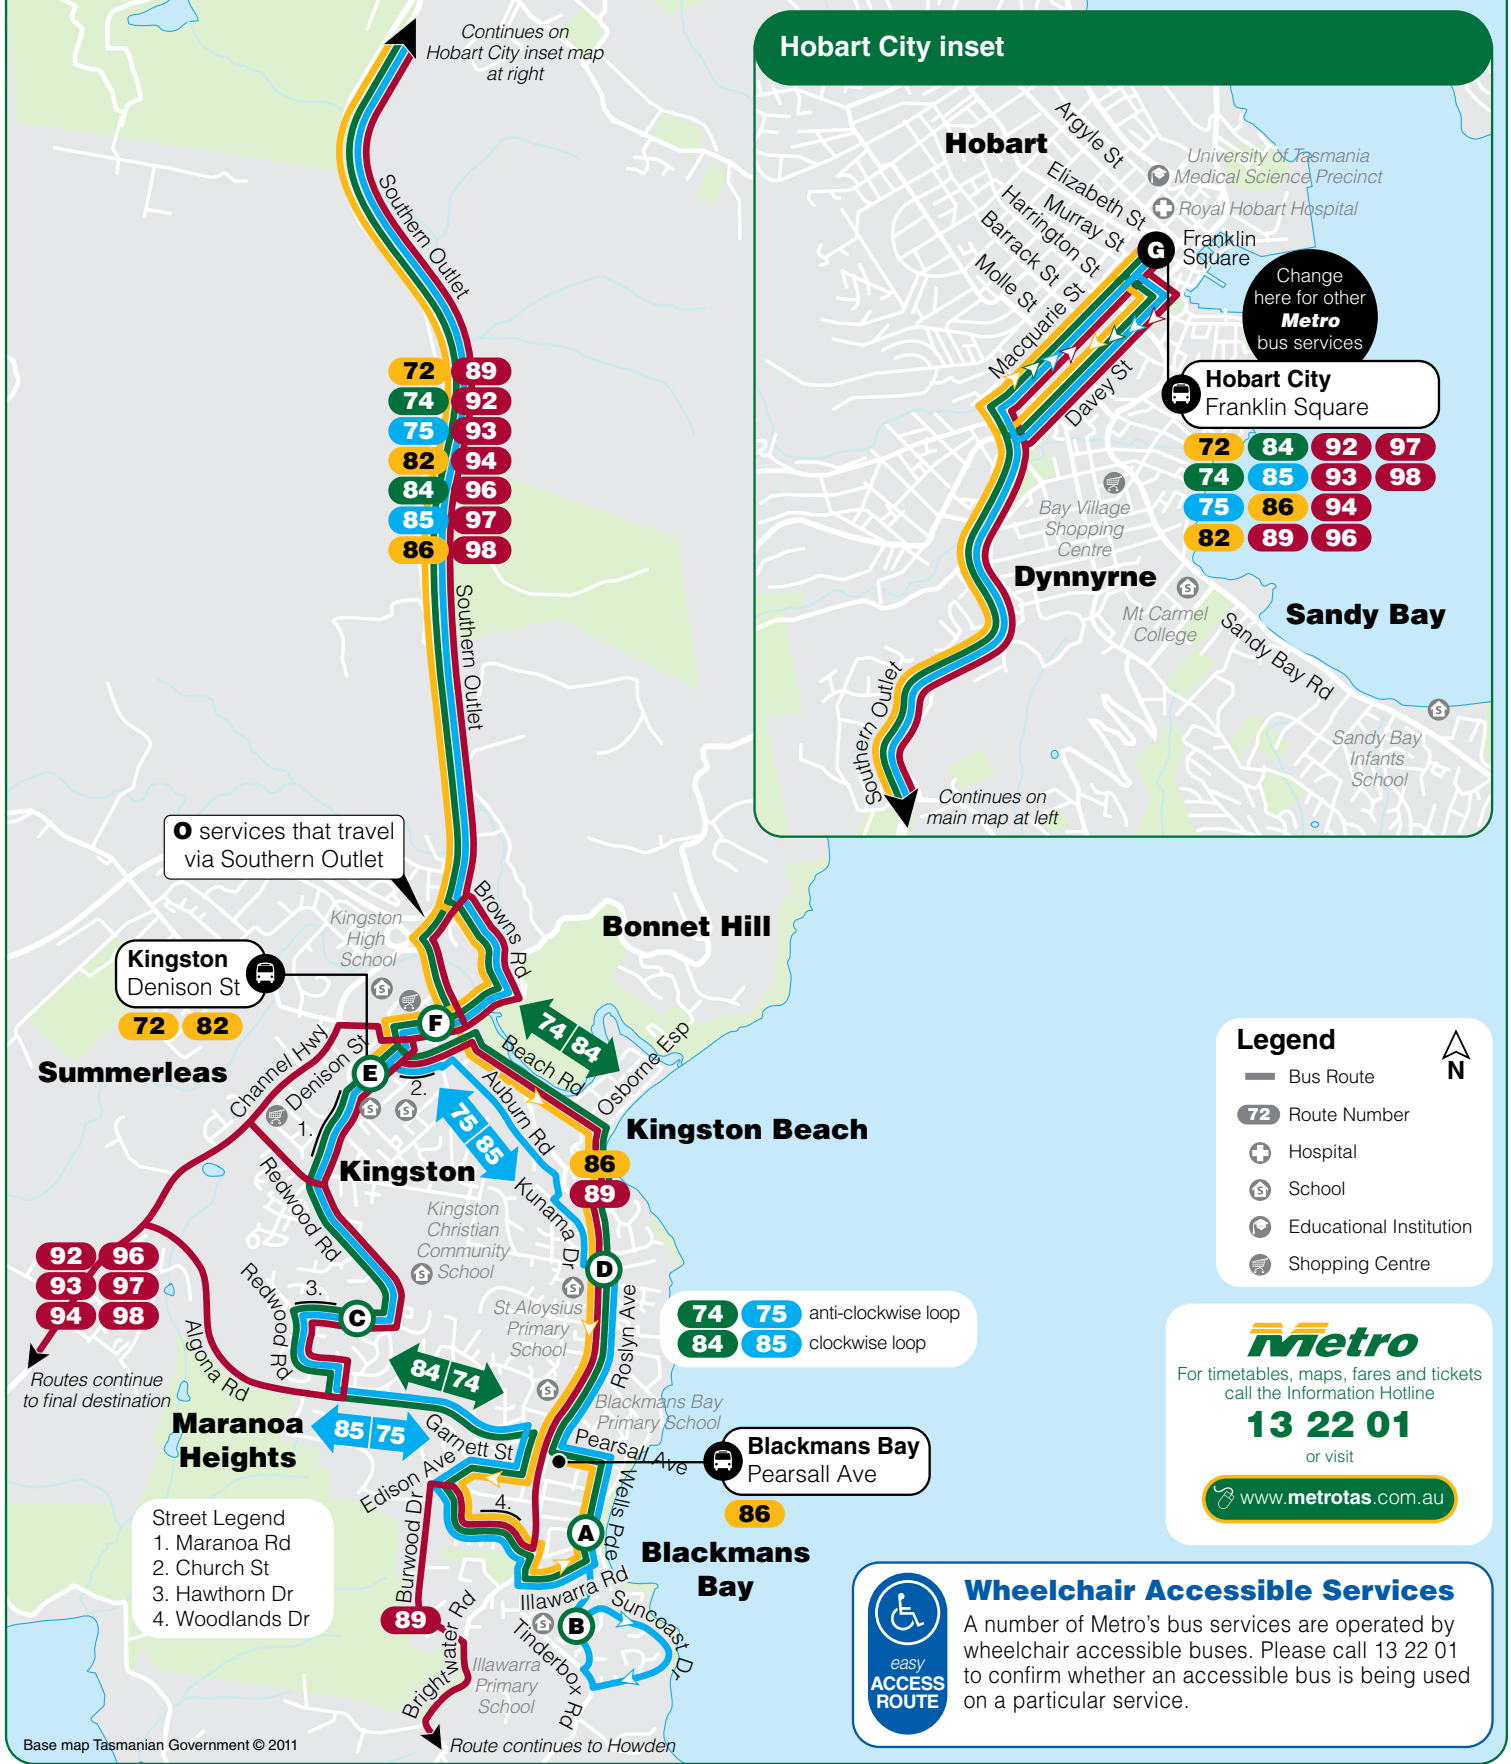

How to use this timetable

- Using the route map provided, find the two timing points you are located between.
- Locate these two timing points on the timetables.
- Your bus is scheduled to arrive between the times shown for these points. For example, if your bus stop is situated between timing points **A** and **B** on the map, then the bus is scheduled to arrive between the time listed for **A** and the time listed for **B**.

Sunday & Public Holidays

pm	84	8.45	8.53	8.57	9.17
----	-----------	------	------	------	------	------

Explanations

- B** Bus travels via Browns Rd, Kingston.
- E** Bus commences from Middleton.
- F** Bus operates Fridays only. Bus is continuing from a Route 68 journey via Kingston Beach - please see separate Routes 56–68 timetable for details.
- G** Bus travels via Hobart College.
- H** Bus travels via Hobart College on school days only.
- K** Bus commences from Margate.
- L** Bus travels via Channel Hwy, Redwood Rd and Maranoa Rd.
- M** Bus travels via Algona Rd and Maranoa Heights.
- N** Bus commences from Snug.
- O** Bus travels via Southern Outlet from Kingston Central, not via Browns Rd.
- P** Bus commences from Howden.
- R** Bus commences from Roslyn & Pearsall Aves at 7.50am.
- S** Bus operates school days only.
- U** Bus commences from Redwood Rd & Wattle St at 8.35am.
- V** Bus operates school holidays only.
- W** Bus commences from Woodbridge.
- X** Bus terminates. Passengers wishing to travel to Hobart City should transfer at Kingston Central.
- Y** Bus commences from Redwood Rd & Wattle St at 8.07am.
- Z** Bus commences from Redwood Rd & Wattle St at 7.04am.

Selected Route 75 times in brackets are shown out of order. Please see map to confirm direction and order of travel.

Metro Route Map

72, 74, 75, 82, 84, 85, 86 also shows 89, 92-94, 96-98

Hobart City inset