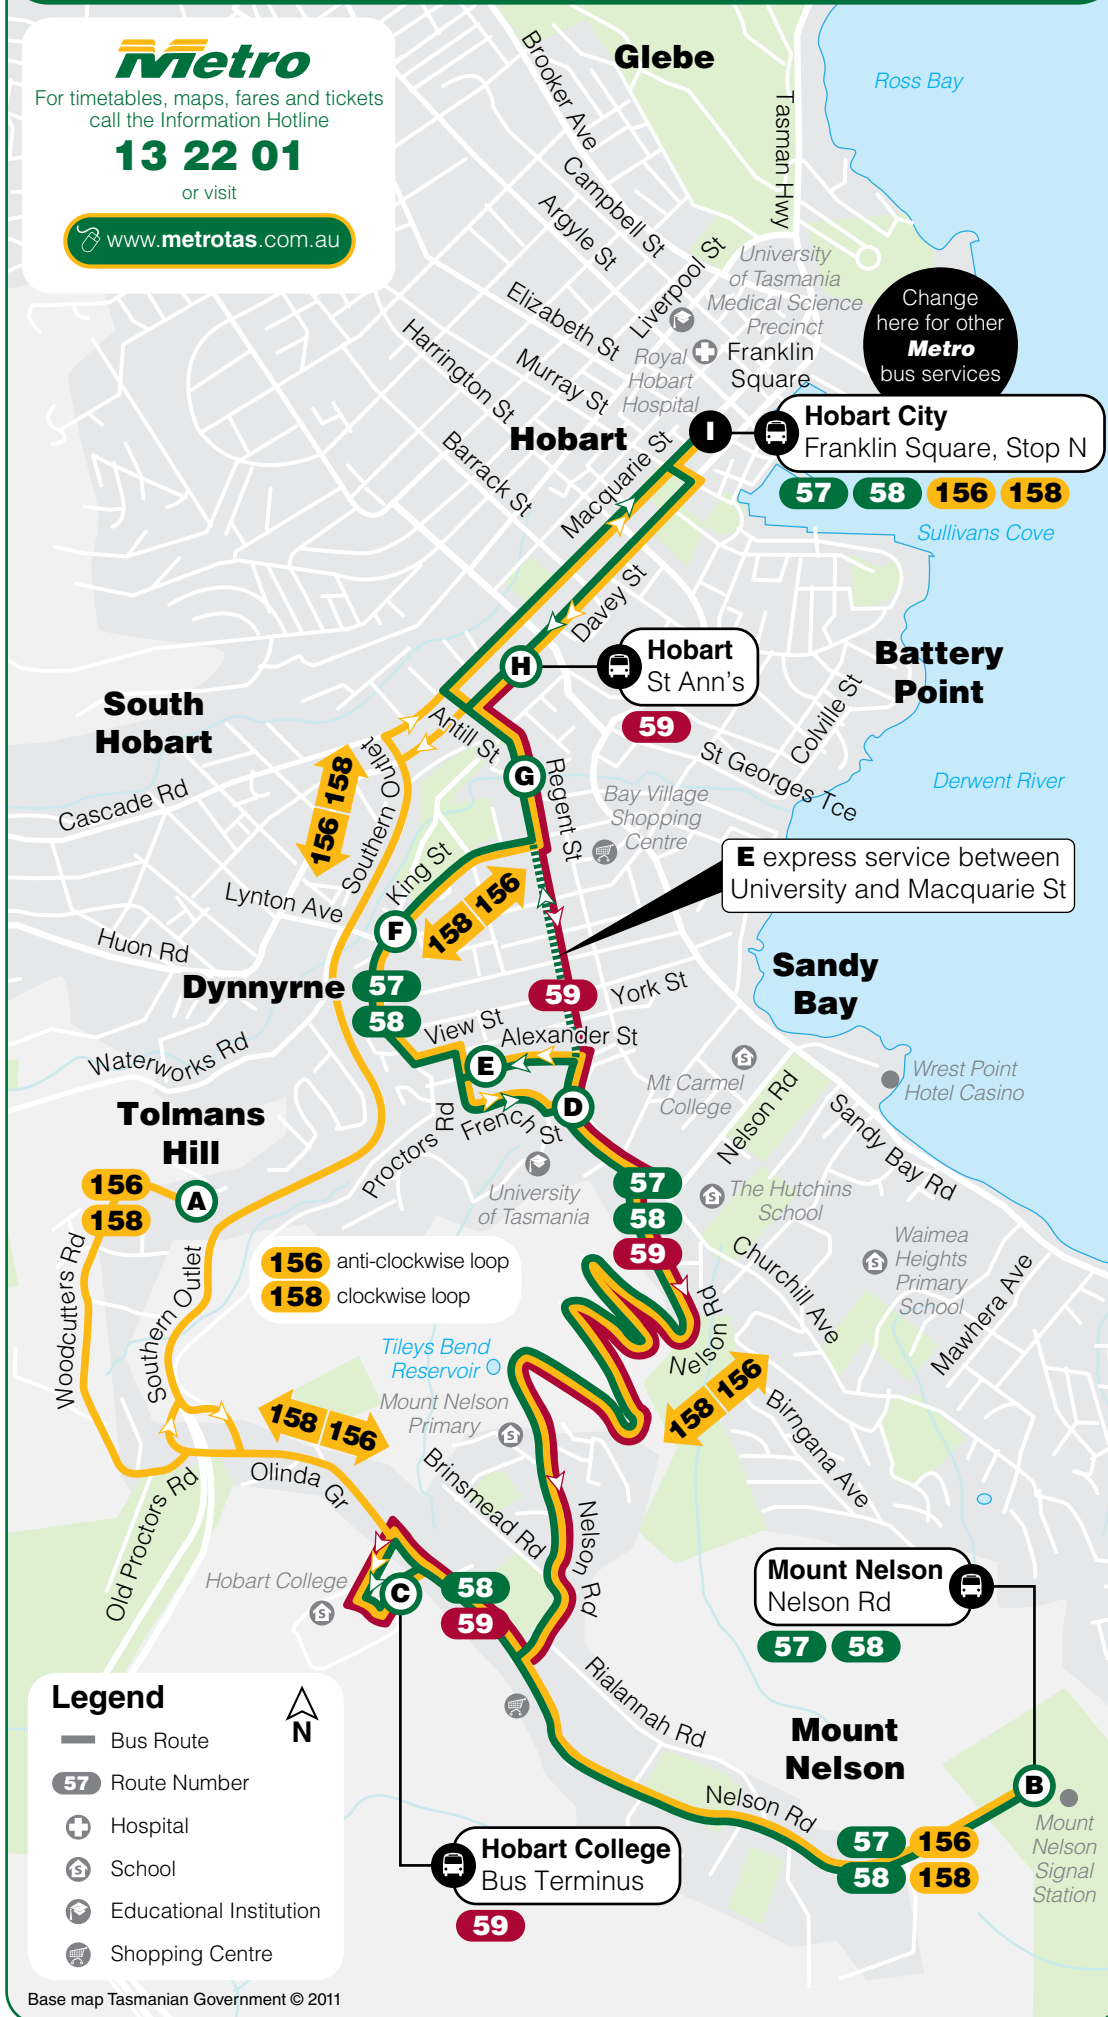

Copies of timetables and other information about services we operate are available by calling **13 22 01** or by visiting www.metrotas.com.au.

How to use this timetable

- Using the route map provided, find the two timing points you are located between.
- Locate these two timing points on the timetables.
- Your bus is scheduled to arrive between the times shown for these points. For example, if your bus stop is situated between timing points **A** and **B** on the map, then the bus is scheduled to arrive between the time listed for **A** and the time listed for **B**.

158 Hobart City to Hobart City Loop via Dynnyrne, University, Mount Nelson, Hobart College and Tolmans Hill. Service operates Monday–Friday.

Metro Tickets

A range of tickets are available for travel on **Metro** services. Tickets work on a sectional basis: the further you travel, the more you pay. Section numbers are indicated on all bus stops.

For timetables, maps, fares and tickets call the Information Hotline

13 22 01

or visit

www.metrotas.com.au

Change here for other Metro bus services

Hobart City
Franklin Square, Stop N

57 58 156 158

Hobart
St Ann's

59

E express service between University and Macquarie St

Sandy Bay

Mount Nelson
Nelson Rd

57 58

Mount Nelson

Hobart College
Bus Terminus

59