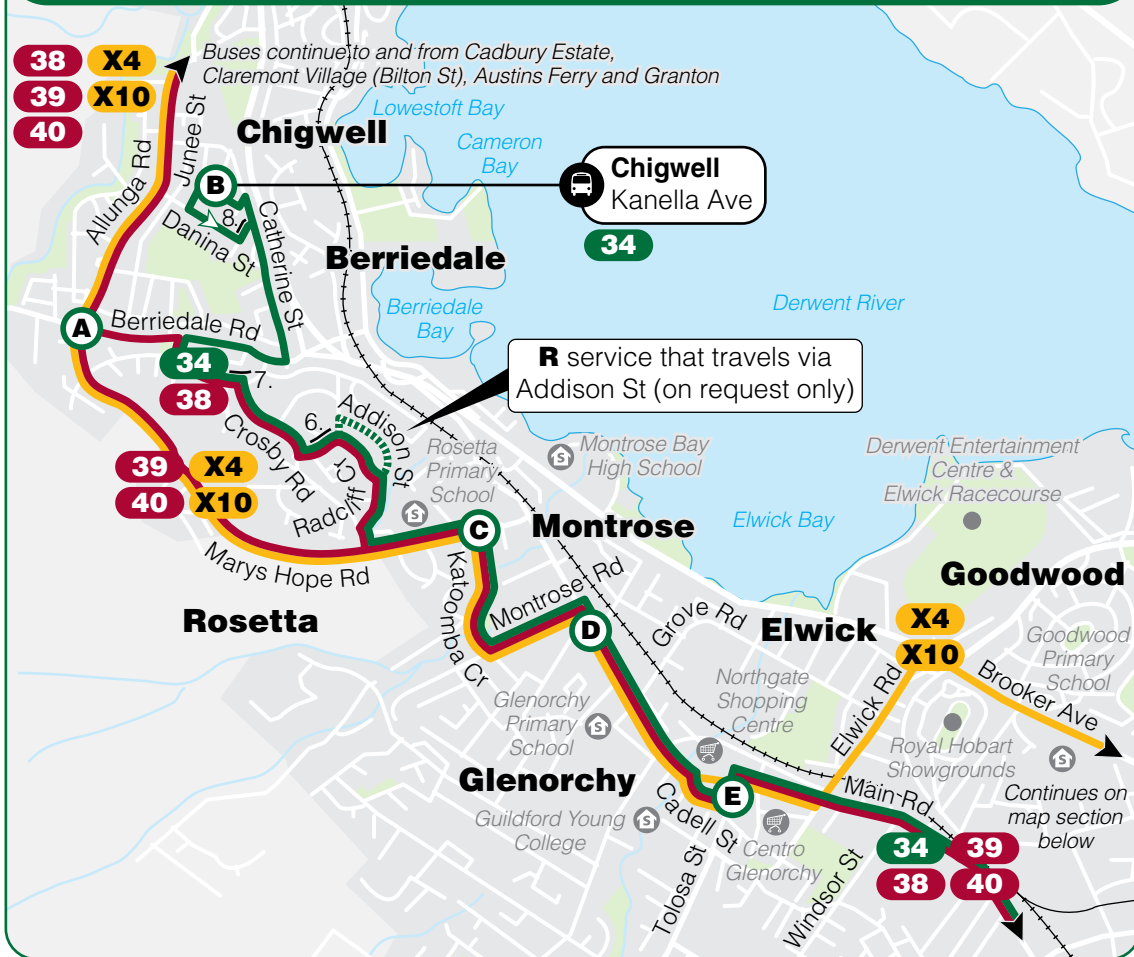

Rosetta (Marys Hope Rd) - Montrose - Glenorchy - Moonah - New Town - **Hobart City**

Chigwell Junction Marys Hope Rd / Katoomba Cr Montrose Stop 28 Glenorchy Stop H Metro Springfield Stop B Moonah Stop 18 New Town Rd / Risdon Rd Elizabeth St / Strahan St **Hobart City** Elizabeth St

Saturday

am	40	B10.10	10.14	10.16	10.28	10.33	10.35	10.37	10.43	11.00
pm	40	B12.16	12.20	12.22	12.30	12.35	12.37	12.39	12.45	1.03

i Connecting buses are available for travel between Glenorchy and Hobart City when direct services are not operating. Please refer to the separate Glenorchy to Hobart City timetables available from your distribution outlet.

For timetables, maps, fares and tickets call the Information Hotline

13 22 01

or visit

www.metrotas.com.au

Metro Route Map 34 also shows 38, 39, 40, X4, X10

- Street Legend**
1. Macquarie St
 2. Argyle St
 3. Collins St
 4. Liverpool St
 5. Burnett St
 6. Gould Cr
 7. Chandos Dr
 8. Kinarra Cr

Legend

- Bus Route
- 34 Route Number
- Hospital
- School
- Educational Institution
- Shopping Centre