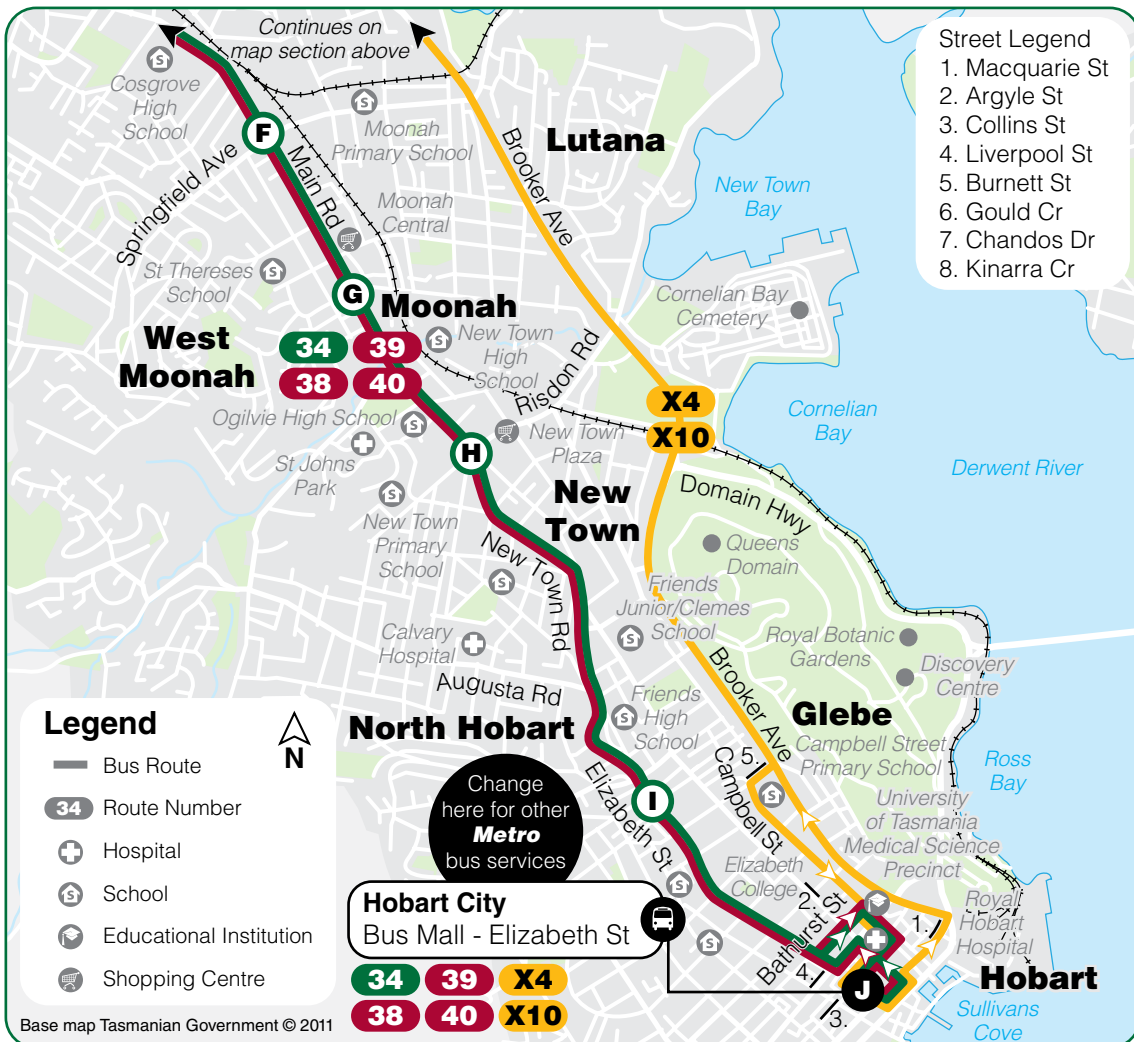

Hobart City - New Town - Moonah - Glenorchy - Montrose - Rosetta (Marys Hope Rd)

Hobart City Elizabeth St / Strahan St New Town Rd / Risdon Rd Moonah Stop 18 Metro Springfield Main Rd Glenorchy Stop E Montrose Stop 28 Marys Hope Rd / Katoomba Cr Chigwell Junction

For timetables, maps, fares and tickets
call the Information Hotline
13 22 01
or visit
www.metrotas.com.au

Rosetta (Radcliff Cr) - Montrose - Glenorchy - Moonah - New Town - **Hobart City**

Chigwell Junction Chigwell / Kanella Ave Marys Hope Rd / Katoomba Cr Montrose Stop 28 Glenorchy Stop H Metro Springfield Stop B Moonah Stop 18 New Town Rd / Risdon Rd Elizabeth St / Strahan St **Hobart City** Elizabeth St

Rosetta (Marys Hope Rd) - Montrose - Glenorchy - Moonah - New Town - **Hobart City**

Chigwell Junction Marys Hope Rd / Katoomba Cr Montrose Stop 28 Glenorchy Stop H Metro Springfield Stop B Moonah Stop 18 New Town Rd / Risdon Rd Elizabeth St / Strahan St **Hobart City** Elizabeth St

For timetables, maps, fares and tickets call the Information Hotline

13 22 01

or visit

www.metrotas.com.au

Metro Route Map 34 also shows 38, 39, 40, X4, X10

- Street Legend**
1. Macquarie St
 2. Argyle St
 3. Collins St
 4. Liverpool St
 5. Burnett St
 6. Gould Cr
 7. Chandos Dr
 8. Kinarra Cr