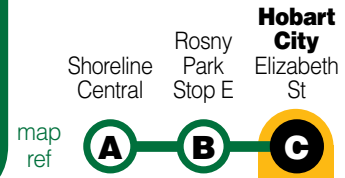

Look for bus numbers

**Sunday &
Public Holidays**

	662	....	8.27	8.40
	630	8.35	8.45	8.58
	694	....	9.24	9.37
	615	9.37	9.47	10.00
am	625	10.00	10.10	10.24
	660	....	10.27	10.40
	630	10.37	10.47	11.00
	620	11.00	11.10	11.24
	694	....	11.24	11.37
	615	11.37	11.47	12.00
	665	....	12.03	12.16
	625	12.00	12.10	12.24
	662	....	12.27	12.40
	630	12.37	12.47	1.00
	620	1.00	1.10	1.24
	694	....	1.24	1.37
	615	1.37	1.47	2.00
	625	2.00	2.09	2.23
	660	....	2.27	2.40
	630	2.37	2.46	2.59
	620	3.00	3.09	3.23
	668	....	3.16	3.29
	694	....	3.24	3.37
	615	3.37	3.46	3.59
pm	625	4.00	4.09	4.23
	662	....	4.27	4.40
	630	4.37	4.46	4.59
	620	5.00	5.09	5.23
	694	....	5.24	5.37
	615	5.37	5.46	5.59
	625	6.00	6.09	6.23
	660	....	6.26	6.39
	630	6.42	6.51	7.04
	620	7.00	7.09	7.22
	694	....	7.24	7.37
	615	7.37	7.46	7.59
	625	8.00	8.09	8.22
	662	....	8.26	8.39

Explanations

- **E** Bus operates express between Shoreline Central and Hobart City.
- **F** Bus operates Fridays only.
- **M** Bus travels via MacKillop College.
- **N** Bus does not travel via Rosny Park.
- **S** Bus operates school days only.
- **V** Bus operates school holidays only.
- **X** Bus operates express between Shoreline Central and Hobart City.