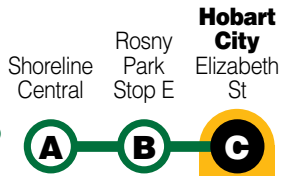

**Shoreline Central -
Rosny Park -
Hobart City**

Look for bus numbers

Monday to Friday

615	5.59	6.09	6.22
662	....	6.26	6.37
625	6.19	6.29	6.42
665	....	6.45	6.57
613	....	6.46	6.57
660	....	6.56	7.07
630	6.49	N	7.07
685	....	6.57	7.10
694	....	7.04	7.17
620	7.00	N	7.20
606	6.54	7.09	7.22
652	....	7.19	7.32
630	X7.21	....	7.35
650	....	7.28	7.42
685	....	7.29	7.42
608	7.12	N	7.43
665	....	7.31	7.47
625	7.24	7.36	7.53
614	X7.38	....	7.55
642	7.37	....	8.01
606	7.34	7.49	8.07
652	....	7.50	8.07
685	....	7.54	8.12
646	E7.46	....	8.13
650	....	7.58	8.15
625	7.44	N	8.15
608	7.47	N	8.18
632	7.57	8.11	8.27
606	7.58	8.13	8.31
625	8.02	8.14	8.32
642S	X8.14	....	8.33
685	....	8.17	8.35
615	8.08	N	8.35
652	....	8.19	8.37
664S	....	8.23	8.40
665	....	8.25	8.42
610	8.15	8.26	8.43
625	8.18	8.29	....
650V	....	8.31	8.49
646S	M8.12	8.32	8.49
632	8.24	N	8.51
606	8.18	8.33	8.52
694	....	8.39	8.57
652	....	8.42	8.57
625	8.37	8.51	9.07
650	....	8.58	9.11
685	....	9.02	9.15
652	....	9.05	9.17
613	....	9.04	9.18
632	9.00	9.11	9.24
650	....	9.17	9.30
615	9.07	9.18	9.31
606	9.04	9.19	9.32
694	....	9.26	9.38
620	9.14	9.25	9.39