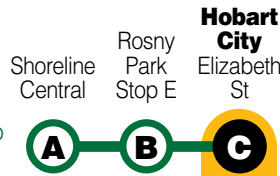

Look for bus numbers

Monday to Friday (cont...)

665	....	9.29	9.41
685	....	9.32	9.45
615	9.23	9.35	9.48
652	....	9.37	9.49
632	9.28	9.40	9.53
625	9.34	9.45	9.59
650	....	9.48	10.01
615	9.45	9.56	10.09
652	....	10.02	10.14
694	....	10.04	10.17
620	9.58	10.09	10.22
650	....	10.20	10.31
685	....	10.24	10.37
615	10.15	10.26	10.39
640	10.16	10.27	10.40
606	10.18	10.33	10.46
632	10.22	10.34	10.47
625	10.28	10.39	10.52
652	....	10.47	11.01
615	10.45	10.56	11.09
694	....	11.05	11.17
620	10.58	11.09	11.22
650	....	11.20	11.31
615	11.15	11.26	11.39
606	11.18	11.33	....
665	....	11.34	11.46
625	11.28	11.39	11.52
652	....	11.47	12.01
615	11.45	11.56	12.09
632	11.49	12.01	12.14
694	....	12.04	12.17
620	11.58	12.09	12.22
650	....	12.20	12.31
615	12.15	12.26	12.39
606	12.18	12.33	....
665	....	12.34	12.46
625	12.28	12.39	12.52
652	....	12.53	1.04
615	12.45	12.56	1.09
632	12.49	1.01	1.14
694	....	1.05	1.17
620	12.58	1.09	1.22
650	....	1.20	1.31
615	1.15	1.26	1.39
606	1.18	1.33	1.46
625	1.28	1.39	1.52
652	....	1.47	2.01
615	1.45	1.56	2.09
694	....	2.04	2.17
620	1.58	2.09	2.22
650	....	2.20	2.31
615	2.15	2.26	2.39
606	2.18	2.33	2.46
625	2.28	2.39	2.52
652	....	2.47	3.01