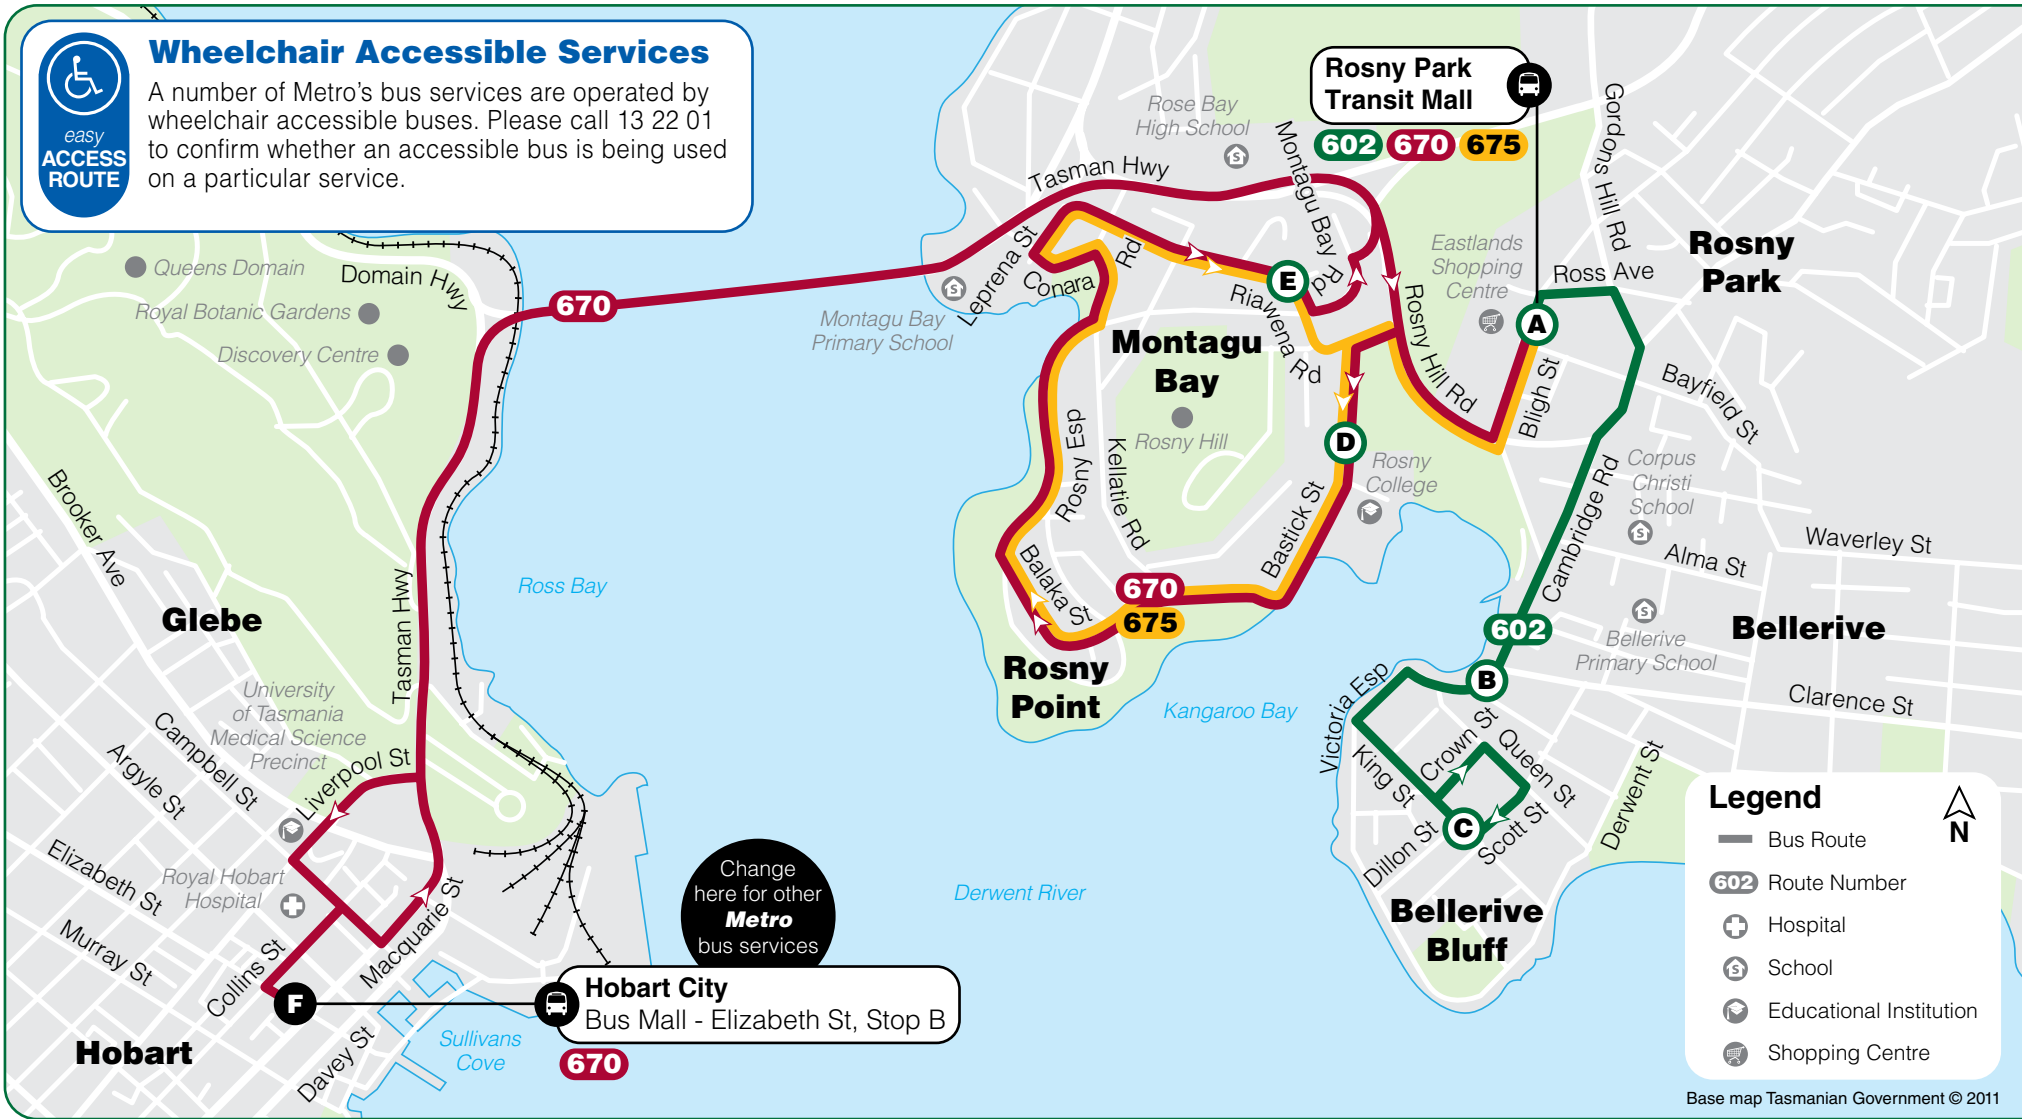

Copies of timetables and other information about services we operate are available by calling **13 22 01** or by visiting www.metrotas.com.au.

Metro

Bus Route Descriptions

602 Rosny Park to Rosny Park Loop via Bellerive & Bellerive Bluff. Service operates Monday–Friday.

670 Rosny Park to Hobart City via Rosny Point & Montagu Bay. Service operates Monday–Friday.

675 Rosny Park to Rosny Park Loop via Rosny Point & Montagu Bay. Service operates Monday–Friday.

How to use this timetable

Hobart City & Rosny Park - Rosny Point - Montagu Bay - Rosny Park & Hobart City

Hobart City Elizabeth St Rosny Park Stop G Rosny Point / Bastick St Riawena Rd / Orion Pl Rosny Park **Hobart City** Elizabeth St

Metro Route Map **602, 670, 675**

Legend

- Bus Route
- 602 Route Number
- + Hospital
- Ⓢ School
- 🎓 Educational Institution
- 🛒 Shopping Centre

Base map Tasmanian Government © 2011

Change here for other Metro bus services