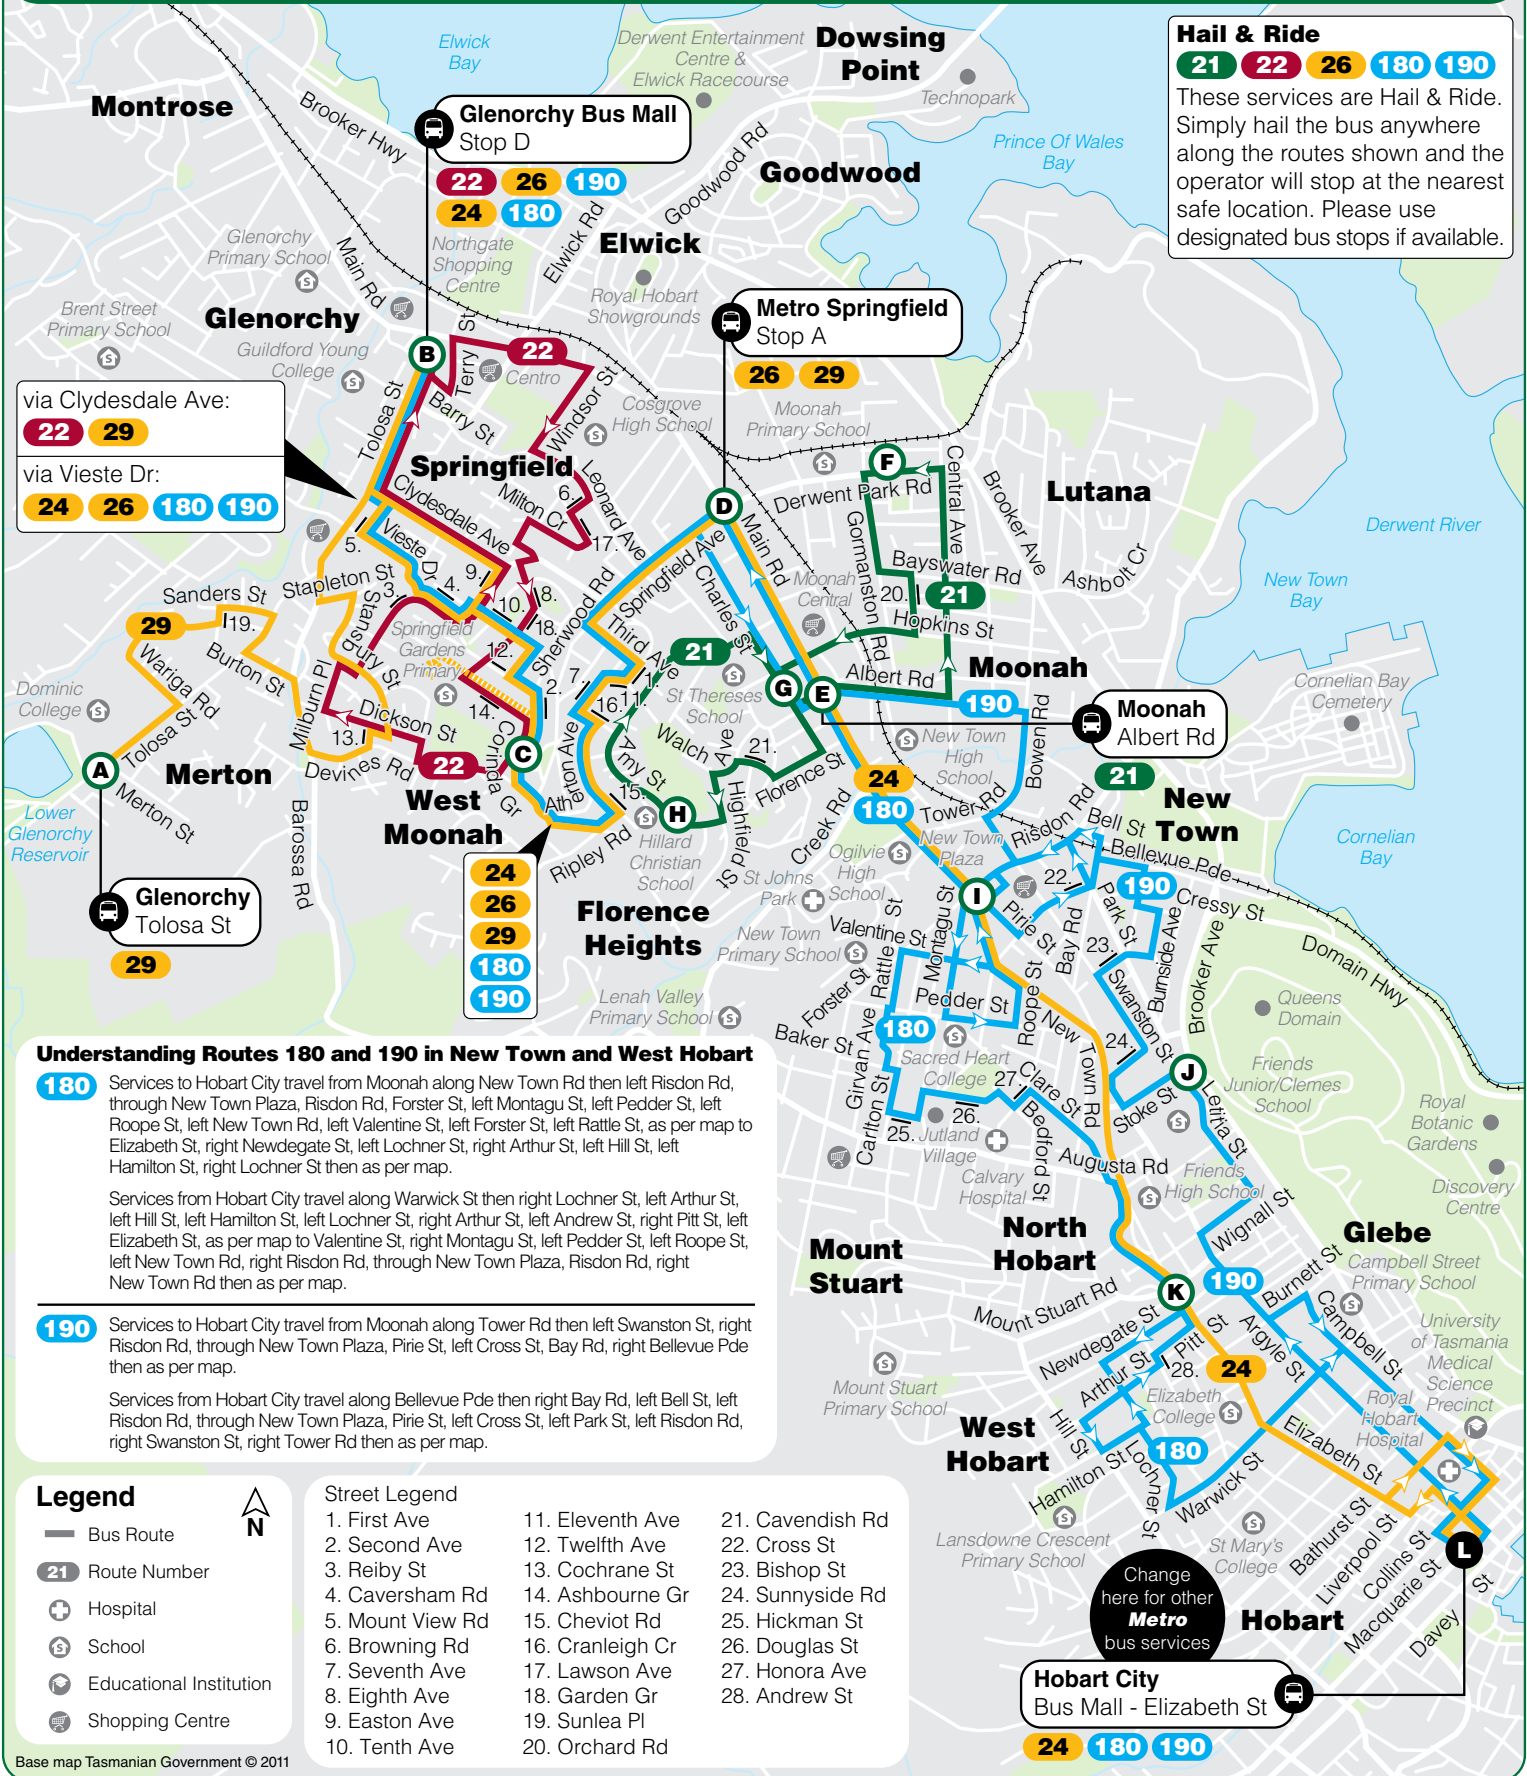

For timetables, maps, fares and tickets call the Information Hotline

13 22 01

or visit

www.metrotas.com.au

Hobart City - West Hobart - North Hobart - New Town - Moonah - Springfield - Glenorchy

Hobart City Elizabeth St / Strahan St Stoke St New Town Plaza Moonah Stop 18 Metro Springfield Stop A Corinda Gr Glenorchy

Glenorchy - Springfield - Moonah - New Town - North Hobart - West Hobart - Hobart City

Glenorchy Stop D Corinda Gr Metro Springfield Stop A Moonah / Albert Rd New Town Plaza Stoke St Elizabeth St / Strahan St **Hobart City** Elizabeth St

via Clydesdale Ave:
22 29
 via Vieste Dr:
24 26 180 190

Understanding Routes 180 and 190 in New Town and West Hobart

180 Services to Hobart City travel from Moonah along New Town Rd then left Risdon Rd, through New Town Plaza, Risdon Rd, Forster St, left Montagu St, left Pedder St, left Roope St, left New Town Rd, left Valentine St, left Forster St, left Rattle St, as per map to Elizabeth St, right Newdegate St, left Lochner St, right Arthur St, left Hill St, left Hamilton St, right Lochner St then as per map.

Services from Hobart City travel along Warwick St then right Lochner St, left Arthur St, left Hill St, left Hamilton St, left Lochner St, right Arthur St, left Andrew St, right Pitt St, left Elizabeth St, as per map to Valentine St, right Montagu St, left Pedder St, left Roope St, left New Town Rd, right Risdon Rd, through New Town Plaza, Risdon Rd, right New Town Rd then as per map.