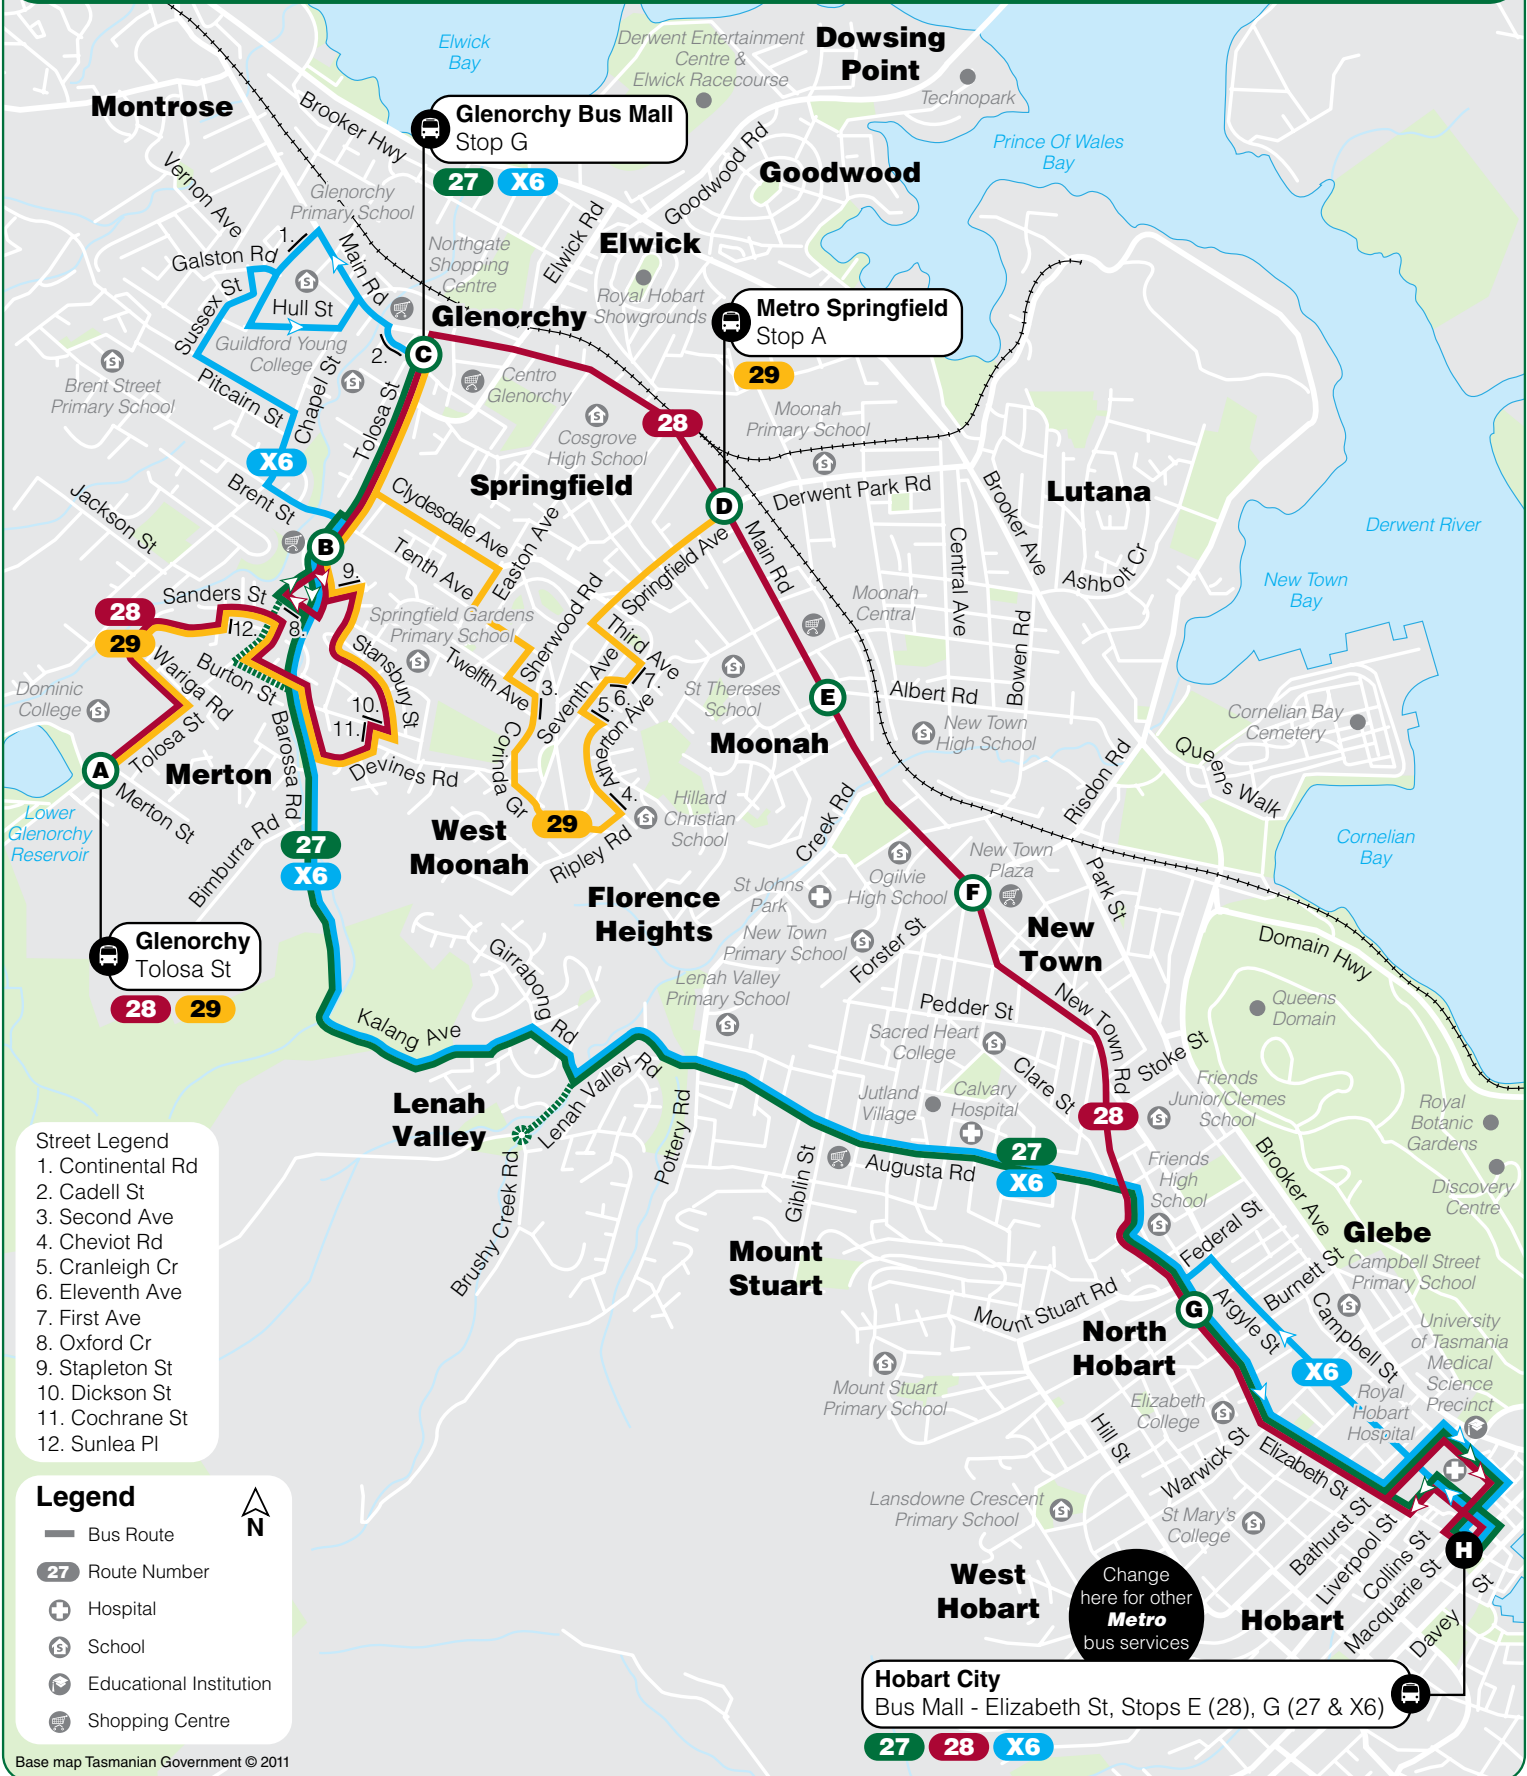

For timetables, maps, fares and tickets call the Information Hotline

13 22 01

or visit

Tolosa Street - Merton - Glenorchy - Springfield - Moonah - New Town - North Hobart - **Hobart City**

Tolosa St / Merton St
 Tolosa St / Barossa Rd
 Glenorchy Stop H
 Metro Springfield Stop B
 Moonah Stop 18
 New Town Rd / Risdon Rd
 Elizabeth St / Strahan St
 Hobart City
Elizabeth St

Glenorchy - Merton - North Hobart - Hobart City

Glenorchy Stop G Tolosa St / Barossa Rd Elizabeth St / Strahan St **Hobart City** Elizabeth St

map ref

Look for bus numbers

Monday to Friday

am	X6	7.00	7.05	7.31
	X6	7.50	7.56	8.33
	X6	8.15	8.20	8.49
	X6	8.50	8.55	9.17
	X6	9.20	9.25	9.47
pm	27	12.30	12.32	12.48	12.56
	27	2.00	2.02	2.18	2.26
	27	3.20	3.22	3.38	3.46
	27	3.50	3.52	4.08	4.16
	27	4.20	4.22	4.38	4.46
	27	4.50	4.52	5.08	5.16
	27	5.20	5.22	5.38	5.46
	27	5.50	5.52	6.08	6.16

13 22 01

or visit

Metro Route Map 27, 28, 29, X6

- Street Legend**
1. Continental Rd
 2. Cadell St
 3. Second Ave
 4. Cheviot Rd
 5. Cranleigh Cr
 6. Eleventh Ave
 7. First Ave
 8. Oxford Cr
 9. Stapleton St
 10. Dickson St
 11. Cochrane St
 12. Sunlea Pl

- Legend**
- Bus Route
 - 27 Route Number
 - + Hospital
 - S School
 - E Educational Institution
 - Shopping Centre

Change here for other Metro bus services

Hobart City
Bus Mall - Elizabeth St, Stops E (28), G (27 & X6)