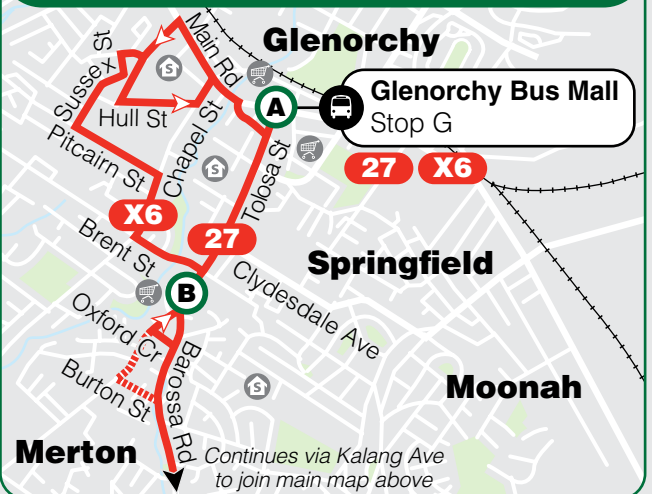

Explanations

- * Bus travels as per Route 9 between Hobart City and Athleen Ave then as per Route 8 to Lenah Valley.
- B** Bus travels via Burton St.
- E** Bus continues as Route 237 to Ogilvie High School.
- F** Bus operates Fridays only.
- G** Bus travels via Girrabong Rd loop on request only.
- L** Bus travels via Lenah Valley Primary School.
- P** Bus travels via Pottery Rd on request only.
- R** Bus travels via Upper Forest Rd on request only.
- S** Bus operates school days only.
- T** Bus travels via Brushy Creek Rd on request only.

i Route X6 stops at MX Stops only. The first set down point on journeys to Glenorchy is Augusta Rd.

i Route 3 does not operate on Weekends, Public Holidays or school holiday weekdays.
Routes 4, 5, 8, 9, 10, 27 & X6 do not operate on Weekends or Public Holidays.

Route X6 stops at MX Stops only.

Routes 4, 5, 7, 8, 9, 10, 27 & X6 do not operate on Weekends or Public Holidays.

Glenorchy - Merton - Lenah Valley - North Hobart - Hobart City

Glenorchy Stop G Tolosa St / Barossa Rd Lenah Valley / Brushy Creek Rd Lenah Valley Rd / Girrorabong Rd Calvary Hospital Elizabeth St / Strahan St **Hobart City** Elizabeth St

Change here for other Metro bus services

Glenorchy inset

- Street Legend**
1. Baldwin Pl
 2. Shirley Blvd
 3. Gordon Ave
 4. Byard St
 5. Summerhill Rd
 6. Mellifont St
 7. Arthur St
 8. Frederick St