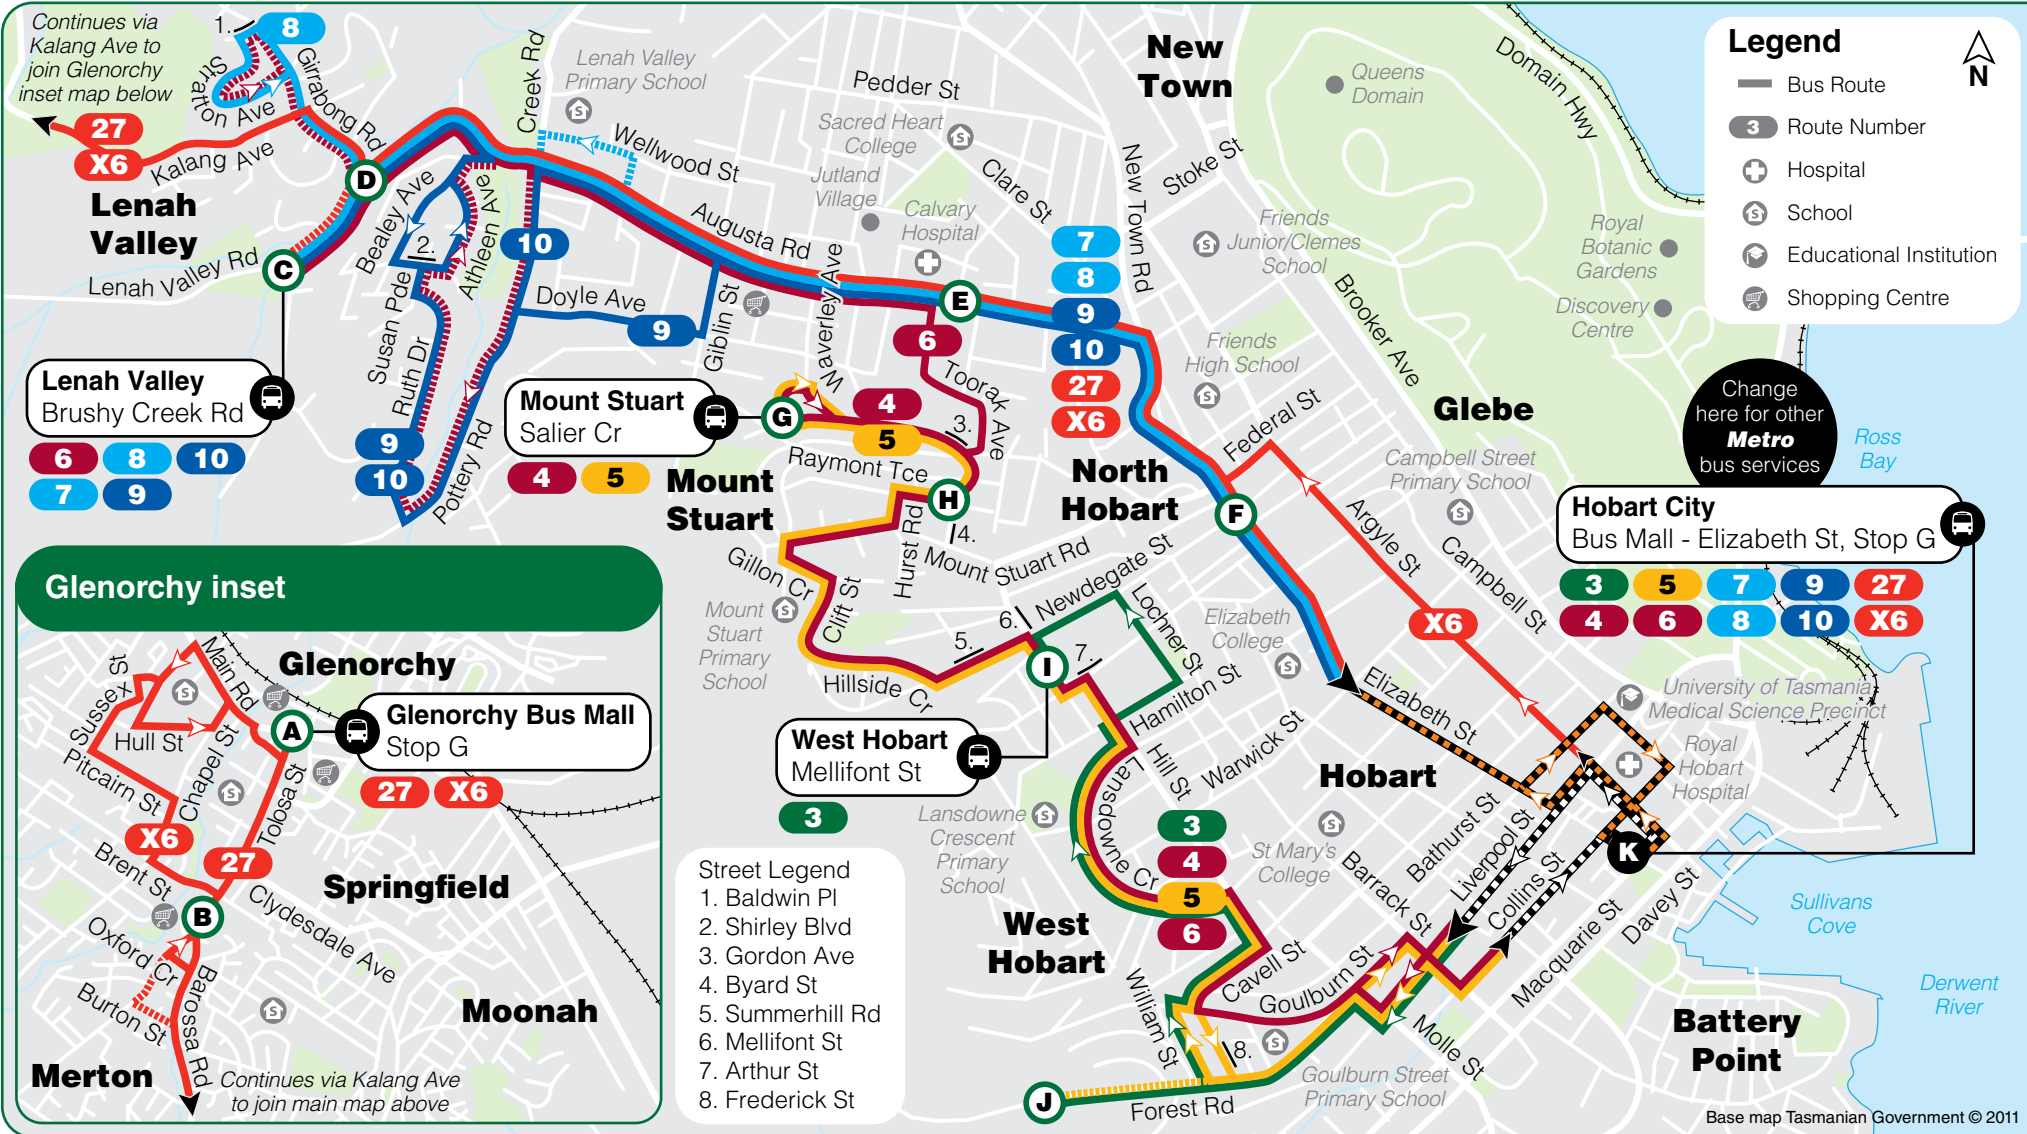

Glenorchy - Merton - Lenah Valley - North Hobart - Hobart City

Glenorchy Stop G   Tolosa St / Barossa Rd   Lenah Valley / Brushy Creek Rd   Lenah Valley Rd / Girrorabong Rd   Calvary Hospital   Elizabeth St / Strahan St   **Hobart City** Elizabeth St

map ref

Look for bus numbers

Monday to Friday

	X6	7.00	7.05	....	7.12	7.17	....	7.31
	8	....	....	7.25	7.29	7.38	7.44	7.52
	10	....	....	7.37	7.38	7.55	7.59	8.07
	9	....	....	7.48	7.49	8.04	8.11	8.20
	8	....	....	8.00	8.04	8.13	8.19	8.27
	X6	7.50	7.56	....	8.07	8.13	....	8.33
	9	....	....	8.10	8.11	8.26	8.33	8.42
	X6	8.15	8.20	....	8.28	8.33	....	8.49
am	7	....	....	8.30	8.32	8.39	8.44	8.52
	7	....	....	8.50	8.52	8.59	9.04	9.12
	X6	8.50	8.55	....	9.03	9.07	....	9.17
	10	....	....	9.00	9.01	9.15	9.19	9.27
	X6	9.20	9.25	....	9.33	9.37	....	9.47
	9	....	....	9.30	9.31	9.44	9.49	9.57
	8	....	....	10.00	10.05	10.14	10.19	10.27
	10	....	....	10.30	10.31	10.44	10.49	10.57
	8	....	....	11.00	11.05	11.14	11.19	11.27
	9	....	....	11.30	11.31	11.44	11.49	11.57
	8	....	....	12.00	12.05	12.14	12.19	12.27
	27	12.30	12.32	....	12.38	12.43	12.48	12.56
	8	....	....	1.00	1.05	1.14	1.19	1.27
	9	....	....	1.30	1.31	1.44	1.49	1.57
	27	2.00	2.02	....	2.08	2.13	2.18	2.26
	10	....	....	2.30	2.31	2.44	2.49	2.57
pm	8	....	....	3.05	3.09	3.19	3.24	3.32
	27	3.20	3.22	....	3.28	3.33	3.38	3.46
	27	3.50	3.52	....	3.58	4.03	4.08	4.16
	27	4.20	4.22	....	4.28	4.33	4.38	4.46
	27	4.50	4.52	....	4.58	5.03	5.08	5.16
	27	5.20	5.22	....	5.28	5.33	5.38	5.46
	27	5.50	5.52	....	5.58	6.03	6.08	6.16

Wheelchair Accessible Services

A number of Metro's bus services are operated by wheelchair accessible buses. Please call 13 22 01 to confirm whether an accessible bus is being used on a particular service.

Metro

For timetables, maps, fares and tickets
call the Information Hotline

13 22 01

or visit

www.metrotas.com.au

Legend

- Bus Route
- Route Number
- Hospital
- School
- Educational Institution
- Shopping Centre

Change here for other Metro bus services

Glenorchy inset