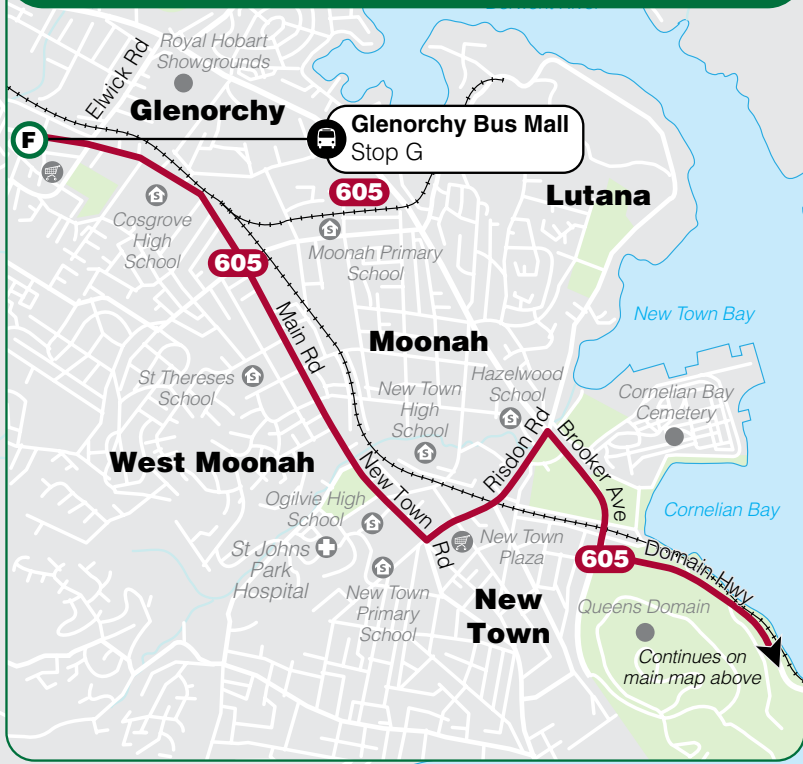

# Camelot Park to Hobart

Buses operate linking:

- Camelot Park
- Shoreline Central
- Rosny Park
- Hobart

See back for detailed route descriptions

**Effective 16 August 2010**

## Bus Route Descriptions

**605** Camelot Park to Glenorchy via Rosny Park & Moonah. Service operates Monday–Friday.

**613** Camelot Park to Hobart via Rosny Park. Service operates Monday–Friday.

**615** Camelot Park to Hobart via Shoreline Central & Rosny Park. Service operates 7 days.

# Metro Route Map 605, 613, 613N, 615, 615N

## Glenorchy insert

**Legend**

- Bus Route
- 605 Route Number
- Hospital
- School
- Educational Institution
- Shopping Centre

N

**Metro**

For timetables, maps, fares and tickets call the Information Hotline