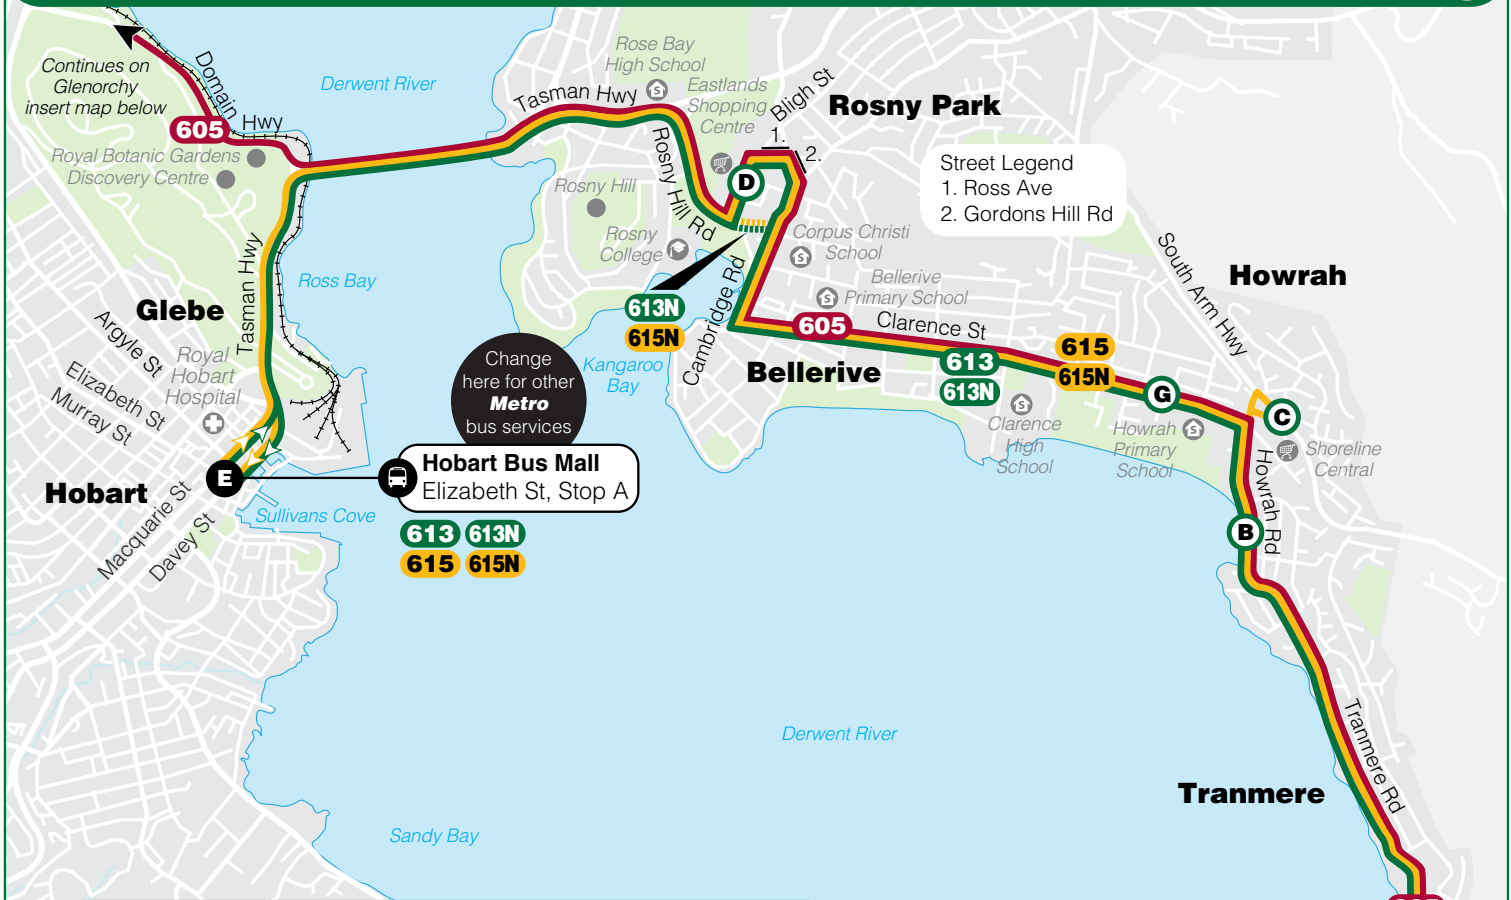

# 13 22 01

or visit

**i** See other side for services to Hobart and bus route map. →

**605**  
**613**  
**615**

**Camelot Park -  
Shoreline Central -  
Rosny Park - Hobart**

Camelot Park    Howrah Rd Stop 34    Shoreline Central    Rosny Park Stop E    **Hobart**    Glenorchy

**615**

**Camelot Park -  
Shoreline Central -  
Rosny Park - Hobart**

Camelot Park    Howrah Rd Stop 34    Shoreline Central    Rosny Park Stop E    **Hobart**

map ref

Look for bus numbers

**Saturday**

	<b>615</b>	7.35	7.41	7.44	7.54	8.07
	<b>615</b>	8.25	8.32	8.34	8.44	8.57
am	<b>615</b>	9.23	9.30	9.32	9.43	9.56
	<b>615</b>	10.23	10.30	10.32	10.43	10.56
	<b>615</b>	11.23	11.30	11.32	11.43	11.56
	<b>615</b>	12.23	12.30	12.32	12.43	12.56
	<b>615</b>	1.23	1.30	1.32	1.42	1.55
	<b>615</b>	2.23	2.30	2.32	2.41	2.54
pm	<b>615</b>	3.23	3.30	3.32	3.41	3.54
	<b>615</b>	4.23	4.30	4.32	4.41	4.54
	<b>615</b>	5.30	5.36	5.38	5.47	6.00
	<b>615</b>	7.30	7.36	7.38	7.47	8.00
	<b>615</b>	9.30	9.36	9.38	9.47	10.00
	<b>615</b>	11.30	11.36	11.38	11.47	12.00

# Metro Route Map 605, 613, 613N, 615, 615N

## Glenorchy insert

**Legend**

- Bus Route
- 605 Route Number
- Hospital
- School
- Educational Institution
- Shopping Centre

N

**Metro**

For timetables, maps, fares and tickets call the Information Hotline