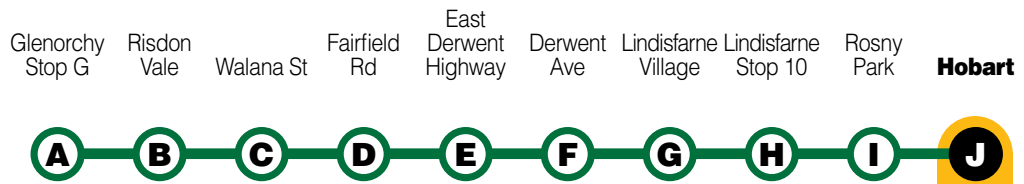

Risdon Vale - Geilston Bay - Lindisfarne - Rose Bay - Rosny Park - **Hobart**

map ref
Look for bus numbers
▼

Monday to Friday (cont...)

	685	....	....	....	5.05	5.08	....	....	5.12	5.23	5.36
	694G	5.05	5.20	....	....	5.30	....	....	5.34	5.40	5.55
	680W	....	....	5.26	5.29	....	5.33	5.40	5.42	....	5.56
	692	....	5.55	....	....	....	6.05	6.11	6.13	....	6.27
pm	685W	....	....	6.05	6.08	6.12	....	....	6.16	6.26	6.39
	694	....	7.00	....	....	7.10	....	....	7.14	7.19	7.31
	692	....	8.05	....	....	....	8.13	8.19	8.21	....	8.36
	694	....	9.05	....	....	9.13	....	....	9.17	9.22	9.36
	692	....	10.05	....	....	....	10.13	10.19	10.21	....	10.36
	694F	....	11.05	....	....	11.15	....	....	11.19	11.24	11.37

Saturday

	692	....	8.03	....	....	....	8.13	8.18	8.20	....	8.32
	694	....	9.03	....	....	9.13	....	....	9.17	9.22	9.35
am	692	....	9.33	....	....	....	9.43	9.48	9.50	....	10.05
	694	....	10.03	....	....	10.13	....	....	10.17	10.22	10.35
	692	....	10.33	....	....	....	10.43	10.48	10.50	....	11.05
	694	....	11.03	....	....	11.13	....	....	11.17	11.22	11.35
	692	....	11.33	....	....	....	11.43	11.48	11.50	....	12.05
	694	....	12.03	....	....	12.13	....	....	12.17	12.22	12.35
	692	....	12.33	....	....	....	12.43	12.48	12.50	....	1.05
	694	....	1.03	....	....	1.13	....	....	1.17	1.22	1.35
	692	....	2.03	....	....	....	2.13	2.18	2.20	....	2.35
	694	....	3.03	....	....	3.13	....	....	3.17	3.22	3.35
pm	692	....	4.03	....	....	....	4.13	4.18	4.20	....	4.34
	694	....	5.03	....	....	5.13	....	....	5.17	5.22	5.35
	692	....	6.03	....	....	....	6.13	6.18	6.20	....	6.34
	694	....	7.05	....	....	7.15	....	....	7.19	7.24	7.37
	692	....	8.05	....	....	....	8.13	8.19	8.21	....	8.36
	694	....	9.05	....	....	9.15	....	....	9.19	9.24	9.37
	692	....	10.05	....	....	....	10.13	10.19	10.21	....	10.36
	694	....	11.05	....	....	11.15	....	....	11.19	11.24	11.37

Sunday & Public Holidays

am	694	....	9.05	....	....	9.15	....	....	9.19	9.24	9.37
	692	....	10.05	....	....	....	10.15	10.20	10.22	....	10.36
	694	....	11.05	....	....	11.15	....	....	11.19	11.24	11.37
	692	....	12.05	....	....	....	12.15	12.20	12.22	....	12.36
	694	....	1.05	....	....	1.15	....	....	1.19	1.24	1.37
	692	....	2.05	....	....	....	2.15	2.20	2.22	....	2.36
pm	694	....	3.05	....	....	3.15	....	....	3.19	3.24	3.37
	692	....	4.05	....	....	....	4.15	4.20	4.22	....	4.36
	694	....	5.05	....	....	5.15	....	....	5.19	5.24	5.37
	692	....	6.05	....	....	....	6.15	6.20	6.22	....	6.36
	694	....	7.05	....	....	7.15	....	....	7.19	7.24	7.37

Explanations

- **F** Bus operates on Friday only.
- **G** Bus continues to/departs from Glenorchy (via Bowen Bridge and Elwick Rd).
- **S** Bus operates on School days only.
- **W** Bus continues to/from Walana St terminus.

See other side for services to Risdon Vale. →