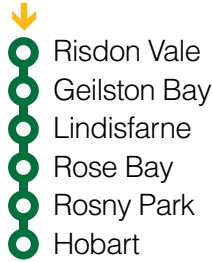

Look for bus numbers

131
132
680
685
690
692
694

Risdon Vale to Hobart

Buses operate linking:

See back for detailed route descriptions

Effective 16 August 2010

Bus Route Descriptions

- 131** Granton to Rosny Park via Lindisfarne. Service operates Monday–Friday.

- 132** Rosny Park to Old Beach via Lindisfarne & Risdon Vale. Service operates Monday–Friday.

- 680** Geilston Bay to Hobart via Lindisfarne. Service operates Monday–Friday.

- 685** Geilston Bay to Hobart via Lindisfarne & Rosny Park. Service operates Monday–Friday.

- 690** Risdon Vale to Hobart via Lindisfarne. Service operates Monday–Friday.

- 692** Risdon Vale to Hobart via Lindisfarne. Service operates 7 days.

- 694** Risdon Vale to Hobart via Lindisfarne & Rosny Park. Service operates 7 days.

- Street Legend**
1. Marril St
 2. St Helens St
 3. Cottesloe St
 4. Henley St
 5. Wellington St
 6. Golf Links Rd
 7. Lindhill Ave
 8. Adina St
 9. Lantana Rd
 10. Sycamore Rd

- Legend**
- Bus Route
 - 680 Route Number
 - + Hospital
 - 🏠 School
 - 🎓 Educational Institution
 - 🛒 Shopping Centre