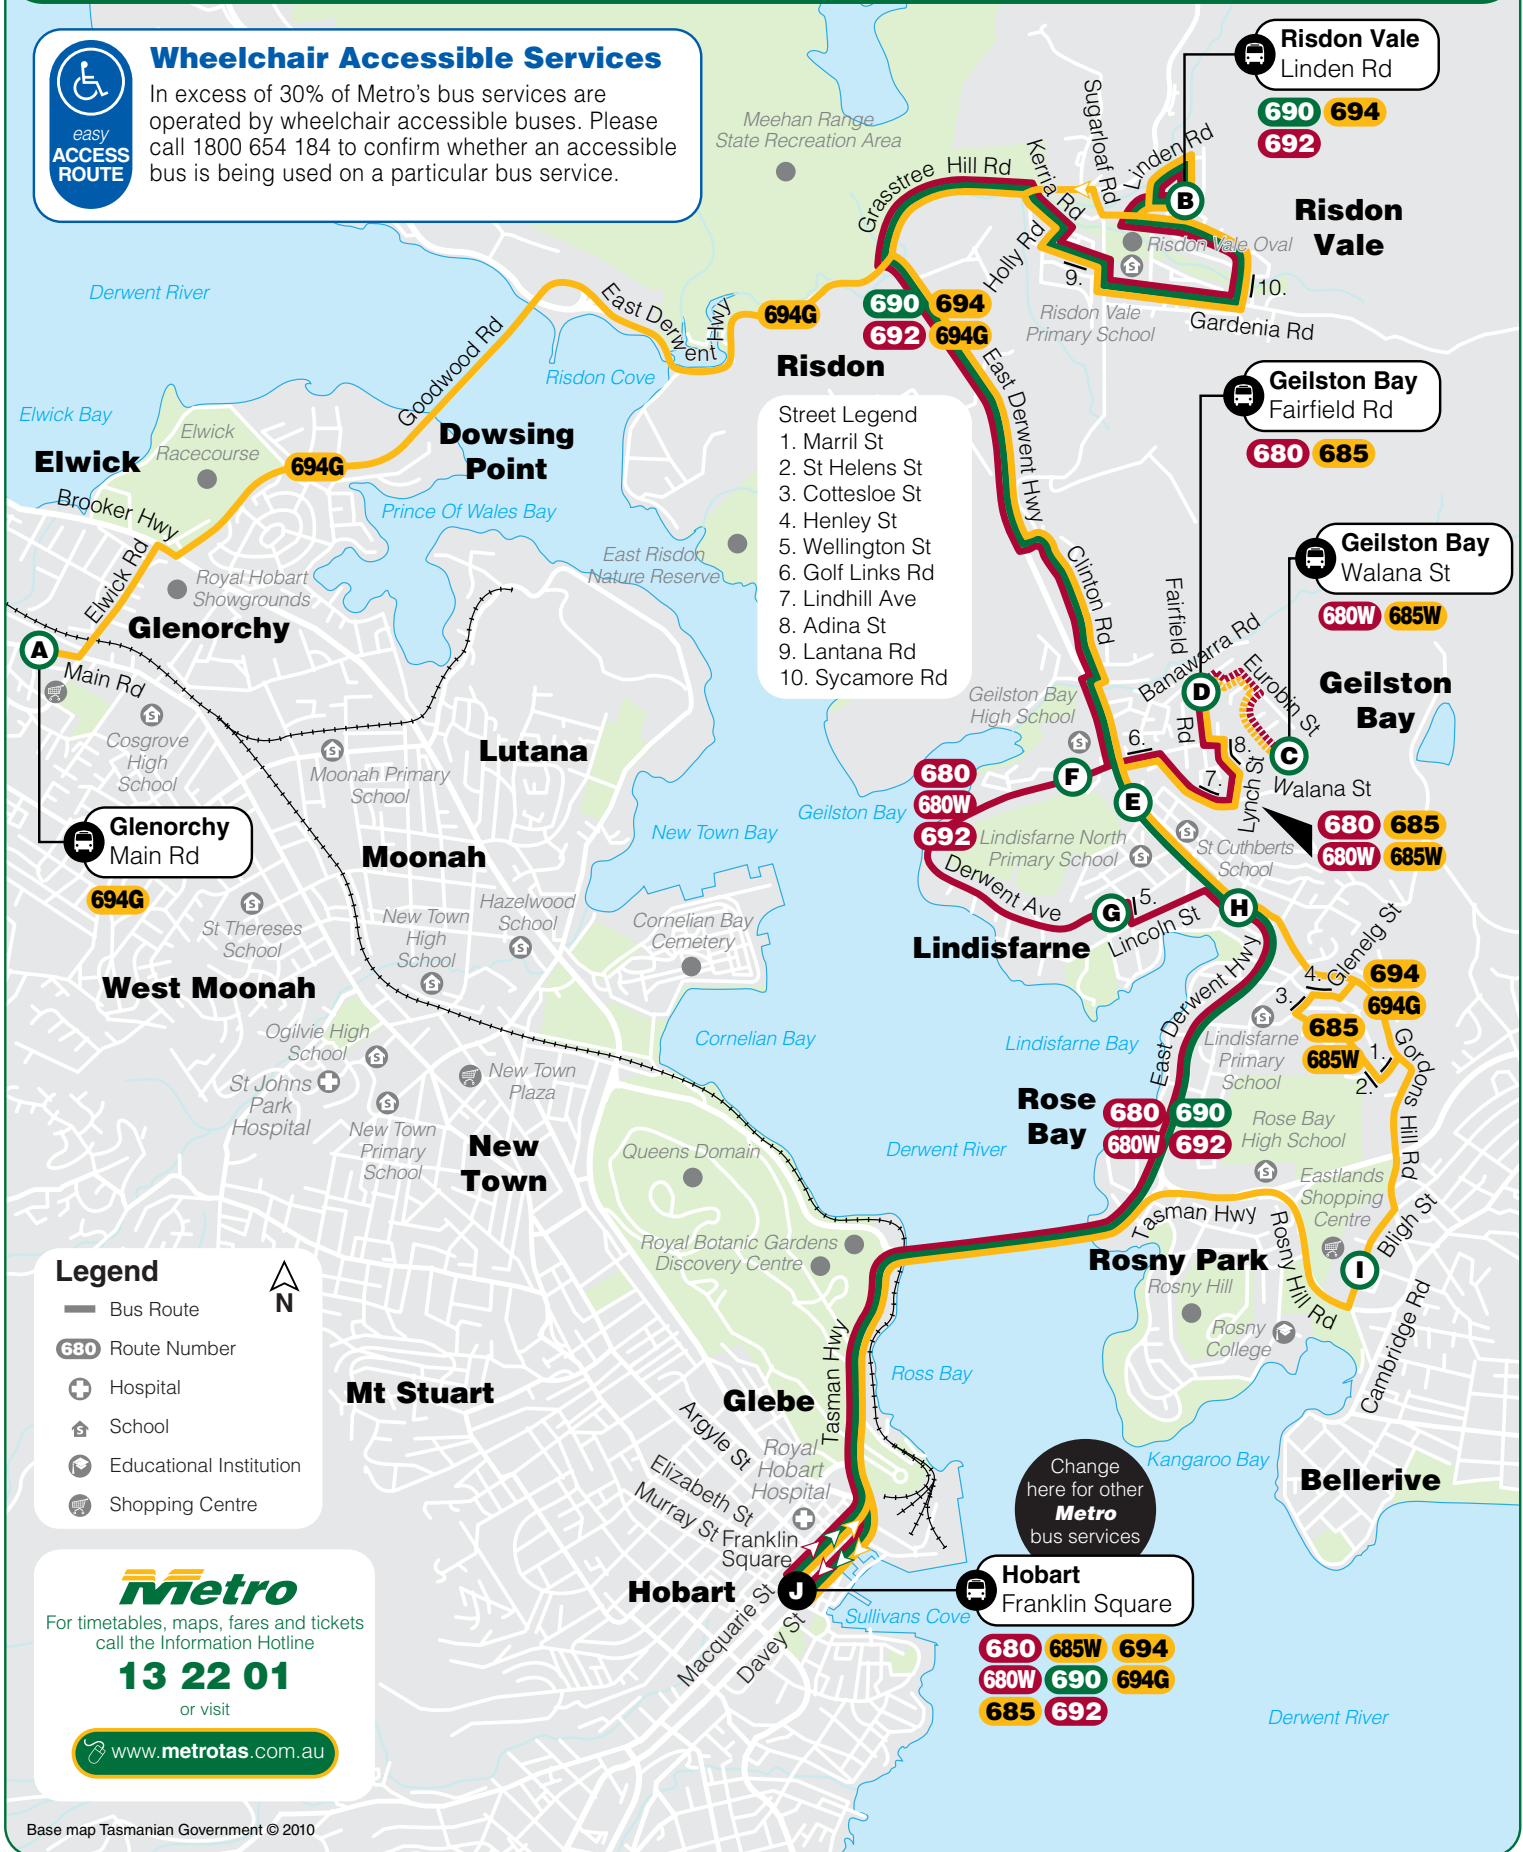

Metro Route Map 680, 685, 690, 692, 694

Wheelchair Accessible Services

In excess of 30% of Metro's bus services are operated by wheelchair accessible buses. Please call 1800 654 184 to confirm whether an accessible bus is being used on a particular bus service.

1. **Street Legend**
1. Marril St
  2. St Helens St
  3. Cottesloe St
  4. Henley St
  5. Wellington St
  6. Golf Links Rd
  7. Lindhill Ave
  8. Adina St
  9. Lantana Rd
  10. Sycamore Rd

1. **Legend**
2. Bus Route
   - 680 Route Number
   - + Hospital
   - 🏠 School
   - 🎓 Educational Institution
   - 🛒 Shopping Centre

Metro
For timetables, maps, fares and tickets call the Information Hotline
13 22 01
or visit
www.metrotas.com.au