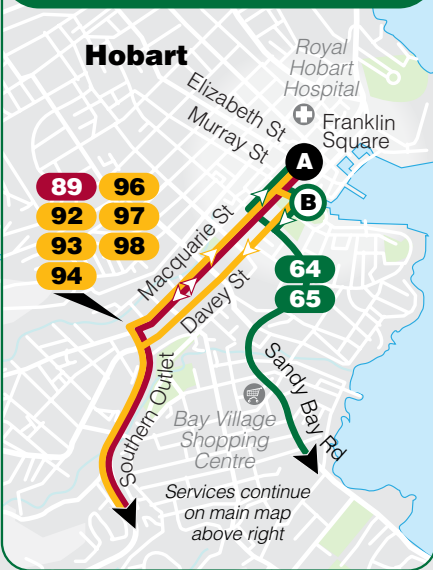

### Explanations

- A** Via Beach Rd, Margate.
- B** Via Browns Rd, Kingston.
- C** Travels Harrington St to St Marys School.
- D** Via Antarctic Division.
- F** Via Beach Rd, Snug.
- G** Bus operates on Thursdays only.
- H** Via Hobart College on School days only.
- J** Via Bruny Island Ferry Terminal, Kettering, on request only.

# Metro Route Map

## Legend

- Bus Route
- 605 Route Number

## Hobart insert

Change here for other Metro bus services

**Hobart**  
Franklin Square

64	92	96
65	93	97
89	94	98

**Wellington Park**  
Marilyn Rd, Huon Rd

**Tolmans Hill**  
Summers Rd

**Fern Tree**  
Huon Rd