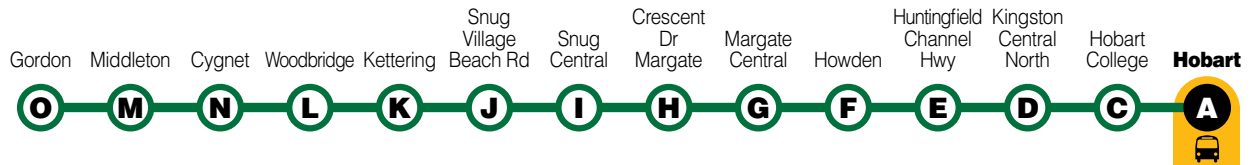

Cygnet - Gordon - Channel - Margate - Howden - Hobart

65 94
89 96
92 97
93 98

map ref
Look for bus numbers

Monday to Friday

am	96AMB	...	6.32	...	6.42	6.47	...	6.52	6.56	7.02	...	7.05	7.22	...	7.42
	98U	...	...	6.40	...	...	...	7.15	...	7.25	...	7.29	...	...	7.52
	89B	...	...	...	...	...	...	...	...	...	7.15	...	7.50	...	8.15
	94NCS	...	...	...	7.05	7.13	...	7.20	...	7.34	...	7.38	...	...	8.02
	65AL	...	...	...	...	...	...	...	7.27	7.34	...	7.38	7.47	...	8.27
	94ALBHS	...	...	...	7.30	7.36	...	7.45	7.49	7.58	...	8.02	8.15	8.25	8.45
	92AV	...	...	...	...	...	...	...	7.50	7.59	...	8.03	8.20	...	8.45
	97ANHS	7.25	7.30	...	7.40	7.46	...	7.55	7.59	8.08	...	8.12	...	8.25	8.50
	94AUV	...	...	...	7.40	7.46	...	7.55	7.59	8.08	...	8.12	...	...	8.50
	94KFAB	...	...	...	9.10	9.20	9.29	9.30	9.34	9.40	...	9.44	9.50	...	10.10
	98UG	...	...	10.00	...	...	...	10.30	...	10.35	...	10.39	...	...	11.00
	93AL	...	...	...	...	...	11.13	11.14	11.17	11.21	...	11.25	11.35	Transfer	...
pm	94JDB	...	...	...	3.30	3.35	...	3.40	...	3.50	...	3.54	4.02	...	4.25
	93DU	...	...	...	...	...	4.49	4.50	...	4.56	...	5.00	...	...	5.24
	98UG	...	...	5.10	...	...	...	5.30	...	5.35	...	5.39	...	...	6.05

Saturday

am	93AMB	...	...	...	...	...	8.08	8.09	8.15	8.17	...	8.22	8.35	...	8.50
pm	93ALB	...	...	...	...	...	12.50	12.51	12.57	12.59	...	1.04	1.12	...	1.27
	93AMB	...	...	...	...	...	6.10	6.11	6.17	6.19	...	6.24	6.37	...	6.52

Explanations

- **A** Via Beach Rd, Margate.
- **B** Via Browns Rd, Kingston.
- **C** Travels Harrington St to St Marys School.
- **D** Via Antarctic Division.
- **F** Via Beach Rd, Snug.
- **G** Bus operates on Thursdays only.
- **H** Via Hobart College on School days only.
- **J** Via Bruny Island Ferry Terminal, Kettering, on request only.

- **K** Via Bruny Island Ferry Terminal.
- **L** Via Maranoa Rd, Redwood Rd, Channel Hwy.
- **M** Via Maranoa Heights (Maranoa Rd, Redwood Rd, Hawthorn Dr and Algona Rd).
- **N** Not via Kingston Central.
- **P** Bus departs from Stop O Franklin Square Hobart.
- **R** Via Beach Rd, Margate and Beach Rd, Snug on request only.

- **S** Bus operates on School days only.
- **T** Via Beach Rd, Snug, on request only.
- **U** Via Kingston Central on request only.
- **V** Bus operates on School holidays only.

i Times in **bold** are scheduled. All other times are approximate.

i No service on Sundays or Public Holidays.

i See other side for bus route map. →