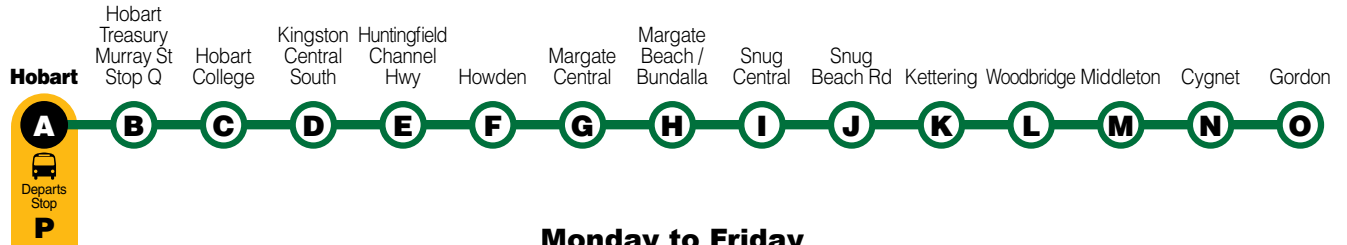

Hobart - Howden - Margate - Channel - Gordon - Cygnet

64 94
89 96
92 97
93 98

map ref
Look for bus numbers

Monday to Friday

am	64	P8.00	8.01	...	8.27	8.32	...	8.35	...	8.42	...	8.50	8.57	...	9.55	...
	98G		9.00	...	9.12	9.15	...	9.20	...	9.25	...	...	...	...	...	...
	93LA	10.35	10.36	...	10.47	10.51	...	10.58	11.00	11.10	...	...	...	...	...	...
	94HATJ		2.30	2.37	2.48	2.51	...	2.56	2.58	3.06	...	3.16	3.25	...	...	...
	93HLAS	4.00	4.01	4.07	4.18	4.22	...	4.29	4.31	4.37	4.41	...	...	...	...	...
	97HAS		4.10	4.16	4.27	4.30	...	4.37	4.39	4.45	...	4.55	5.05	5.15	...	5.22
	98G		4.10	...	4.23	4.25	...	4.30	...	4.35	...	...	...	...	5.05	...
pm	93AV	4.10	4.11	...	4.22	4.25	...	4.32	4.34	4.40	4.44	...	...	...	...	...
	98		5.10	...	5.25	5.29	...	5.35	...	5.40	...	...	...	...	6.17	...
	96ATJ		5.15	...	5.30	5.34	...	5.40	5.42	5.50	...	6.00	6.10	6.20	...	...
	92AB	5.30	5.31	...	5.45	5.55	...	6.01	6.05	...	...	...	...	...	...	...
	89	5.35	...	...	5.50	...	6.20	...	...	...	...	...	...	...	...	...
	94MRJ	6.13	6.14	...	6.26	6.36	...	6.42	...	6.49	...	6.59	7.11	...	...	...

Saturday

pm	93BLA	12.10	12.11	...	12.23	12.27	...	12.34	12.36	12.41	12.46	...	...	...	...	...
	93BMA	5.25	5.26	...	5.38	5.47	...	5.53	5.55	6.03	6.06	...	...	...	...	...