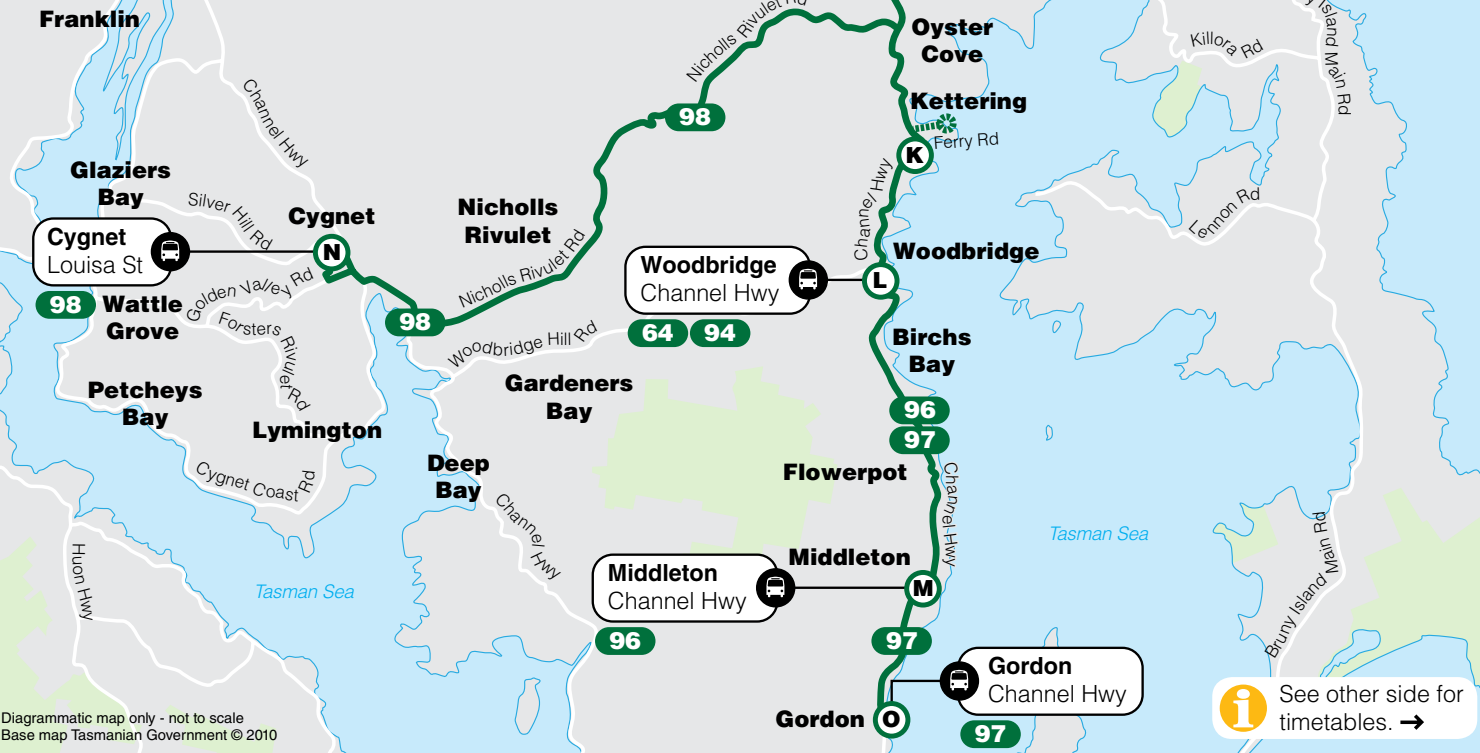

# Metro Route Map

## Legend

- Bus Route
- 605 Route Number

## Hobart insert

Change here for other Metro bus services

**Hobart**  
Franklin Square

64	92	96
65	93	97
89	94	98

**Wellington Park**  
Marilyn Rd, Huon Rd

**Tolmans Hill**  
Summers Rd

**Fern Tree**  
Huon Rd

**Leslie Vale**  
Huon Hwy

**Dynnyrne**  
Macquarie St, Olinda Gv

**Sandy Bay**  
Sandy Bay Rd, Channel Hwy

**Taroona**  
Channel Hwy

For more detail on services in this area, see Hobart insert map below left