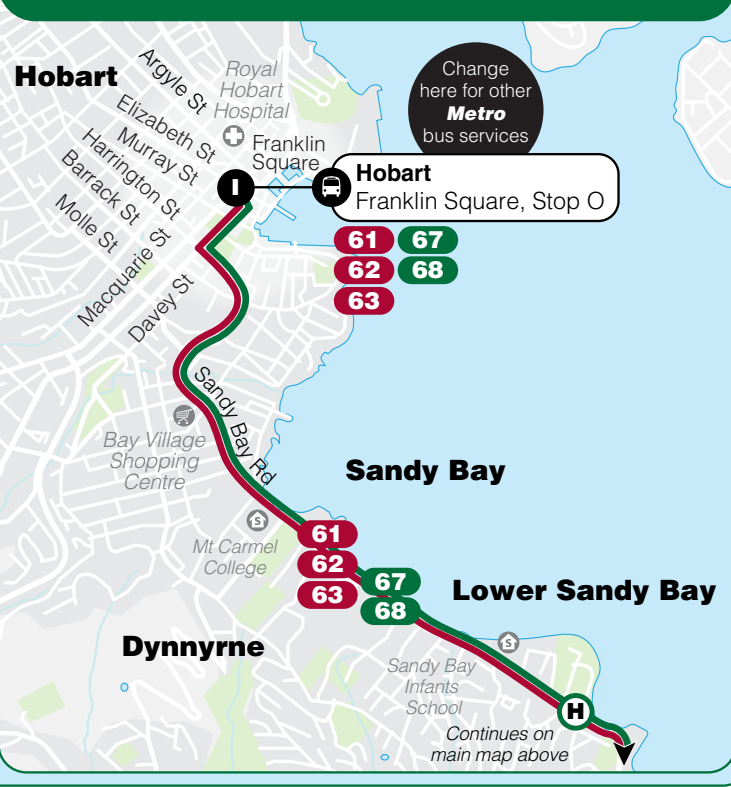

i See other side for services to Hobart and bus route map. →

i Times in **bold** are scheduled. All other times are approximate.

Blackmans Bay - Maranoa Heights - Summerleas - Kingston - Channel Hwy - Sandy Bay - **Hobart**

Blackmans Bay / Wells Pde Maranoa Hts / Hawthorn Dr Roslyn Ave / Jindabyne Rd Summerleas Rd / Greenhill Dr Kingston Central North Channel Hwy / Baringa Rd Lower Sandy Bay Stop 25 **Hobart**

map ref

Look for bus numbers

Explanations

- F** Bus operates Fridays only.
- J** Bus commences from Roslyn Ave / Pearsall Ave at 7.19am.
- O** Bus operates via Southern Outlet.
- S** Bus operates school days only.

Metro Route Map 61, 62, 63, 67, 68

1. Nolan Cr
2. Adelong Dr
3. Whitewater Cr
4. Maranoa Rd
5. Church St
6. Hawthorn Dr

Hobart insert

Change here for other Metro bus services

Hobart
Franklin Square, Stop O

61 67
62 68
63

67 anti-clockwise loop
68 clockwise loop