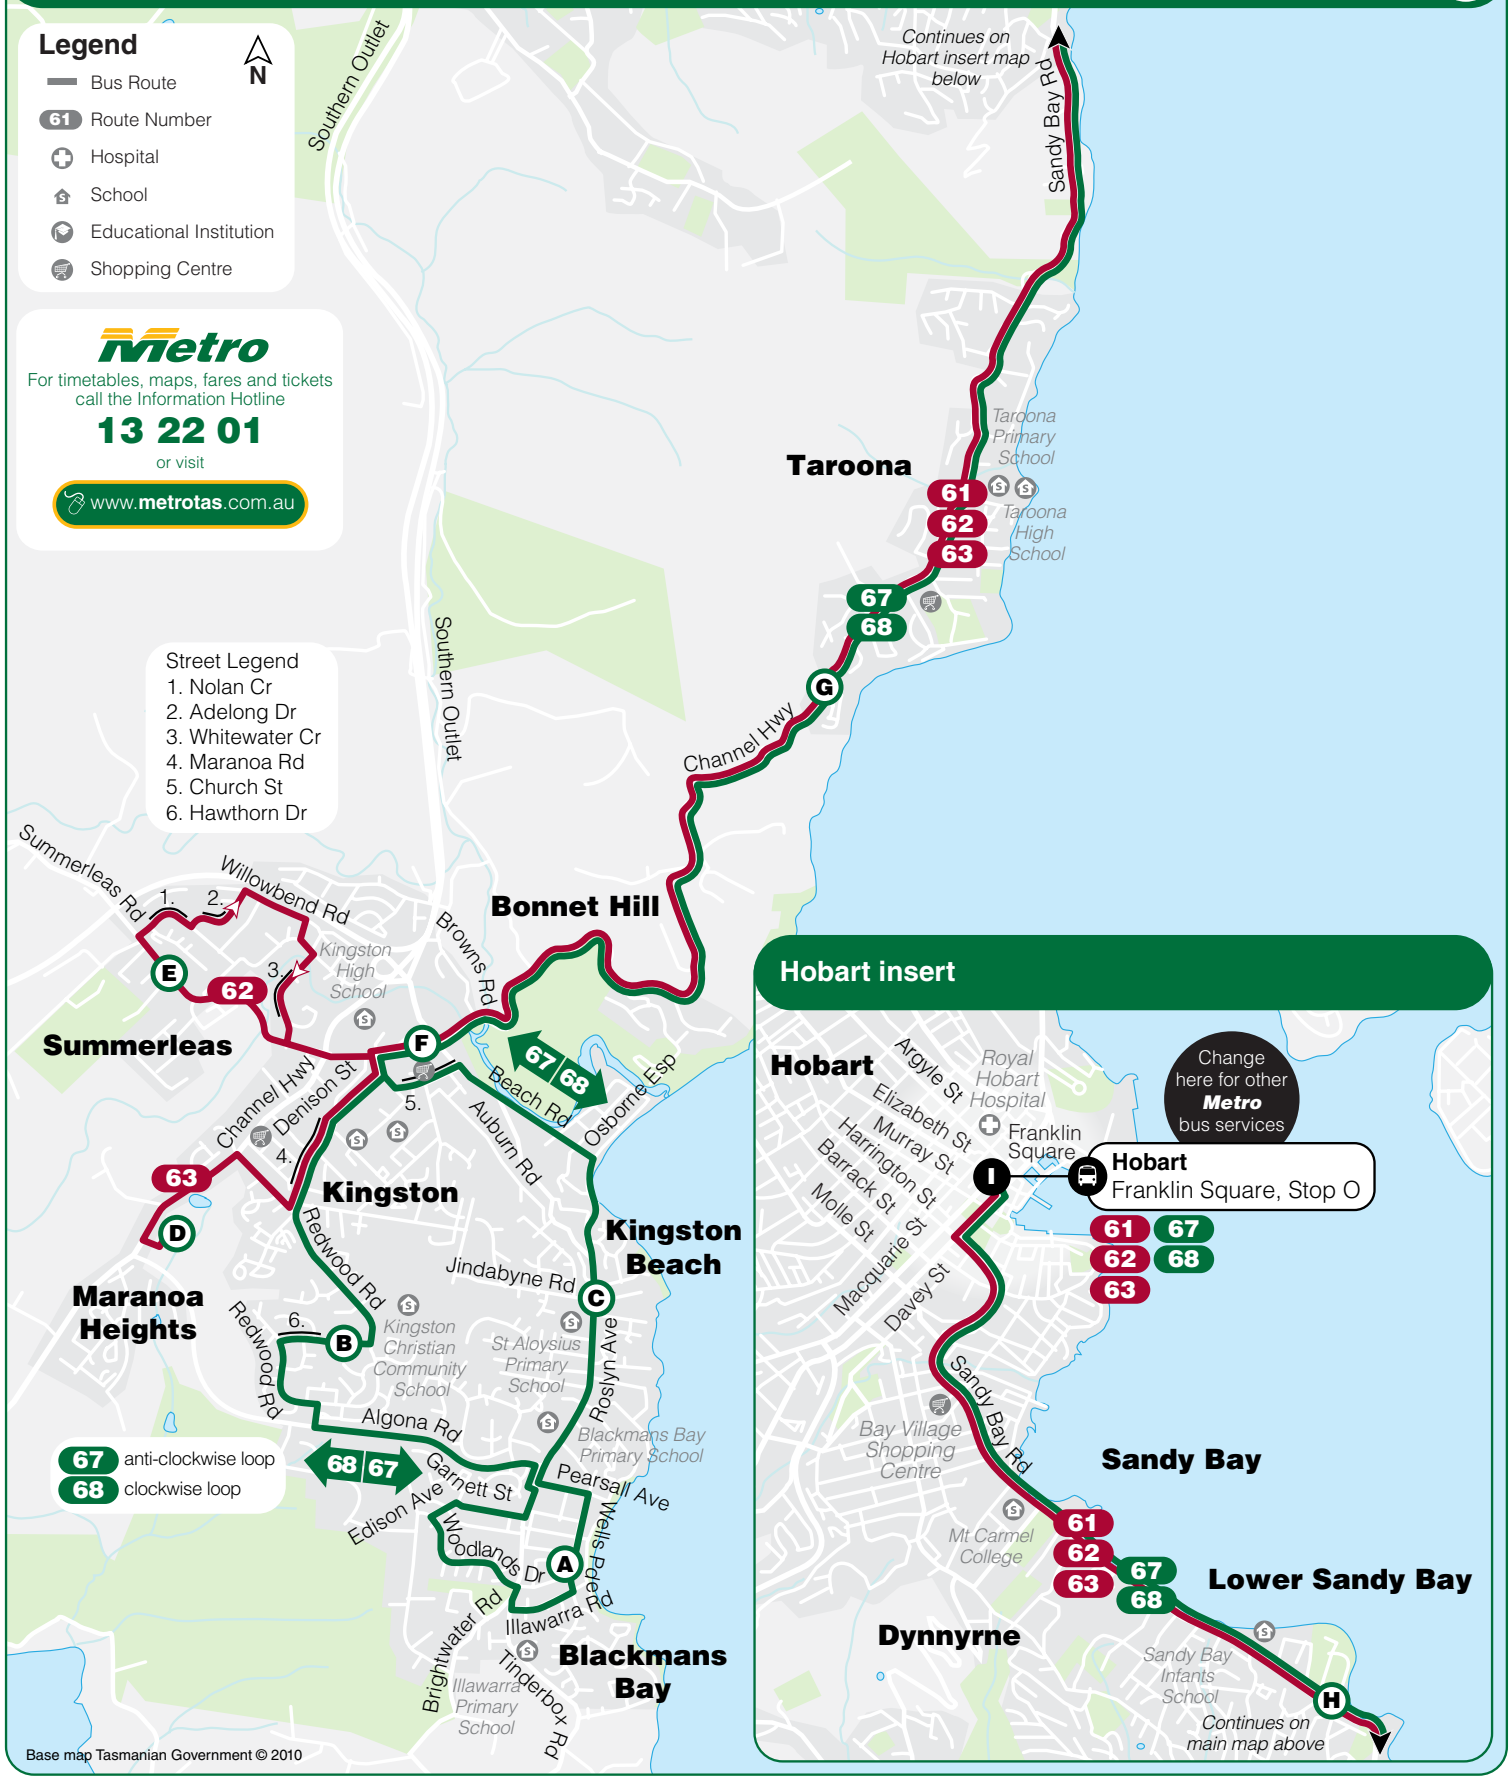

i See other side for services to Hobart and bus route map. →

i Times in **bold** are scheduled. All other times are approximate.

Blackmans Bay - Maranoa Heights - Summerleas - Kingston - Channel Hwy - Sandy Bay - **Hobart**

Blackmans Bay / Wells Pde Maranoa Hts / Hawthorn Dr Roslyn Ave / Jindabyne Rd Summerleas Rd / Greenhill Dr Kingston Central North Channel Hwy / Baringa Rd Lower Sandy Bay Stop 25 **Hobart**

map ref

Look for bus numbers

Explanations

- F** Bus operates Fridays only.
- J** Bus commences from Roslyn Ave / Pearsall Ave at 7.19am.
- O** Bus operates via Southern Outlet.
- S** Bus operates school days only.

Metro Route Map 61, 62, 63, 67, 68

1. Nolan Cr
2. Adelong Dr
3. Whitewater Cr
4. Maranoa Rd
5. Church St
6. Hawthorn Dr

Hobart insert

Change here for other Metro bus services

Hobart
Franklin Square, Stop O

61 67
62 68
63

67 anti-clockwise loop
68 clockwise loop