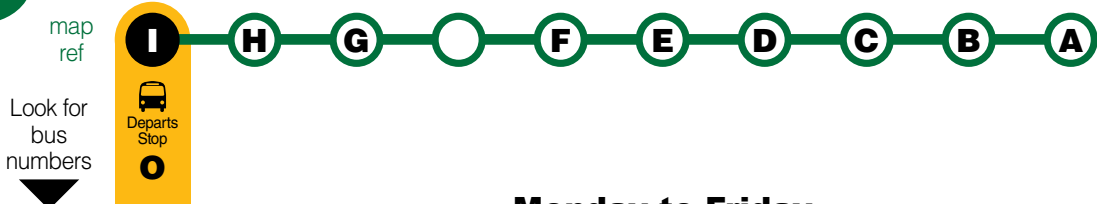

Hobart - Sandy Bay - Channel Hwy - Kingston - Summerleas - Maranoa Heights - Blackmans Bay

Hobart   Lower   Channel   Kingston   Summerleas   Roslyn Ave /   Maranoa   Blackmans
Franklin   Sandy   Hwy /   Central   Rd /   Antarctic   Hts /   Bay /
Sq   Bay   Baringa   South   Greenhill   Division   Jindabyne   Hawthorn   Wells Pde
Stop 25   Rd   Terminus   Dr   Rd   Dr

Monday to Friday

	67	....	....	....	....	....	....	....	....	5.56	6.05
	67	....	....	....	....	....	....	....	....	6.19	6.28
	61	6.30	6.38	6.45	....	6.54	....	....	....	....	....
	61	7.00	7.08	7.15	....	7.24	....	....	....	....	....
	56	7.35	7.43	7.58	7.58	....	....	....	....	....	....
	64	8.00	8.10	8.15	....	8.27	....	W8.31	....	....	....
am	62	....	....	....	....	8.43	8.46	....	....	....	....
	62	8.40	8.49	8.55	....	9.08	9.10	....	....	....	....
	63	9.10	9.19	9.25	....	9.38	....	9.44	....	....	....
	62	9.40	9.49	9.55	....	10.08	10.10	....	....	....	....
	63	10.10	10.19	10.25	....	10.38	....	10.44	....	....	....
	62	10.40	10.49	10.55	....	11.08	11.10	....	....	....	....
	63	11.10	11.19	11.25	....	11.38	....	11.44	....	....	....
	62	11.40	11.49	11.55	....	12.08	12.10	....	....	....	....
	63	12.10	12.19	12.25	....	12.38	....	12.44	....	....	....
	62	12.40	12.49	12.55	....	1.08	1.10	....	....	....	....
	63	1.10	1.19	1.25	....	1.38	....	1.44	....	....	....
	62	1.40	1.49	1.55	....	2.08	2.10	....	....	....	....
	61	2.10	2.19	2.27	....	2.38	....	....	....	....	....
	62	2.35	2.44	2.52	....	3.03	3.05	....	....	....	....
	61	3.05	3.14	3.22	....	3.37	....	....	....	....	....
	62	3.35	3.44	3.52	....	4.05	4.07	....	....	....	....
	62S	3.50	3.59	4.08	....	4.24	T4.27	....	....	....	....
	56	4.05	4.15	4.32	4.32	....	....	....	....	....	....
	62	4.20	4.30	4.38	....	4.52	4.54	....	....	....	....
	56	4.35	4.45	5.02	5.02	....	....	....	....	....	....
pm	62	4.50	5.00	5.08	....	5.21	5.23	....	....	....	....
	56	5.05	5.16	5.32	5.32	....	....	....	....	....	....
	61	5.15	5.26	5.35	....	5.53	....	....	....	....	....
	62	5.35	5.46	5.55	....	6.05	6.07	....	....	....	....
	61	5.55	6.04	6.13	....	6.27	....	....	....	....	....
	62	6.15	6.23	6.30	....	6.43	6.45	....	....	....	....
	68	6.40	6.48	6.55	....	7.04	....	....	7.10	....	7.16
	67	7.10	7.18	7.25	....	7.34	....	....	....	7.38	7.48
	68	7.40	7.48	7.55	....	8.04	....	....	8.10	....	8.16
	68	8.10	8.18	8.25	....	8.34	....	....	8.40	....	8.46
	67	9.10	9.18	9.25	....	9.34	....	....	....	9.38	9.48
	68	10.10	10.18	10.25	....	10.34	....	....	10.40	....	10.46
	67	11.10	11.18	11.25	....	11.34	....	....	....	11.38	11.48
am	68F	12.10	12.18	12.25	....	12.34	....	....	....	12.40	12.46
	68F	1.15	1.23	1.30	....	1.37	....	....	R1.42	....	....

Wheelchair Accessible Services

In excess of 30% of Metro's bus services are operated by wheelchair accessible buses. Please call 1800 654 184 to confirm whether an accessible bus is being used on a particular bus service.

i See other side for services to Hobart and bus route map. →

i Times in **bold** are scheduled. All other times are approximate.