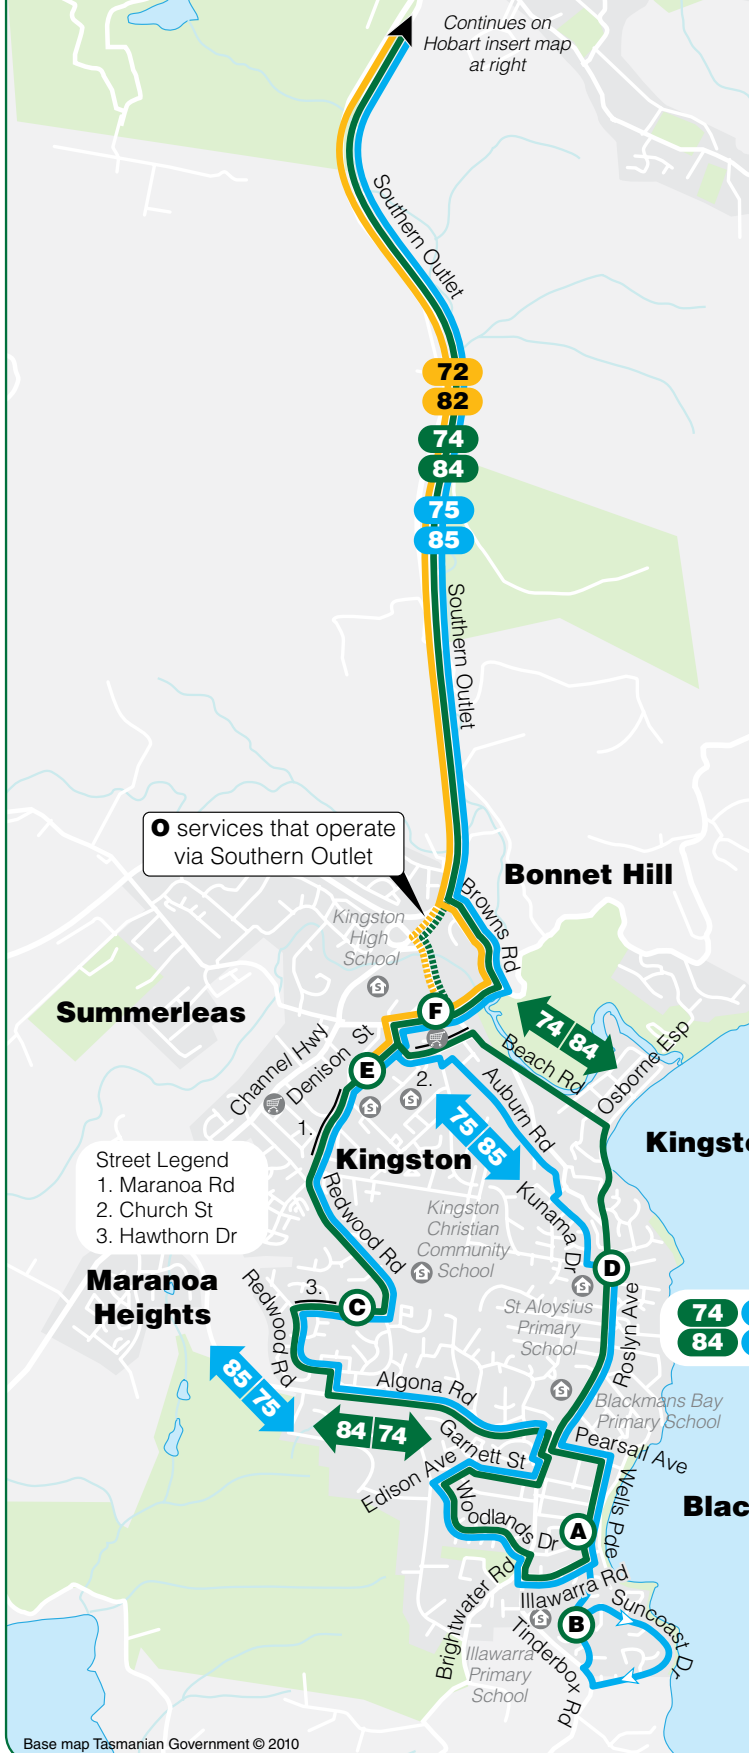

Blackmans Bay - Maranoa Heights - Kingston - Southern Outlet - **Hobart**

Blackmans Roslyn Maranoa
Bay / Ave / Hts /
Wells Pde Jindabyne Hawthorn
Rd Rd Dr Dr
Kingston / Kingston
Central
North **Hobart**

map
ref
Look for
bus
numbers

Saturday

93M	....	....	8.25	8.35	8.50
74	8.57	9.02	....	9.11	9.30
84	9.20	....	9.29	9.36	9.55
74	9.52	9.57	....	10.06	10.25
84	10.20	....	10.29	10.36	10.55
74	10.52	10.57	....	11.06	11.25
84	11.20	....	11.29	11.36	11.55
74	11.52	11.57	....	12.06	12.25
84	12.20	....	12.29	12.36	12.55
93L	....	....	....	1.12	1.27
74	12.52	12.57	....	1.06	1.25
84	1.20	....	1.29	1.36	1.55
74	1.52	1.57	....	2.06	2.25
84	2.20	....	2.29	2.36	2.55
74	2.52	2.57	....	3.06	3.25
84	3.20	....	3.29	3.36	3.55
74	3.52	3.57	....	4.06	4.25
84	4.20	....	4.29	4.36	4.55
74	4.52	4.57	....	5.06	5.25
84	5.20	....	5.29	5.36	5.55
93M	....	....	6.28	6.37	6.52

Explanations

- **B** Bus operates via Browns Rd.
- **C** Service operates as Route 92 during school holidays. Commences at Junction of Redwood Rd & Wattle St at 8.07am.
- **D** Bus operates via Antarctic Division.
- **H** Bus operates via Hobart College on school days only.
- **L** Bus operates via Maranoa Rd, Redwood Rd, Channel Hwy.
- **M** Bus operates via Maranoa Heights (Maranoa Rd, Redwood Rd, Hawthorn Dr & Algona Rd).
- **N** Bus commences from Howden at 7.15am.
- **O** Bus operates via Southern Outlet.
- **R** Bus commences from Roslyn Ave / Pearsall Ave at 7.50am.
- **S** Bus operates school days only.
- **W** Bus commences from Redwood Rd / Wattle St at 8.35am.

i See other side for services to Kingston & Blackmans Bay. →

i Times in **bold** are scheduled. All other times are approximate.

i No service on Sundays or Public Holidays.

Wheelchair Accessible Services

In excess of 30% of Metro's bus services are operated by wheelchair accessible buses. Please call 1800 654 184 to confirm whether an accessible bus is being used on a particular bus service.

Metro Route Map 72, 74, 75, 82, 84, 85

Legend

- Bus Route
- Route Number
- Hospital
- School
- Educational Institution
- Shopping Centre

Metro
For timetables, maps, fares and tickets call the Information Hotline
13 22 01
or visit
www.metrotas.com.au

Base map Tasmanian Government © 2010