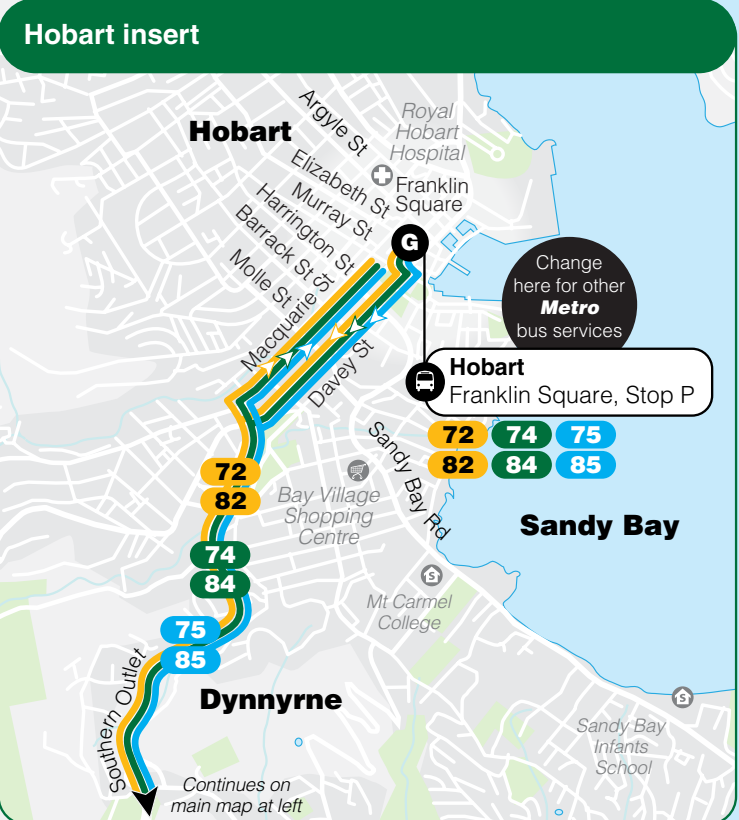

Blackmans Bay - Maranoa Heights - Kingston - Southern Outlet - **Hobart**

Blackmans Roslyn Maranoa
Bay / Ave / Hts /
Wells Pde Jindabyne Hawthorn
Rd Rd Dr Dr
Kingston / Kingston
Central
North **Hobart**

map
ref
Look for
bus
numbers

Saturday

93M	....	....	8.25	8.35	8.50
74	8.57	9.02	....	9.11	9.30
84	9.20	....	9.29	9.36	9.55
74	9.52	9.57	....	10.06	10.25
84	10.20	....	10.29	10.36	10.55
74	10.52	10.57	....	11.06	11.25
84	11.20	....	11.29	11.36	11.55
74	11.52	11.57	....	12.06	12.25
84	12.20	....	12.29	12.36	12.55
93L	....	....	....	1.12	1.27
74	12.52	12.57	....	1.06	1.25
84	1.20	....	1.29	1.36	1.55
74	1.52	1.57	....	2.06	2.25
84	2.20	....	2.29	2.36	2.55
74	2.52	2.57	....	3.06	3.25
84	3.20	....	3.29	3.36	3.55
74	3.52	3.57	....	4.06	4.25
84	4.20	....	4.29	4.36	4.55
74	4.52	4.57	....	5.06	5.25
84	5.20	....	5.29	5.36	5.55
93M	....	....	6.28	6.37	6.52

Explanations

- **B** Bus operates via Browns Rd.
- **C** Service operates as Route 92 during school holidays. Commences at Junction of Redwood Rd & Wattle St at 8.07am.
- **D** Bus operates via Antarctic Division.
- **H** Bus operates via Hobart College on school days only.
- **L** Bus operates via Maranoa Rd, Redwood Rd, Channel Hwy.
- **M** Bus operates via Maranoa Heights (Maranoa Rd, Redwood Rd, Hawthorn Dr & Algona Rd).
- **N** Bus commences from Howden at 7.15am.
- **O** Bus operates via Southern Outlet.
- **R** Bus commences from Roslyn Ave / Pearsall Ave at 7.50am.
- **S** Bus operates school days only.
- **W** Bus commences from Redwood Rd / Wattle St at 8.35am.

i See other side for services to Kingston & Blackmans Bay. →

i Times in **bold** are scheduled. All other times are approximate.

i No service on Sundays or Public Holidays.

Wheelchair Accessible Services

In excess of 30% of Metro's bus services are operated by wheelchair accessible buses. Please call 1800 654 184 to confirm whether an accessible bus is being used on a particular bus service.

Metro Route Map 72, 74, 75, 82, 84, 85

Legend

- Bus Route
- Route Number
- Hospital
- School
- Educational Institution
- Shopping Centre

Metro
For timetables, maps, fares and tickets call the Information Hotline
13 22 01
or visit
www.metrotas.com.au

Base map Tasmanian Government © 2010