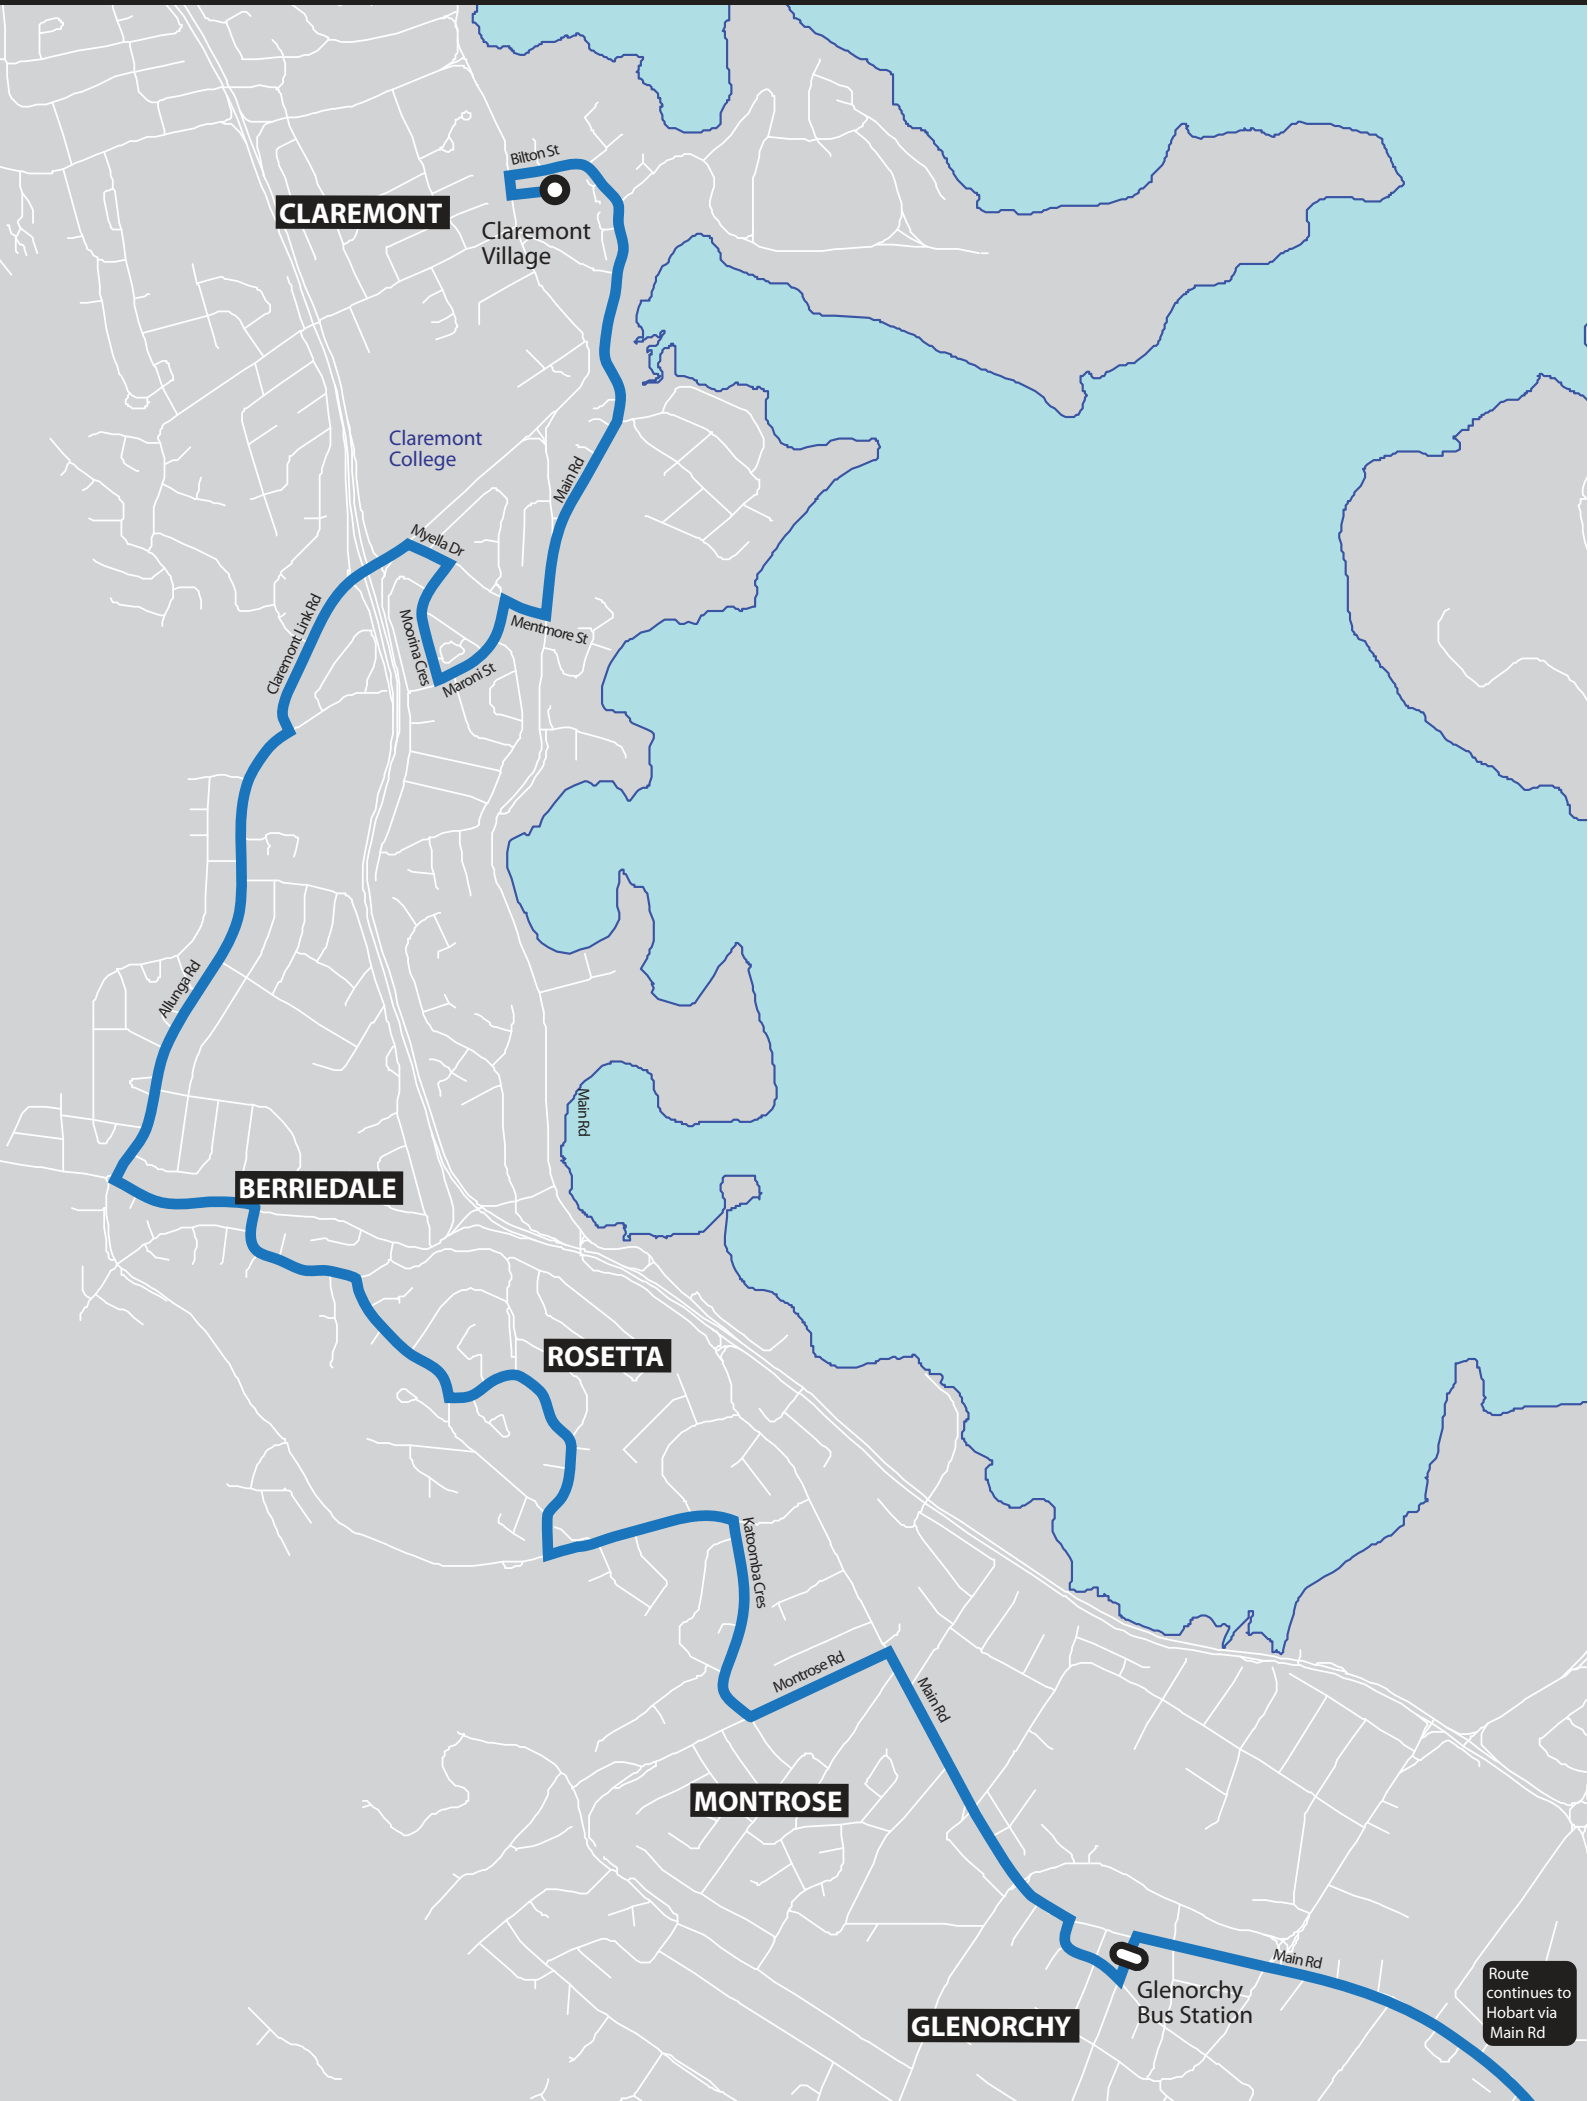

37 HOBART - Glenorchy - Teering Rd - Cadbury Estate - CLAREMONT

For Route, Timetable & General Information call the Metro Hotline 13 22 01 or go to www.metrotas.com.au

Route continues to Hobart via Main Rd

38 HOBART - Glenorchy - Rosetta - Chigwell - Cadbury Rd - CLAREMONT

For Route, Timetable & General Information call the Metro Hotline 13 22 01 or go to www.metrotas.com.au

Route continues to Hobart via Main Rd

39

GLENORCHY - Chigwell - Marys Hope Rd - Windemere - Claremont - CADBURY ESTATE

For Route, Timetable & General Information call the Metro Hotline 13 22 01 or go to www.metrotas.com.au

40 HOBART - Glenorchy - Marys Hope Rd - Chigwell - Cadbury Estate - CLAREMONT

For Route, Timetable & General Information call the Metro Hotline 13 22 01 or go to www.metrotas.com.au