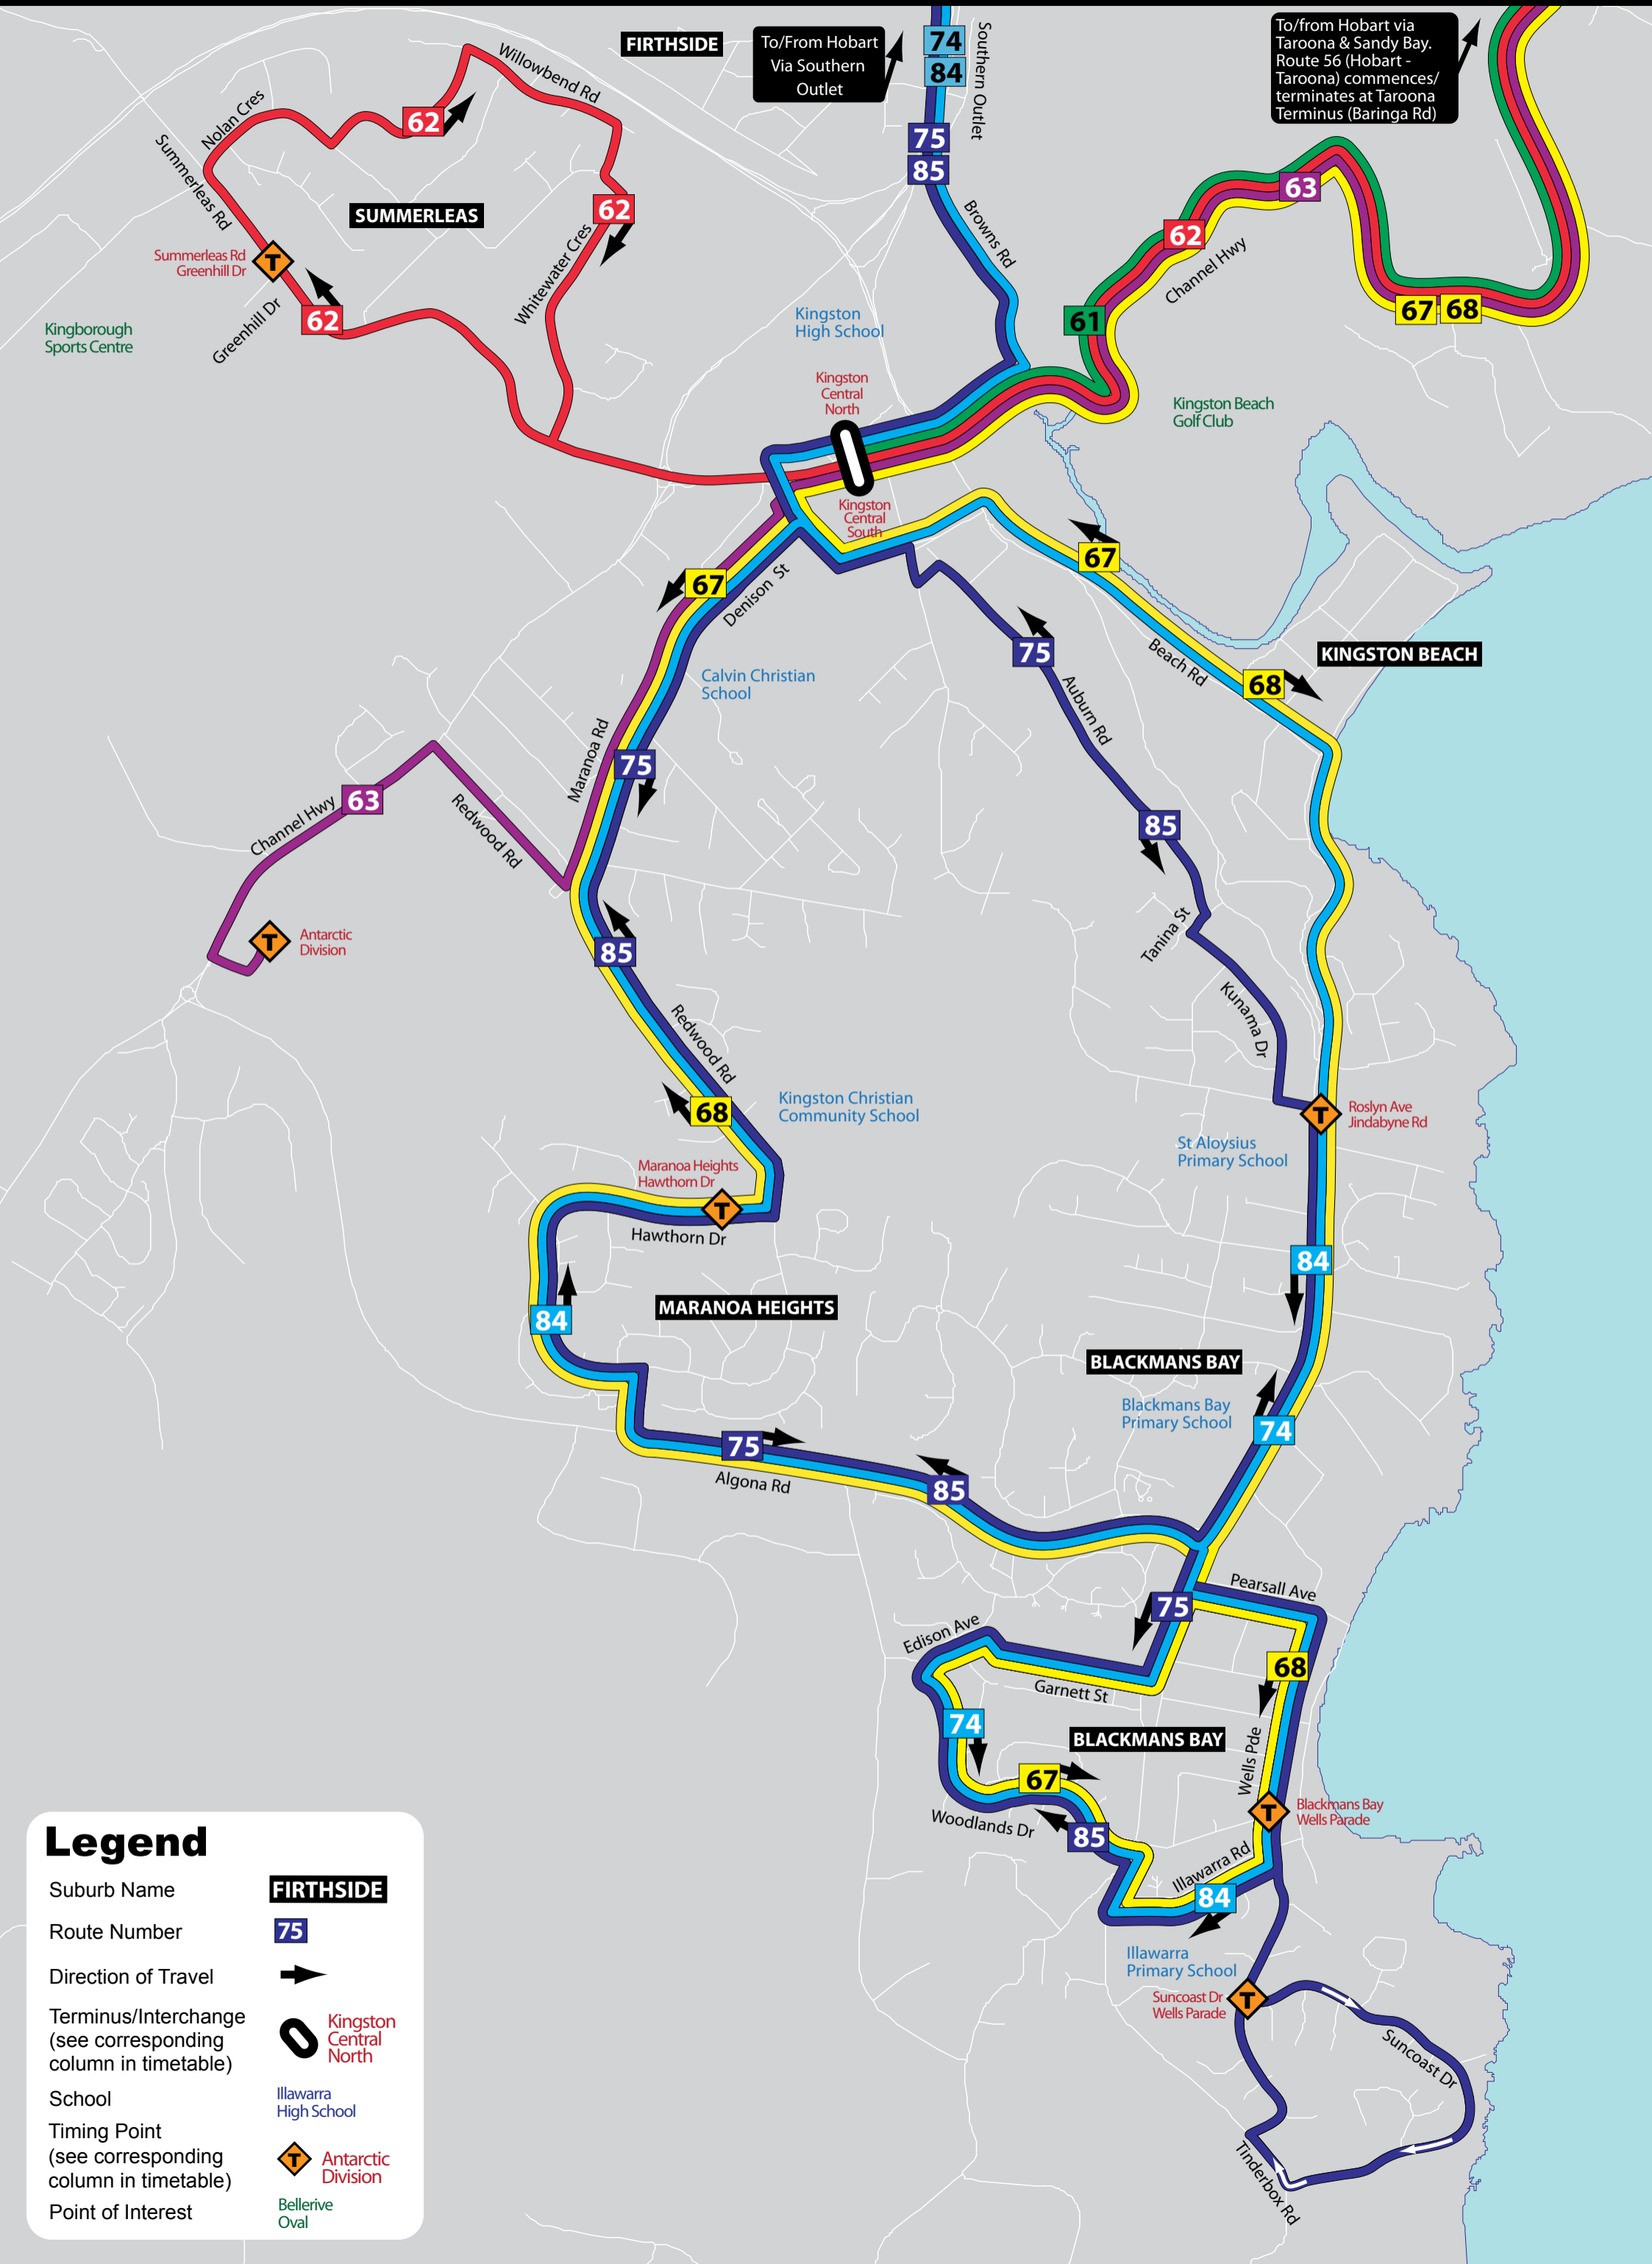

KINGSTON - BLACKMANS BAY

For Route, Timetable & General Information call the Metro Hotline 13 22 01 or go to www.metrotas.com.au

Legend

- Suburb Name FIRTHSIDE
- Route Number 75
- Direction of Travel ➔
- Terminus/Interchange (see corresponding column in timetable) O Kingston Central North
- School llawarra High School
- Timing Point (see corresponding column in timetable) T Antarctic Division
- Point of Interest ● Bellerive Oval