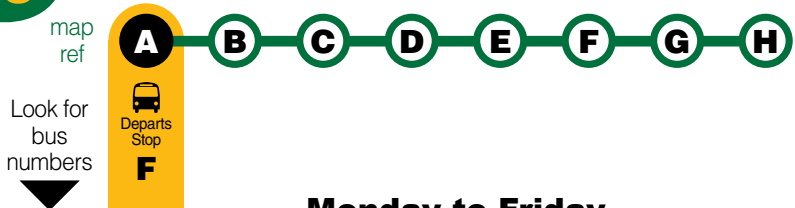

Launceston City - Mowbray - Ravenswood - Waverley - St Leonards

Launceston City   Lambert   Ravens-   Lambert   St
St John   Mowbray   St /   wood /   St /   St Leonards
St   Kmart   /Vermont   wood /   Faraday   / Clovis
                 Rd   wood Rd   sen St*   St   Waverley   Ct

Monday to Friday

am	30	6.20	6.24	....	6.27	6.32	6.36	Z6.41	....
	20	7.00	7.04	....	7.07	7.10	Z7.17	....	....
	25	7.20	7.24	....	7.27	7.31	Y7.39	....	....
	20	7.40	7.44	....	7.47	7.50	Z7.57	....	....
	25	8.00	8.04	....	8.07	8.11	Y8.19	....	....
pm	20	9.15	9.19	....	9.22	9.25	Z9.32	....	....
	25	10.15	10.19	....	10.22	10.26	Y10.34	....	....
	20	11.15	11.19	....	11.22	11.25	Z11.32	....	....
	35	12.15	....	12.22	12.29	12.35	Z12.43	....	....
	20	1.15	1.19	....	1.22	1.25	Z1.32	....	....
	20	2.15	2.19	....	2.22	2.25	Z2.32	....	....
	35	2.50	....	3.02	3.09	3.15	Z3.23	....	....
	20	3.45	3.51	....	3.54	3.57	Z4.08	....	....
	35	4.15	....	4.22	4.29	4.35	Z4.43	....	....
	20	4.45	4.49	....	4.52	4.55	Z5.02	....	....
	20	5.15	5.19	....	5.22	5.25	Z5.32	....	....
	35	5.45	....	5.52	5.59	6.05	Z6.13	....	....
	30	6.15	6.19	....	6.21	6.26	6.32	Z6.39	....
30	7.40	7.44	....	7.47	7.52	7.57	Z8.04	....	
30	9.40	9.44	....	9.47	9.52	9.57	Z10.04	....	

Saturday

am	30	8.55	8.59	....	9.01	9.05	9.09	Z9.19	....
	32	9.35	9.38	....	9.40	9.44	9.48	9.49	X9.55
	30	10.40	10.44	....	10.47	10.51	10.55	Z11.05	....
	32	11.35	11.38	....	11.40	11.44	11.48	11.49	X11.55
pm	30	12.40	12.44	....	12.47	12.51	12.55	Z1.05	....
	32	1.35	1.38	....	1.40	1.44	1.48	1.49	X1.55
	30	2.40	2.44	....	2.47	2.51	2.55	Z3.05	....
	32	3.40	3.43	....	3.45	3.49	3.53	3.54	X4.00
	30	4.40	4.44	....	4.47	4.49	4.52	Z5.01	....
	30	5.40	5.44	....	5.47	5.49	5.52	Z6.01	....
	30	7.40	7.44	....	7.46	7.49	7.52	Z8.01	....
	30	9.40	9.44	....	9.46	9.49	9.52	Z10.01	....

Sunday & Public Holidays

am	30	9.40	9.44	....	9.46	9.50	9.55	Z10.04	....
	30	11.40	11.44	....	11.46	11.50	11.55	Z12.04	....
pm	30	1.40	1.44	....	1.46	1.50	1.55	Z2.04	....
	30	3.40	3.44	....	3.46	3.50	3.55	Z4.04	....
	30	5.40	5.44	....	5.46	5.50	5.55	Z6.04	....

Explanations

- **W** Bus continues to Launceston City via Newstead Shops. Please see over.
- **X** Bus continues to Launceston City via Ravenswood - Amundsen St and Kmart. Please see over.
- **Y** Bus continues to Launceston City via Mowbray. Please see over.
- **Z** Bus continues to Launceston City via Kmart. Please see over.
- ***** For additional direct Saturday services between Amundsen St and Launceston City on Route 32 please see over.