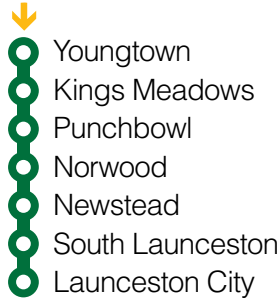

Look for bus numbers

40
45
48
50
55
58

Launceston South Loop

Buses operate linking:

See back for detailed route descriptions

Effective 6 November 2011

Welcome Aboard **Metro**

This timetable details the bus services operated by **Metro** in the areas listed on the cover.

Bus Route Descriptions

40 **Launceston City to Launceston City Loop** via South Launceston, Kings Meadows, Youngtown, Norwood & Newstead. Service operates 7 days.

45 **Launceston City to Launceston City Loop** via Punchbowl. Service operates Monday–Saturday.

48 **Launceston City to Launceston City Loop** via South Launceston, Kings Meadows & Youngtown. Service operates Monday–Friday.

58 **Youngtown to Launceston City** via Kings Meadows & South Launceston. Service operates Monday–Friday.

Launceston City
Bus Mall - St John St

40 48 55
45 50 58

Launceston

40 45 anti-clockwise loop
50 55 clockwise loop

Street Legend

1. George St
2. Elizabeth St
3. Frederick St
4. Pipeworks Rd
5. Lithgow St
6. Jillian St
7. Blaydon St
8. Talune St
9. Victoria St