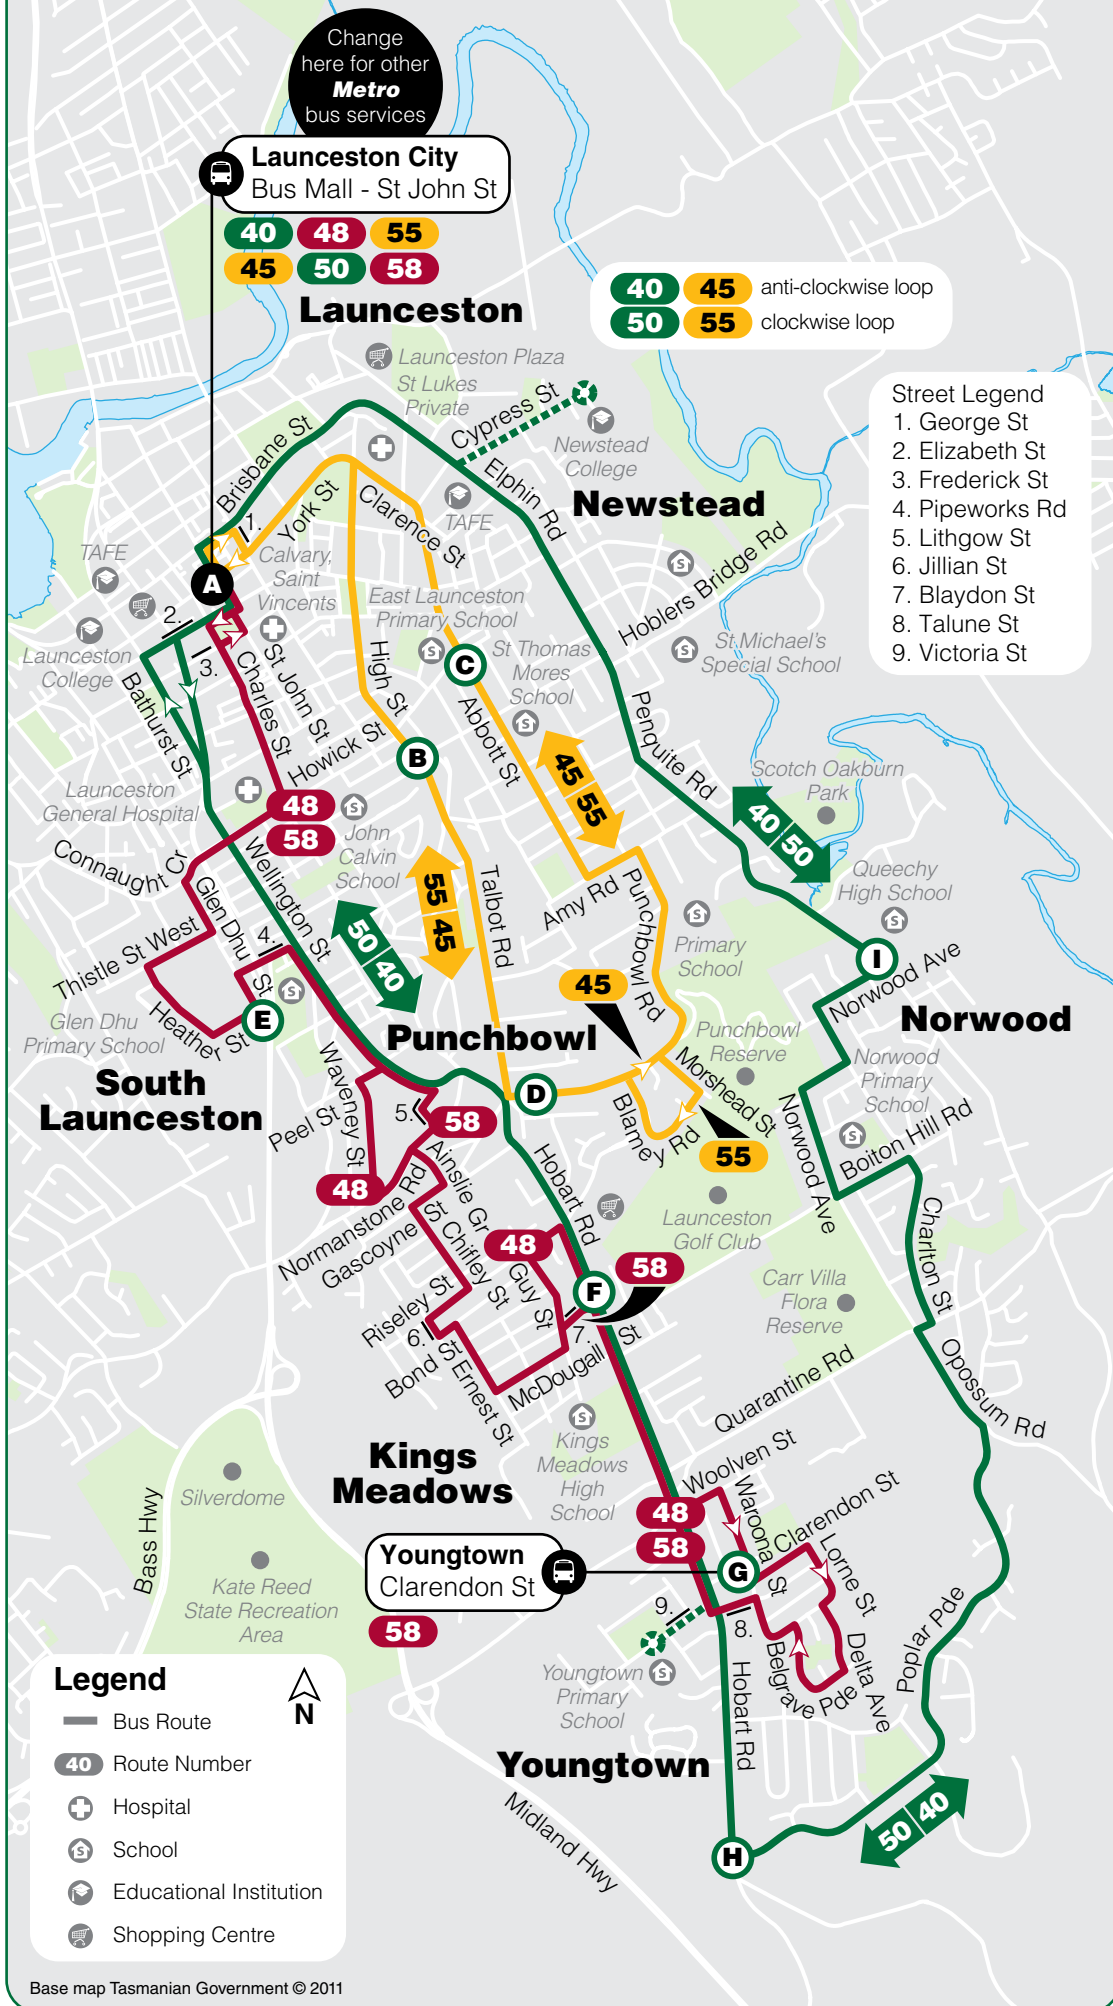

Look for bus numbers

40
45
48
50
55
58

Launceston South Loop

Buses operate linking:

See back for detailed route descriptions

Effective 6 November 2011

Welcome Aboard **Metro**

This timetable details the bus services operated by **Metro** in the areas listed on the cover.

Bus Route Descriptions

40 **Launceston City to Launceston City Loop** via South Launceston, Kings Meadows, Youngtown, Norwood & Newstead. Service operates 7 days.

45 **Launceston City to Launceston City Loop** via Punchbowl. Service operates Monday–Saturday.

For timetables, maps, fares and tickets
call the Information Hotline

13 22 01

or visit

www.metrotas.com.au

45
55

Punchbowl - Launceston City

Six Ways East Launceston PS High St / David St **Launceston City** St John St

Launceston City
Bus Mall - St John St

40 48 55
45 50 58

Launceston

40 45 anti-clockwise loop
50 55 clockwise loop

Street Legend

1. George St
2. Elizabeth St
3. Frederick St
4. Pipeworks Rd
5. Lithgow St
6. Jillian St
7. Blaydon St
8. Talune St
9. Victoria St