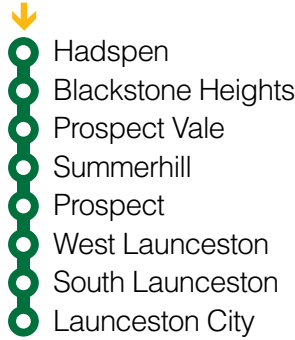

Look for bus numbers

60
64
66
70
74
76
78

Launceston West Loop

Buses operate linking:

See back for detailed route descriptions

Effective 6 November 2011

Bus Route Descriptions

60 **Launceston City to Launceston City Loop** via West Launceston, Summerhill, Prospect Vale, Prospect & South Launceston. Service operates 7 days.

64 **Launceston City to Launceston City Loop** via West Launceston, Summerhill, Prospect Vale, Prospect & South Launceston. Service operates Monday–Friday.

66 **Launceston City to Launceston City Loop** via West Launceston, Summerhill, Prospect Vale & Blackstone Heights. Service operates Monday–Saturday.

76 **Launceston City to Launceston City Loop** via South Launceston, Prospect, Prospect Vale & Blackstone Heights. Service operates Monday–Friday.

78 **Hadspen to Launceston City** via Prospect Vale, Prospect & South Launceston. Service operates Monday–Saturday.

60 64 anti-clockwise loop
70 74 clockwise loop

Legend

- Bus Route
- 60 Route Number
- + Hospital
- S School
- Educational Institution
- Shopping Centre

Base map Tasmanian Government © 2011