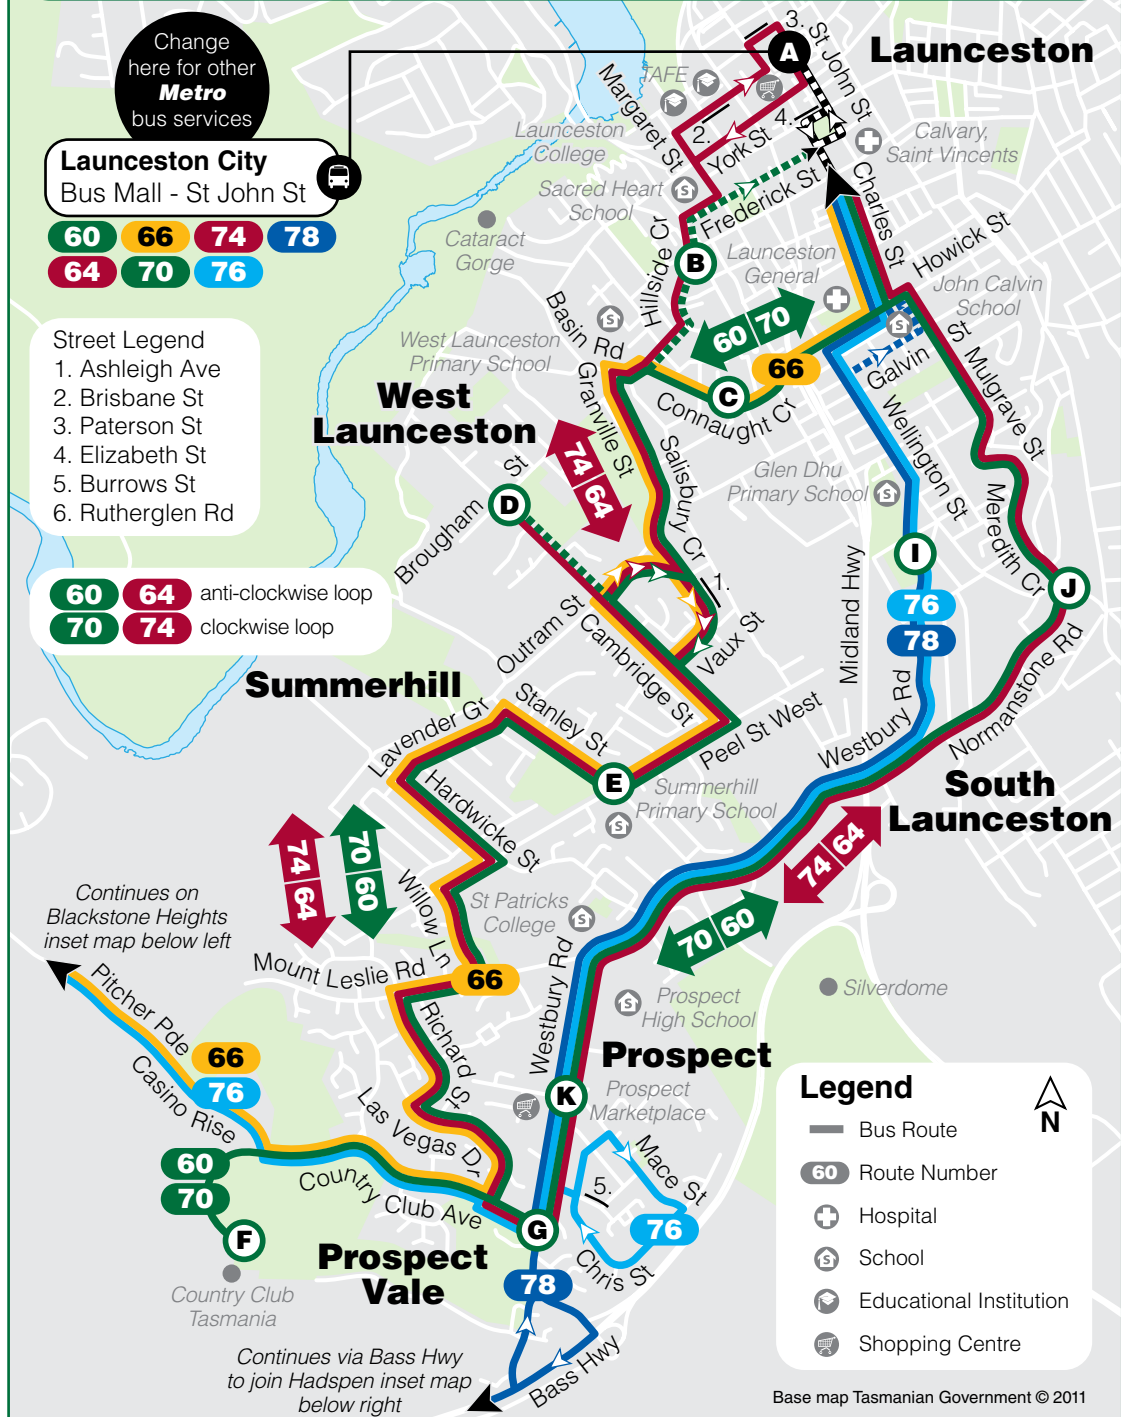

Look for bus numbers

60
64
66
70
74
76
78

Launceston West Loop

Buses operate linking:

See back for detailed route descriptions

Effective 6 November 2011

Bus Route Descriptions

60 **Launceston City to Launceston City Loop** via West Launceston, Summerhill, Prospect Vale, Prospect & South Launceston. Service operates 7 days.

76 **Launceston City to Launceston City Loop** via South Launceston, Prospect, Prospect Vale & Blackstone Heights. Service operates Monday–Friday.

78 **Hadspen to Launceston City** via Prospect Vale, Prospect & South Launceston. Service operates Monday–Saturday.

Metro Route Map 60, 64, 66, 70, 74, 76, 78

Change here for other Metro bus services

Launceston City
Bus Mall - St John St

60 66 74 78
64 70 76

- Street Legend
1. Ashleigh Ave
 2. Brisbane St
 3. Paterson St
 4. Elizabeth St
 5. Burrows St
 6. Rutherglen Rd

60 64 anti-clockwise loop
70 74 clockwise loop

Legend

- Bus Route
- 60 Route Number
- + Hospital
- S School
- Educational Institution
- Shopping Centre

Base map Tasmanian Government © 2011