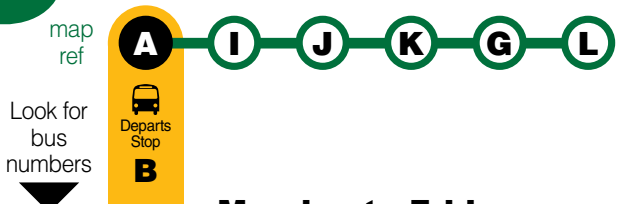

Launceston City - South Launceston - Prospect - Prospect Vale - Hadspen

Launceston City	Westbury Rd / Norwich St	Normanstone Rd / Hobart Rd	Prospect Market-place	Country Club Ave / Westbury Rd	Hadspen

Monday to Friday

		7.28	....	7.34	7.40	Z7.42	....
	74	8.05	....	8.11	8.17	Z8.19	....
	70	8.25	....	8.31	8.39	Z8.40	....
	78	A9.00	9.05	....	9.11	W9.12	9.28
am	74	9.10	....	9.16	9.22	Z9.24	....
	70	9.25	....	9.31	9.39	Z9.40	....
	78	A10.00	10.05	....	10.11	W10.12	10.28
	70	10.25	....	10.30	10.36	Z10.37	....
	78	A11.00	11.05	....	11.11	W11.12	11.28
	74	11.25	....	11.31	11.37	Z11.39	....
	78	A12.00	12.05	....	12.11	W12.12	12.28
	70	12.25	....	12.30	12.36	Z12.37	....
	78	A1.00	1.05	....	1.11	W1.12	1.28
	70	1.25	....	1.32	1.39	Z1.40	....
	74	2.10	....	2.16	2.22	Z2.24	....
	78	A2.30	2.35	....	2.41	W2.42	2.58
	70	2.40	....	2.47	2.54	Z2.55	....
	78S	A3.12	3.17	....	3.23	W3.24	3.40
	70	3.45	....	3.52	3.59	Z3.59	....
pm	78	A4.00	4.05	....	4.11	W4.12	4.28
	76	A4.05	4.11	....	4.17	H4.21	....
	74	4.10	....	4.16	4.22	Z4.24	....
	70	4.40	....	4.47	4.54	Z4.55	....
	76	A4.50	4.57	....	5.06	H5.12	....
	78	A5.05	5.11	....	5.17	W5.18	5.32
	74	5.10	....	5.16	5.22	Z5.24	....
	70	5.40	....	5.47	5.54	Z5.55	....
	78	A6.10	6.16	....	6.22	W6.23	6.37
	70	6.55	....	7.02	7.09	Z7.09	....
	70	8.55	....	9.02	9.09	Z9.09	....

Saturday

	70	....	....	8.00	8.05	Z8.06	....
am	70	8.55	....	9.03	9.10	Z9.11	....
	78	A9.45	9.50	....	9.56	W9.56	10.11
	70	10.55	....	11.03	11.10	Z11.11	....
	78	A11.45	11.50	....	11.56	W11.56	12.11
	70	12.55	....	1.03	1.10	Z1.11	....
	78	A1.45	1.50	....	1.56	W1.56	2.11
	70	2.55	....	3.03	3.10	Z3.11	....
pm	78	A3.45	3.50	....	3.56	W3.56	4.11
	70	4.55	....	5.02	5.08	Z5.09	....
	78	A5.45	5.50	....	5.56	W5.56	6.10
	70	6.55	....	7.02	7.08	Z7.09	....
	70	8.55	....	9.02	9.08	Z9.09	....

Sunday & Public Holidays

am	70	10.55	....	11.02	11.08	Z11.09	....
	70	12.55	....	1.02	1.08	Z1.09	....
pm	70	2.55	....	3.02	3.08	Z3.09	....
	70	4.55	....	5.02	5.08	Z5.09	....

Explanations

- **A** Bus departs from Stop A.
- **B** Bus travels via corner of Cambridge & Brougham Sts.
- **H** Bus continues to Blackstone Heights. Please see the other timetable on this page for details.
- **L** Time shown is for corner of Las Vegas Dr & Country Club Ave.
- **P** Bus travels via Prospect. Please see the other timetable on this page for details.
- **S** Bus operates school days only.
- **W** Time shown is for corner of Westbury Rd & Burrows St.
- **Z** Bus continues beyond this point. Please see over.

See other side for services to Launceston City and bus route map →

Routes 64, 74 & 76 do not operate on Weekends or Public Holidays. Routes 66 & 78 do not operate on Sundays or Public Holidays.

For timetables, maps, fares and tickets call the Information Hotline

13 22 01

or visit

www.metrotas.com.au

Wheelchair Accessible Services

A number of Metro's bus services are operated by wheelchair accessible buses. Please call 13 22 01 to confirm whether an accessible bus is being used on a particular service.