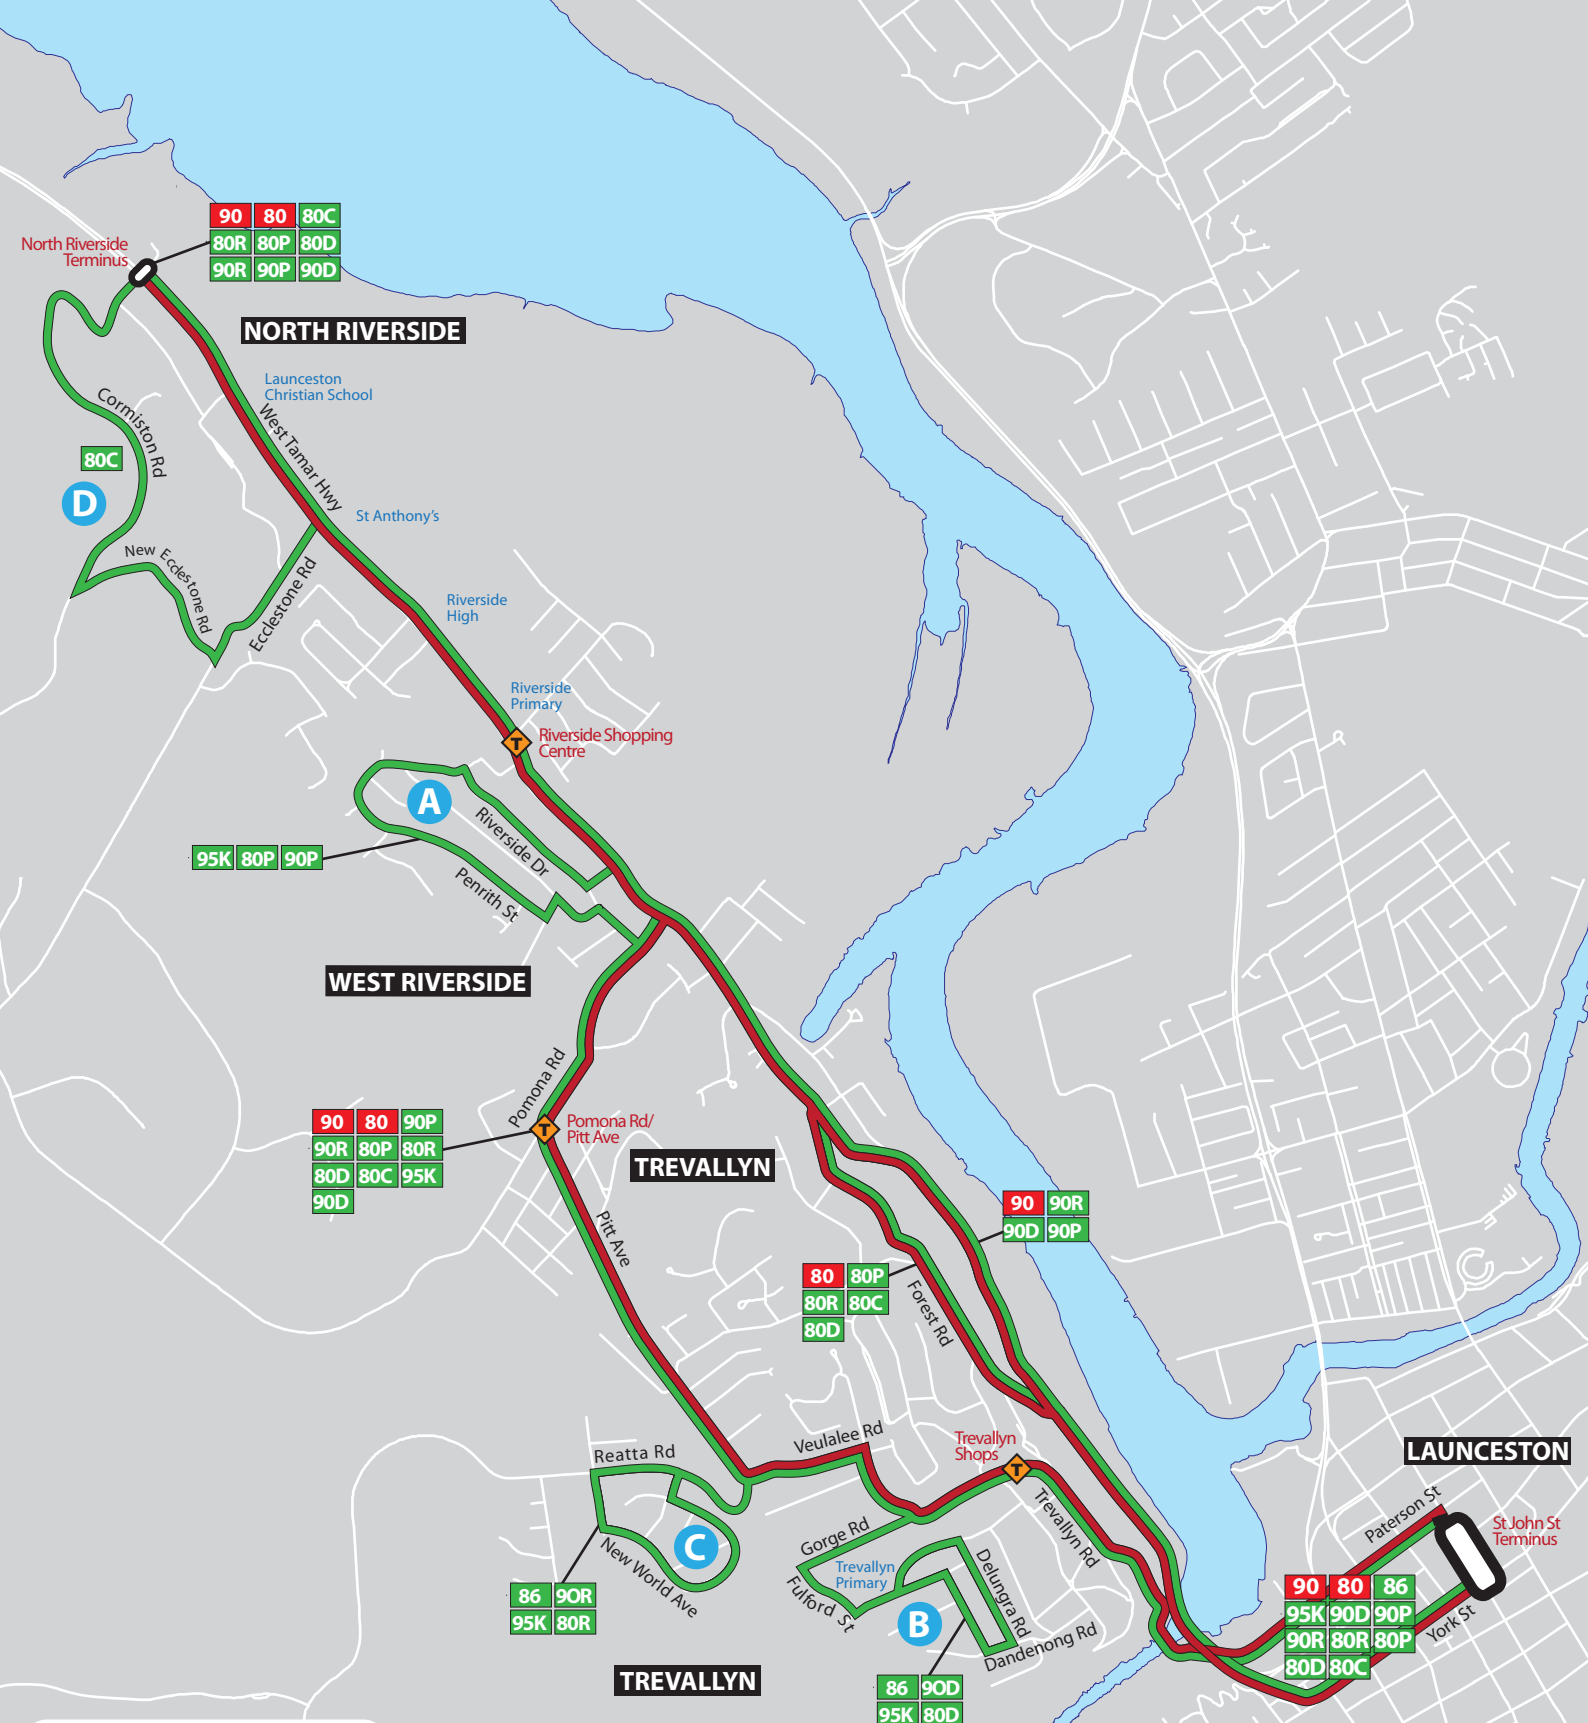

RIVER BUS - Trevallyn - West Riverside - North Riverside

For Route, Timetable & General Information call the Metro Hotline 13 22 01 or go to www.metrotas.com.au

Legend

- Suburb Name **TREVALLYN**
- Route Number **80**
- Terminus/Interchange (see corresponding column in timetable) St John Street Terminus
- School Trevallyn Primary
- Timing Point (see corresponding column in timetable) Trevallyn Shops
- Point of Interest Cataract Gorge