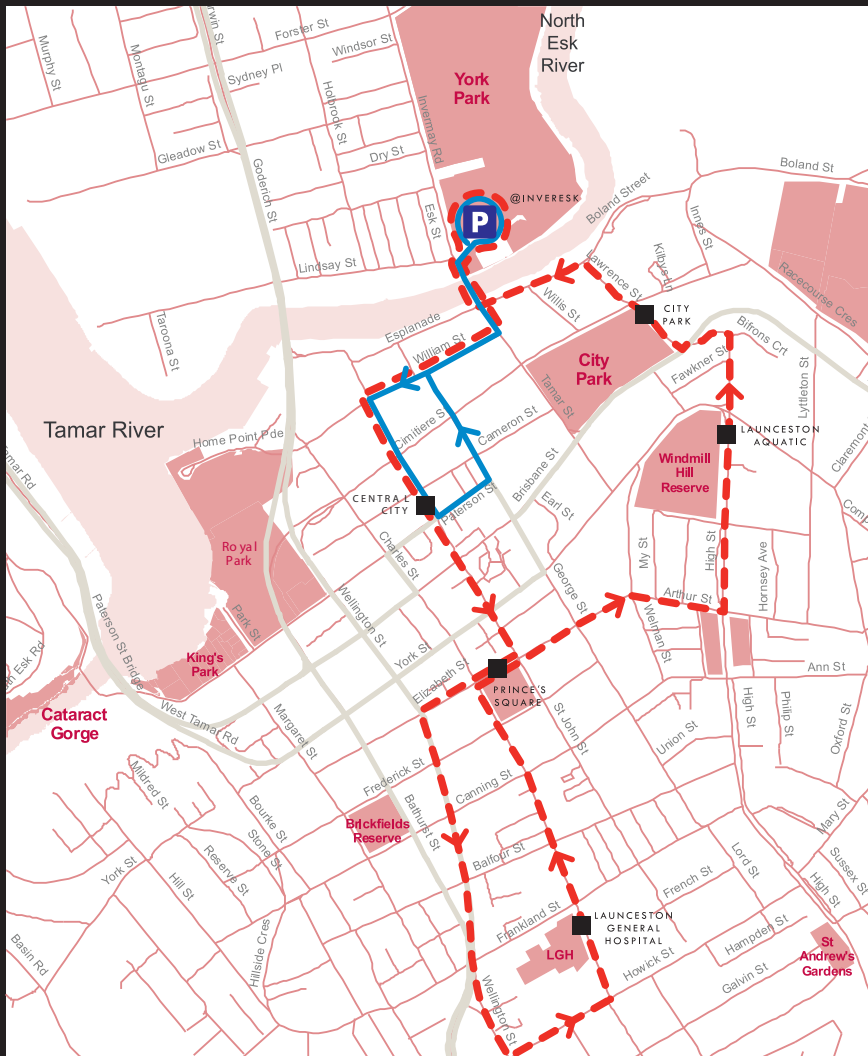

LINDSAY ST

INVERMAY RD

GET ON THE FREE BUS HERE  
(You don't have to park to ride the bus for free!)

QUEEN VICTORIA MUSEUM & ART GALLERY

PARKING FOR DECEMBER LAUNCH OFFER (Permit holders only)

**P**@Inveresk Car Park

## Route Information

7 DAYS A WEEK DURING DEC (WEEKDAYS THEREAFTER)

**Tiger Run**  
every 15 minutes

7:00 am - 9:45 am

4:15 pm - 6:30 pm

**Tiger Explorer**  
every 30 minutes

10:00 am - 3:30 pm

TIGER BUS STOP S

## Ride Free - Hop on and off at any stop

@INVERESK

CENTRAL CITY

PRINCE'S SQUARE

CITY PARK

LAUNCESTON AQUATIC

LAUNCESTON GENERAL HOSPITAL