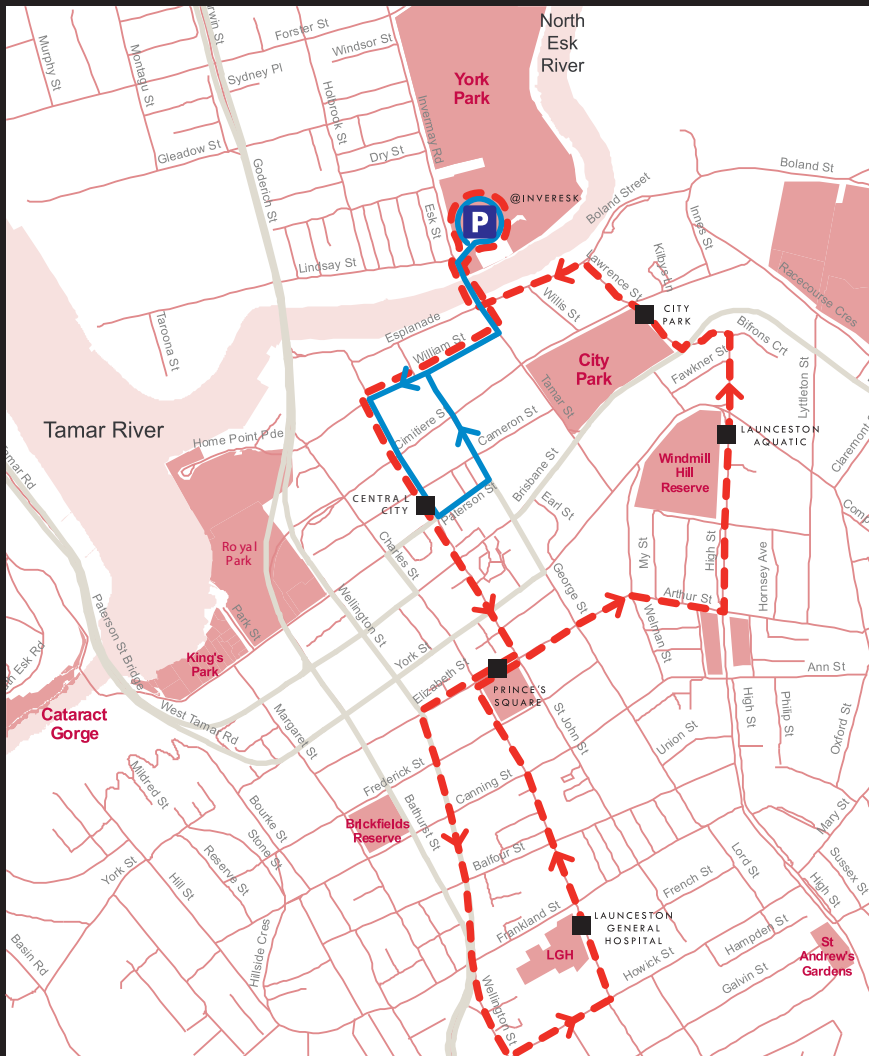

## Route Information

7 DAYS A WEEK DURING DEC (WEEKDAYS THEREAFTER)

**Tiger Run**  
every 15 minutes

7:00 am - 9:45 am

4:15 pm - 6:30 pm

**Tiger Explorer**  
every 30 minutes

10:00 am - 3:30 pm

TIGER BUS STOP S

## Ride Free - Hop on and off at any stop

@INVERESK

CENTRAL CITY

PRINCE'S SQUARE

CITY PARK

LAUNCESTON AQUATIC

LAUNCESTON GENERAL HOSPITAL