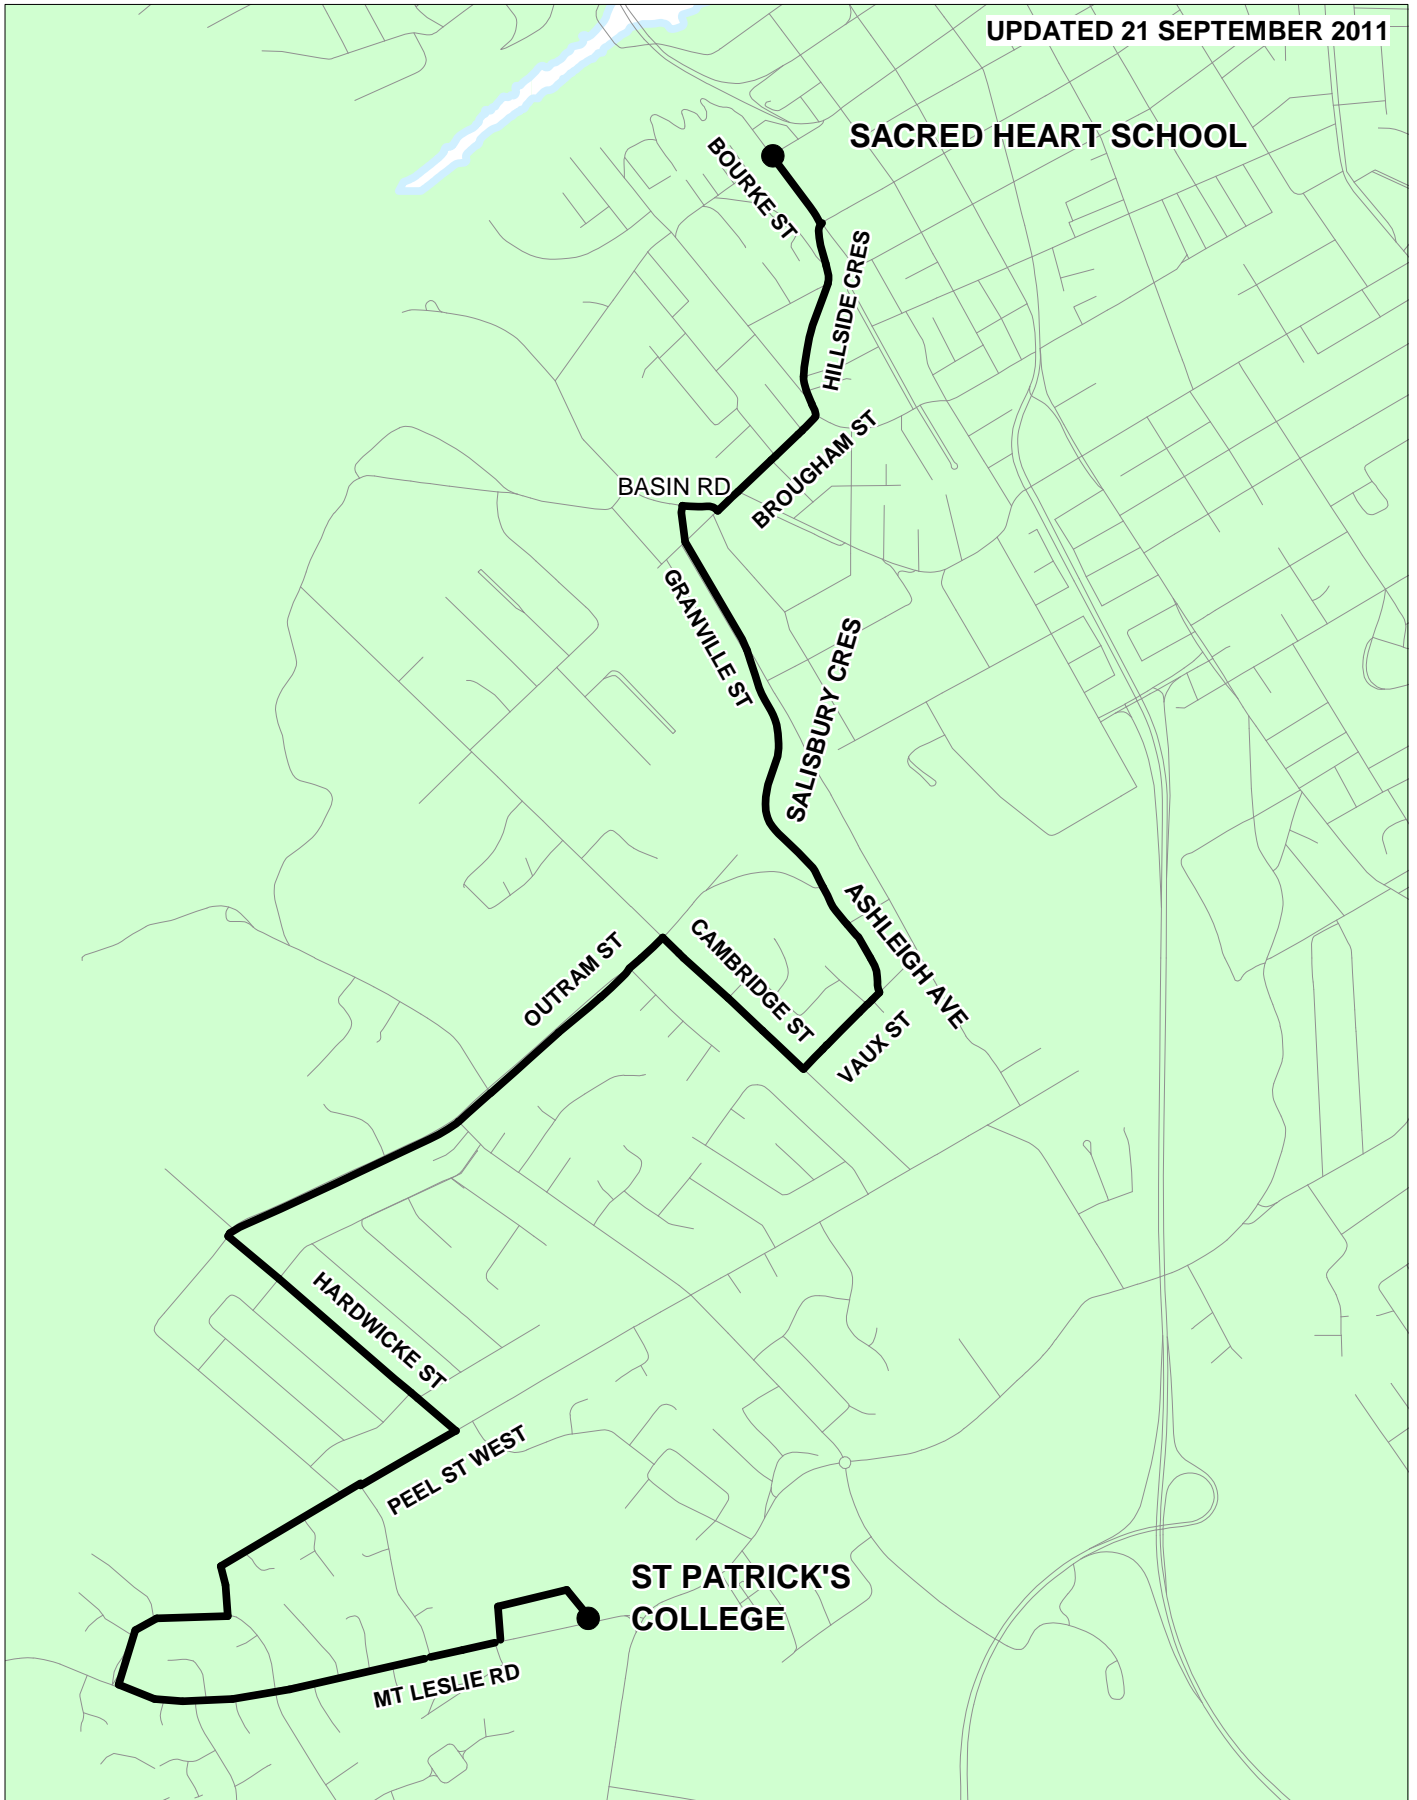

ROUTE 252 3:20PM SACRED HEART SCHOOL - ST PATRICK'S COLLEGE

UPDATED 21 SEPTEMBER 2011

Departing Sacred Heart School stop in Bourke Street. Via Bourke Street, Hillside Crescent, Brougham Street, Basin Road, Granville Street. WEST LAUNCESTON PRIMARY SCHOOL STUDENTS board at Granville Street. Basin Road, Granville Street, Salisbury Crescent, Ashleigh Avenue, Vaux Street, Cambridge Street, Outram Street, Hardwicke Street, Peel Street, Holyman Drive, Mt Leslie Road, St Patrick's College.