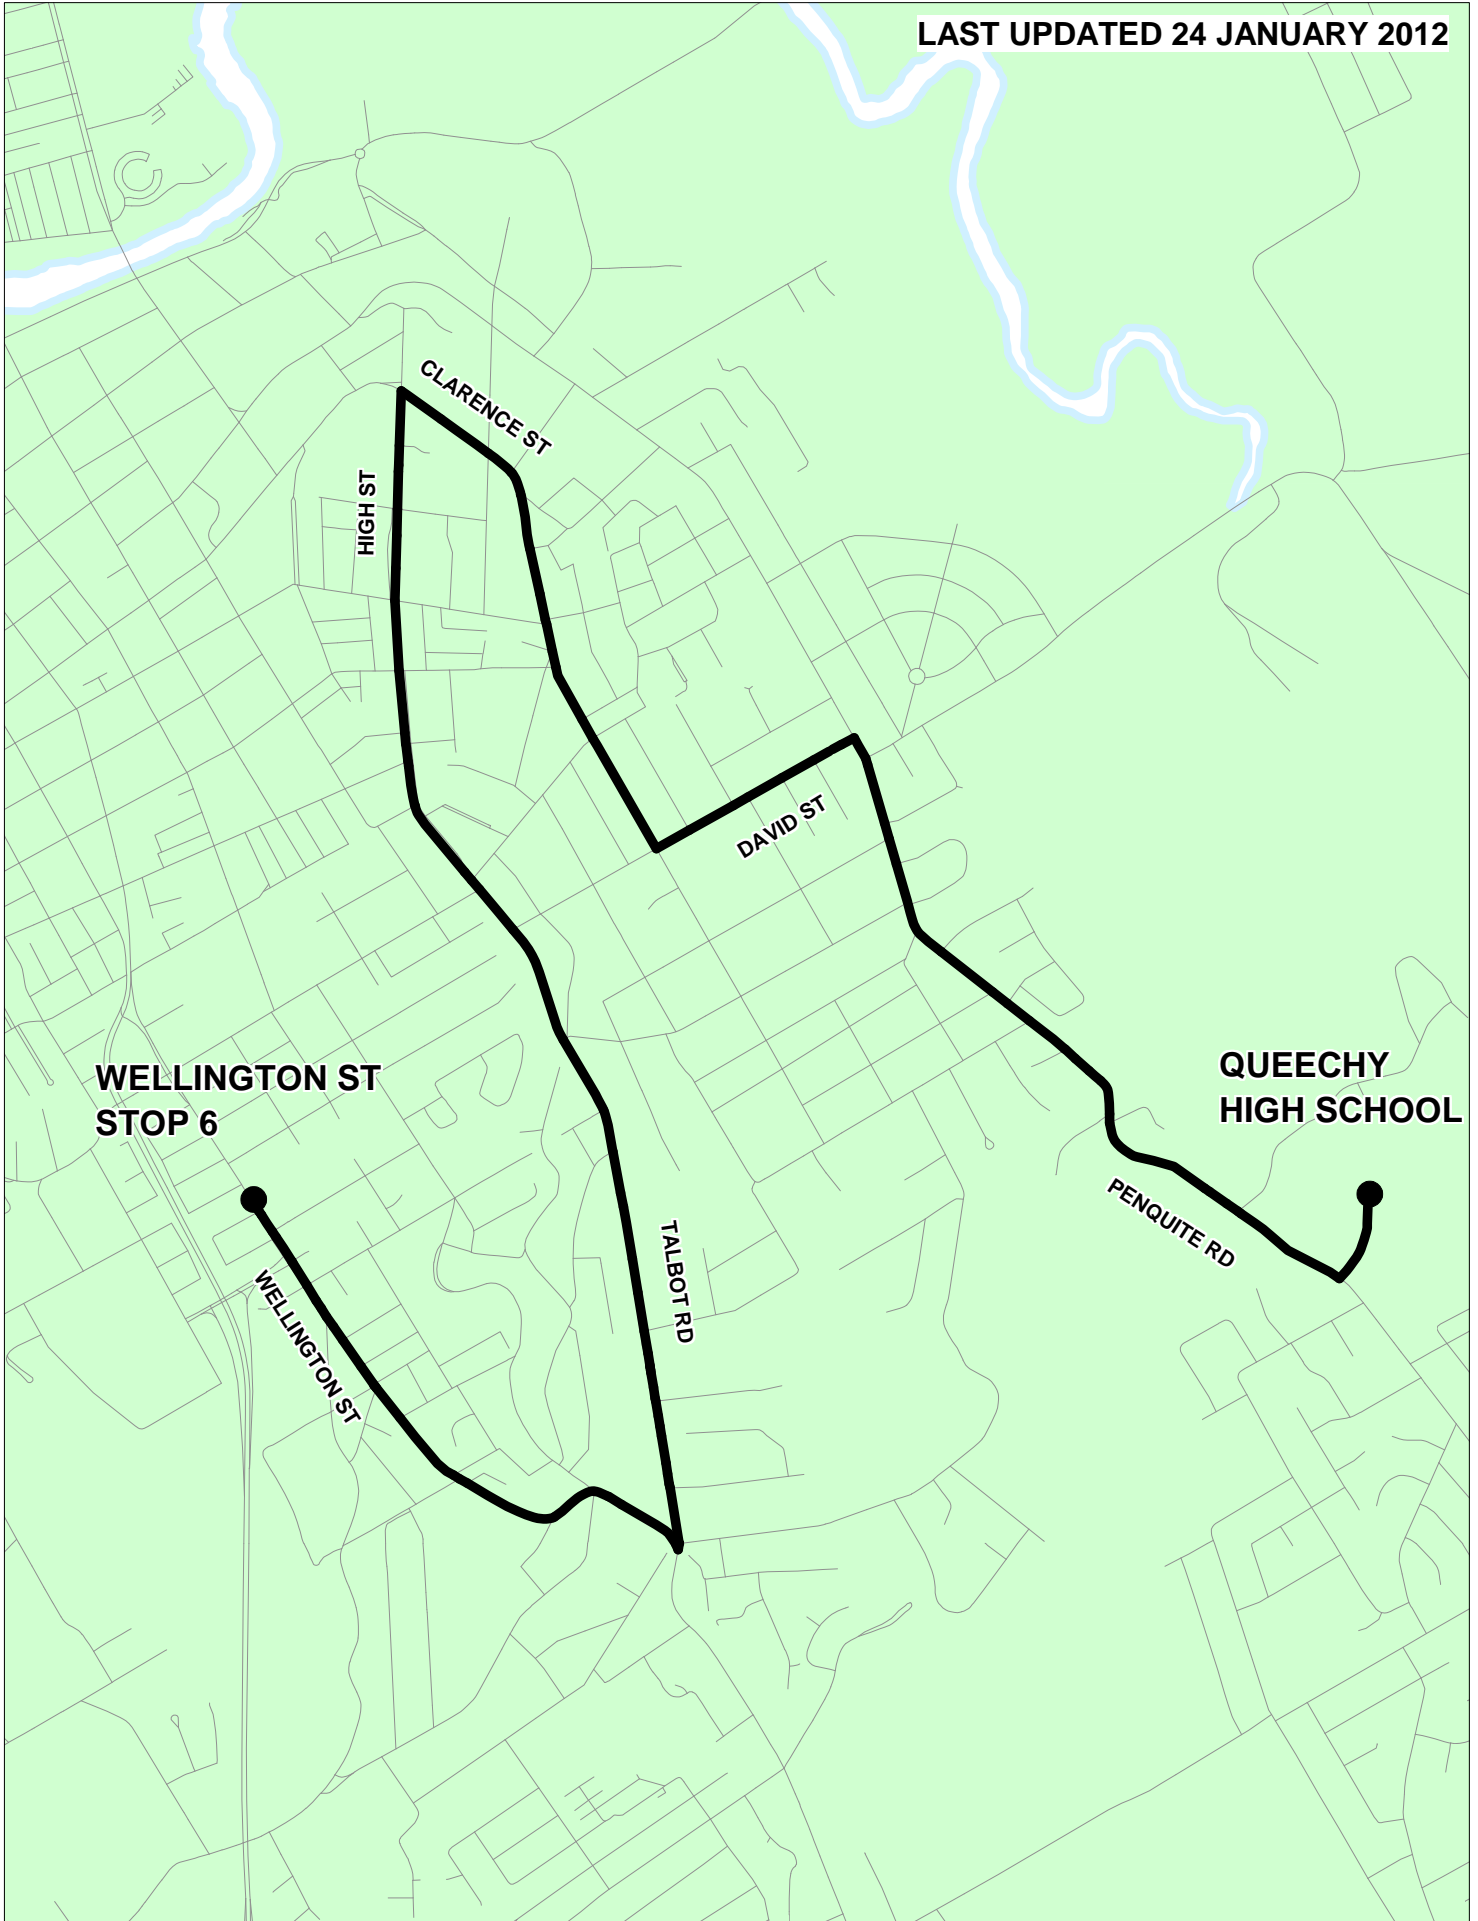

ROUTE 151 7:57AM SOUTH LAUNCESTON - QUEECHY HIGH SCHOOL

LAST UPDATED 24 JANUARY 2012

Services departs Wellington Street (Stop 6) then all stops via Wellington Street, Talbot Road, High Street, Clarence Street, Abbott Street, David Street, Penquite Road to Queechy High School