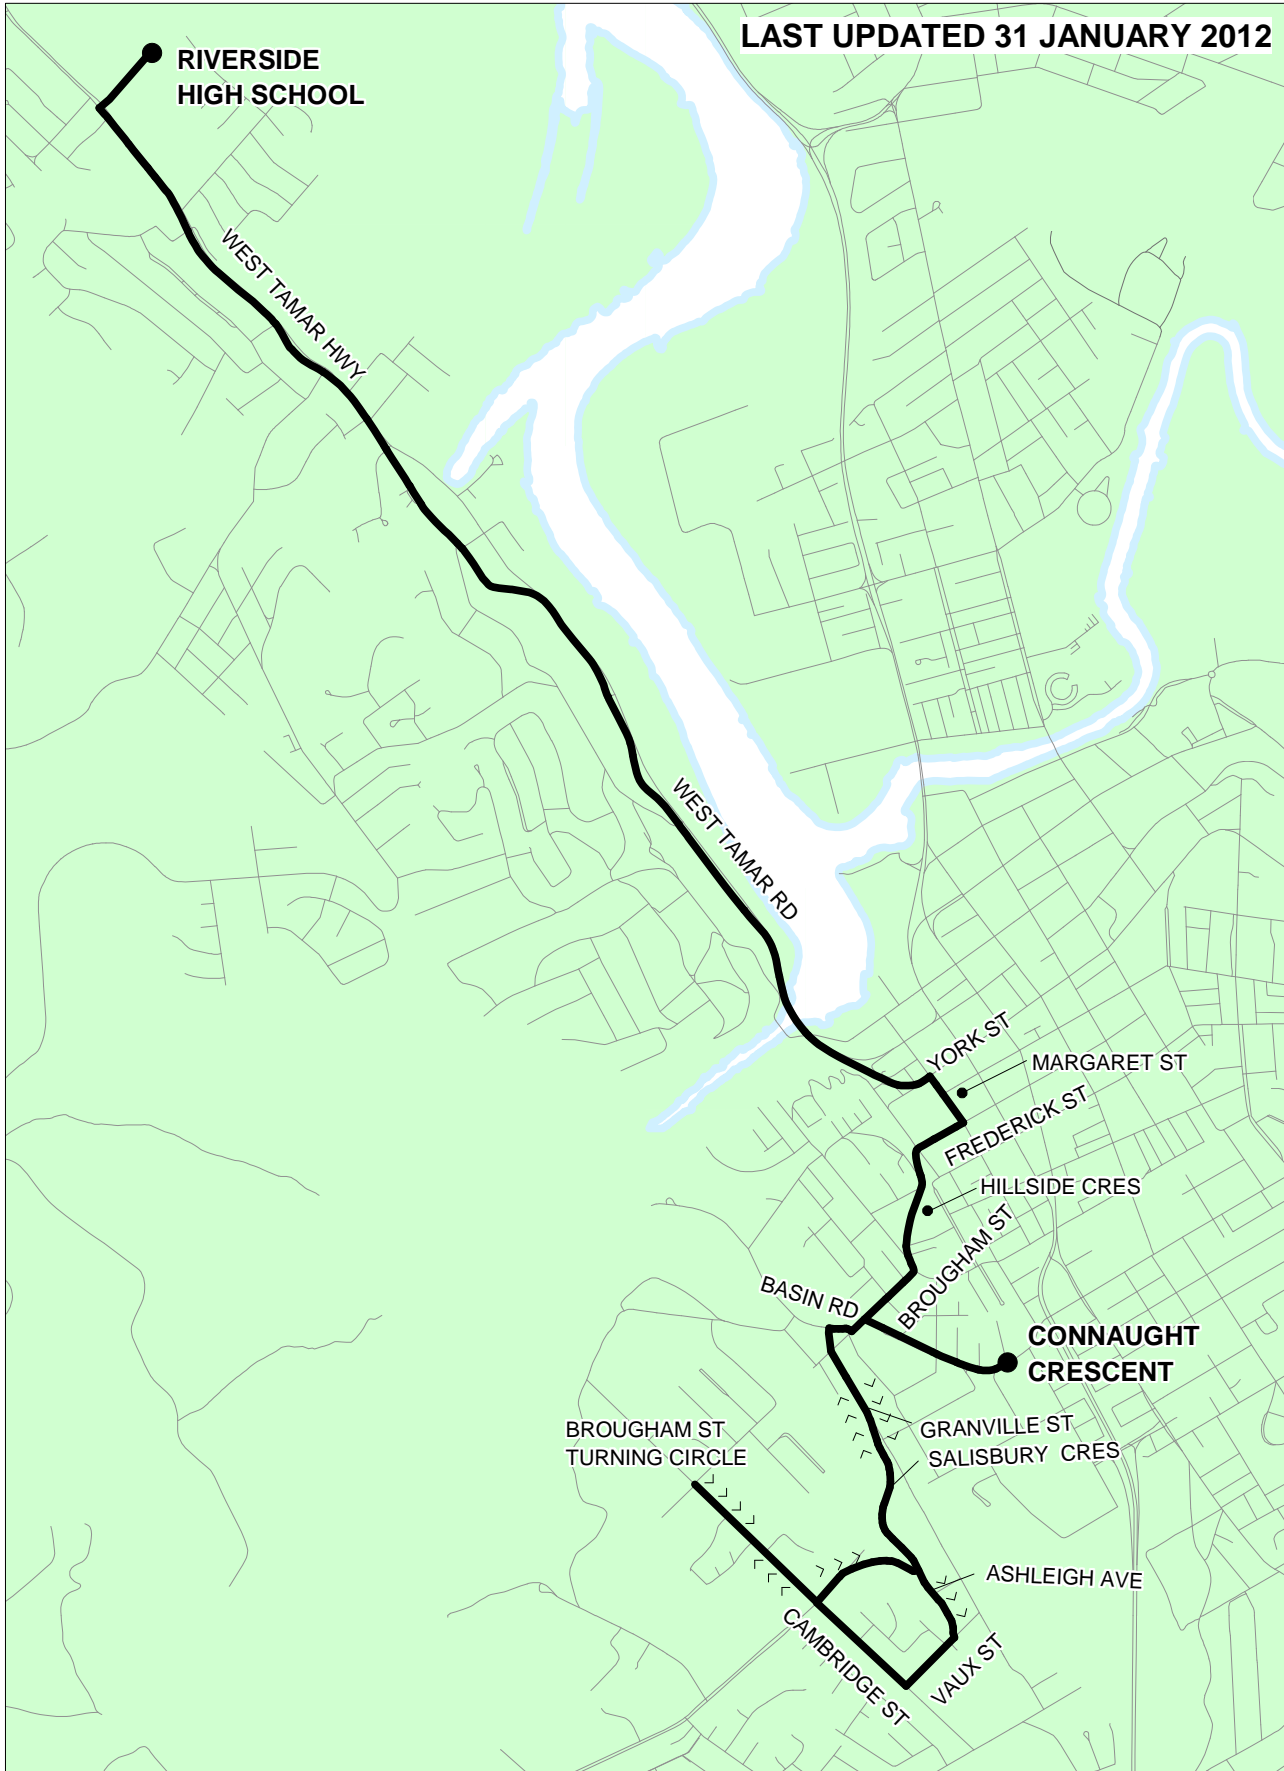

ROUTE 271 0745 RIVERSIDE HIGH SCHOOL

Commences from Connaught Cres / Merrys Lane Stop, then Brougham St, Basin Rd, Granville St straight through to Salisbury Cres and Ashleigh Ave, Vaux St, Cambridge St to Brougham St Turning Circle, then return down Cambridge St to Outram St, Salisbury Cres straight through to Granville St, then Basin Rd, Brougham St, Hillside Cres straight through to Frederick St, then Margaret Street [alight for Sacred Heart Catholic Primary School students], York St and West Tamar Rd to Riverside High School.