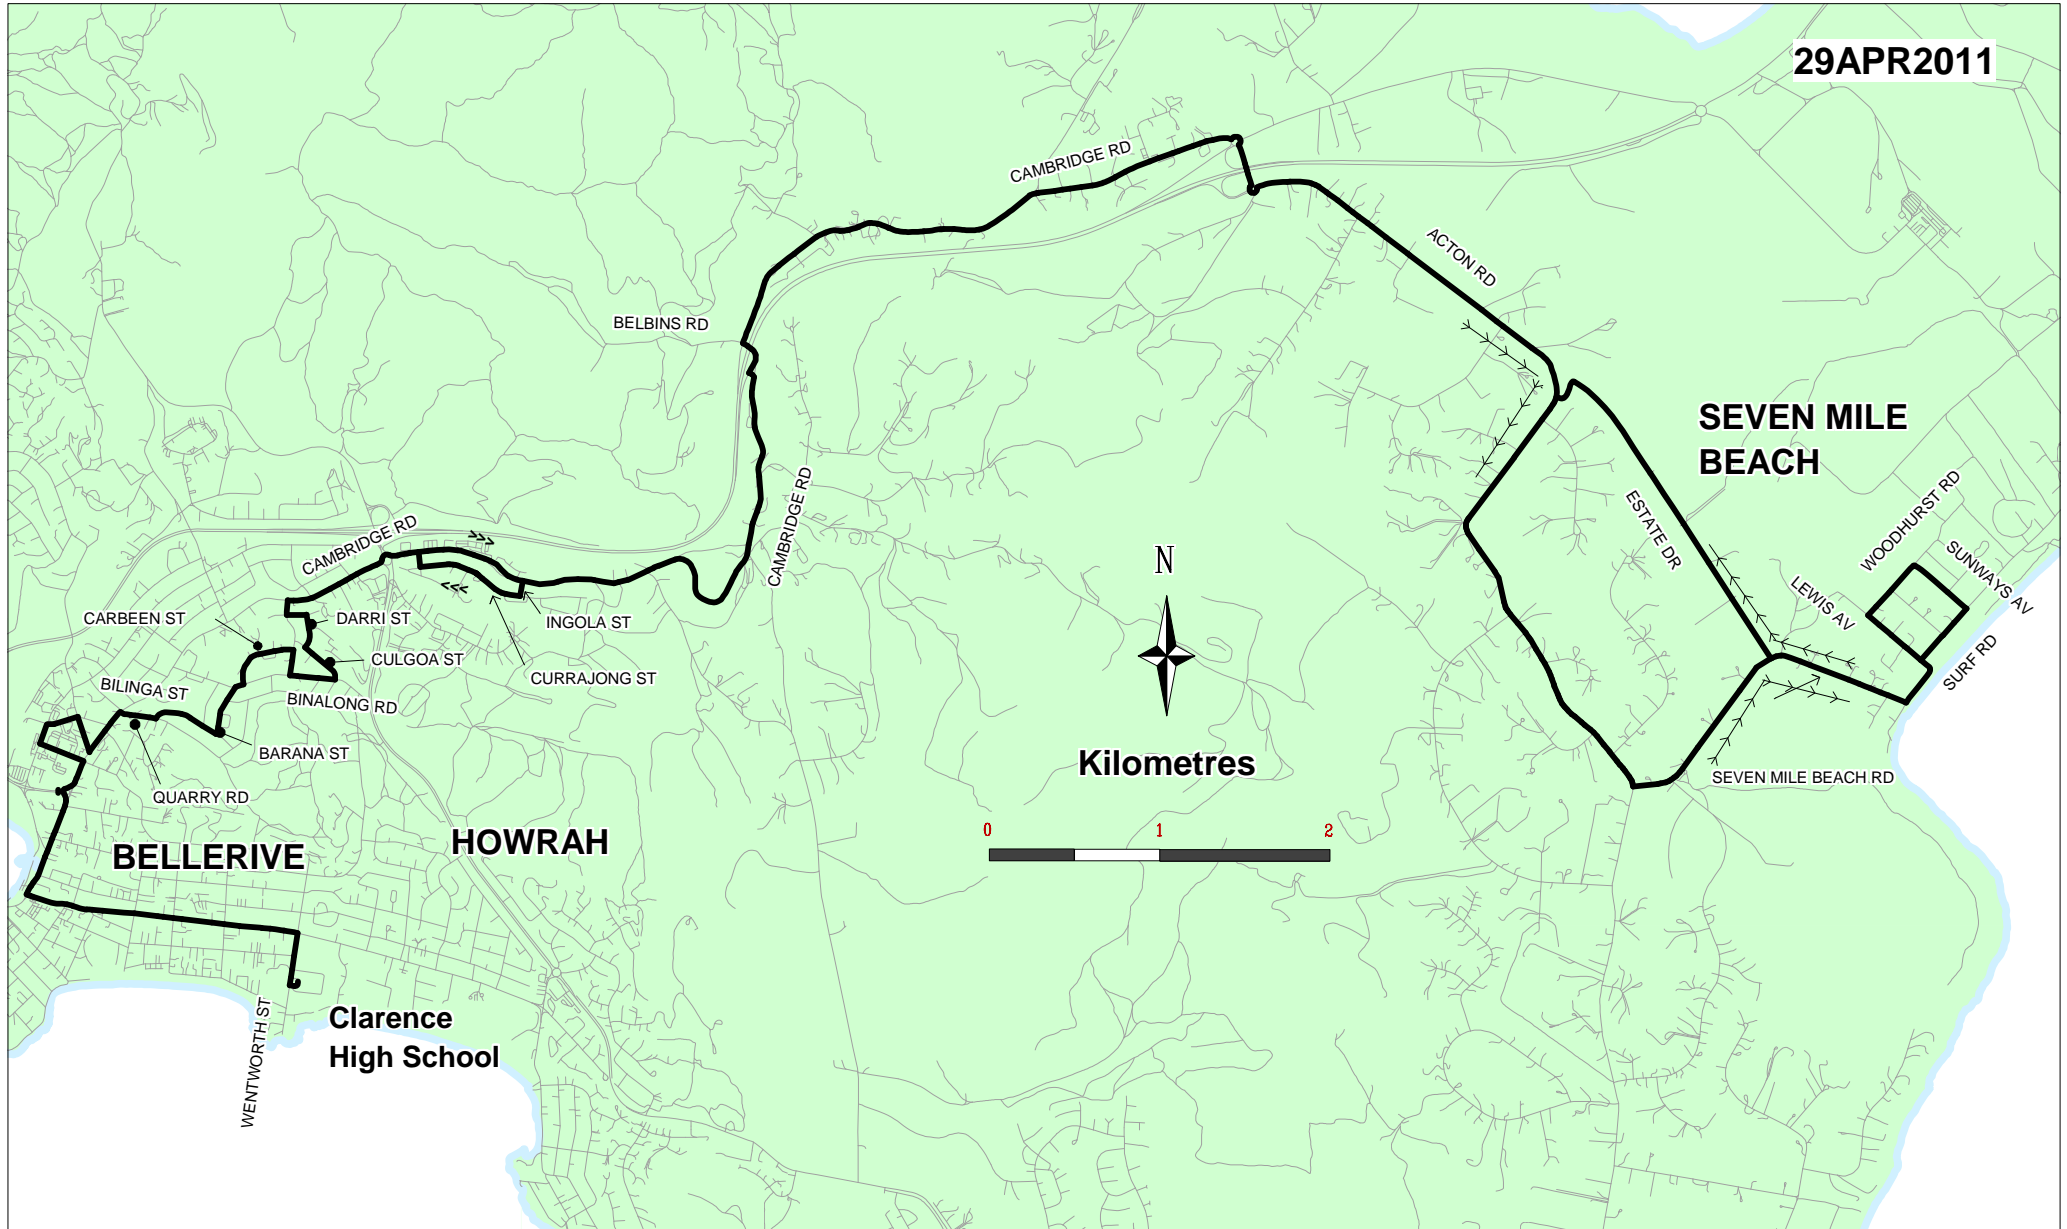

ROUTE 414 3:15PM CLARENCE HIGH - ROSNY BUS MALL - CAMBRIDGE - SEVEN MILE BEACH - ESTATE DR

29APR2011

School Bus: Wentworth St, Clarence St, Cambridge Rd, Bayfield St, Blight St, Rosny Bus Mall, Ross Ave, Gordons Hill Rd, Quarry Rd, then as for Rt 660 to Cambridge Rd, Ingola St, Currajong St. Mackillop College. Then via Cambridge Rd, Cambridge Township, Acton Rd, Seven Mile Beach Rd, Esplanade, Lewis Ave, Surf Rd, Sunways Ave, Woodhurst Rd, Lewis Ave, Esplanade, Seven Mile Beach Rd, Estate Dr.