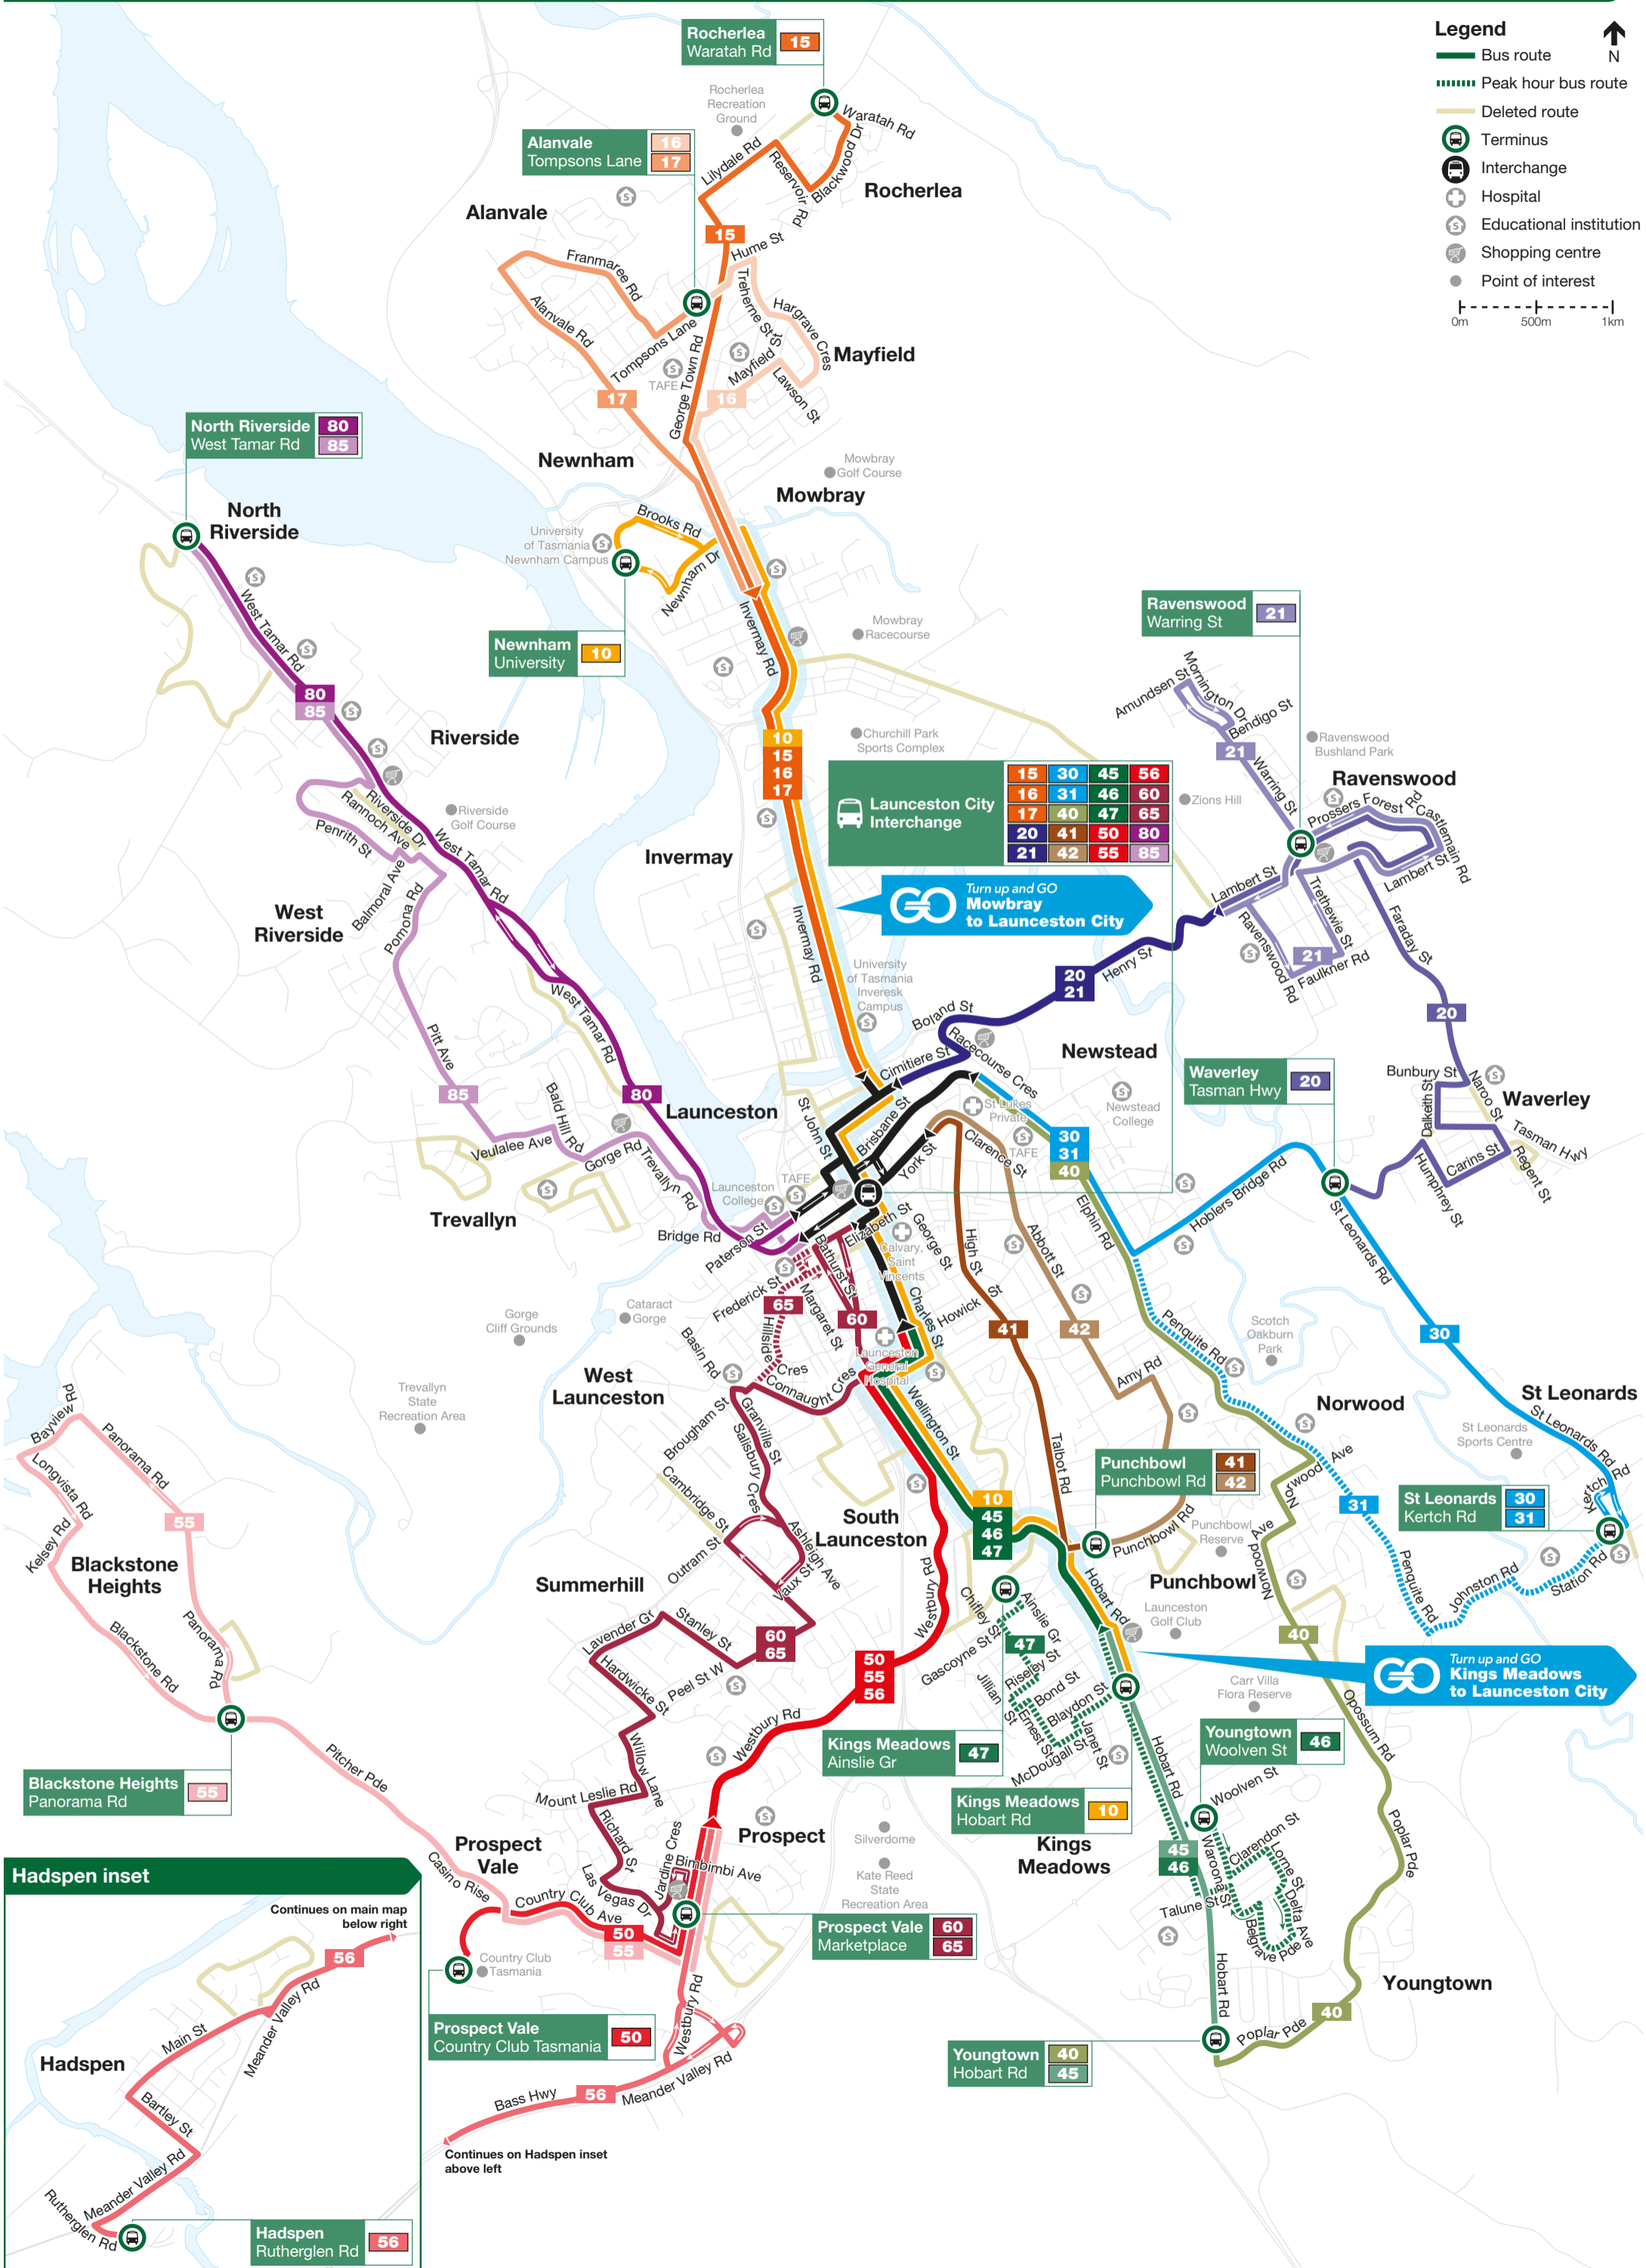

Legend

- Bus route
- Peak hour bus route
- Deleted route
- Terminus
- Interchange
- Hospital
- Educational institution
- Shopping centre
- Point of interest

0m 500m 1km

Launceston City Interchange

15	30	45	56
16	31	46	60
17	40	47	65
20	41	50	80
21	42	55	85

GO Turn up and GO
Mowbray to Launceston City

GO Turn up and GO
Kings Meadows to Launceston City

Hadspen inset

Continues on main map below right

Continues on Hadspen inset above left

Hadspen
Rutherglen Rd **56**