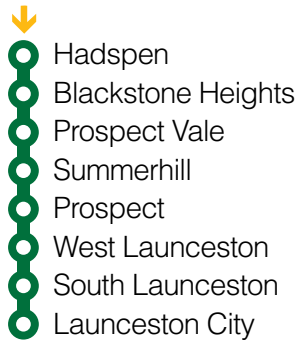

Look for bus numbers

60
64
66
70
74
76
78

Launceston West Loop

Buses operate linking:

See back for detailed route descriptions

Effective 6 November 2011

Bus Route Descriptions

60 **Launceston City to Launceston City Loop** via West Launceston, Summerhill, Prospect Vale, Prospect & South Launceston. Service operates 7 days.

64 **Launceston City to Launceston City Loop** via West Launceston, Summerhill, Prospect Vale, Prospect & South Launceston. Service operates Monday–Friday.

66 **Launceston City to Launceston City Loop** via West Launceston, Summerhill, Prospect Vale & Blackstone Heights. Service operates Monday–Saturday.

76 **Launceston City to Launceston City Loop** via South Launceston, Prospect, Prospect Vale & Blackstone Heights. Service operates Monday–Friday.

78 **Hadspen to Launceston City** via Prospect Vale, Prospect & South Launceston. Service operates Monday–Saturday.

60 64 anti-clockwise loop
70 74 clockwise loop

Legend

- Bus Route
- 60 Route Number
- + Hospital
- S School
- E Educational Institution
- Shopping Centre

Base map Tasmanian Government © 2011