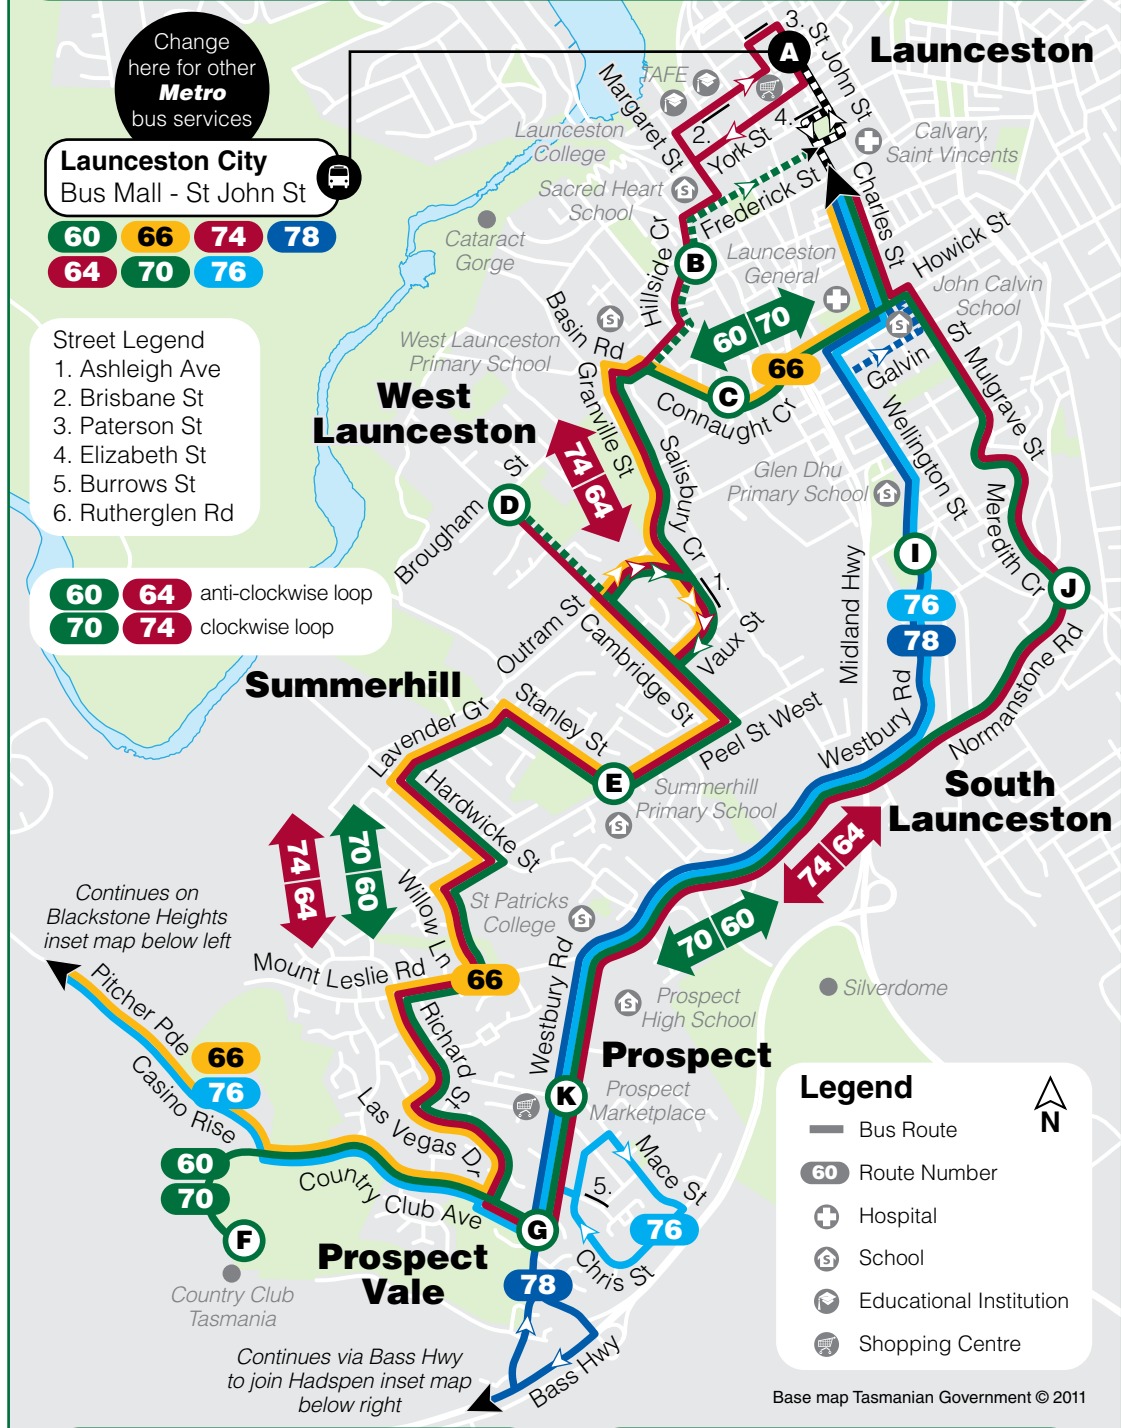

Look for bus numbers

60
64
66
70
74
76
78

Launceston West Loop

Buses operate linking:

See back for detailed route descriptions

Effective 6 November 2011

Bus Route Descriptions

60 **Launceston City to Launceston City Loop** via West Launceston, Summerhill, Prospect Vale, Prospect & South Launceston. Service operates 7 days.

76 **Launceston City to Launceston City Loop** via South Launceston, Prospect, Prospect Vale & Blackstone Heights. Service operates Monday–Friday.

78 **Hadspen to Launceston City** via Prospect Vale, Prospect & South Launceston. Service operates Monday–Saturday.

Metro Route Map 60, 64, 66, 70, 74, 76, 78

Change here for other **Metro** bus services

Launceston City
Bus Mall - St John St

60 66 74 78
64 70 76

- Street Legend
1. Ashleigh Ave
 2. Brisbane St
 3. Paterson St
 4. Elizabeth St
 5. Burrows St
 6. Rutherglen Rd

60 64 anti-clockwise loop
70 74 clockwise loop

Legend

- Bus Route
- 60 Route Number
- + Hospital
- S School
- E Educational Institution
- Shopping Centre

Base map Tasmanian Government © 2011