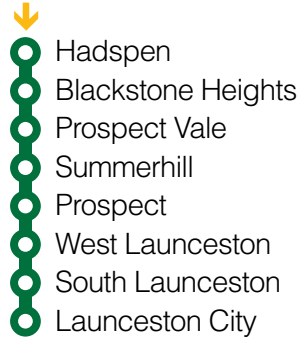

Look for bus numbers

60
64
66
70
74
76
78

Launceston West Loop

Buses operate linking:

See back for detailed route descriptions

Effective 6 November 2011

Bus Route Descriptions

60 **Launceston City to Launceston City Loop** via West Launceston, Summerhill, Prospect Vale, Prospect & South Launceston. Service operates 7 days.

64 **Launceston City to Launceston City Loop** via West Launceston, Summerhill, Prospect Vale, Prospect & South Launceston. Service operates Monday–Friday.

66 **Launceston City to Launceston City Loop** via West Launceston, Summerhill, Prospect Vale & Blackstone Heights. Service operates Monday–Saturday.

76 **Launceston City to Launceston City Loop** via South Launceston, Prospect, Prospect Vale & Blackstone Heights. Service operates Monday–Friday.

78 **Hadspen to Launceston City** via Prospect Vale, Prospect & South Launceston. Service operates Monday–Saturday.

60 64 anti-clockwise loop
70 74 clockwise loop

Legend

- Bus Route
- Route Number
- Hospital
- School
- Educational Institution
- Shopping Centre

Base map Tasmanian Government © 2017