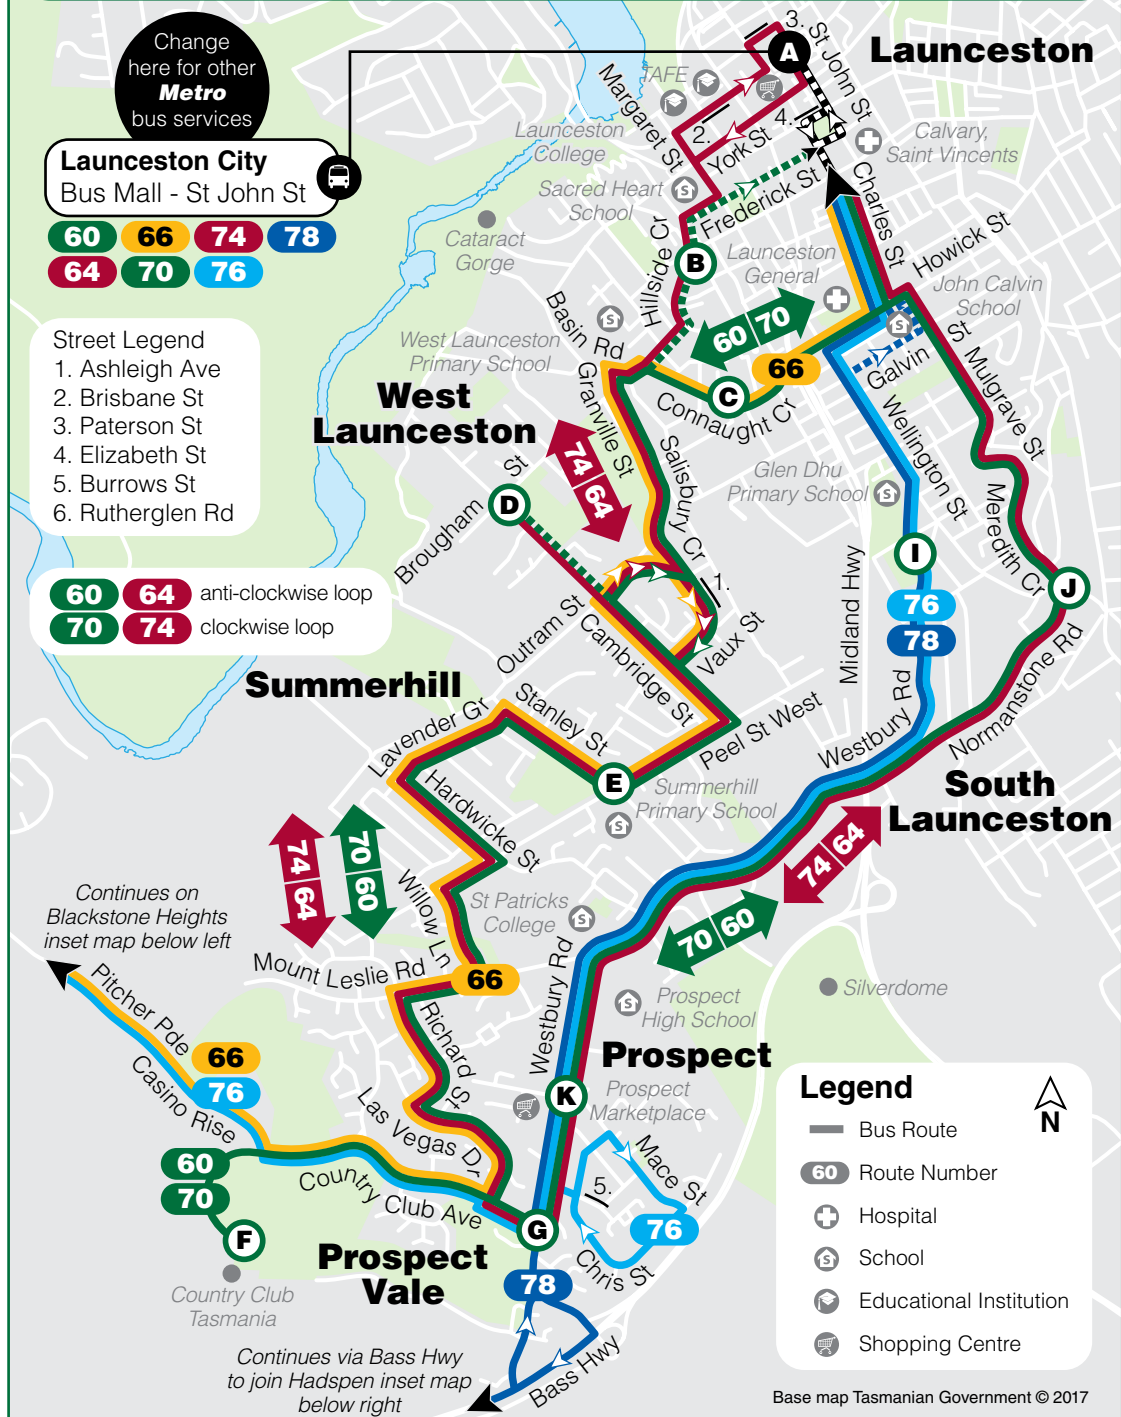

Look for bus numbers

60
64
66
70
74
76
78

Launceston West Loop

Buses operate linking:

See back for detailed route descriptions

Effective 6 November 2011

Bus Route Descriptions

60 **Launceston City to Launceston City Loop** via West Launceston, Summerhill, Prospect Vale, Prospect & South Launceston. Service operates 7 days.

76 **Launceston City to Launceston City Loop** via South Launceston, Prospect, Prospect Vale & Blackstone Heights. Service operates Monday–Friday.

78 **Hadspen to Launceston City** via Prospect Vale, Prospect & South Launceston. Service operates Monday–Saturday.

Metro Route Map 60, 64, 66, 70, 74, 76, 78

Change here for other Metro bus services

Launceston City
Bus Mall - St John St

60 66 74 78
64 70 76

- Street Legend
- Ashleigh Ave
 - Brisbane St
 - Paterson St
 - Elizabeth St
 - Burrows St
 - Rutherglen Rd

60 64 anti-clockwise loop
70 74 clockwise loop

Legend

- Bus Route
- Route Number
- Hospital
- School
- Educational Institution
- Shopping Centre

Base map Tasmanian Government © 2017