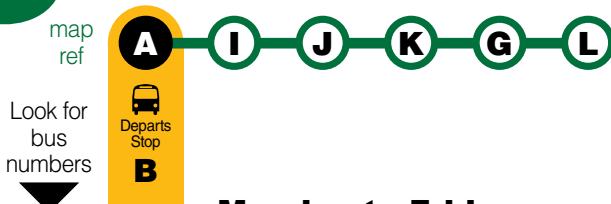

Launceston City - South Launceston - Prospect - Prospect Vale - Hadspen

Launceston City	Westbury Rd / Norwich St	Normanstone Rd / Hobart Rd	Prospect Market-place	Country Club Ave / Westbury Rd	Hadspen

Monday to Friday

	74	7.28	....	7.34	7.40	Z7.42	....
	74	8.05	....	8.11	8.17	Z8.19	....
	70	8.25	....	8.31	8.39	Z8.40	....
	78	A9.00	9.05	....	9.11	W9.12	9.28
am	74	9.10	....	9.16	9.22	Z9.24	....
	70	9.25	....	9.31	9.39	Z9.40	....
	78	A10.00	10.05	....	10.11	W10.12	10.28
	70	10.25	....	10.30	10.36	Z10.37	....
	78	A11.00	11.05	....	11.11	W11.12	11.28
	74	11.25	....	11.31	11.37	Z11.39	....
	78	A12.00	12.05	....	12.11	W12.12	12.28
	70	12.25	....	12.30	12.36	Z12.37	....
	78	A1.00	1.05	....	1.11	W1.12	1.28
	70	1.25	....	1.32	1.39	Z1.40	....
	74	2.10	....	2.16	2.22	Z2.24	....
	78	A2.30	2.35	....	2.41	W2.42	2.58
	70	2.40	....	2.47	2.54	Z2.55	....
	78S	A3.12	3.17	....	3.23	W3.24	3.40
pm	70	3.45	....	3.52	3.59	Z3.59	....
	78	A4.00	4.05	....	4.11	W4.12	4.28
	76	A4.05	4.11	....	4.17	H4.21	....
	74	4.10	....	4.16	4.22	Z4.24	....
	70	4.40	....	4.47	4.54	Z4.55	....
	76	A4.50	4.57	....	5.06	H5.12	....
	78	A5.05	5.11	....	5.17	W5.18	5.32
	74	5.10	....	5.16	5.22	Z5.24	....
	70	5.40	....	5.47	5.54	Z5.55	....
	78	A6.10	6.16	....	6.22	W6.23	6.37
	70	6.55	....	7.02	7.09	Z7.09	....
	70	8.55	....	9.02	9.09	Z9.09	....

Saturday

	70	....	....	8.00	8.05	Z8.06	....
	70	8.55	....	9.03	9.10	Z9.11	....
am	78	A9.45	9.50	....	9.56	W9.56	10.11
	70	10.55	....	11.03	11.10	Z11.11	....
	78	A11.45	11.50	....	11.56	W11.56	12.11
	70	12.55	....	1.03	1.10	Z1.11	....
	78	A1.45	1.50	....	1.56	W1.56	2.11
	70	2.55	....	3.03	3.10	Z3.11	....
pm	78	A3.45	3.50	....	3.56	W3.56	4.11
	70	4.55	....	5.02	5.08	Z5.09	....
	78	A5.45	5.50	....	5.56	W5.56	6.10
	70	6.55	....	7.02	7.08	Z7.09	....
	70	8.55	....	9.02	9.08	Z9.09	....

Sunday & Public Holidays

am	70	10.55	....	11.02	11.08	Z11.09	....
	70	12.55	....	1.02	1.08	Z1.09	....
pm	70	2.55	....	3.02	3.08	Z3.09	....
	70	4.55	....	5.02	5.08	Z5.09	....

Explanations

- **A** Bus departs from Stop A.
- **B** Bus travels via corner of Cambridge & Brougham Sts.
- **H** Bus continues to Blackstone Heights. Please see the other timetable on this page for details.
- **L** Time shown is for corner of Las Vegas Dr & Country Club Ave.
- **P** Bus travels via Prospect. Please see the other timetable on this page for details.
- **S** Bus operates school days only.
- **W** Time shown is for corner of Westbury Rd & Burrows St.
- **Z** Bus continues beyond this point. Please see over.

- See other side for services to Launceston City and bus route map →
- Routes 64, 74 & 76 do not operate on Weekends or Public Holidays. Routes 66 & 78 do not operate on Sundays or Public Holidays.

For timetables, maps, fares and tickets call the Information Hotline

13 22 01

or visit

www.metrotas.com.au

Wheelchair Accessible Services

A number of Metro's bus services are operated by wheelchair accessible buses. Please call 13 22 01 to confirm whether an accessible bus is being used on a particular service.