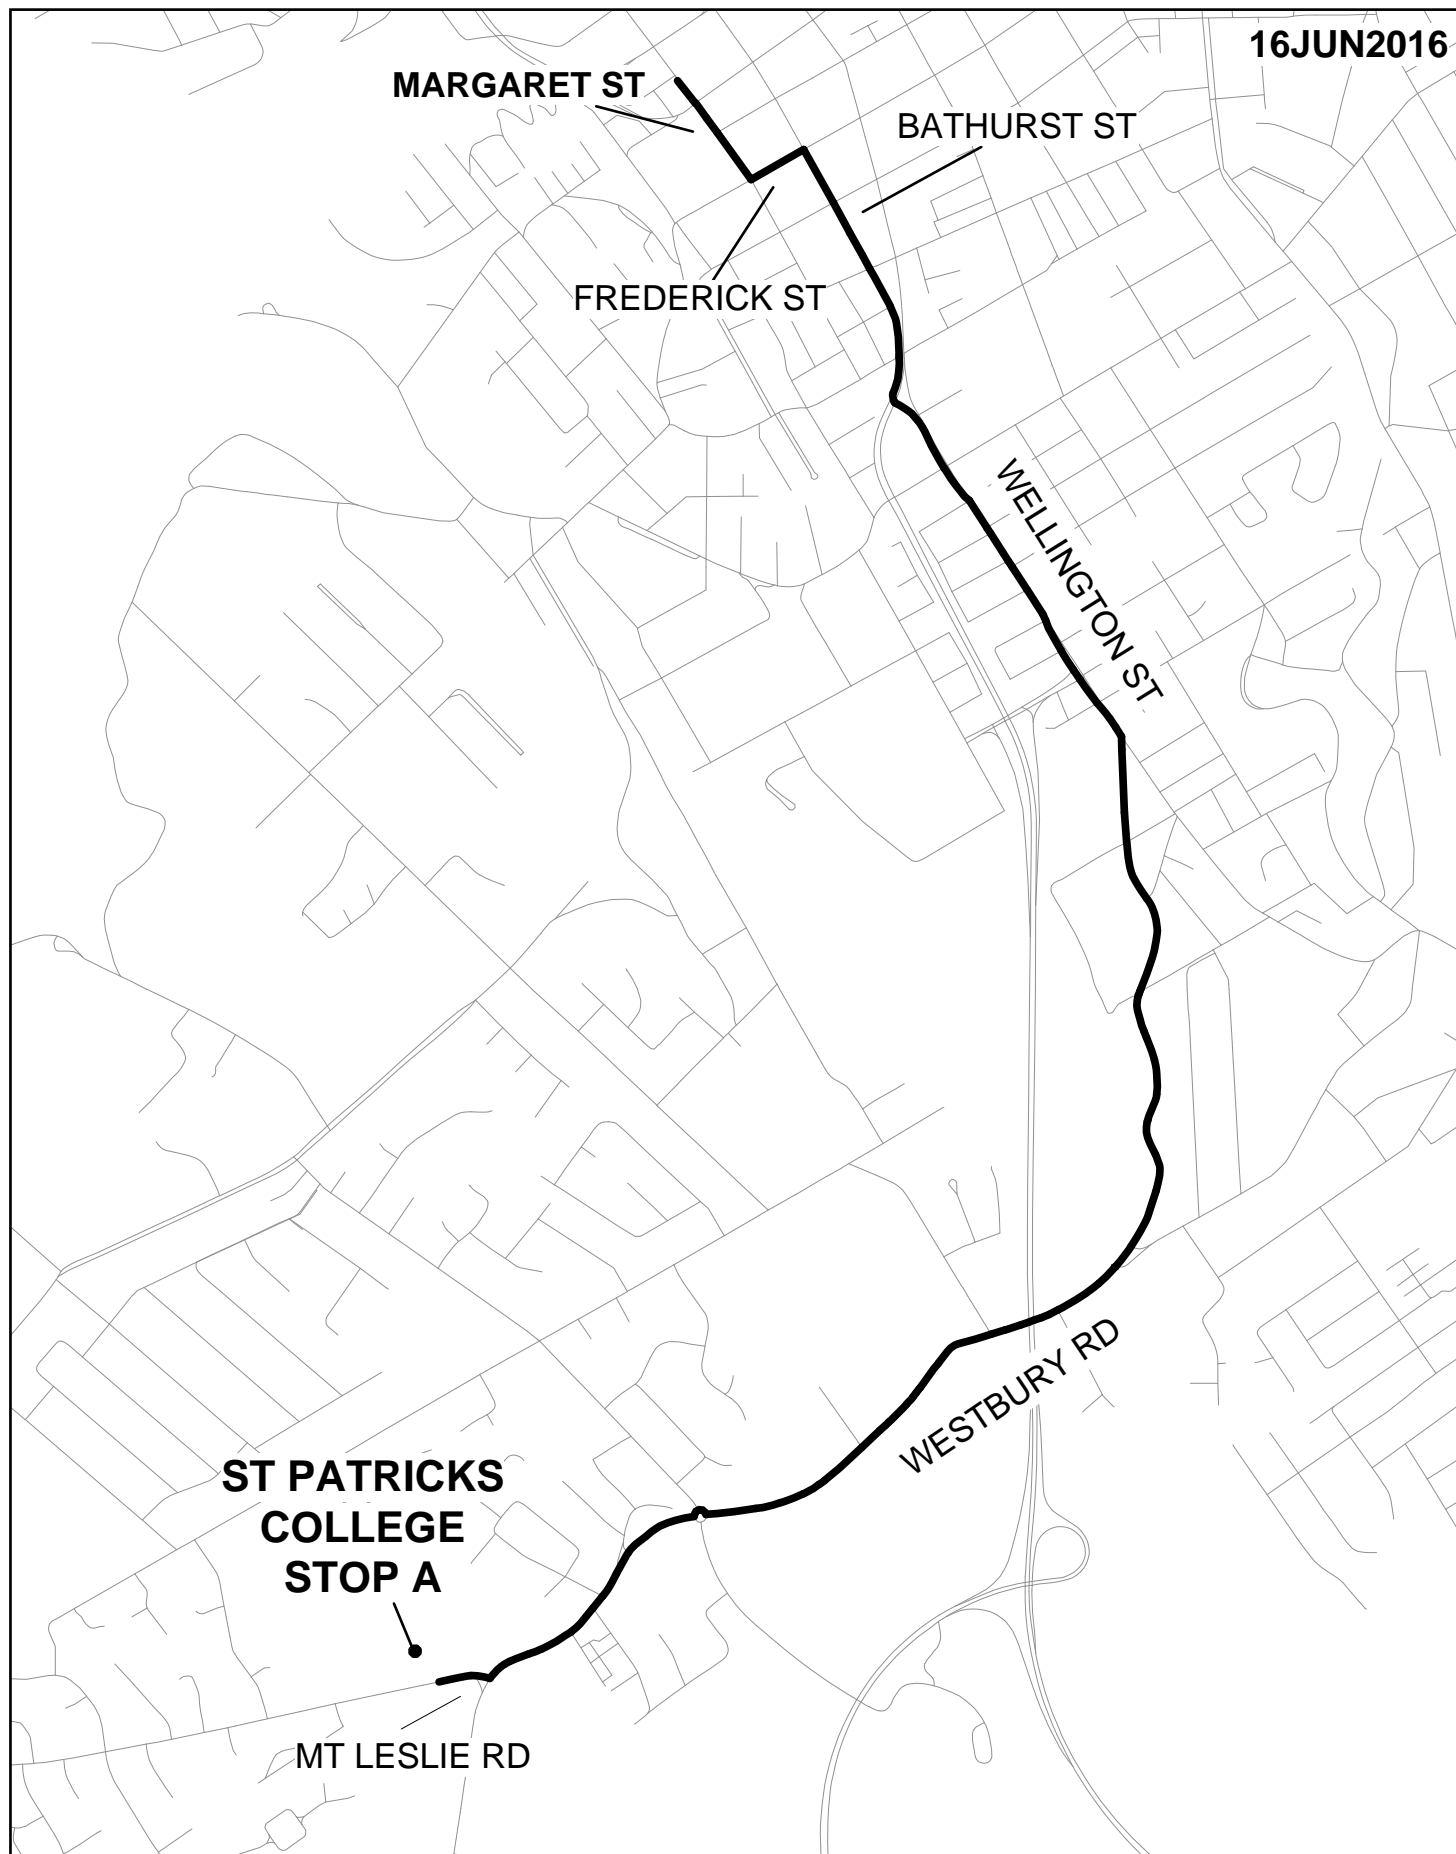

ROUTE 220 AT 1530 ST PATRICKS COLLEGE STOP A - MARGARET ST

St Patricks College (Stop A), Mt Leslie Rd, Westbury Rd, Wellington St, Bathurst St, Frederick St, Margaret St (Stop between York St and Brisbane St).