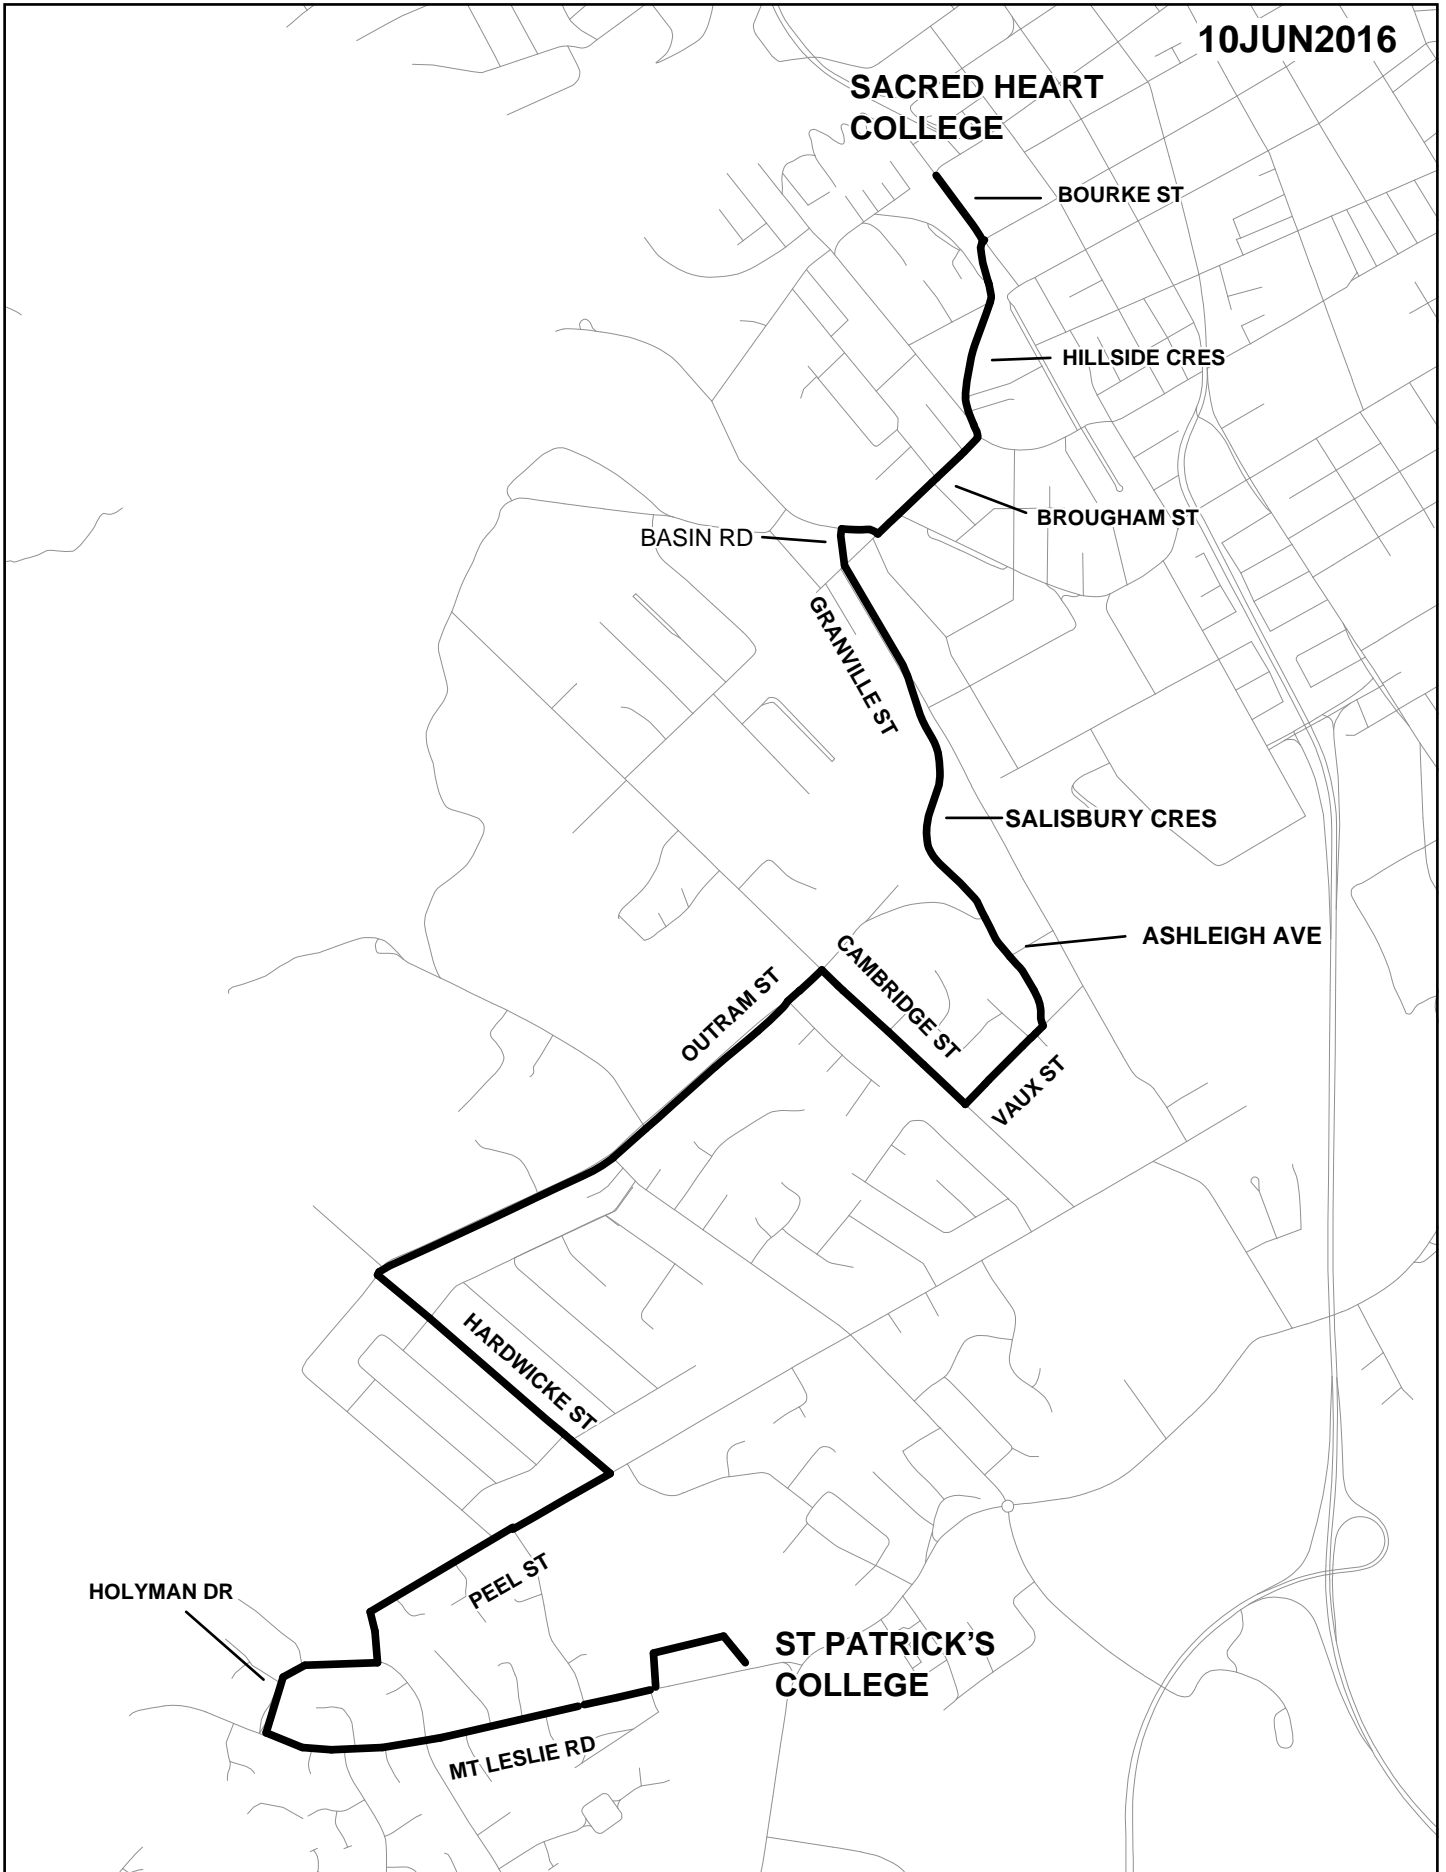

# ROUTE 252 AT 1520 SACRED HEART COLLEGE - ST PATRICK'S COLLEGE

Sacred Heart School in Bourke St, Hillside Ces, Brougham St, Basin Rd, Old Basin Rd Terminus, Granville St, Salsbury Cres, Ashleigh Ave, Vaux St, Cambridge St, Outram St, Hardwicke, Peel St, Holyman Dr, Mt Leslie Rd, St Patricks College