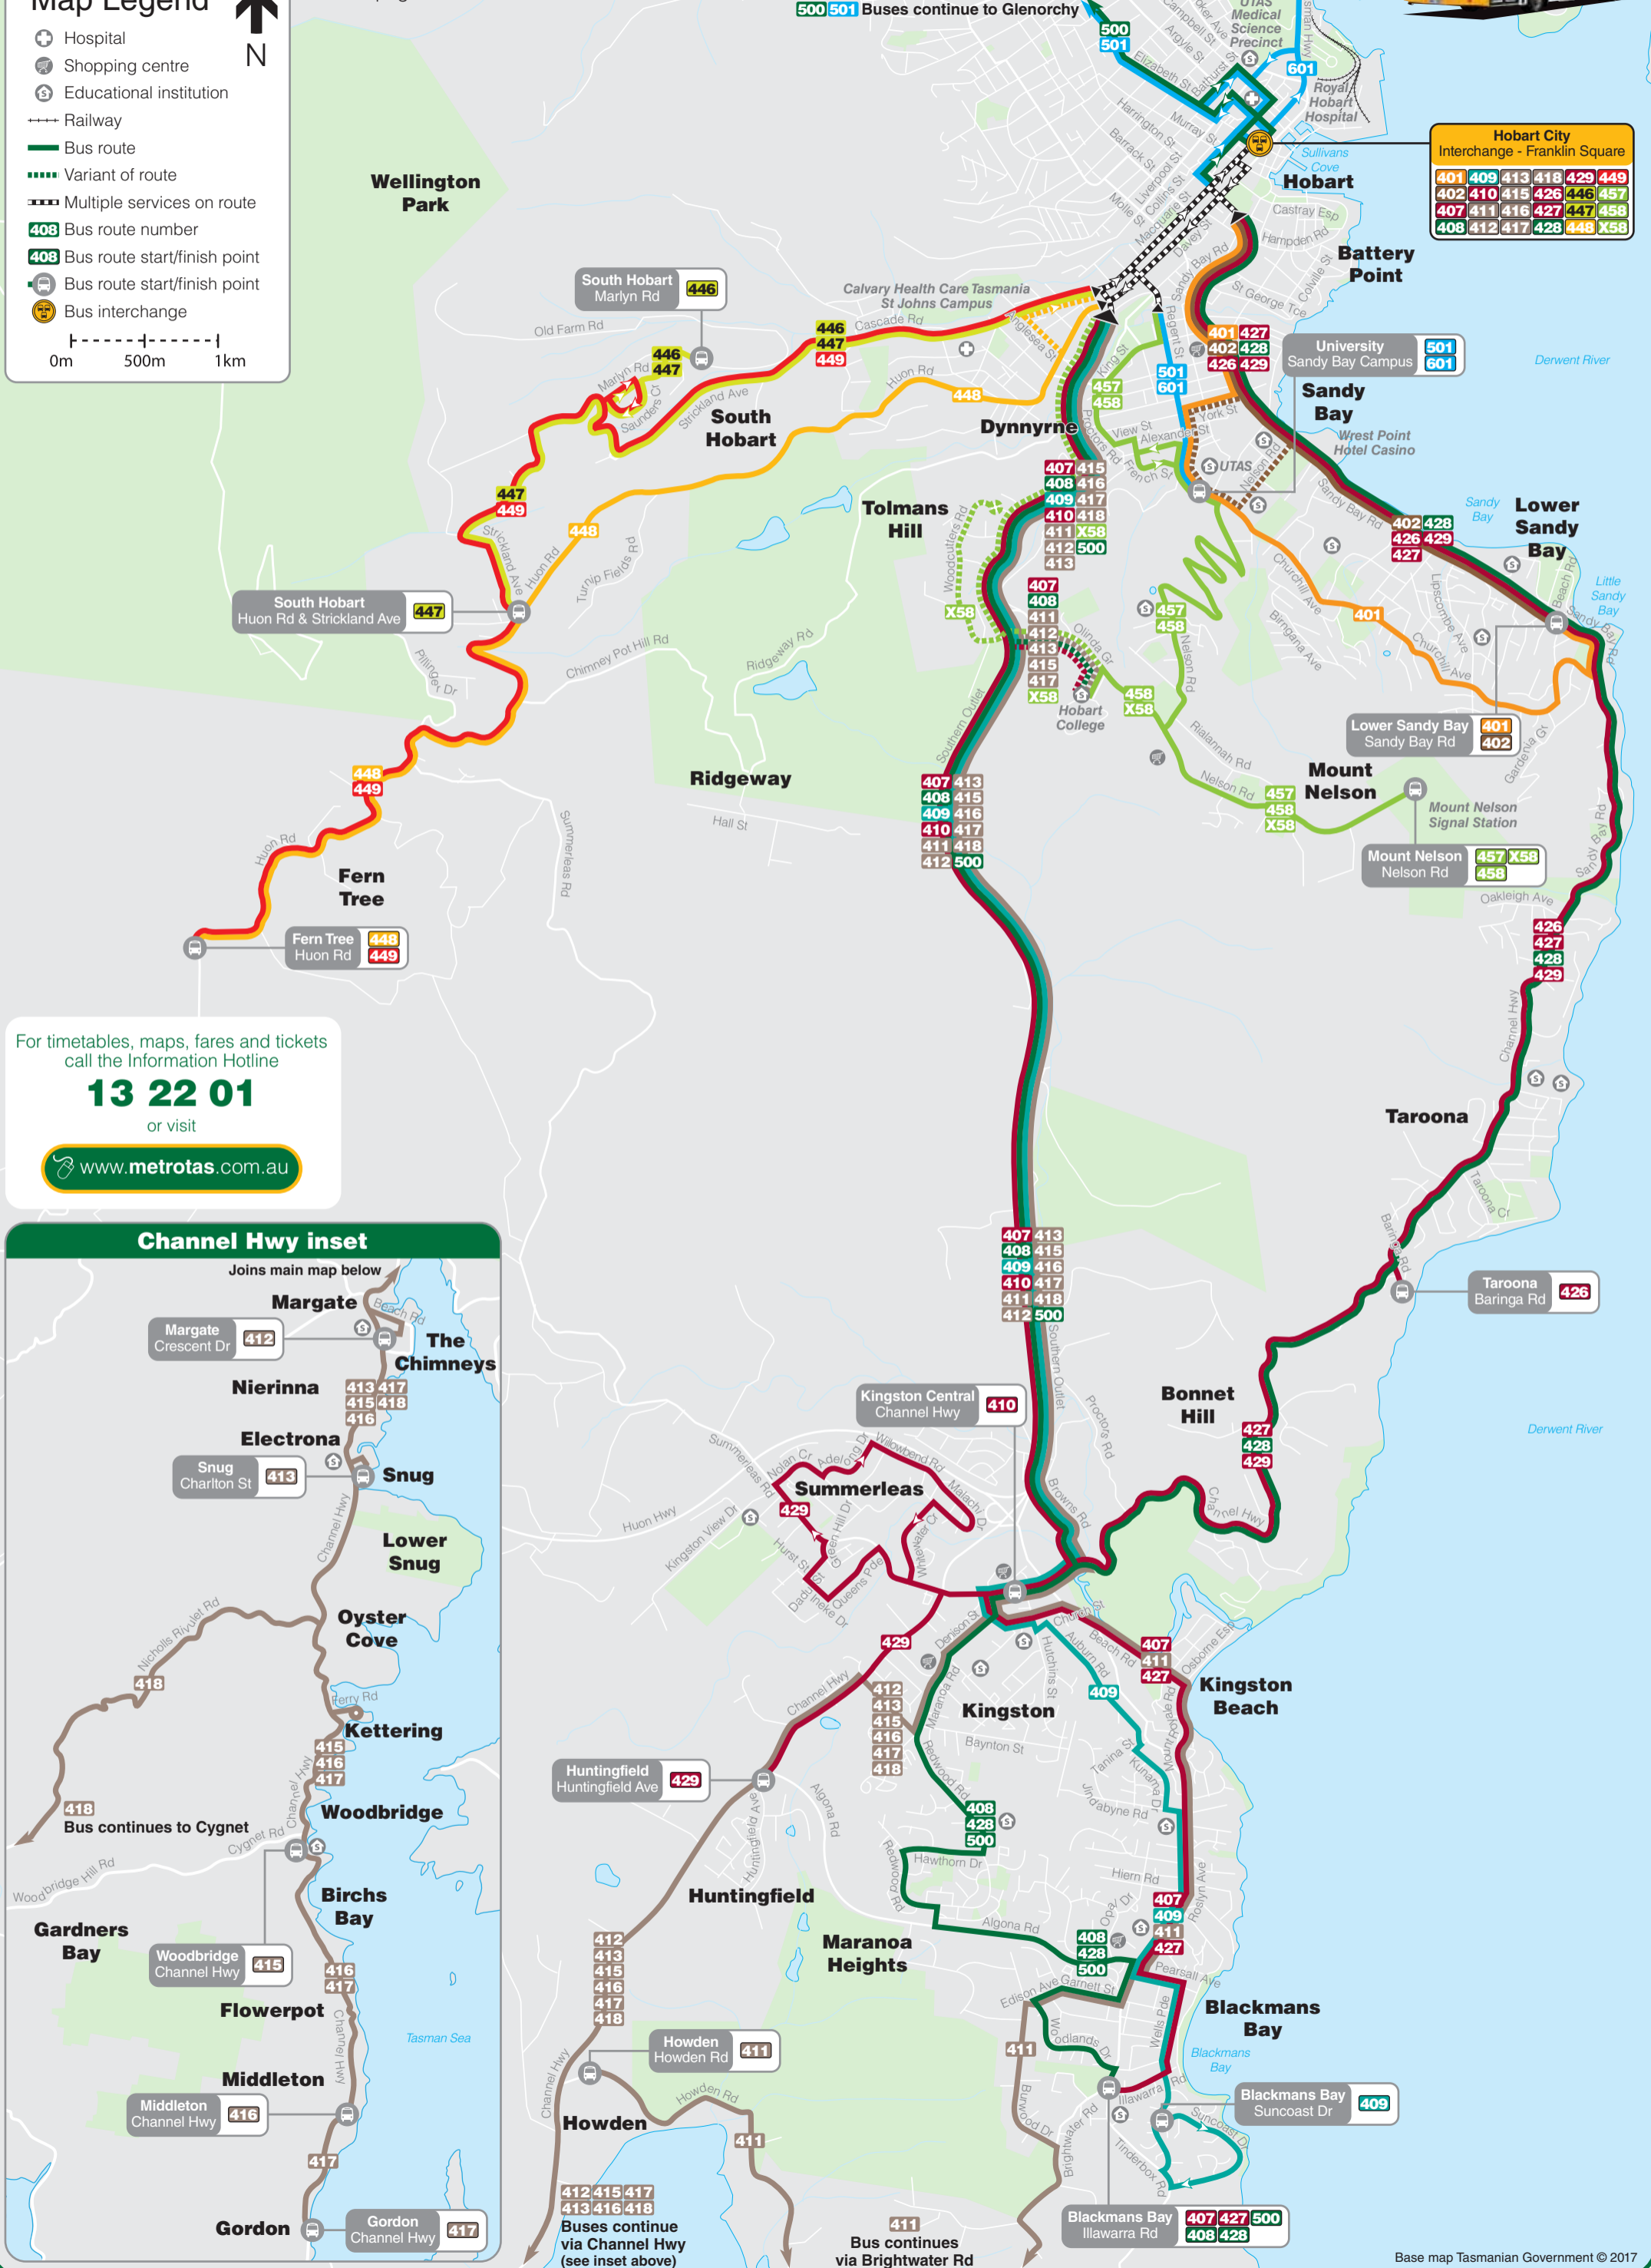

Route List

Refer to the table below for the bus routes operated. Please consult timetables before undertaking travel to find your bus departure times.

Route & Destination

401	Sandy Bay > University > City
402	Sandy Bay > City
407	Blackmans Bay > Kingston > City
408	Blackmans Bay > Kingston > City
409	Blackmans Bay > Kingston > City
410	Kingston > City
411	Howden > Blackmans Bay > Kingston > City
412	Margate > Kingston > City
413	Snug > Margate > Kingston > City
415	Woodbridge > Snug > Margate > Kingston > City
416	Middleton > Woodbridge > Snug > Margate > Kingston > City
417	Gordon > Woodbridge > Snug > Margate > Kingston > City
418	Cygnets > Snug > Margate > Kingston > City
426	Taroona > Sandy Bay > City
427	Blackmans Bay > Kingston > Taroona > Sandy Bay > City
428	Blackmans Bay > Kingston > Taroona > Sandy Bay > City
429	Huntingfield > Kingston > Taroona > Sandy Bay > City
446	Marlyn Rd > South Hobart > City
447	Strickland Ave > Marlyn Rd > South Hobart > City
448	Fern Tree > Huon Rd > South Hobart > City
449	Fern Tree > Strickland Ave > South Hobart > City
457	Mount Nelson > University > Dynnyrne > City
458	Mount Nelson > Hobart College > University > Dynnyrne > City
X58	Mount Nelson > Hobart College > Tolmans Hill > City <i>express</i>
500	Blackmans Bay > Kingston > City > Glenorchy
501	University > City > Glenorchy
601	University > City > Rosny Park > Shoreline

Hobart City Interchange

Refer to the map below for bus departure points.

Refer to main map on page 3 for detailed route information.

Map Legend

- Hospital
- Shopping centre
- Educational institution
- Railway
- Bus route
- Variant of route
- Multiple services on route
- Bus route number
- Bus route start/finish point
- Bus route start/finish point
- Bus interchange

0m 500m 1km

Refer to pages 1 & 2 for more route information.

Hobart City Interchange - Franklin Square						
401	409	413	418	429	449	
402	410	415	426	446	457	
407	411	416	427	447	458	
408	412	417	428	448	X58	