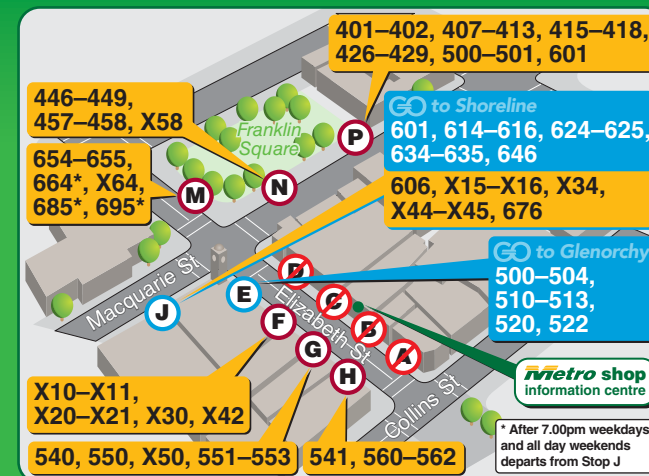

Suburb Index

Refer to the table below for bus routes available in your suburb/destination. The main map on page 3 shows all bus routes in detail.

Suburb	Bus Routes
Blackmans Bay	407, 408, 409, 411, 427, 428, 500
Cygnets	418
Dynnyrne	457, 458
Fern Tree	448, 449
Gordon	417
Hobart City	401, 402, 407, 408, 409, 410, 411, 412, 413, 415, 416, 417, 418, 426, 427, 428, 429, 446, 447, 448, 449, 457, 458, X58, 500, 501, 601
Howden	411
Huntingfield	412, 413, 415, 416, 417, 418, 429
Kingston	407, 408, 409, 410, 411, 412, 413, 415, 416, 417, 418, 427, 428, 429, 500
Kingston Beach	407, 409, 411, 427
Lower Sandy Bay	401, 402, 426, 427, 428, 429
Maranoa Heights	408, 428, 500
Margate	412, 413, 415, 416, 417, 418
Middleton	416, 417
Mount Nelson	457, 458, X58
Sandy Bay	401, 402, 426, 427, 428, 429, 457, 458, 501, 601
Snug	413, 415, 416, 417, 418
South Hobart	446, 447, 448, 449
Summerleas	429
Taroona	426, 427, 428, 429
Tolmans Hill	X58
Woodbridge	415, 416, 417

Hobart City Interchange

Refer to the map below for bus departure points.

Refer to main map on page 3 for detailed route information.

Map Legend

- Hospital
- Shopping centre
- Educational institution
- Railway
- Bus route
- Variant of route
- Multiple services on route
- Bus route number
- Bus route start/finish point
- Bus route start/finish point
- Bus interchange

0m 500m 1km

Refer to pages 1 & 2 for more route information.

Hobart City Interchange - Franklin Square						
401	409	413	418	429	449	
402	410	415	426	446	457	
407	411	416	427	447	458	
408	412	417	428	448	X58	