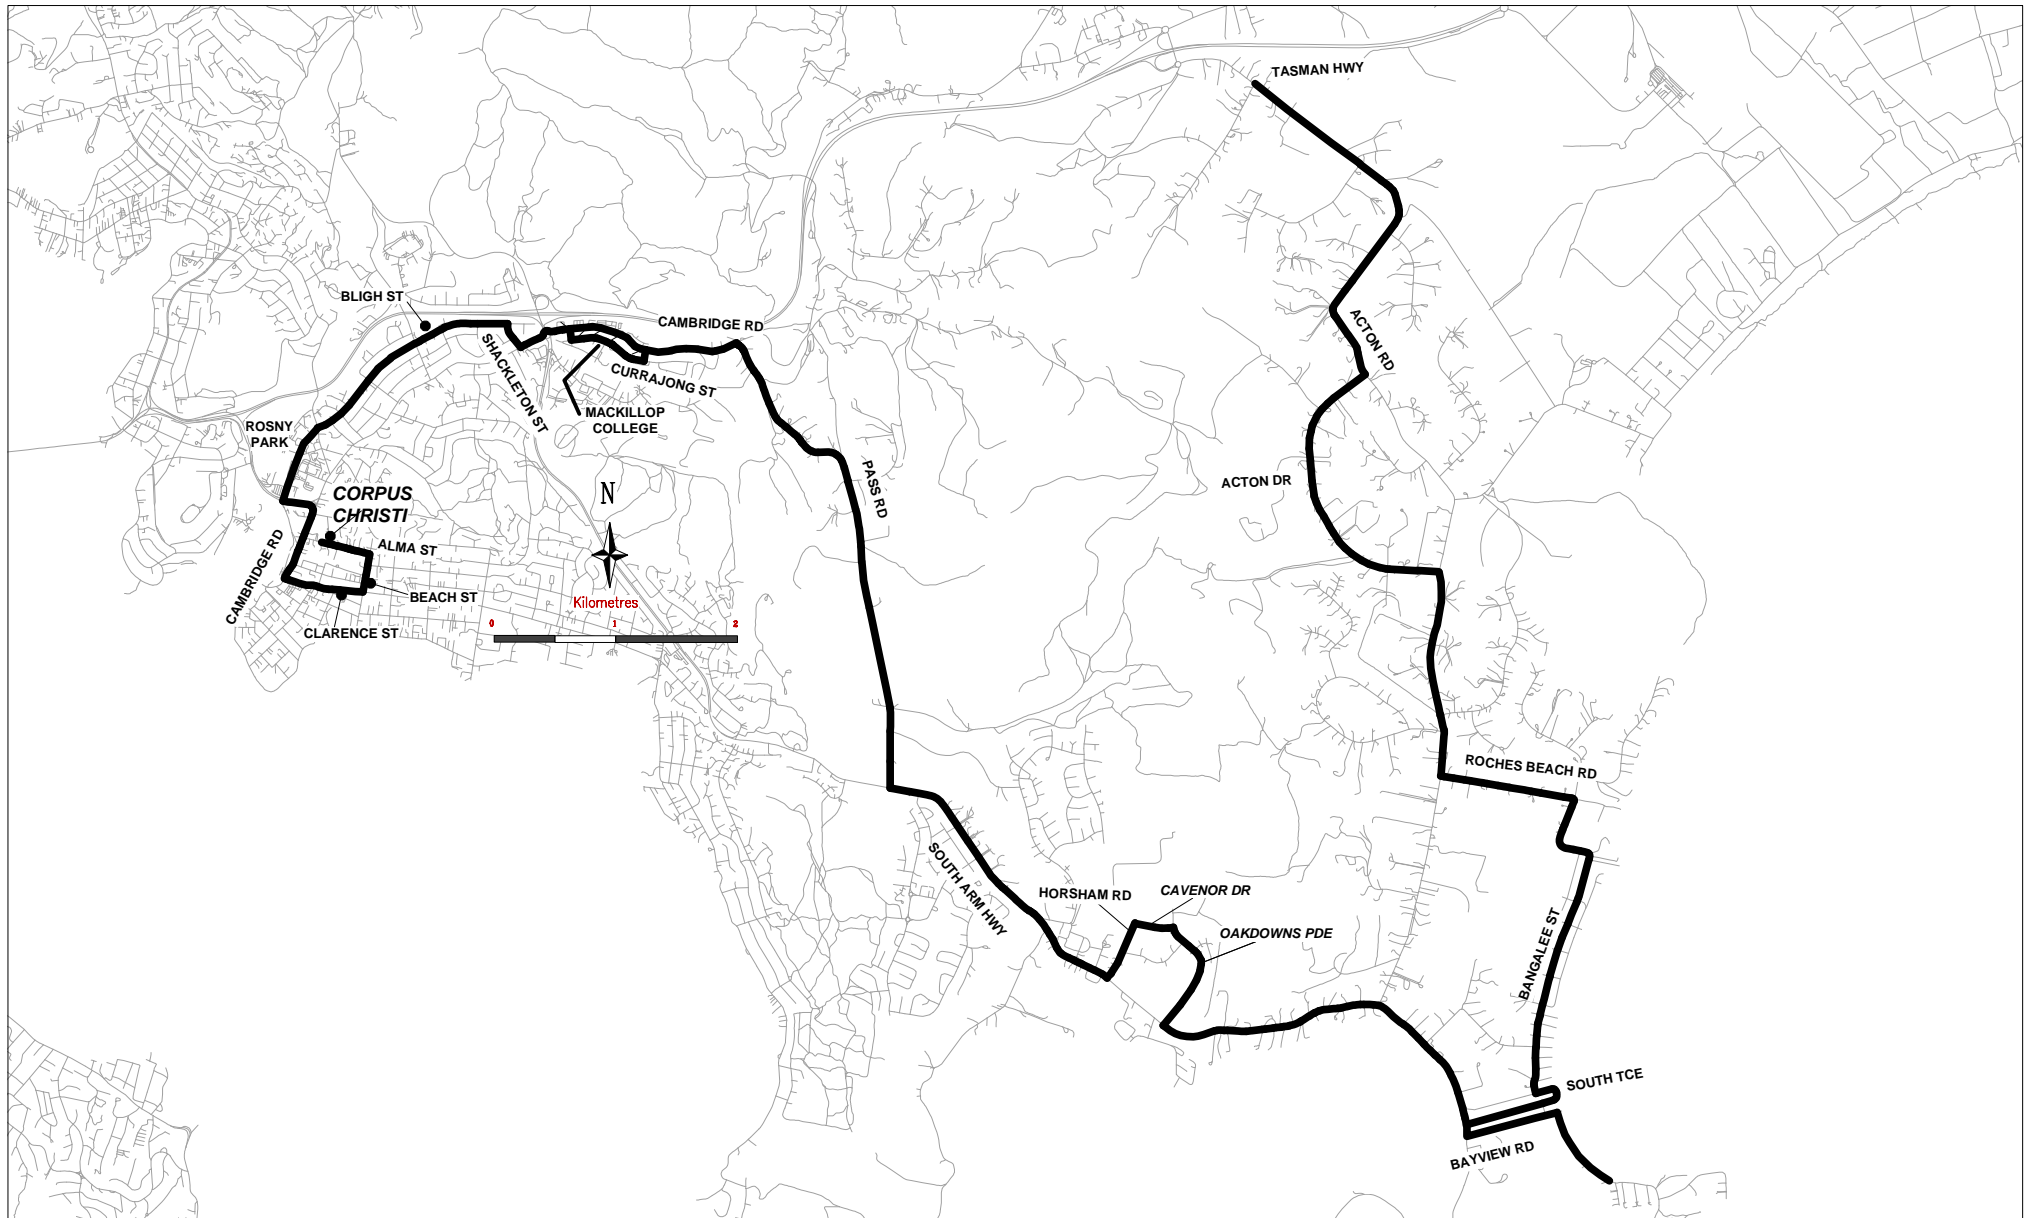

ROUTE 320 PM CORPUS CHRISTI - ROSNY PARK D - MACKILLOP COLLEGE - ACTON RD/CILWEN RD01MAY16'S

**School Bus: Via Alma St, Beach St, Clarence St, Cambridge Rd, Rosny Hill Rd, Rosny Interchange Stop D, Bligh St, Shackleton St, Cambridge Rd, Ingola St, Currajong St, PICK UP STUDENTS AT MACKILLOP COLLEGE, Currajong St, Cambridge Rd, Pass Rd, South Arm Hwy, Horsham Rd, Cavenor Dr, Oakdowns Pde, South Arm Rd, Bayview Rd to turning circle, Bayview Rd, South Arm Rd, South Tce, North Tce, Bangalee St, Roches Beach Rd, Acton Rd, Acton Dr, Acton Rd to Acton Rd/Cilwen Rd Inwards.**