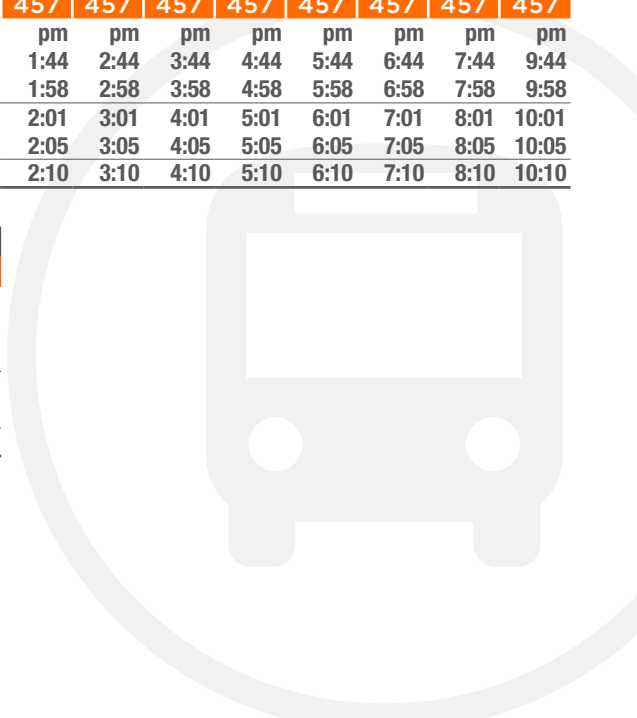

Monday to Friday (cont)					
map ref	ROUTE NUMBER	457	457	457	457
		pm	pm	pm	pm
(A)	Mt Nelson	6:41	7:40	9:40	
(B)	Hobart College	-	-	-	
(C)	Tolmans Hill, Woodcutters Rd	-	-	-	
(D)	University, Churchill Ave	6:54	7:53	9:53	
(E)	Dynnyrne, Proctors Rd/Lynton Ave	6:57	7:56	9:56	
(F)	Antill St/Fitzroy Cr	7:00	7:59	9:59	
(G)	Hobart City, Macquarie St	7:06	8:05	10:05	

Saturday															
map ref	ROUTE NUMBER	457	457	457	457	457	457	457	457	457	457	457	457	457	457
		am	am	am	am	am	pm	pm	pm	pm	pm	pm	pm	pm	pm
(A)	Mt Nelson	8:14	8:44	9:44	10:44	11:44	12:44	1:44	2:44	3:44	4:44	5:44	6:44	7:44	9:44
(D)	University, Churchill Ave	8:28	8:58	9:58	10:58	11:58	12:58	1:58	2:58	3:58	4:58	5:58	6:58	7:58	9:58
(E)	Dynnyrne, Proctors Rd/Lynton Ave	8:31	9:01	10:01	11:01	12:01	1:01	2:01	3:01	4:01	5:01	6:01	7:01	8:01	10:01
(F)	Antill St/Fitzroy Cr	8:35	9:05	10:05	11:05	12:05	1:05	2:05	3:05	4:05	5:05	6:05	7:05	8:05	10:05
(G)	Hobart City, Macquarie St	8:40	9:10	10:10	11:10	12:10	1:10	2:10	3:10	4:10	5:10	6:10	7:10	8:10	10:10

Sunday/Public Holidays							
map ref	ROUTE NUMBER	457	457	457	457	457	457
		am	am	pm	pm	pm	pm
(A)	Mt Nelson	9:34	11:34	1:34	3:34	5:34	7:34
(D)	University, Churchill Ave	9:47	11:47	1:47	3:47	5:47	7:47
(E)	Dynnyrne, Proctors Rd/Lynton Ave	9:50	11:50	1:50	3:50	5:50	7:50
(F)	Antill St/Fitzroy Cr	9:54	11:54	1:54	3:54	5:54	7:54
(G)	Hobart City, Macquarie St	9:59	11:59	1:59	3:59	5:59	7:59

Explanations

Wheelchair accessible bus

WHO OPERATES MY SERVICE?

Metro

457, 458, X58

metrotas.com.au

13 22 01

Online trip information
transport.tas.gov.au