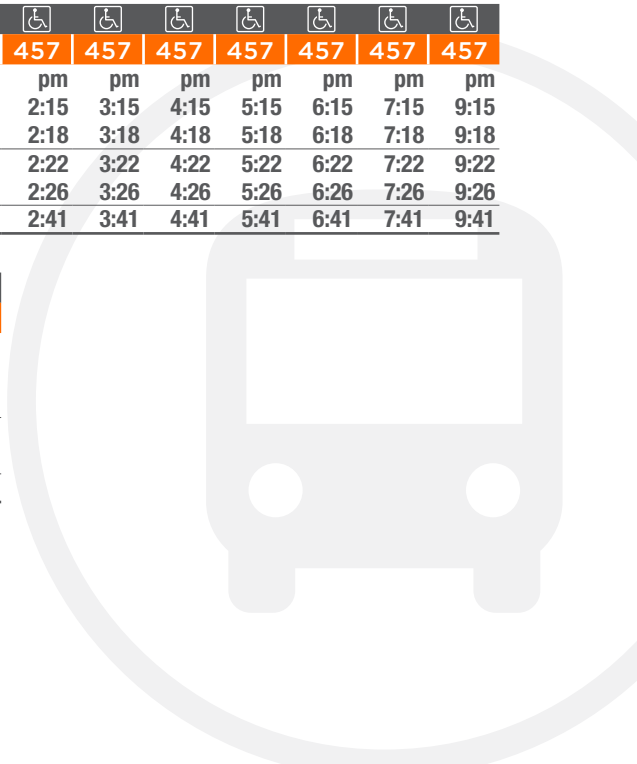

Monday to Friday (cont)		
map ref	ROUTE NUMBER	457
		pm
G	Hobart City, Franklin Sq Stop N	9:12
F	Antill St/Fitzroy Cr	9:15
E	Dynnyrne, Proctors Rd/Princes St	9:19
D	University, Churchill Ave	9:23
C	Tolmans Hill, Woodcutters Rd	-
B	Hobart College	-
A	Mt Nelson	9:37

Saturday														
map ref	ROUTE NUMBER	457	457	457	457	457	457	457	457	457	457	457	457	457
		am	am	am	am	pm	pm	pm	pm	pm	pm	pm	pm	pm
G	Hobart City, Franklin Sq Stop N	8:15	9:15	10:15	11:15	12:15	1:15	2:15	3:15	4:15	5:15	6:15	7:15	9:15
F	Antill St/Fitzroy Cr	8:18	9:18	10:18	11:18	12:18	1:18	2:18	3:18	4:18	5:18	6:18	7:18	9:18
E	Dynnyrne, Proctors Rd/Princes St	8:22	9:22	10:22	11:22	12:22	1:22	2:22	3:22	4:22	5:22	6:22	7:22	9:22
D	University, Churchill Ave	8:26	9:26	10:26	11:26	12:26	1:26	2:26	3:26	4:26	5:26	6:26	7:26	9:26
A	Mt Nelson	8:41	9:41	10:41	11:41	12:41	1:41	2:41	3:41	4:41	5:41	6:41	7:41	9:41

Sunday/Public Holidays							
map ref	ROUTE NUMBER	457	457	457	457	457	457
		am	am	pm	pm	pm	pm
G	Hobart City, Franklin Sq Stop N	9:05	11:05	1:05	3:05	5:05	7:05
F	Antill St/Fitzroy Cr	9:08	11:08	1:08	3:08	5:08	7:08
E	Dynnyrne, Proctors Rd/Princes St	9:12	11:12	1:12	3:12	5:12	7:12
D	University, Churchill Ave	9:16	11:16	1:16	3:16	5:16	7:16
A	Mt Nelson	9:31	11:31	1:31	3:31	5:31	7:31

Explanations

Wheelchair accessible bus

WHO OPERATES MY SERVICE?

457, 458, X58

metrotas.com.au

13 22 01

Online trip information
transport.tas.gov.au