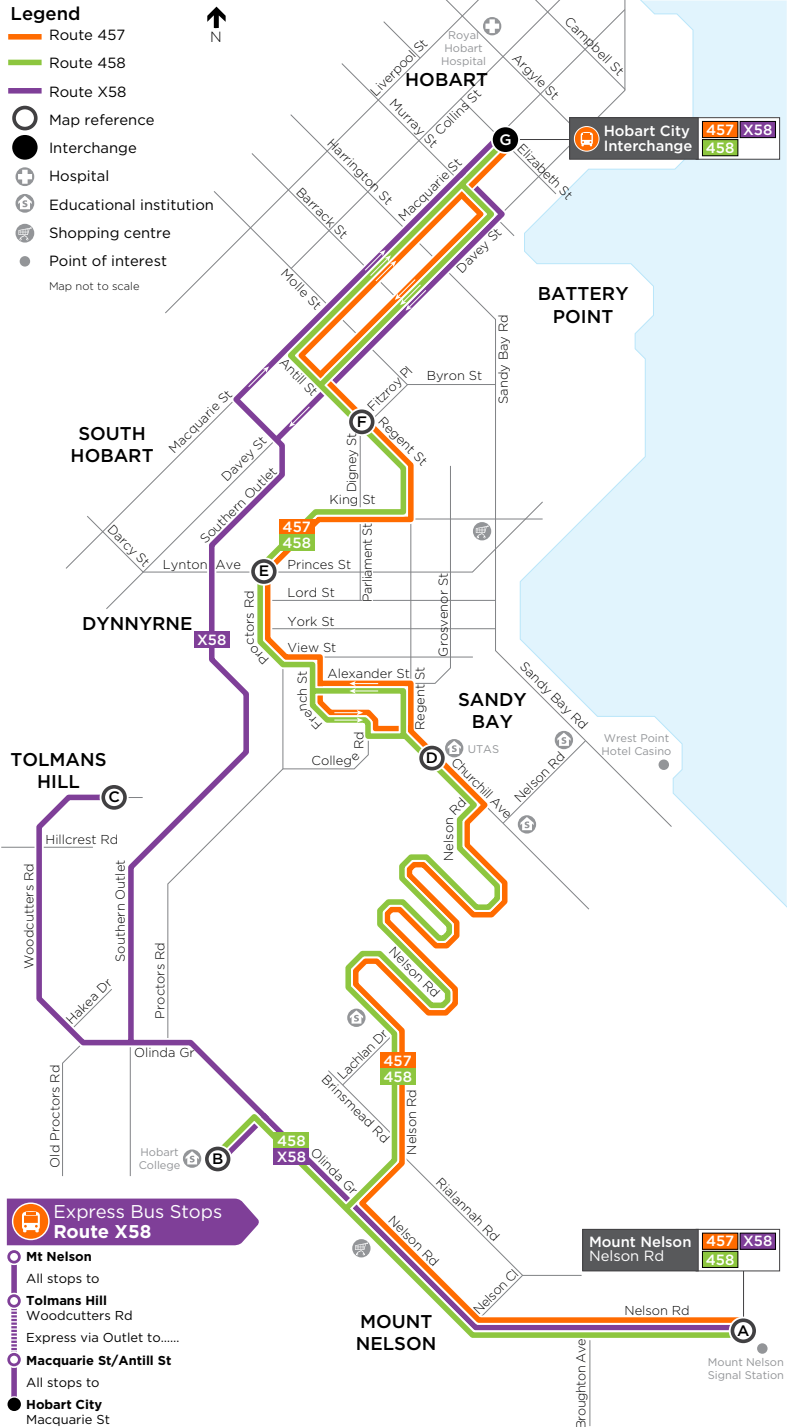

EFFECTIVE 20 JANUARY 2019

457, 458, X58

Mount Nelson to Hobart City

ROUTE NUMBER	ROUTE
457	Mount Nelson to Hobart City
458	Mount Nelson to Hobart City
X58	Mount Nelson to Hobart City EXPRESS

BUS ROUTE MAP

WHO OPERATES MY SERVICE?

457, 458, X58

metrotas.com.au

13 22 01

Online trip information transport.tas.gov.au