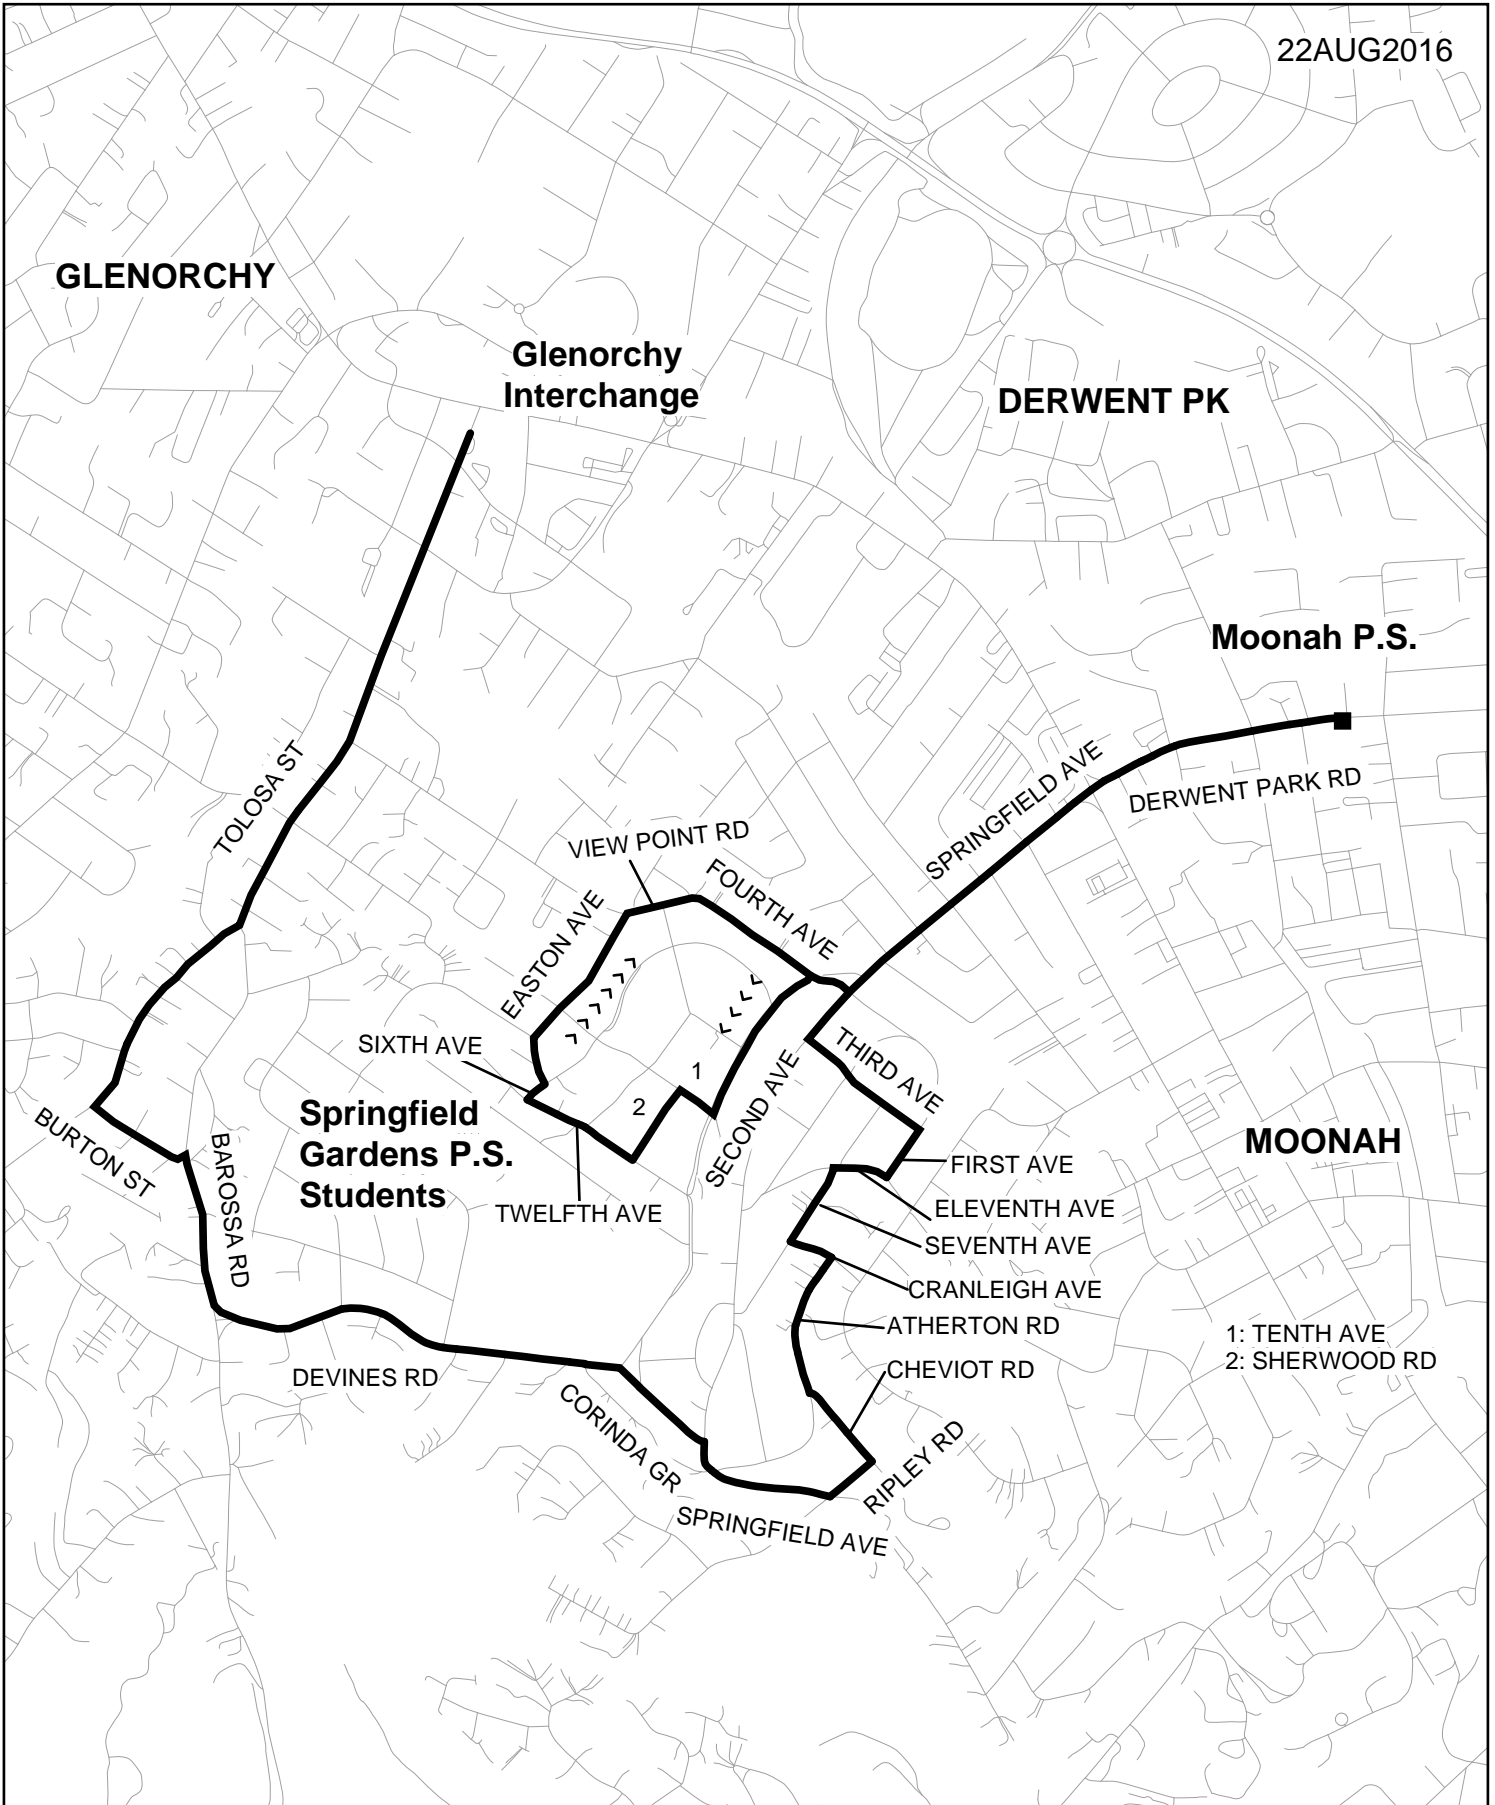

ROUTE 201AM GLENORCHY - SPRINGFIELD GARDENS PS - MOONAH PS

22AUG2016

School Bus: Glenorchy Interchange Stop D, Tolosa St, Burton St, Barossa Rd, Devines Rd, Corinda Gr, Springfield Ave, Ripley Rd, Cheviot Rd, Atherton Rd, Cranleigh Cres, Seventh Ave, Eleventh Ave, First Ave, Third Ave, Springfield Ave, Fourth Ave, Second Ave, Tenth Ave, Sherwood Rd, Twelfth Ave, DROP OFF SPRINGFIELD GARDENS STUDENTS TWELFTH AVE (not Sherwood Ave), Sixth Ave, Easton Ave, View Point Rd, Fourth Ave, Springfield Ave, Derwent Park Rd, Terminate at Moonah PS.