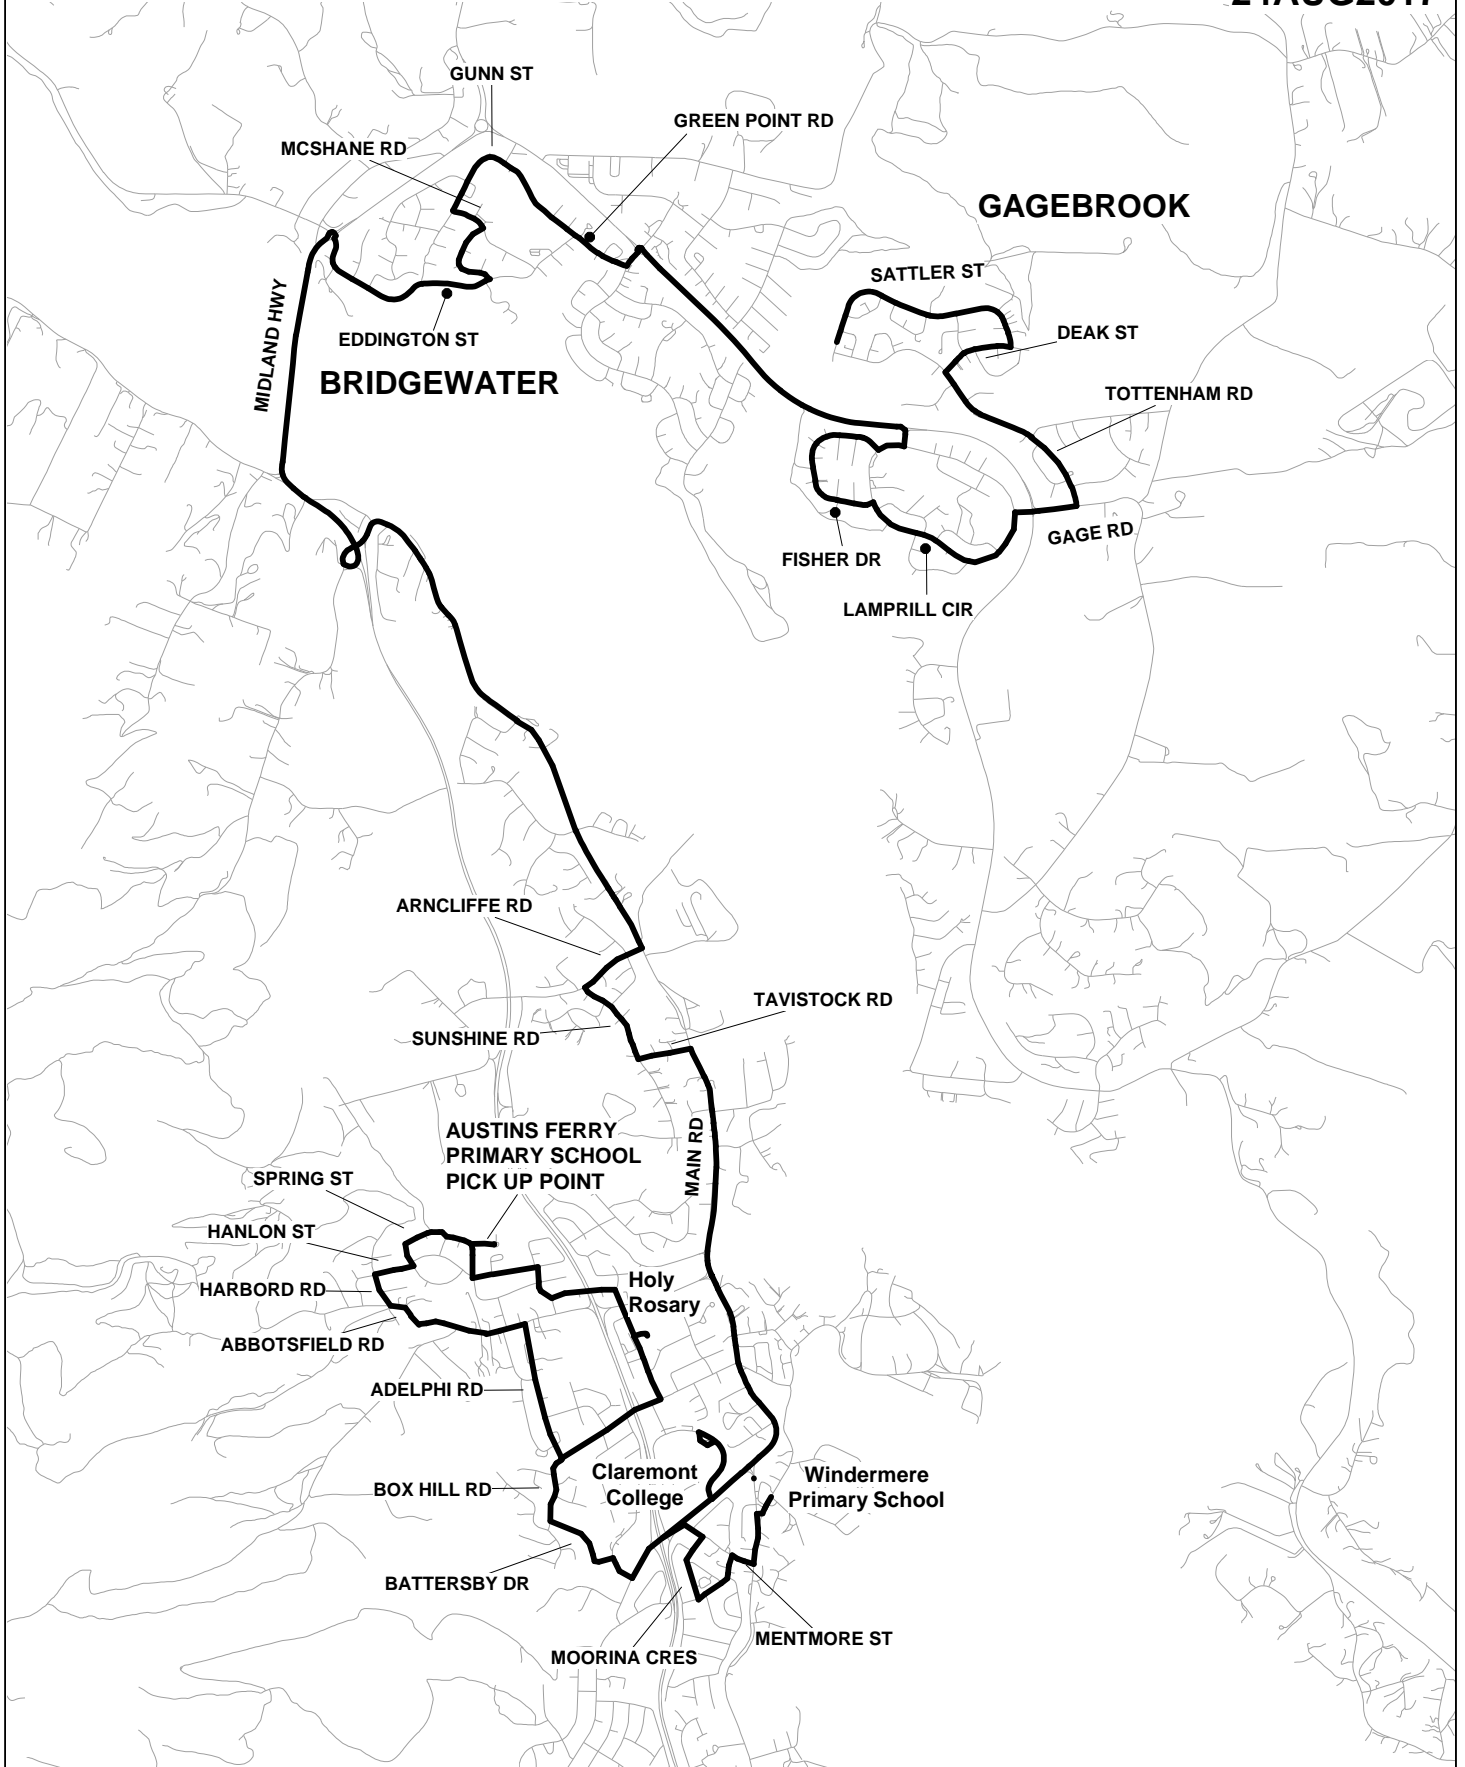

**ROUTE 222PM WINDEMERE PS - HOLY ROSARY - AUSTINS FERRY PS  
CLAREMONT COLLEGE - GAGEBROOK - OLD BEACH**

**24AUG2017**

Windermere PS - Pick up on Cadbury Rd, Main Rd, Mentmore St, Maroni Rd, Moorina Cres, Myella Dr, Claremont Link Rd, Canberra Rd, Battersby Rd, Box Hill Rd, Adelphi Rd, Abbotsfield Rd, Harbord Rd, Hanlon St, Spring St, Cammeray Rd, old Roseneath Driveway, (Pick Up Austins Ferry Students inside school, turn around, Cammeray Rd, Colston St, Euston St, Wyndam Rd (Holy Rosary), Box Hill Rd, Battersby Rd, Canberra Rd, Claremont Link Rd, Claremont College, Claremont Link Rd, Main Rd, Tavistock Rd, Sunshine Rd, Arncliffe Rd, Main Rd, Midland Hwy, Claremont Link Rd, Main Rd, Tavistock Rd, Sunshine Rd, Arncliffe Rd, Main Rd, Midland Hwy, Gunn St, Eddington St, Thompson Cres, McShane Rd, Gunn St, Green Point Rd, Scott St, East Derwent Hwy, Lamprill Circle, Fisher Dr, Lamprill Circ, Gage Rd, Tottenham Rd, Deak St, Sattler St