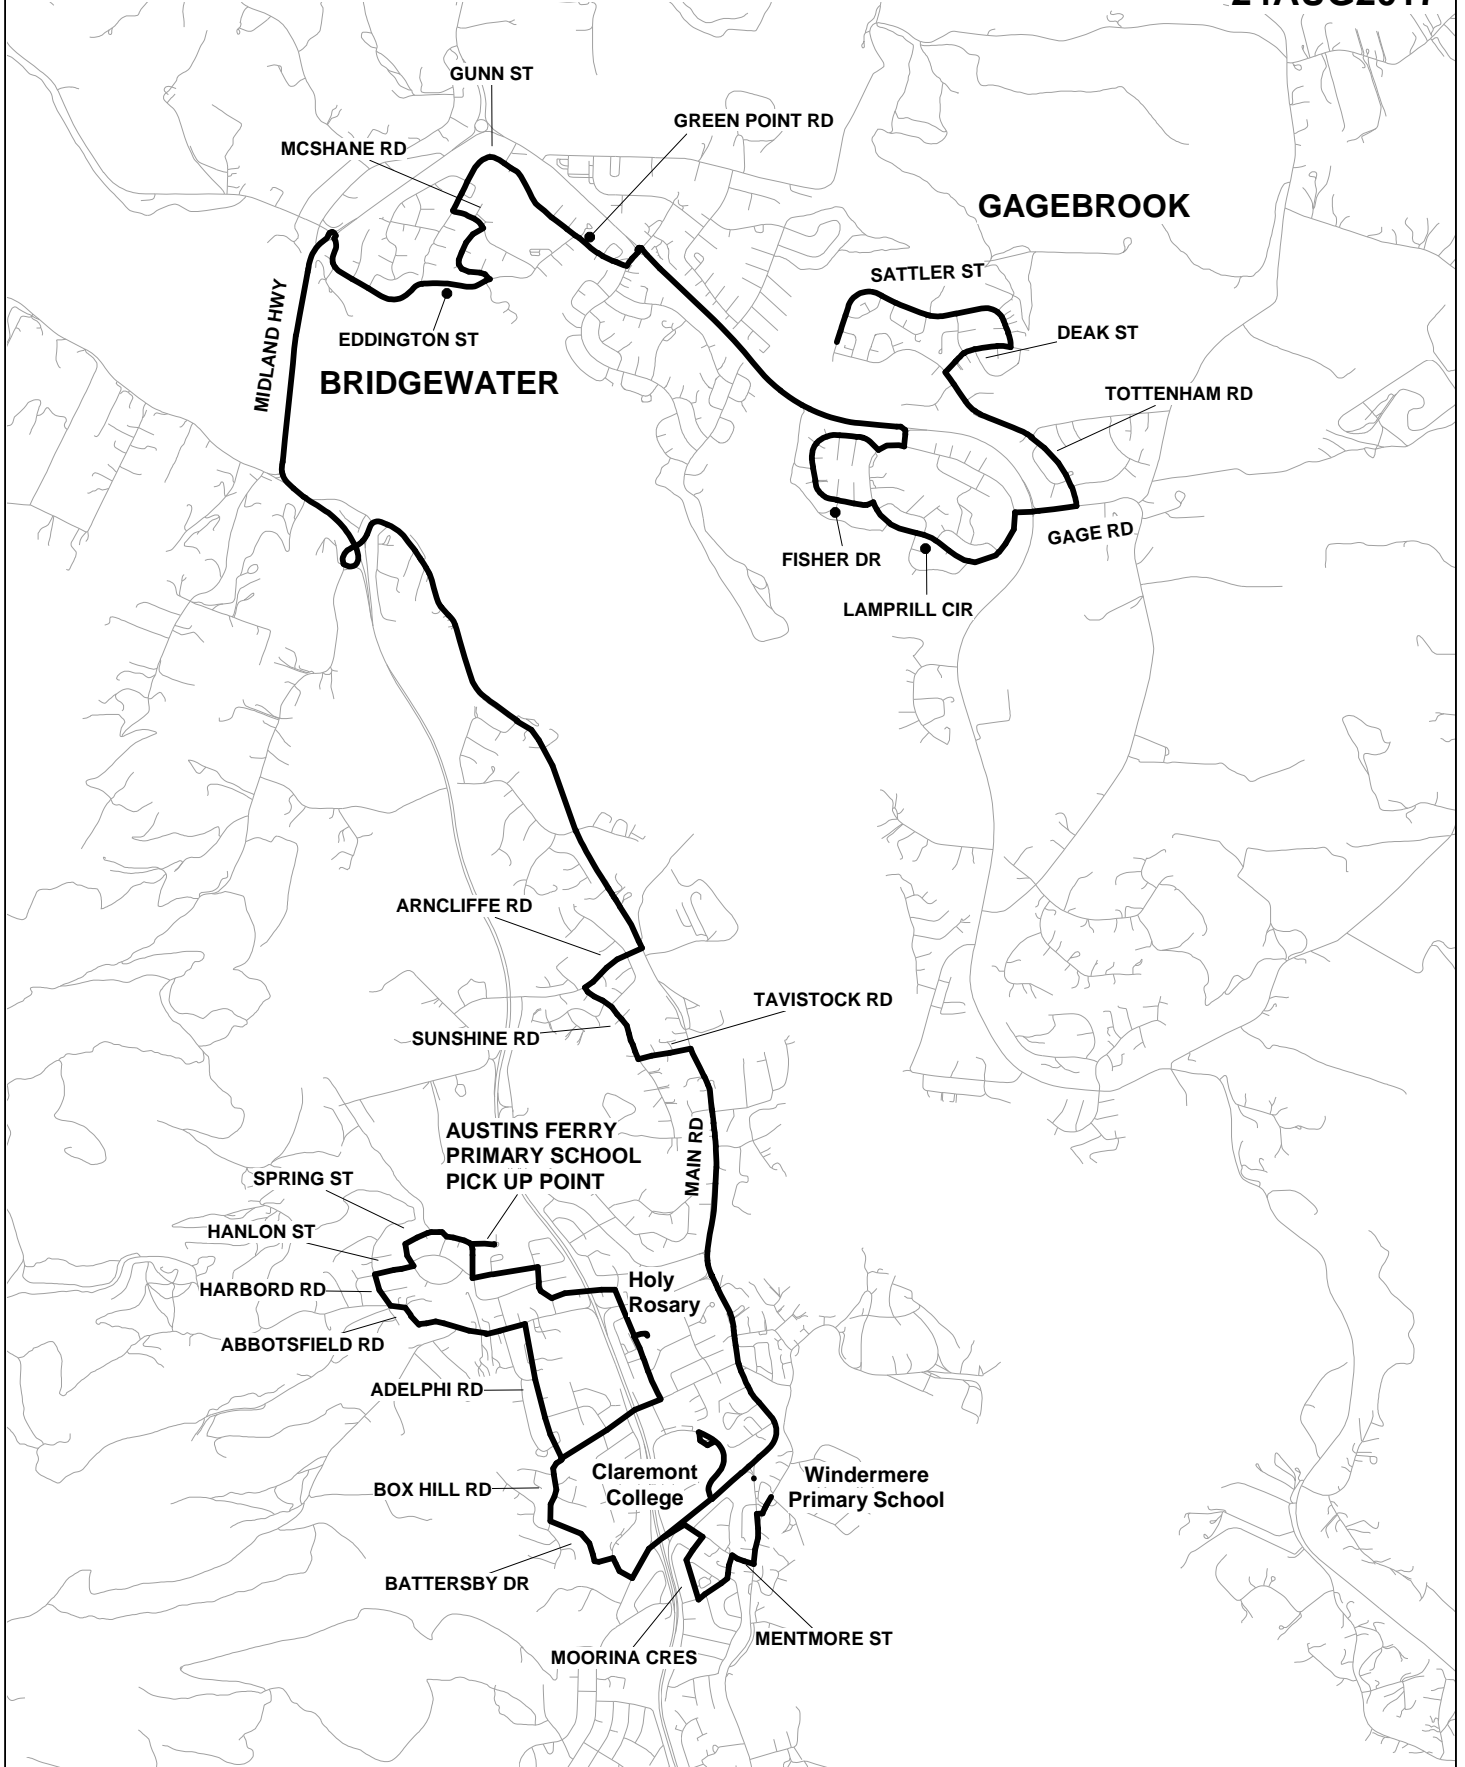

**ROUTE 222PM WINDEMERE PS - HOLY ROSARY - AUSTINS FERRY PS
CLAREMONT COLLEGE - GAGEBROOK - OLD BEACH**

24AUG2017

Windermere PS - Pick up on Cadbury Rd, Main Rd, Mentmore St, Maroni Rd, Moorina Cres, Myella Dr, Claremont Link Rd, Canberra Rd, Battersby Rd, Box Hill Rd, Adelphi Rd, Abbotsfield Rd, Harbord Rd, Hanlon St, Spring St, Cammeray Rd, old Roseneath Driveway, (Pick Up Austins Ferry Students inside school, turn around, Cammeray Rd, Colston St, Euston St, Wyndam Rd (Holy Rosary), Box Hill Rd, Battersby Rd, Canberra Rd, Claremont Link Rd, Claremont College, Claremont Link Rd, Main Rd, Tavistock Rd, Sunshine Rd, Arncliffe Rd, Main Rd, Midland Hwy, Claremont Link Rd, Main Rd, Tavistock Rd, Sunshine Rd, Arncliffe Rd, Main Rd, Midland Hwy, Gunn St, Eddington St, Thompson Cres, McShane Rd, Gunn St, Green Point Rd, Scott St, East Derwent Hwy, Lamprill Circle, Fisher Dr, Lamprill Circ, Gage Rd, Tottenham Rd, Deak St, Sattler St