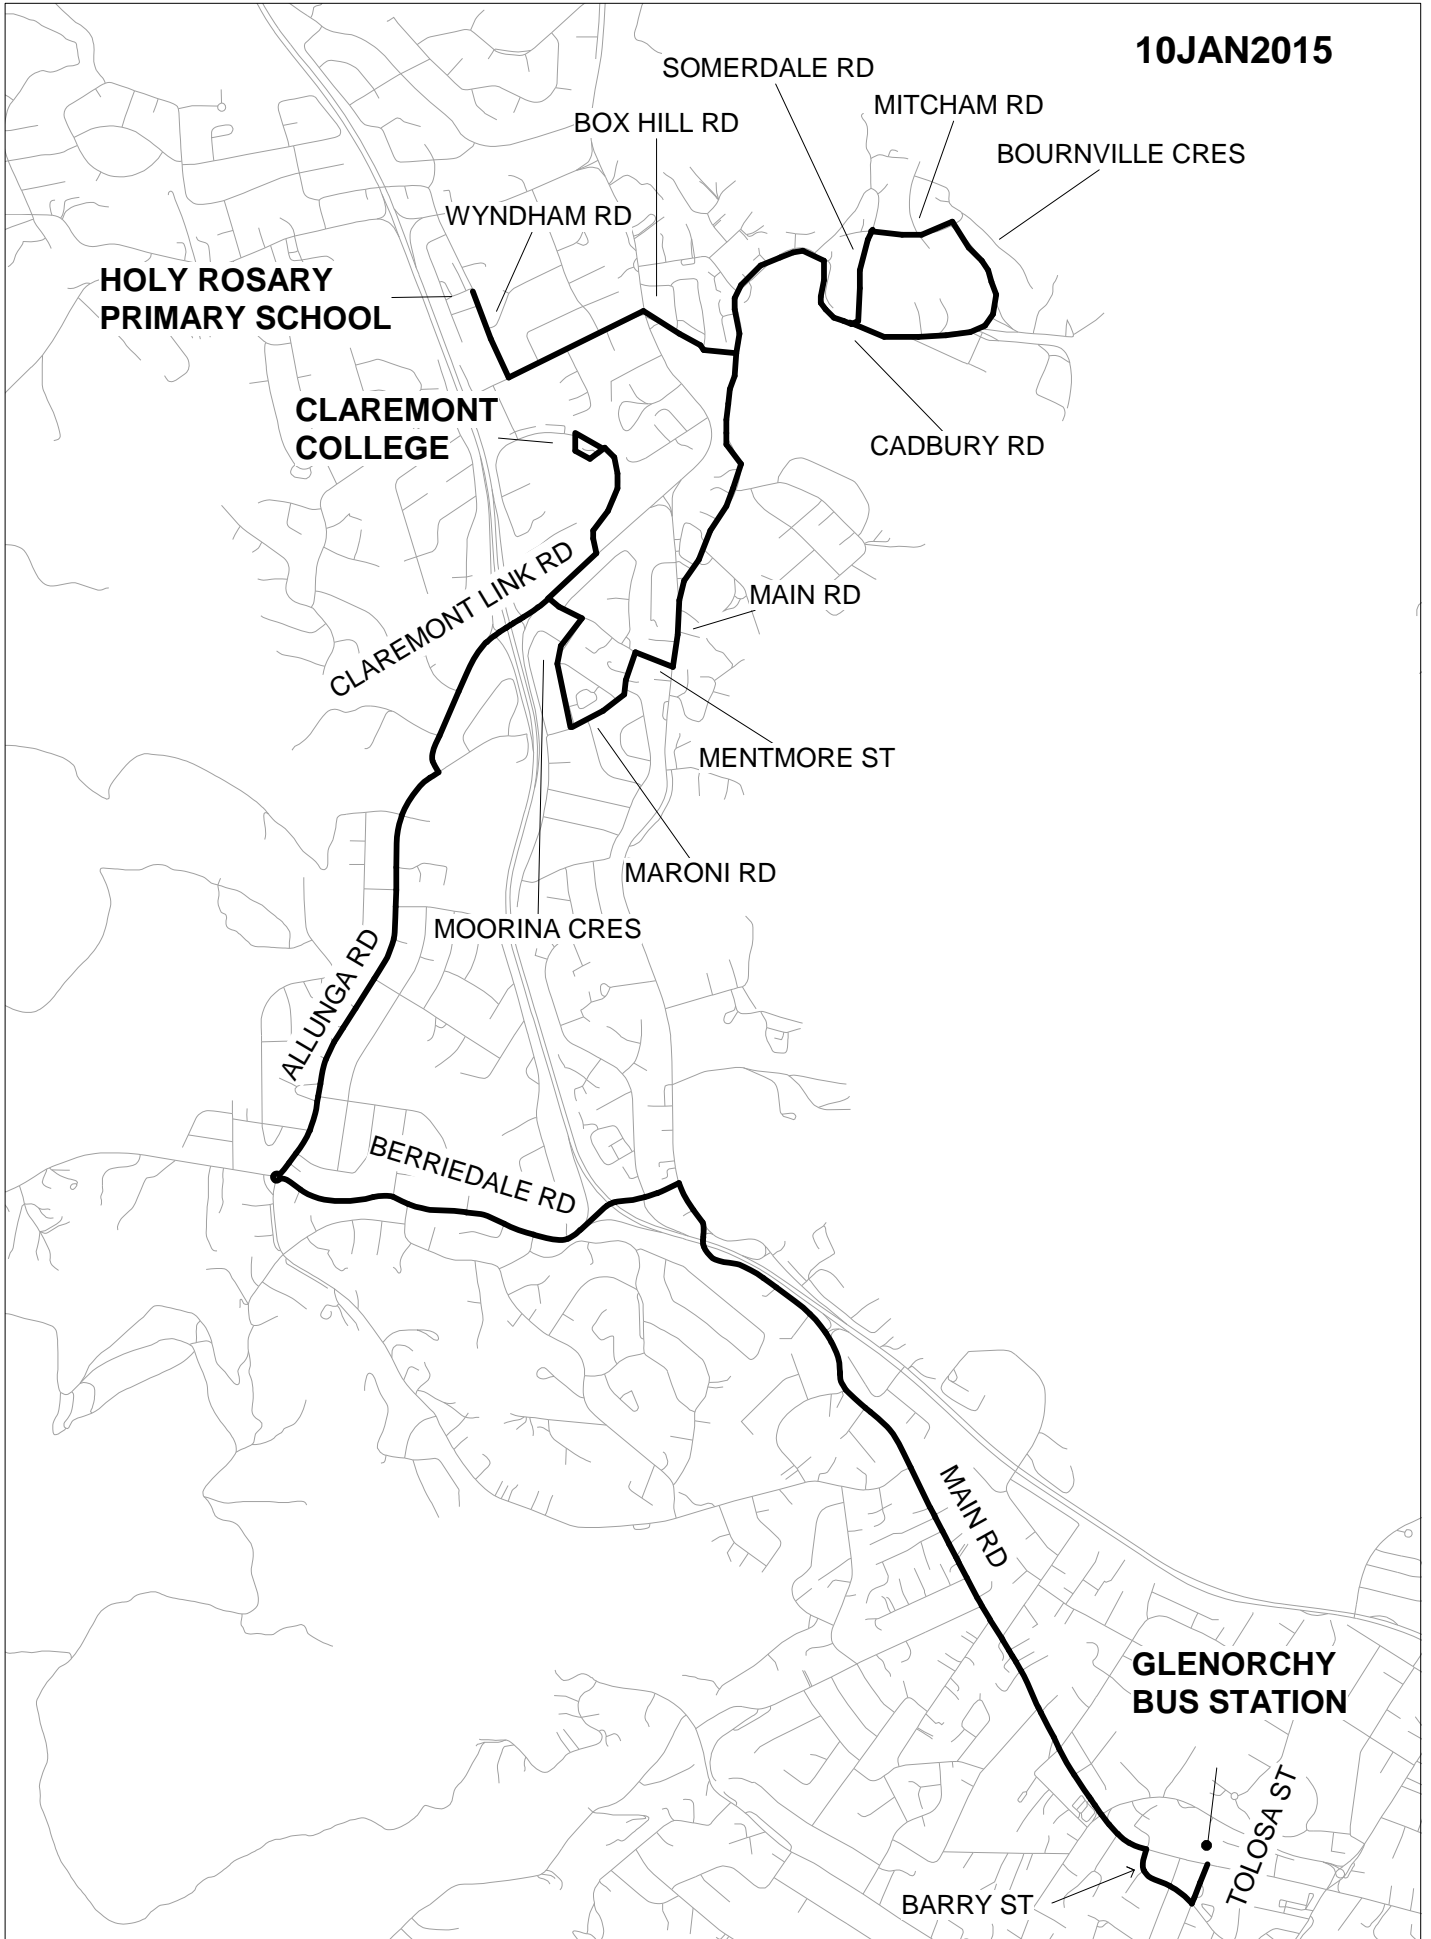

ROUTE 230 PM HOLY ROSARY - CLAREMONT COLLEGE - GLENORCHY

10JAN2015

Holy Rosary, Wyndham Rd, Box Hill Rd, Cadbury Rd, Somerdale Rd, Mitcham Rd, Bournville Rd, Cadbury Rd, Main Rd, Mentmore St, Maroni Rd, Moorina Cres, Myella Dr, Claremont Link Rd, Claremont College, Claremont Link Rd, Allunga Rd, Berriedale Rd, Main Rd, Barry St, Glenorchy Bus Station.