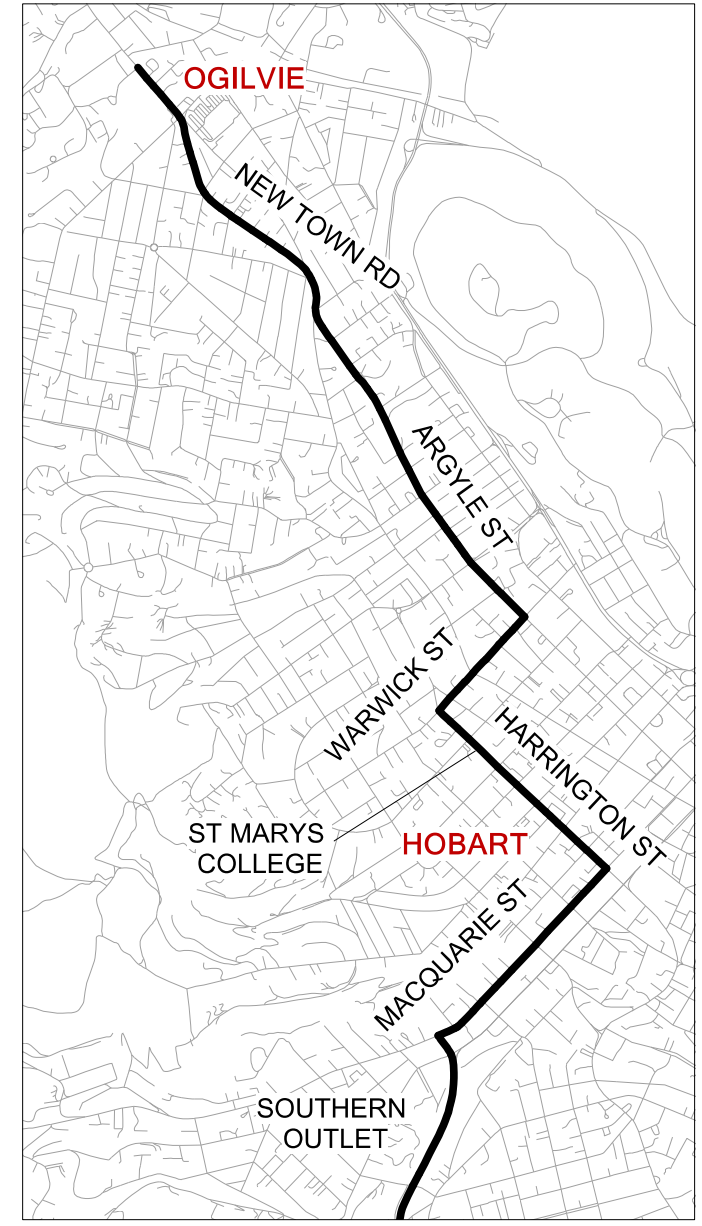

ROUTE 243 AM Blackmans Bay - Kingston Central - Hobart College - St Marys College - Ogilvie

10JAN16

School Bus: Illawarra Rd, Wells Pde, Pearsall Ave, Roslyn Ave, Mount Royal Rd, Osborne Esp, Beach Rd, Church St, Freeman St, Channel Hwy, Kingston Central, Channel Hwy, Browns Rd, Groningen Rd, Southern Outlet, Olinda Gr, Hobart College, Olinda Gr, Southern Outlet, Macquarie St, Harrington St, St Marys College, Warwick St, Argyle St, New Town Rd to Ogilvie.