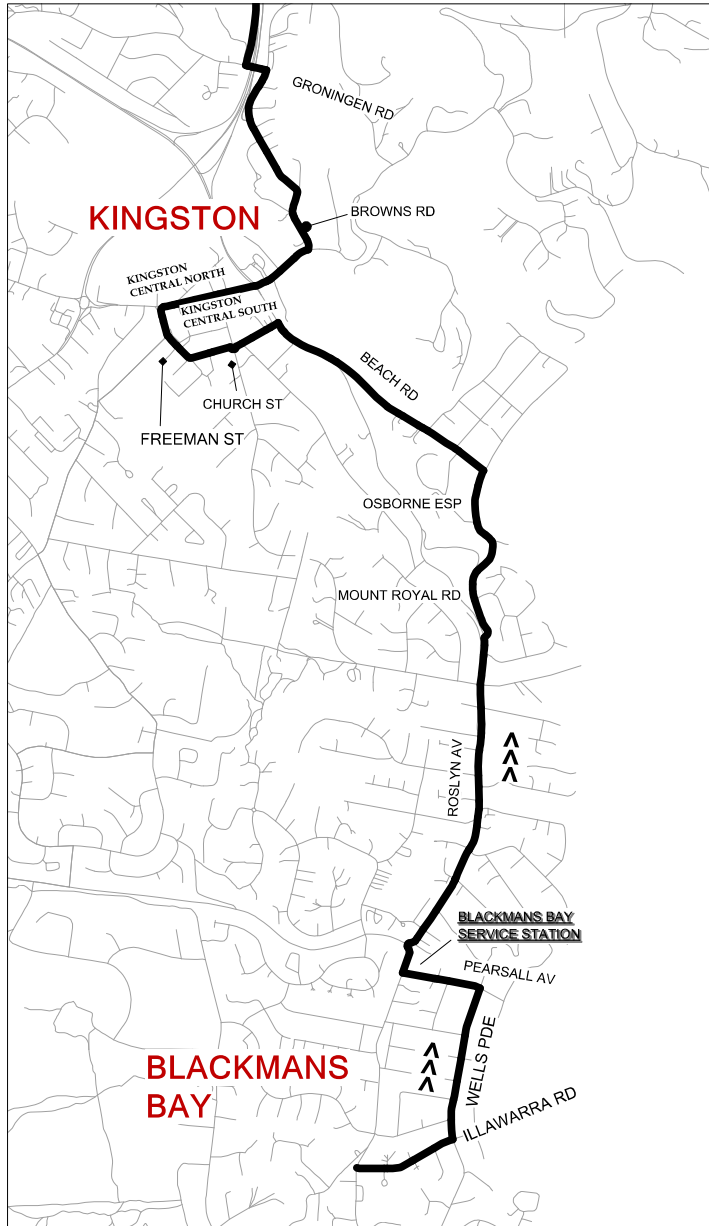

ROUTE 243 AM Blackmans Bay - Kingston Central - Hobart College - St Marys College - Ogilvie

10JAN16

School Bus: Illawarra Rd, Wells Pde, Pearsall Ave, Roslyn Ave, Mount Royal Rd, Osborne Esp, Beach Rd, Church St, Freeman St, Channel Hwy, Kingston Central, Channel Hwy, Browns Rd, Groningen Rd, Southern Outlet, Olinda Gr, Hobart College, Olinda Gr, Southern Outlet, Macquarie St, Harrington St, St Marys College, Warwick St, Argyle St, New Town Rd to Ogilvie.