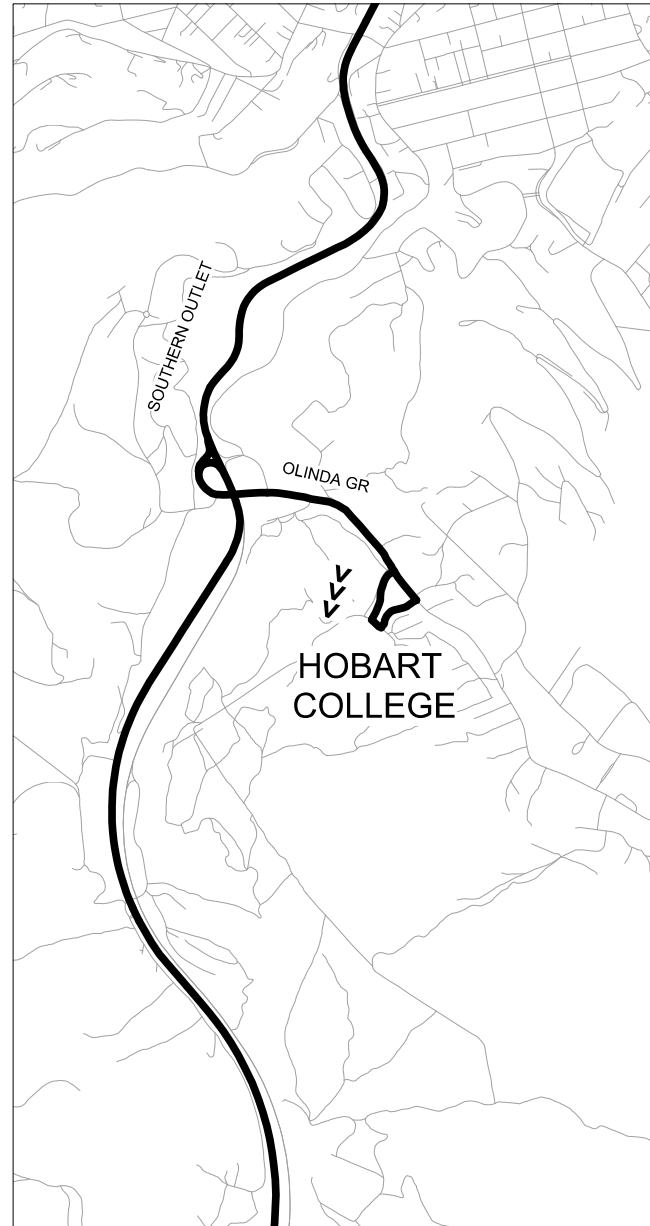

ROUTE 243 AM Blackmans Bay - Kingston Central - Hobart College - St Marys College - Ogilvie

10JAN16

School Bus: Illawarra Rd, Wells Pde, Pearsall Ave, Roslyn Ave, Mount Royal Rd, Osborne Esp, Beach Rd, Church St, Freeman St, Channel Hwy, Kingston Central, Channel Hwy, Browns Rd, Groningen Rd, Southern Outlet, Olinda Gr, Hobart College, Olinda Gr, Southern Outlet, Macquarie St, Harrington St, St Marys College, Warwick St, Argyle St, New Town Rd to Ogilvie.