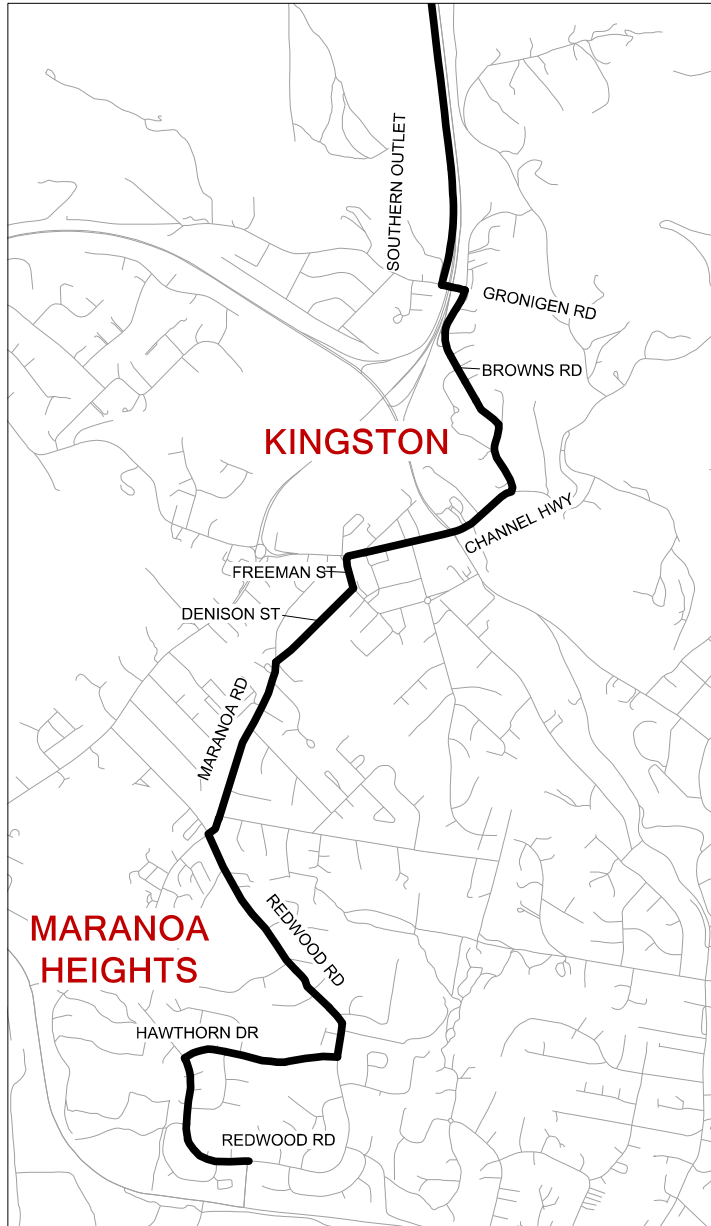

**ROUTE 245 AM Maranoa Heights - Kingston Central - Hobart College - St Marys College**

**19SEP16**

School Bus: Redwood Rd, Hawthorn Dr, Redwood Rd, Maranoa Rd, Denison St, Freeman St, Channel Hwy, Kingston Central, Channel Hwy, Browns Rd, Gronigen Rd, Southern Outlet, Olinda Gr, Hobart College, Olinda Gr, Southern Outlet, Macquarie St, Harrington St, to St Marys College.