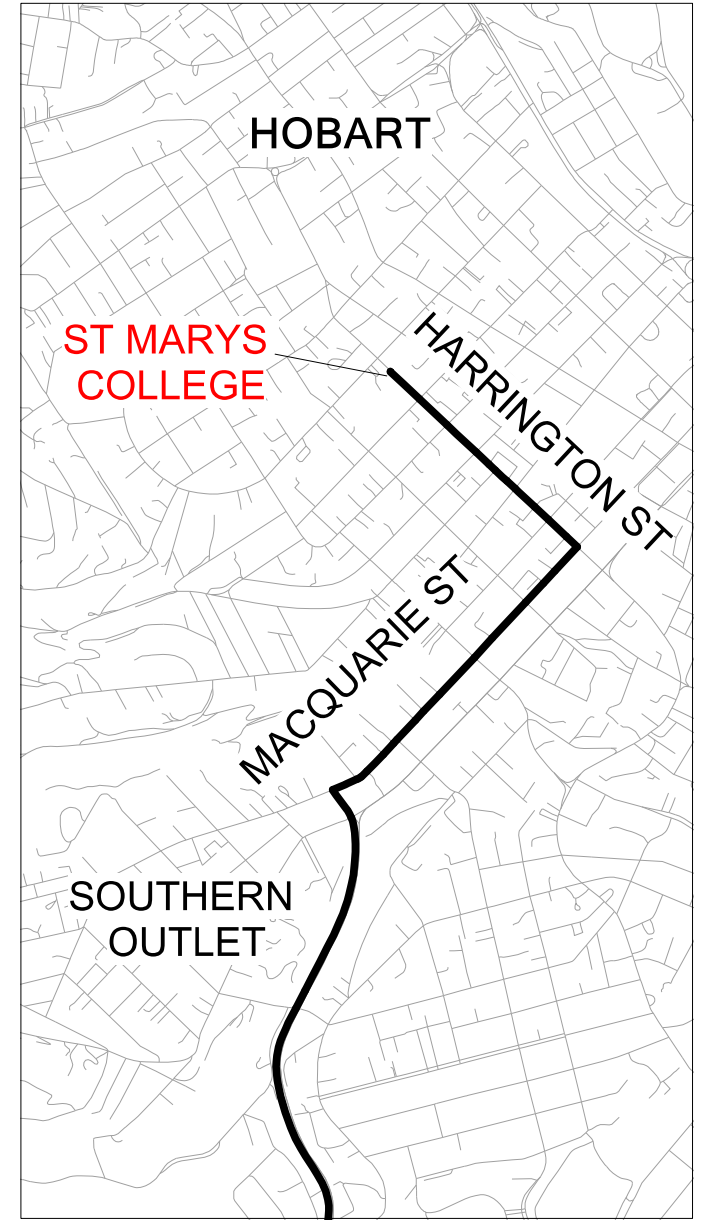

**ROUTE 245 AM Maranoa Heights - Kingston Central - Hobart College - St Marys College**

**19SEP16**

School Bus: Redwood Rd, Hawthorn Dr, Redwood Rd, Maranoa Rd, Denison St, Freeman St, Channel Hwy, Kingston Central, Channel Hwy, Browns Rd, Gronigen Rd, Southern Outlet, Olinda Gr, Hobart College, Olinda Gr, Southern Outlet, Macquarie St, Harrington St, to St Marys College.