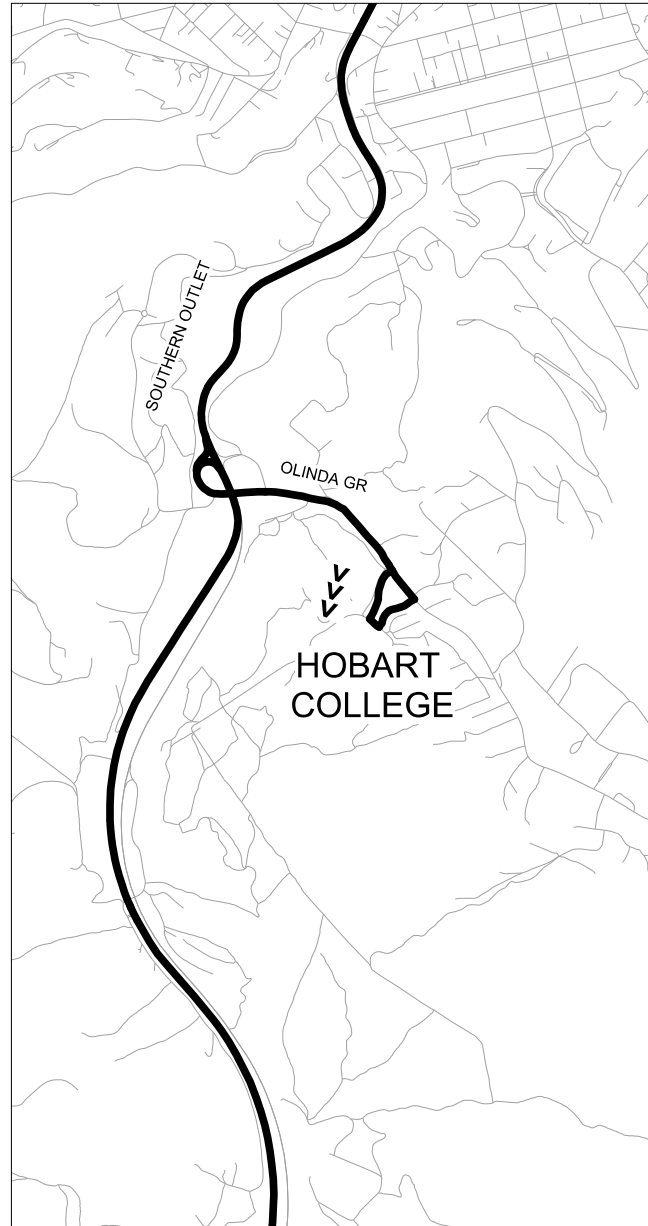

**ROUTE 245 AM Maranoa Heights - Kingston Central - Hobart College - St Marys College**

**19SEP16**

School Bus: Redwood Rd, Hawthorn Dr, Redwood Rd, Maranoa Rd, Denison St, Freeman St, Channel Hwy, Kingston Central, Channel Hwy, Browns Rd, Gronigen Rd, Southern Outlet, Olinda Gr, Hobart College, Olinda Gr, Southern Outlet, Macquarie St, Harrington St, to St Marys College.