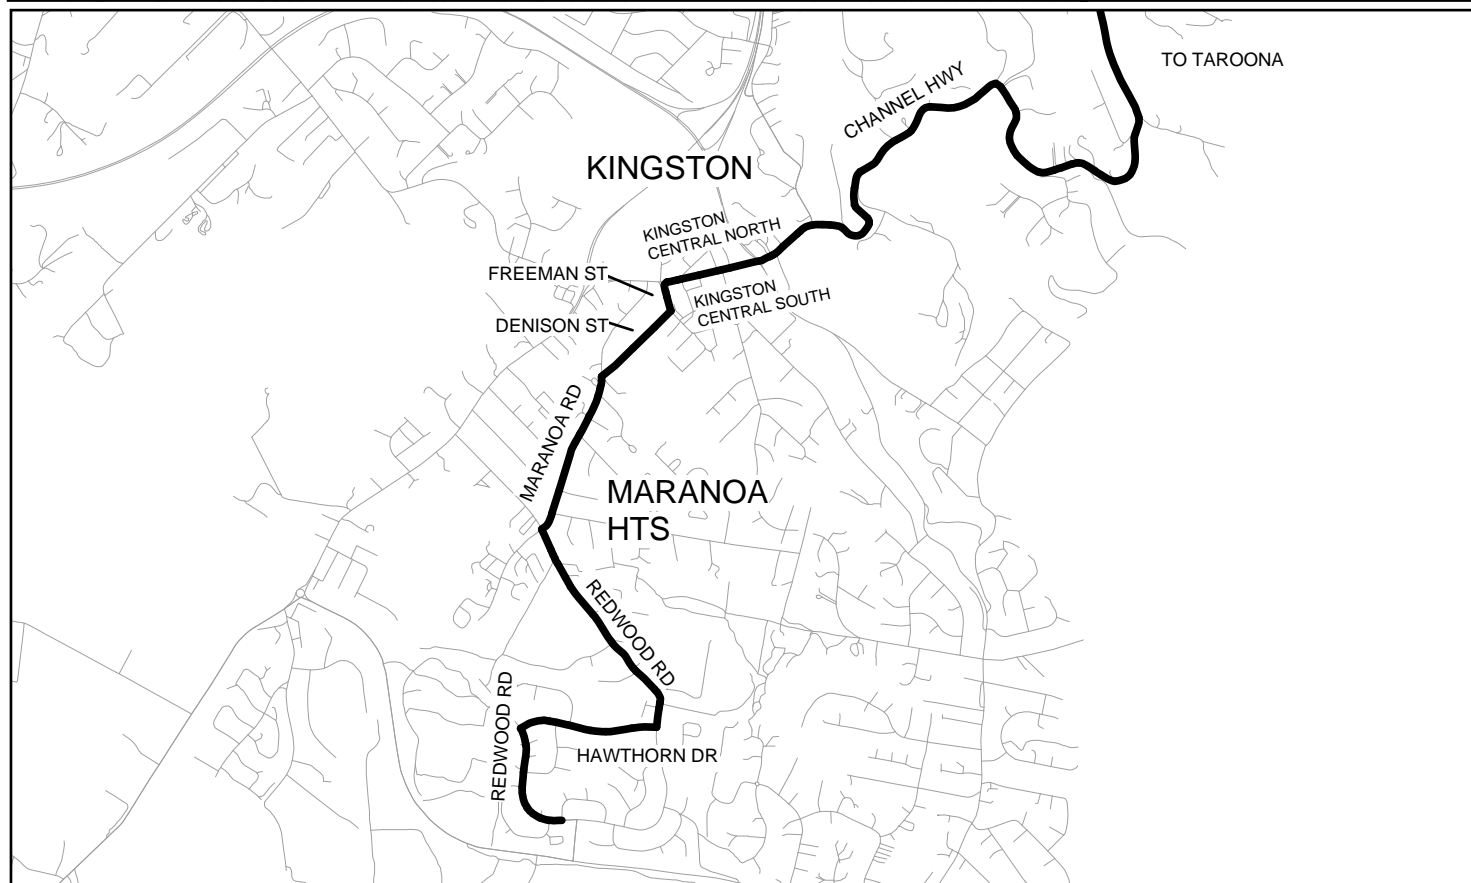

**ROUTE 254PM Friends - St Marys - Hobart -Mt Carmel - Taroona -
Kingston Central - Maranoa Hts.**

19SEP2016

School Bus: Friends (Stop 10) Argyle St, Burnett St, Campbell St, Brisbane St, Harrington St (St Marys), Patrick St, Murray St, Davey St, Sandy Bay Rd (Mt Carmel), Channel Hwy (Taroona), Channel Hwy (Kingston), Freeman St, Denison St, Maranoa Rd, Redwood Rd, Hawthorn Dr, Redwood Rd.