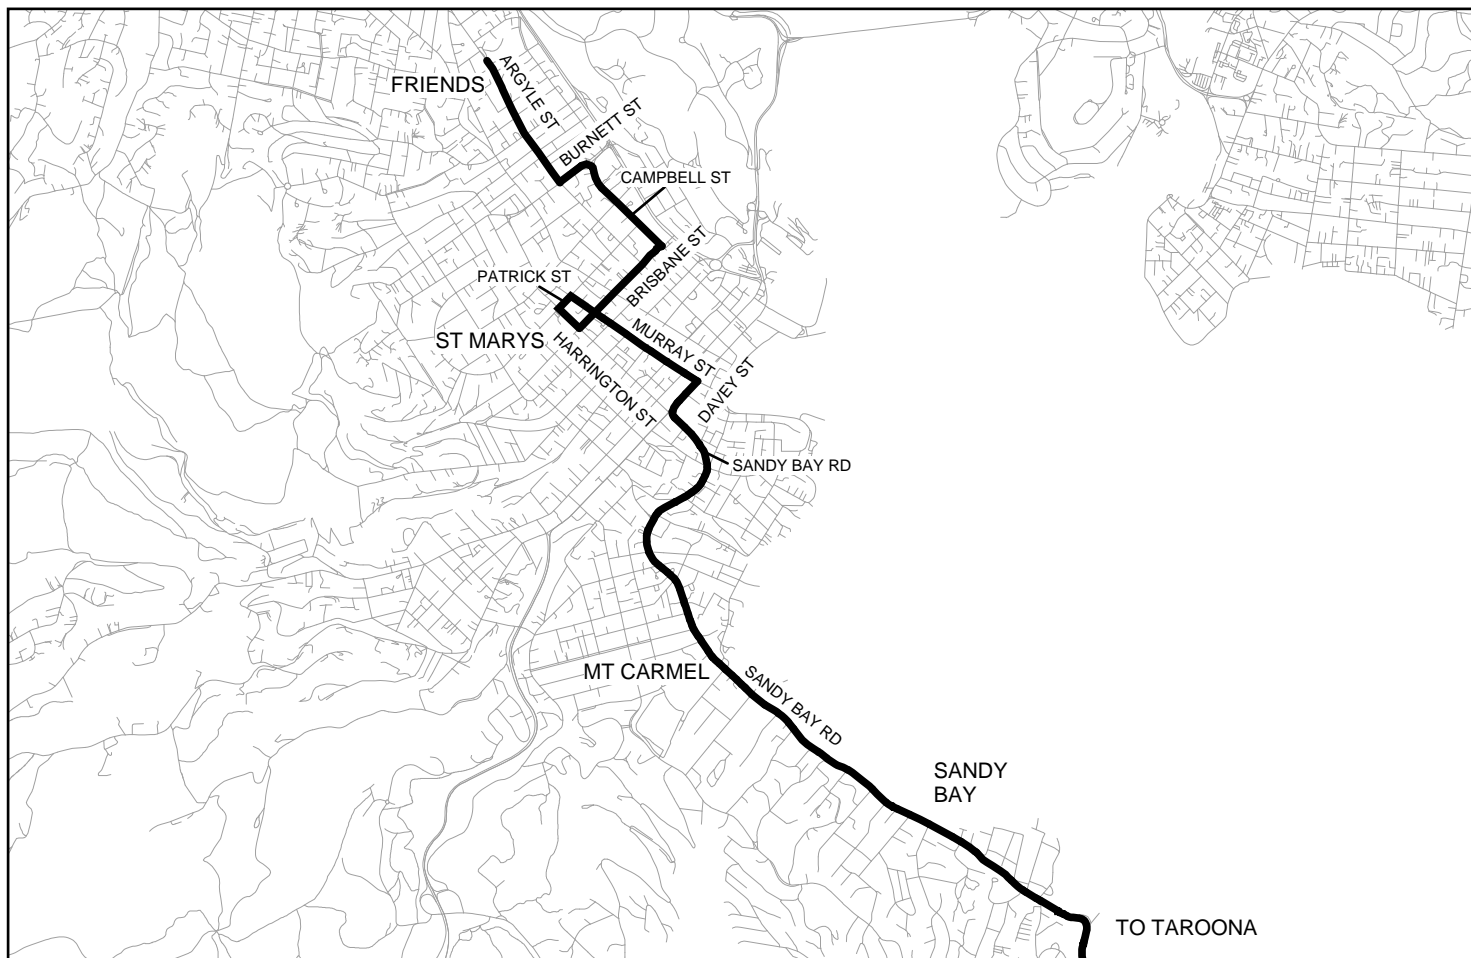

**ROUTE 254PM Friends - St Marys - Hobart -Mt Carmel - Taroona -
Kingston Central - Maranoa Hts.**

19SEP2016

School Bus: Friends (Stop 10) Argyle St, Burnett St, Campbell St, Brisbane St, Harrington St (St Marys), Patrick St, Murray St, Davey St, Sandy Bay Rd (Mt Carmel), Channel Hwy (Taroona), Channel Hwy (Kingston), Freeman St, Denison St, Maranoa Rd, Redwood Rd, Hawthorn Dr, Redwood Rd.