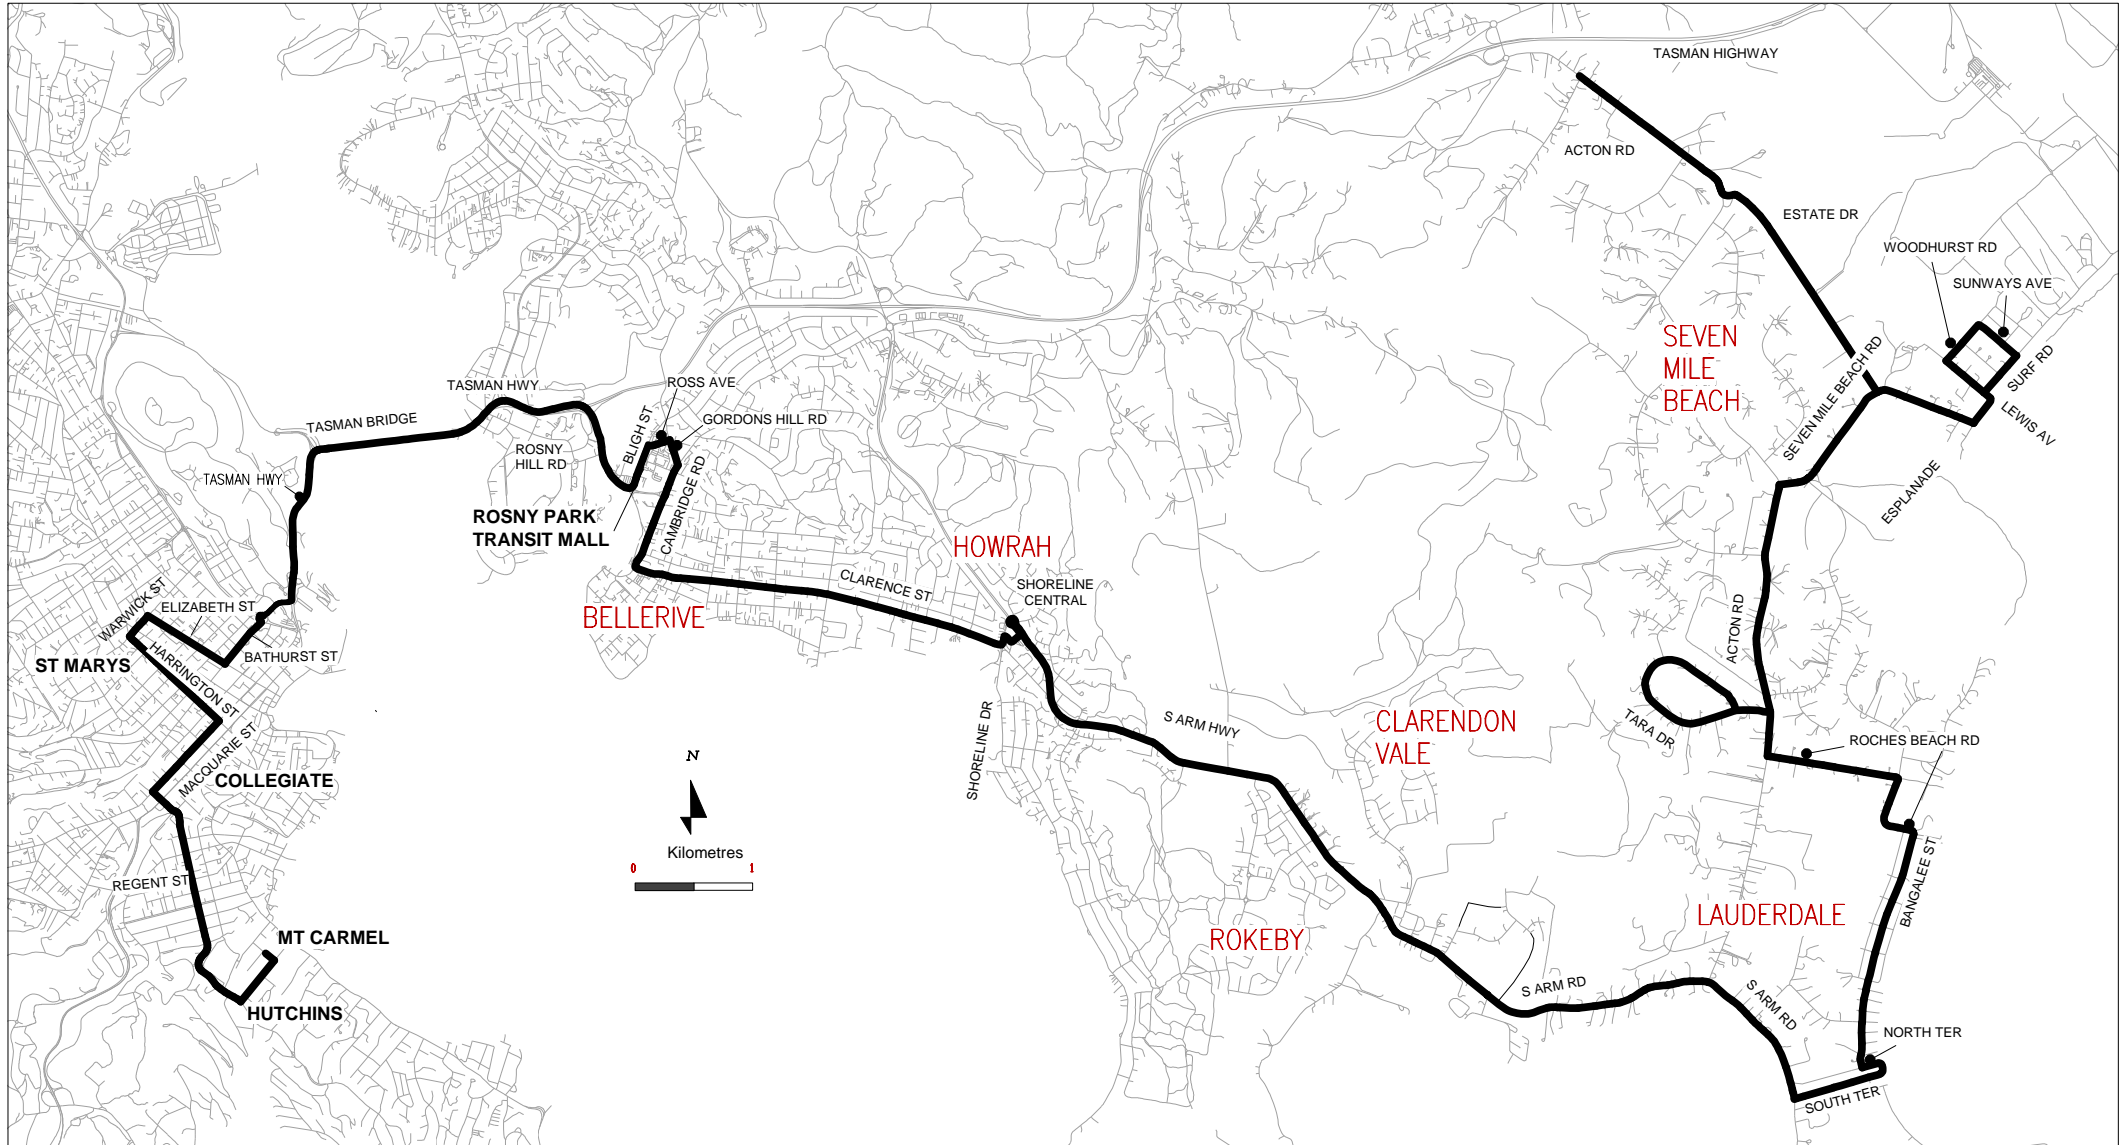

ROUTE 334 PM MT CARMEL - HUTCHINS - COLLEGIATE - ST MARYS - ROSNY MALL - LAUDERDALE - SEVEN MILE BEACH - ACTON RD/ CILWEN ROAD INTERSECTION

10JAN16

School Bus: Pick up MT CARMEL students in Quorn St, Nelson Rd, HUTCHINS students at top stop Nelson Rd (above Peel St), Churchill Ave, Regent, Antill & Macquarie Sts, COLLEGIATE, Harrington St to ST MARYS (DO NOT DEPART UNTIL YOU LINK UP WITH & CHANGE PASSENGERS FROM ROUTE 254), then Warwick, Elizabeth St, Bathurst St, Tasman Hwy, Rosny Hill Rd, Bligh St, Rosny Park B, Ross Ave, Gordons Hill Rd, Cambridge Rd, Clarence St, Shoreline Dr, Shoreline Central, South Arm Hwy, South Tce, North Tce, Bangalee St, Roches Beach Rd, Acton Rd, Tara Dr, Acton Rd, Seven Mile Beach Rd, Esplanade, Lewis Ave, Surf Rd, Sunways Ave, Woodhurst Rd, Lewis Ave, Esplanade, Seven Mile Beach Rd, Estate Dr, Acton Rd to Cilwen Intersection.