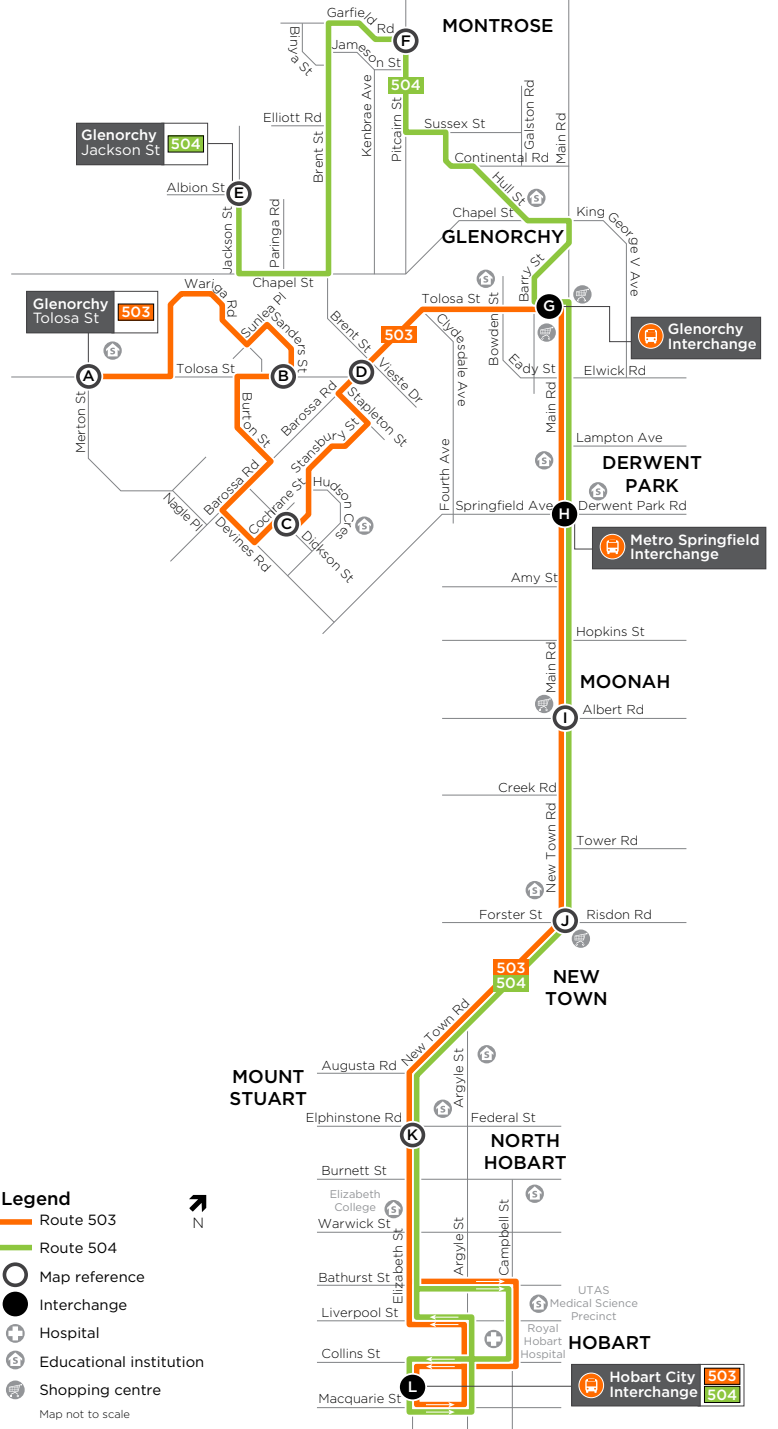

EFFECTIVE 20 JANUARY 2019

503, 504

Tolosa Park & Jackson Street to Hobart City

ROUTE NUMBER	ROUTE
503	Tolosa Park to Hobart City
504	Jackson Street to Hobart City

BUS ROUTE MAP

WHO OPERATES MY SERVICE?

503, 504

metrotas.com.au

13 22 01

Online trip information transport.tas.gov.au