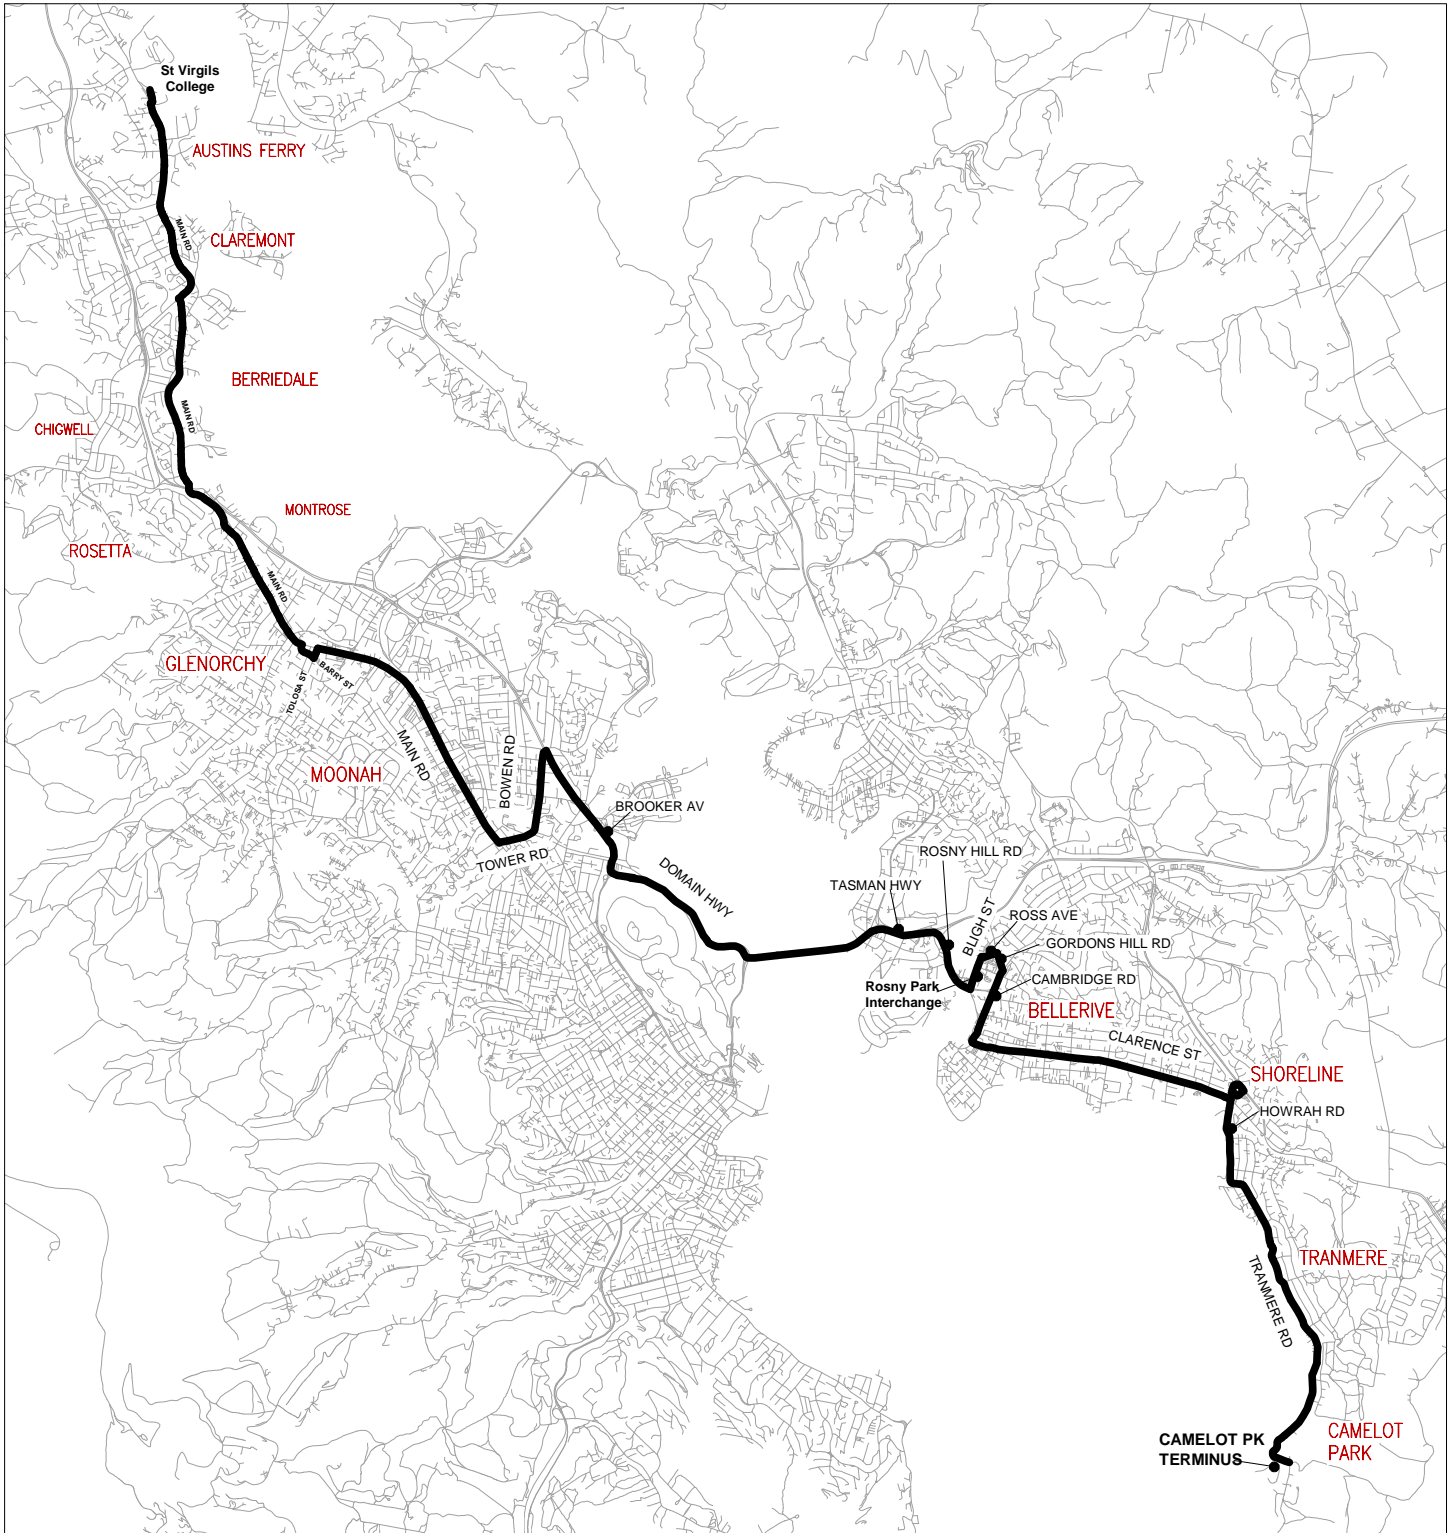

**ROUTE 605S EAST CAMELOT PARK - SHORELINE - ROSNY STOP G01MAY16  
- GLENORCHY STOP C - ST VIRGILS**

**Start St Virgil's High School then via Main Rd, Barry, GLENORCHY INTERCHANGE STOP G, Main Rd, METRO SPRINGFIELD STOP C, Springfield Ave, Main Rd, Tower, Bowen Rd, Brooker, Domain, Tasman Hwy, Rosny Hill Rd, Bligh St, ROSNY INTERCHANGE STOP A, Ross, Gordons Hill, Cambridge, Clarence, Howrah Rd, SHORELINE, South Arm Hwy, Howrah Rd, Tranmere Rd, Terminate at Camelot Park Terminus.**