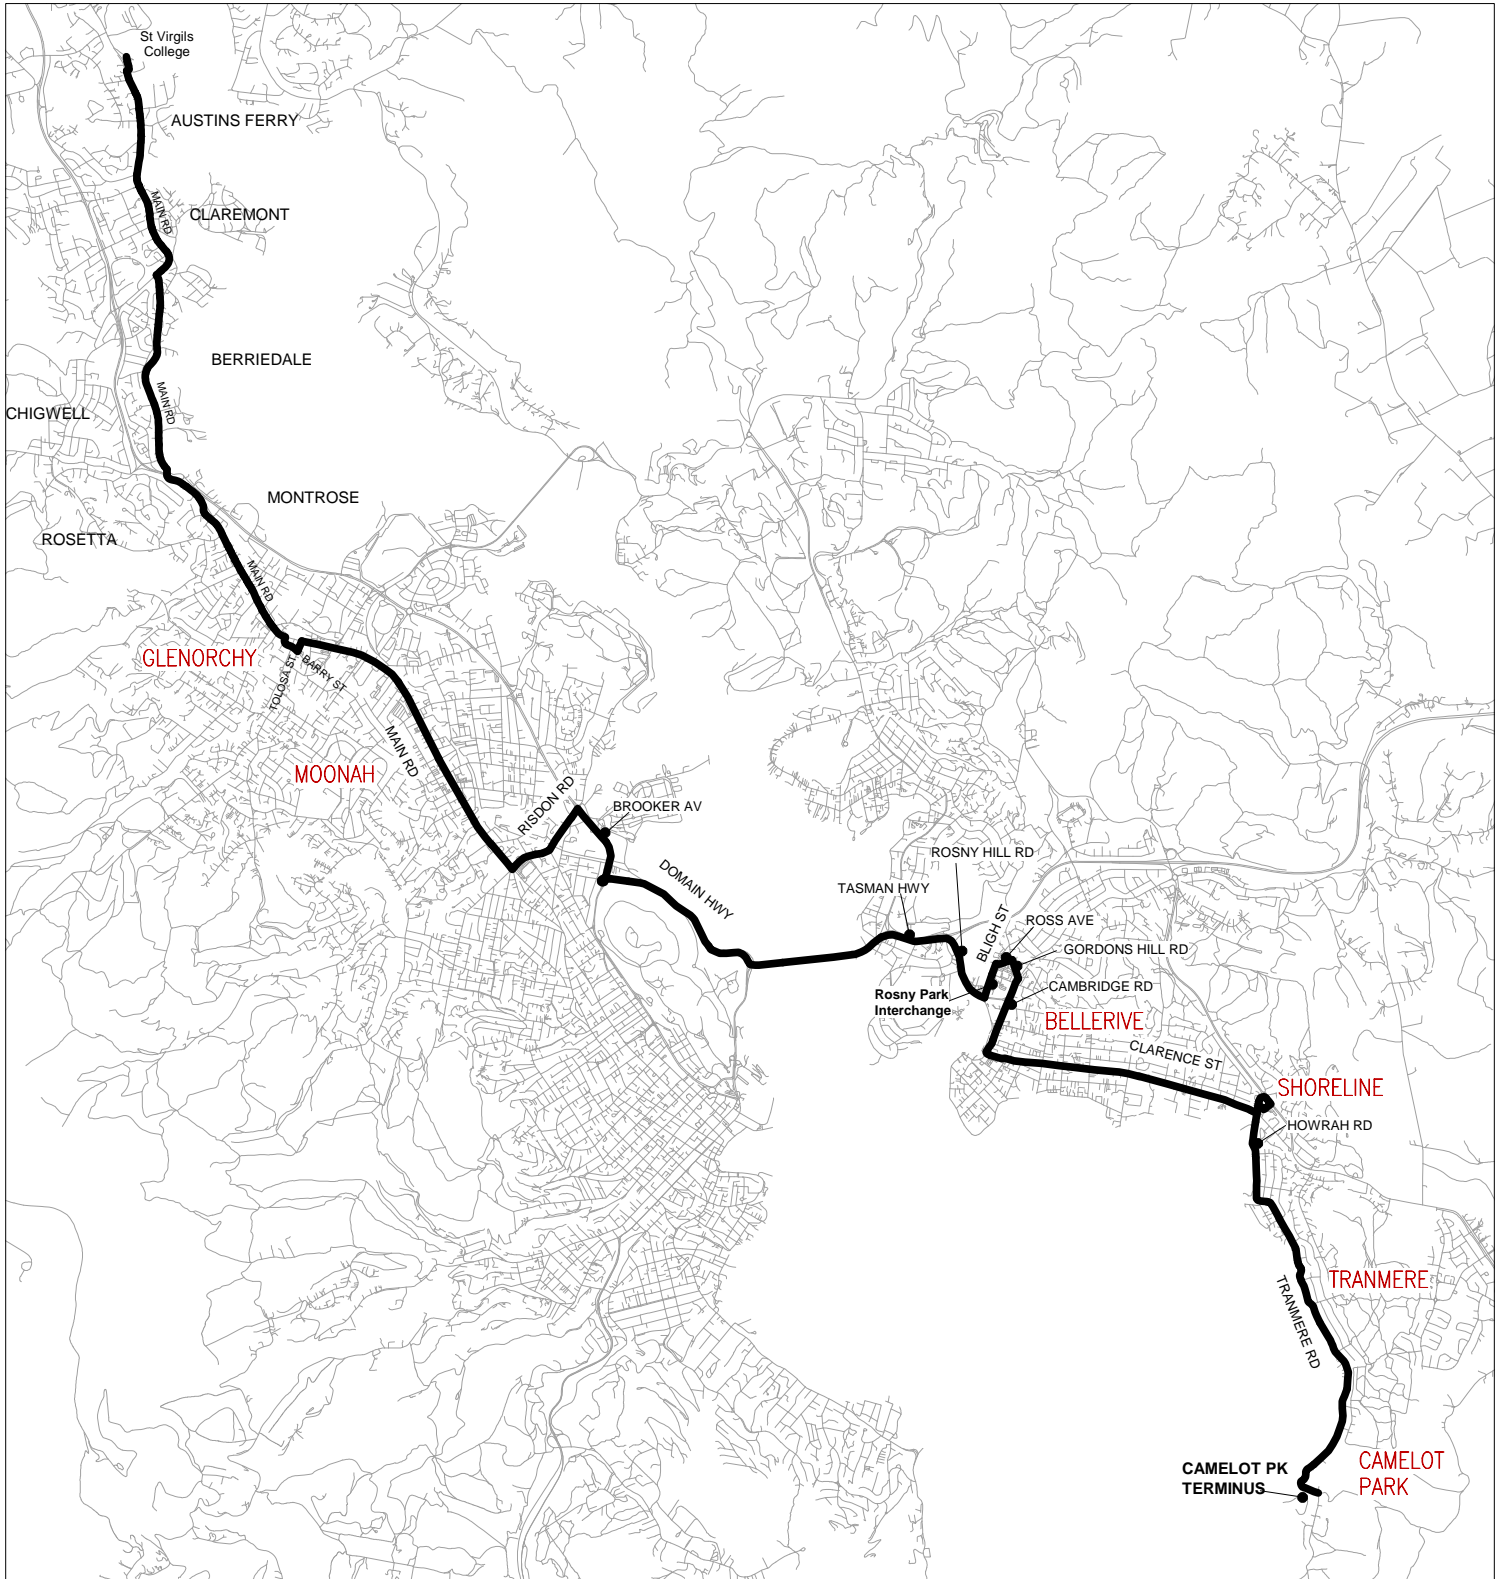

ROUTE 605S WEST CAMELOT PARK - SHORELINE

01MAY16

- ROSNY STOP G - GLENORCHY STOP C - ST VIRGILS

Start Camelot Park Terminus then via Tranmere, Howrah Rd, SHORELINE, South Arm Hwy, Howrah Rd, Clarence, Cambridge, Gordans Hill, Ross, Bligh, ROSNY STOP G, Bligh, Rosny Hill Rd, Tasman Hwy, Domain Hwy, Brooker Ave, Risdon Rd, Main Rd, GLENORCHY STOP C (Pick up St Virgil's students), Barry, Main Rd to St Virgil's.