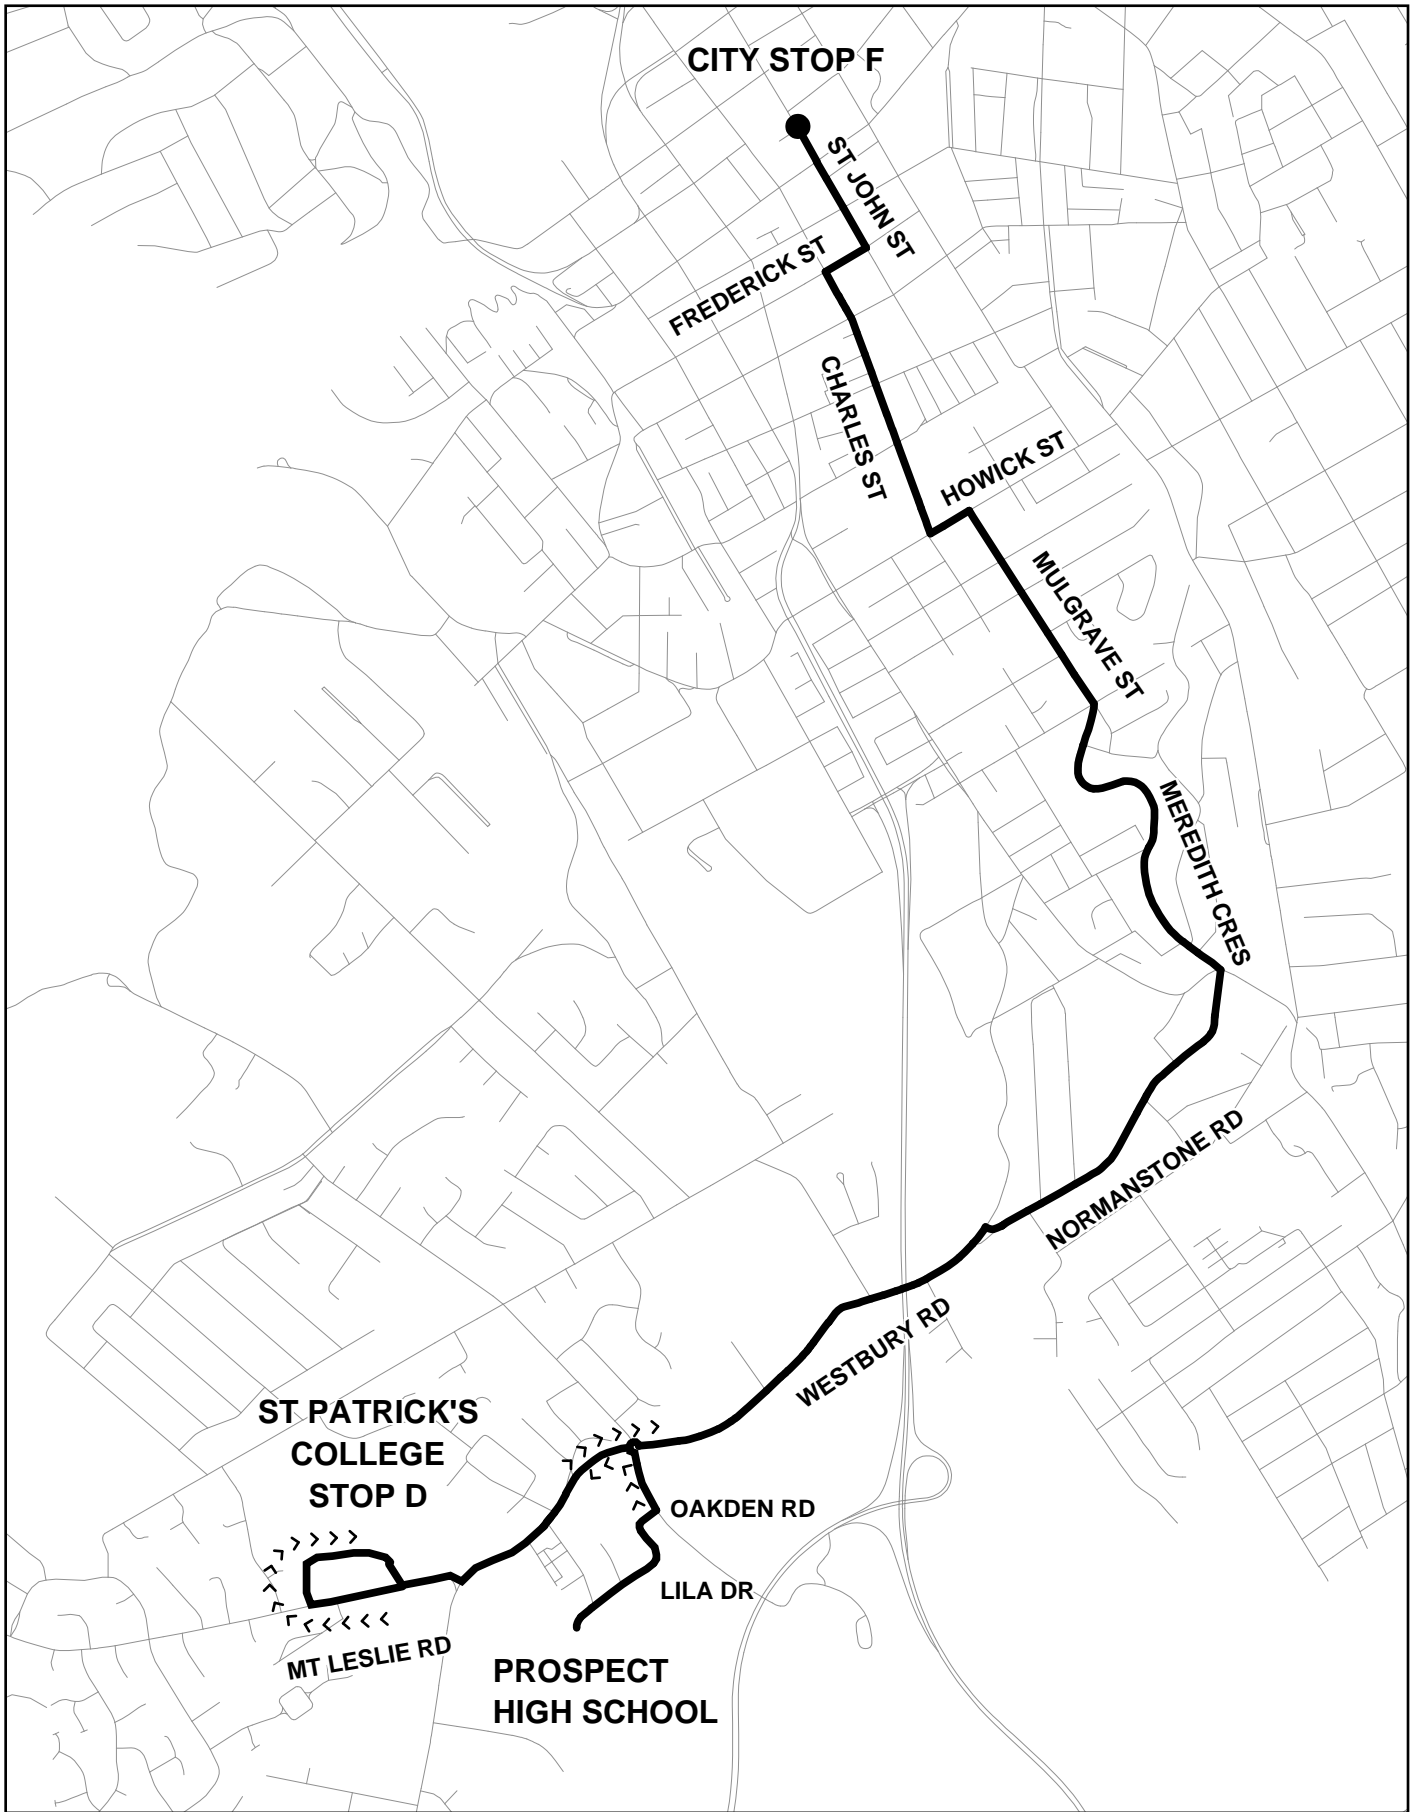

**ROUTE 238 PM PROSPECT HS - ST PATRICK'S COLLEGE (STOP D) -
CITY VIA SOUTH LAUNCESTON**

17OCT2016

Prospect High School, via Lila Dr, Oakden Rd, Westbury Rd, Mt Leslie Rd, St Patrick's College (STOP D), Mt Leslie Rd, Westbury Rd, Normanstone Rd, Meredith Cres, Mulgrave St, Howick St, Charles St, Frederick St, St John Street, terminate at City Stop F.