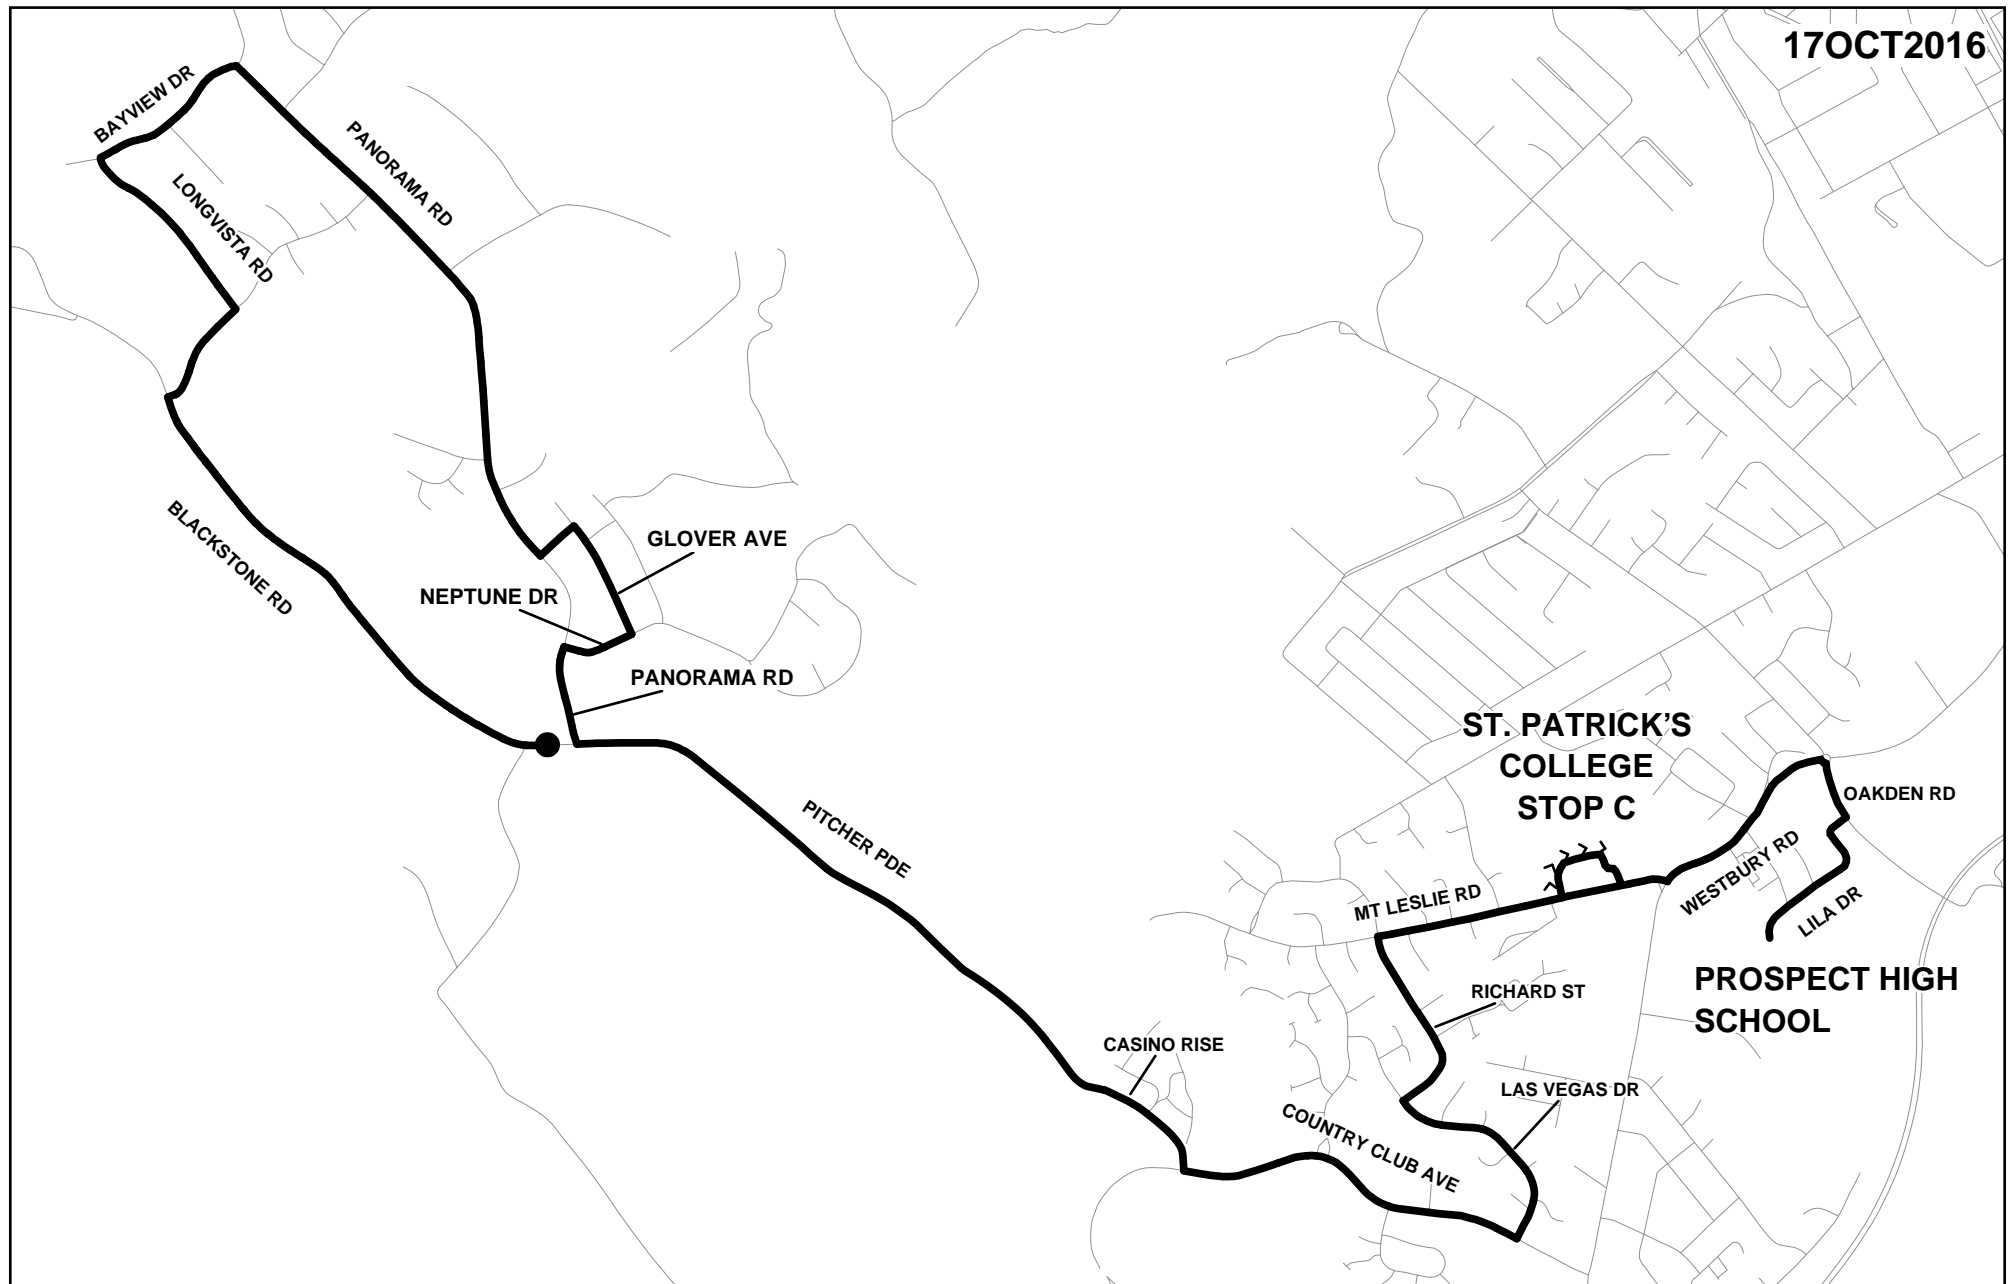

ROUTE 240 PM PROSPECT HIGH SCHOOL - ST. PATRICK'S COLLEGE - BLACKSTONE HEIGHTS VIA PROSPECT VALE

Prospect High School, then via Lila Dr, Oakden Rd, Westbury Rd, Mt Leslie Rd, ST PATRICK'S COLLEGE (STOP C), Mt Leslie Rd, Richards St, Las Vegas Dr, Country Club Ave, Casino Rise, Pitcher Pde, Panorama Rd, Neptune Dr, Glover Ave, Panorama Rd, Bayview Dr, Longvista Dr, Kelsey Rd, Blackstone Rd to Panorama Rd.